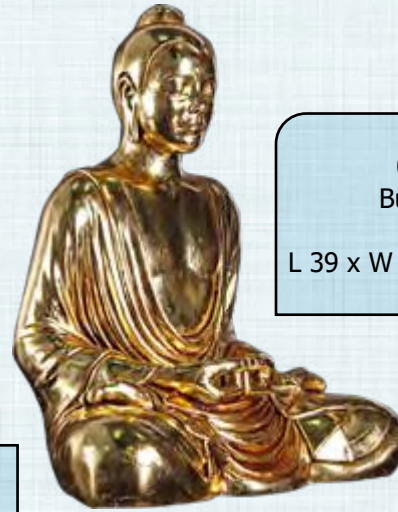

080109

Buddhist Monk - Standing
Coloured Finish
L 20 x W 18 x H 75 - 3.4kg

**BUDDHIST MONK - STANDING
DUCO WHITE**

080109W

Buddhist Monk - Standing
Duco White Finish
L 20 x W 18 x H 75 - 3.4kg

Bronze products are metal sprayed composite over fibreglass or Greenish Bronze is patina aged to a Bronze Finish - both are a high quality finish

BUDDHA DECOR - SPIRITUAL / RELIGIOUS

BUDDHAS

SITTING BUDDHA - BRONZE

030407B
Sitting Buddha
Bronze
L 39 x W 28 x H 49cm - 3.5kg

BUDDHA SITTING - GOLD LEAF

030407GL
Buddha Sitting
Gold Leaf
L 39 x W 28 x H 49cm - 3.5kg

DIVINE BUDDHA
ROMAN STONE

030415RS
Divine Buddha
Roman Stone
L 63 W 42 x H 83cm - 18kg

BUDDHA SITTING
BRONZE

030415B
Divine Buddha
Bronze
L 63 W 42 x H 83cm - 15kg

BUDDHA HAPPY -
SITTING - MARBLE

100086
Buddha Happy - Marble
L 70 W 50 x H 61cm - 20kg