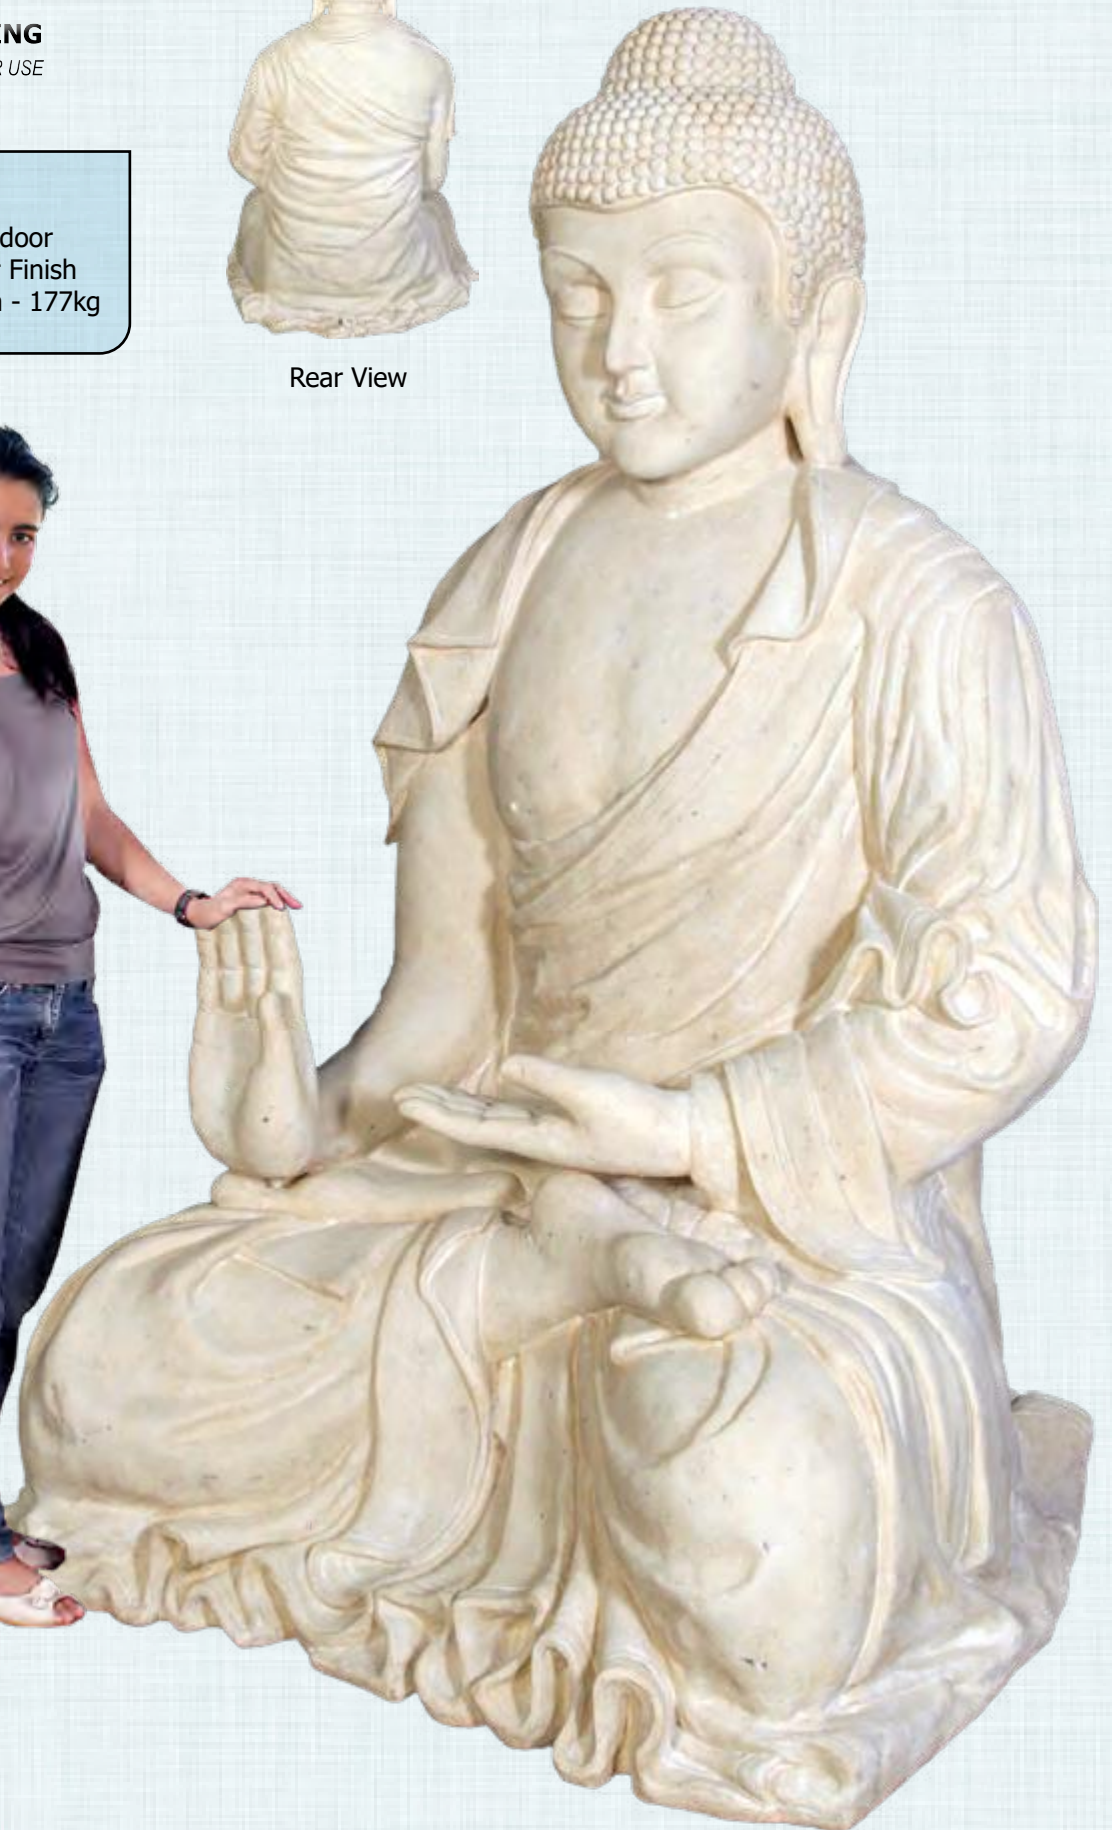

Bronze products are metal sprayed composite over fibreglass or Greenish Bronze is patina aged to a Bronze Finish - both are a high quality finish