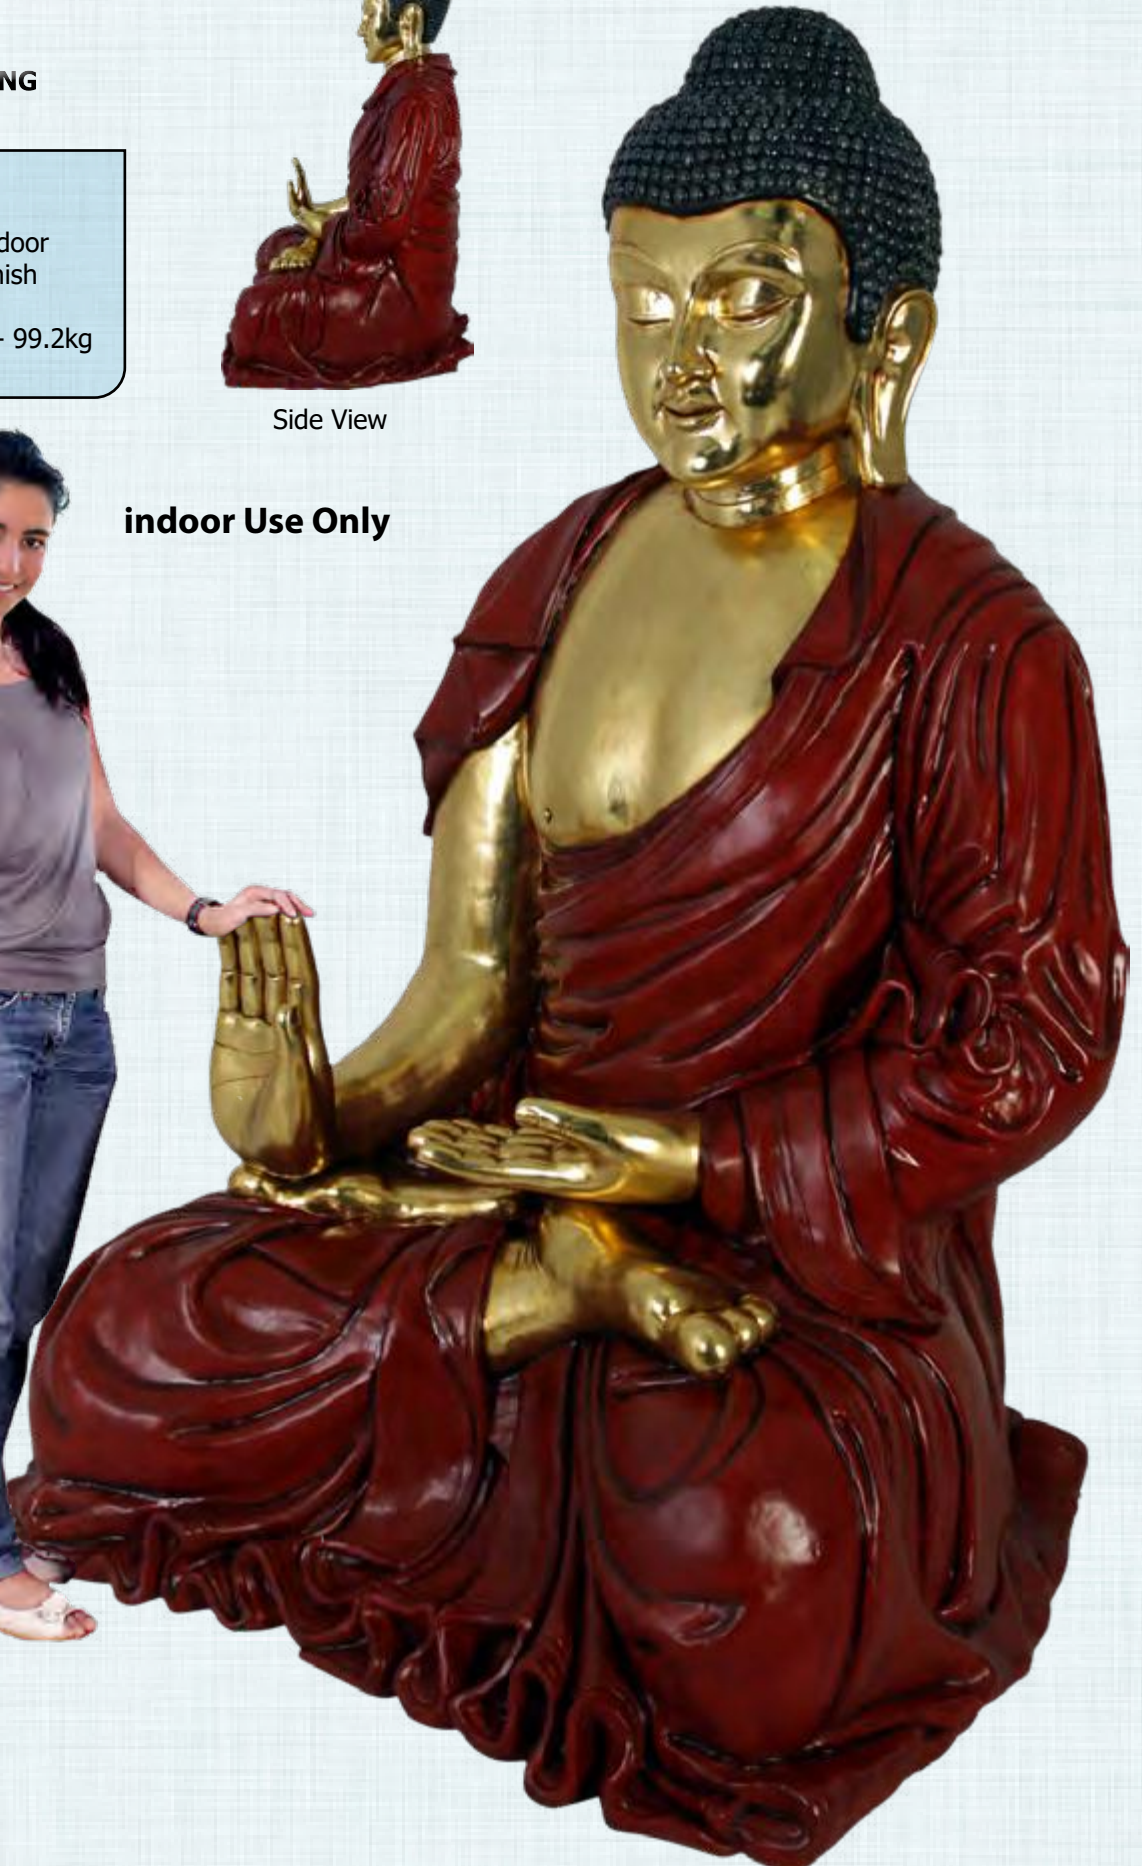

Bronze products are metal sprayed composite over fibreglass or Greenish Bronze is patina aged to a Bronze Finish - both are a high quality finish