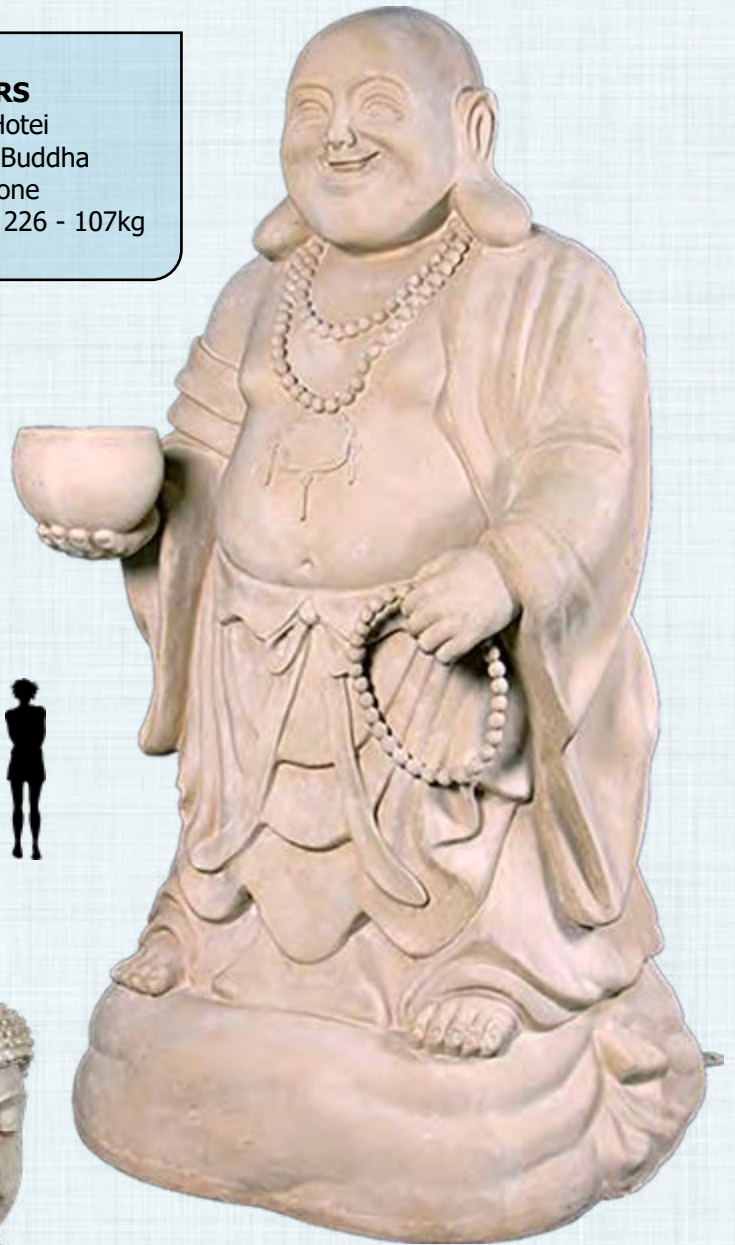

BUDDHA DECOR - SPIRITUAL / RELIGIOUS

BUDDHAS

**THE LAUGHING BUDDHA
ROMAN STONE FINISH**

150281RS
Buddha - Hotei
The Laughing Buddha
Roman Stone
L 130 x W 125 x H 226 - 107kg

**ENCHANTING BUDDHA SITTING -
ROMAN STONE - 39"**

080159RS
Buddha - Sitting - Enchanted
Roman Stone - 39"
L 72 x W 65 x H 100cm - 28.5kg

Bronze products are metal sprayed composite over fibreglass or Greenish Bronze is patina aged to a Bronze Finish - both are a high quality finish