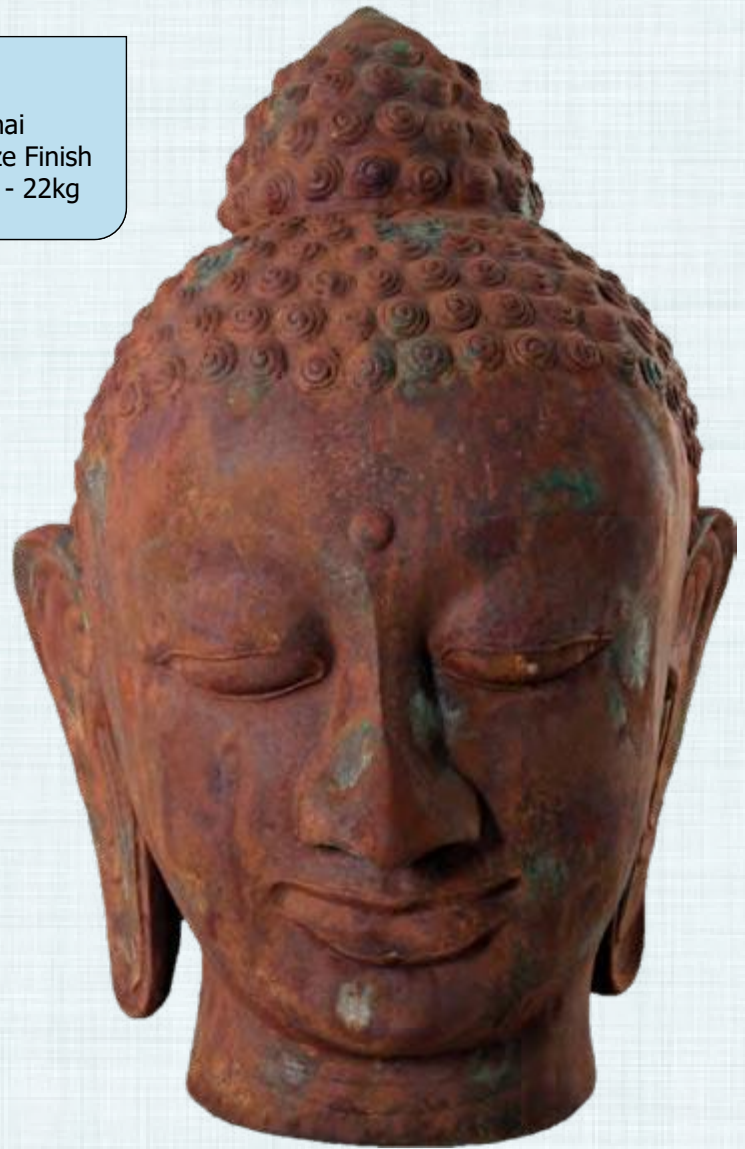

BUDDHA DECOR - SPIRITUAL / RELIGIOUS

BUDDHAS

**BUDDHA HEAD - JUMBO
THAI - VERDIGRIS BRONZE**

080136VB
Buddha Head - Thai
Jumbo - Verdigris Bronze Finish
L 68 x W 60 x H 94cm - 22kg