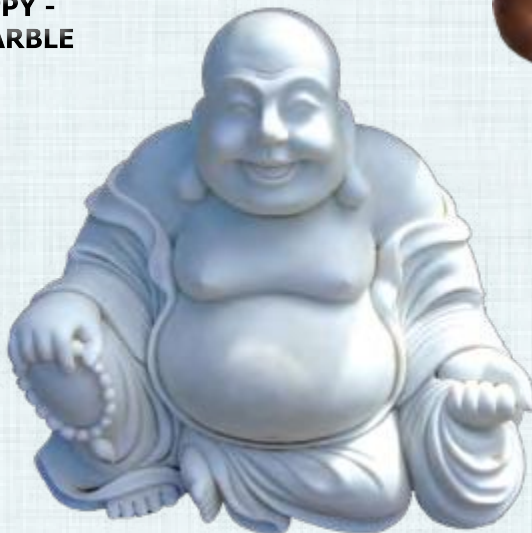

BUDDHA DECOR - SPIRITUAL / RELIGIOUS

BUDDHAS

SITTING BUDDHA - BRONZE

030407B
Sitting Buddha
Bronze
L 39 x W 28 x H 49cm - 3.5kg

BUDDHA SITTING - GOLD LEAF

030407GL
Buddha Sitting
Gold Leaf
L 39 x W 28 x H 49cm - 3.5kg

DIVINE BUDDHA
ROMAN STONE

030415RS
Divine Buddha
Roman Stone
L 63 W 42 x H 83cm - 18kg

BUDDHA SITTING
BRONZE

030415B
Divine Buddha
Bronze
L 63 W 42 x H 83cm - 15kg

BUDDHA HAPPY -
SITTING - MARBLE

100086
Buddha Happy - Marble
L 70 W 50 x H 61cm - 20kg