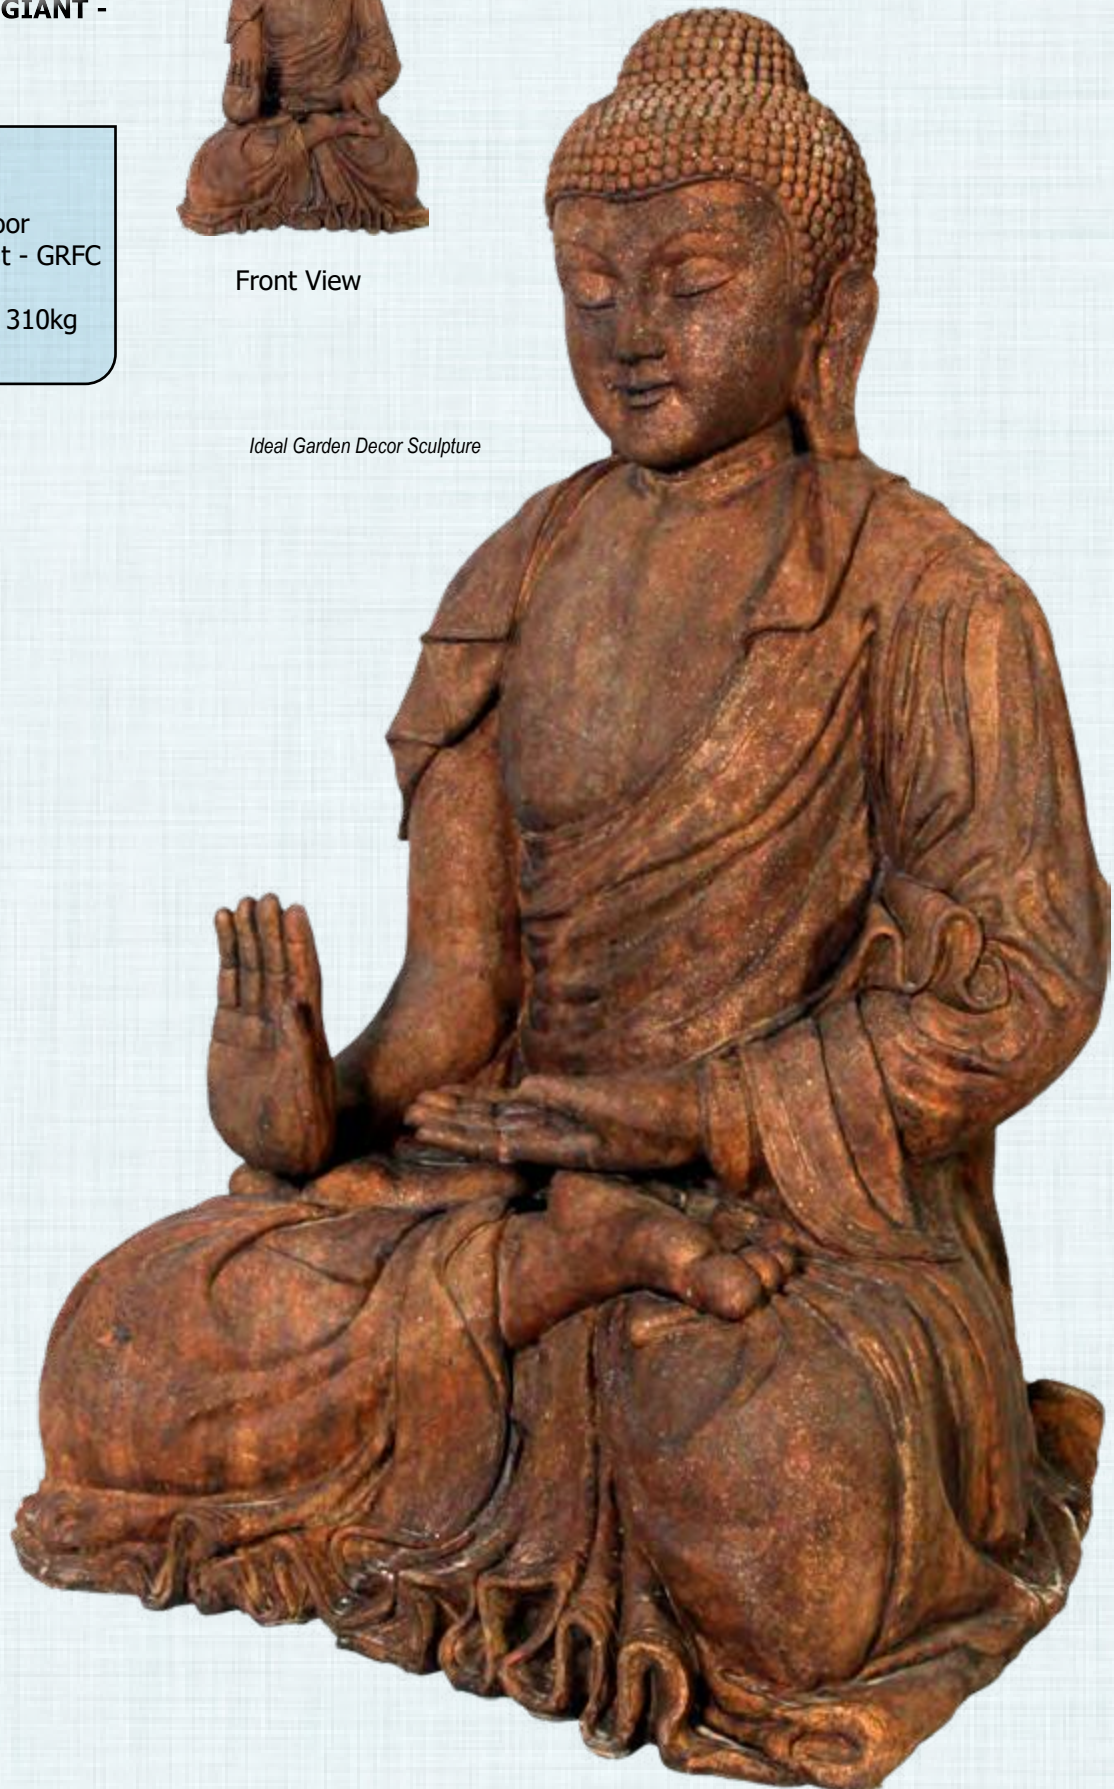

Front View

Ideal Garden Decor Sculpture

Bronze products are metal sprayed composite over fibreglass or Greenish Bronze is patina aged to a Bronze Finish - both are a high quality finish

BUDDHAS

GIANT BUDDHA - SITTING
BROWN - IDEAL FOR OUTDOOR USE