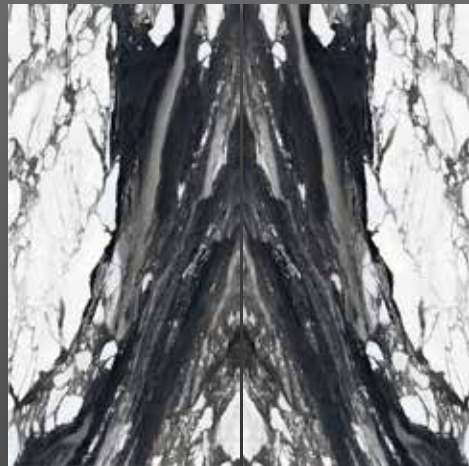

**CALACATTA RENOIR
BOOKMATCH**

12 mm

Polished - $44.97 SF