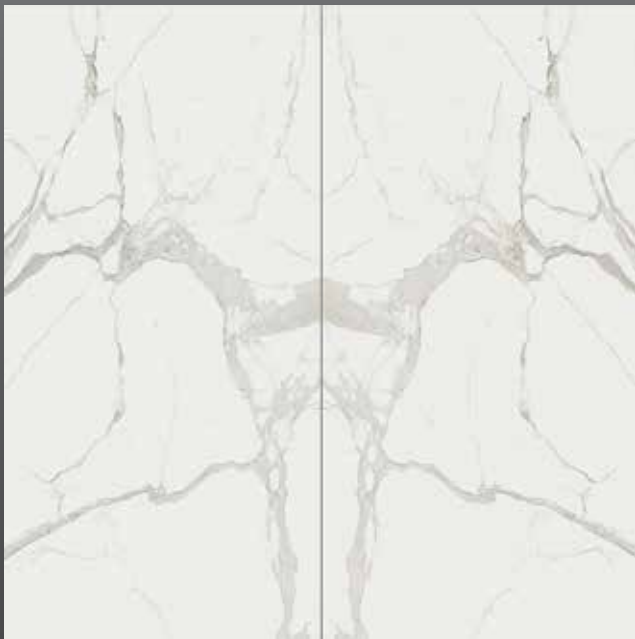

STATUARIO

12mm Bookmatch A & B

Polished - $38.98 SF

Matte - $36.98 SF