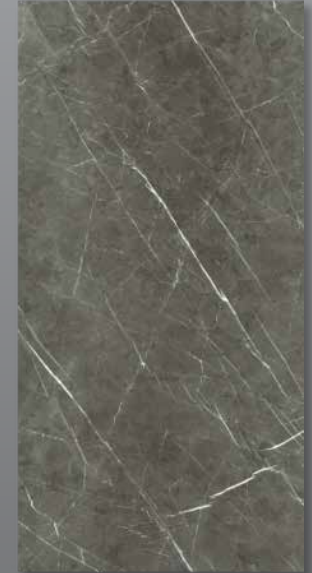

Polished - \$22.14 SF
Matte - \$19.12 SF

**ETOILE
CREME**

6mm

Polished - \$22.14 SF

**PREXIOUS
MOUNTAIN TREASURE**

6mm

Polished - \$22.14 SF

**PREXIOUS
CHARMING AMBER**