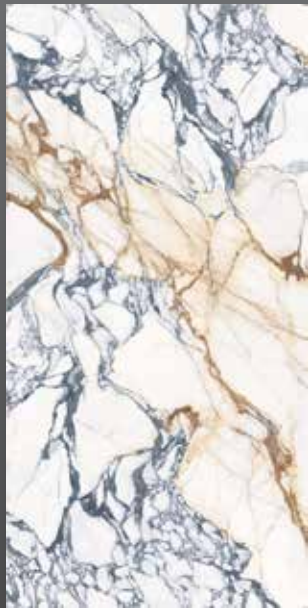

Polished - \$28.95 SF

**TORTORA TAFU**

12 mm

Polished - \$44.97 SF

Natural - \$34.95 SF

**MACCHIA VECCHIA**

6 mm

Polished - \$28.95 SF