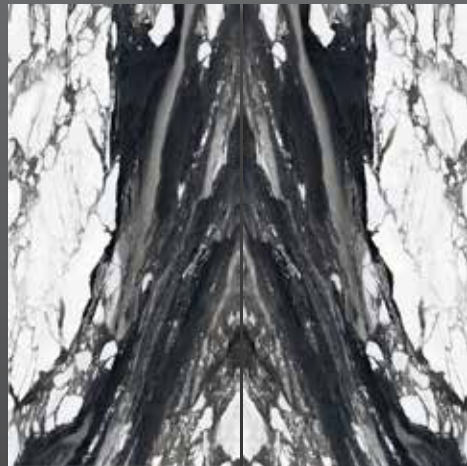

**CALACATTA RENOIR
BOOKMATCH**

12 mm

Polished - $44.97 SF