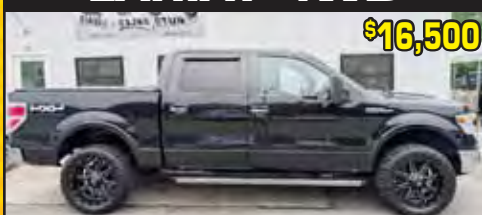

**2014 RAM 1500
EXPRESS 4WD**

\$16,000

LEVELED ON NITTO MT'S, SUPER CLEAN, RUNS
OUT GREAT, ONLY 97K MILES, STK#14221

**2016 CHEVROLET
SILVERADO 1500 LT 4WD**

\$16,000

FACTORY 22" CHROME WHEELS,
SUPER CLEAN! STK#14205

**2015 FORD
F-150 XLT**

\$16,500

STK#14251

**2014 FORD F-150
LARIAT 4WD**

\$16,500

RARE 6.2L V8, BLACK ON BLACK, FULLY LOADED,
LEVELED ON 20'S, STK#14246

**2019 FORD F-150
XLT 4WD**

\$18,500