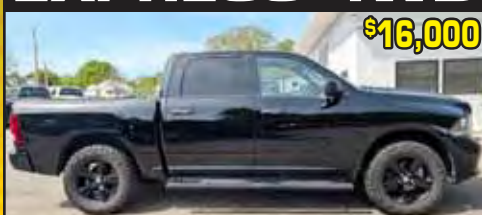

**2013 FORD
F-150 FX-4**

\$14,000

BLACK LEATHER, SUPER
CLEAN TRUCK, RUNS GREAT,
150K MILES, STK#14192

**2016 VOLVO XC90
T6 MOMENTUM AWD**

\$14,500

SUPER NICE, ONE OWNER, FULLY
LOADED, STK#14225

**2015 INFINITI
QX80 BASE**

\$15,500

ALL POWER, 3RD ROW SEAT, LEATHER, BEAUTIFUL
RIDE, SUPER NICE INSIDE & OUT! STK#14186

**2017 MERCEDES-
BENZ GLS 450 AWD**

\$15,500

AUTO, LEATHER, SUNROOF, FULLY LOADED, TALK
ABOUT A NICE RIDE! ONLY 134K MILES! STK#14141

**2014 RAM 1500
EXPRESS 4WD**

\$16,000

LEVELED ON NITTO MT'S, SUPER CLEAN, RUNS
OUT GREAT, ONLY 97K MILES, STK#14221

**2016 CHEVROLET
SILVERADO 1500 LT 4WD**

\$16,000

FACTORY 22" CHROME WHEELS,
SUPER CLEAN! STK#14205