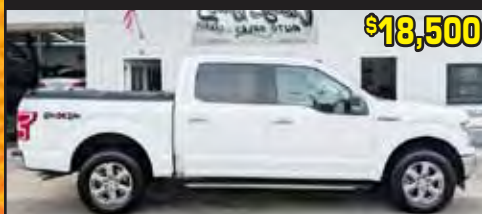

**2014 RAM 1500
EXPRESS 4WD**

\$16,000

LEVELED ON NITTO MT'S, SUPER CLEAN, RUNS
OUT GREAT, ONLY 97K MILES, STK#14221

**2016 CHEVROLET
SILVERADO 1500 LT 4WD**

\$16,000

FACTORY 22" CHROME WHEELS,
SUPER CLEAN! STK#14205

**2015 FORD
F-150 XLT**

\$16,500

STK#14251

**2014 FORD F-150
LARIAT 4WD**

\$16,500

RARE 6.2L V8, BLACK ON BLACK, FULLY LOADED,
LEVELED ON 20'S, STK#14246

**2019 FORD F-150
XLT 4WD**

\$18,500

STK#14239

**2018 JEEP WRANGLER
UNLIMITED SPORT 4WD**

\$19,500

2.5" LIFT W/35" GLADIATORS, CLEAN JEEP, 2.0
TURBO, STK#14224

**2020 GMC SIERRA
1500 SLE 4WD**

\$21,500

3" LIFT W/BRAND NEW 35" GLADIATORS, SUPER
NICE SOUTHERN ONE OWNER! STK# 14254

TRIPLE B AUTO SALES

214 W 11TH ST.
SILER CITY, NC

• FAMILY OWNED •

919-799-7255

WWW.TRIPLEBAUTOSALES.COM

CHECK THIS ONE OUT TODAY!

1953 CHEVROLET BELAIR COUPE
RUNS & DRIVES
\$6,000

\$5,400