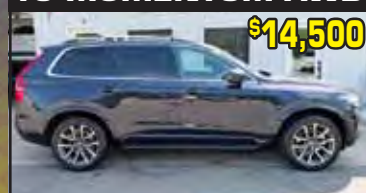

**2013 FORD
F-150 FX-4**

\$14,000

BLACK LEATHER, SUPER
CLEAN TRUCK, RUNS GREAT,
150K MILES, STK#14192

**2016 VOLVO XC90
T6 MOMENTUM AWD**

\$14,500

SUPER NICE, ONE OWNER, FULLY
LOADED, STK#14225

**2015 INFINITI
QX80 BASE**