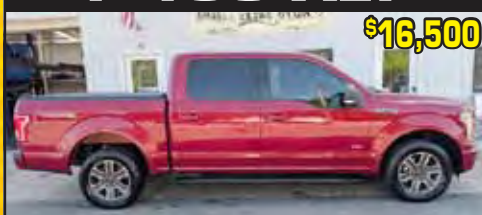

**2013 FORD
F-150 FX-4**

\$14,000

BLACK LEATHER, SUPER
CLEAN TRUCK, RUNS GREAT,
150K MILES, STK#14192

**2016 VOLVO XC90
T6 MOMENTUM AWD**

\$14,500

SUPER NICE, ONE OWNER, FULLY
LOADED, STK#14225

**2015 INFINITI
QX80 BASE**

**2014 RAM 1500
EXPRESS 4WD**

\$16,000

LEVELED ON NITTO MT'S, SUPER CLEAN, RUNS
OUT GREAT, ONLY 97K MILES, STK#14221

**2016 CHEVROLET
SILVERADO 1500 LT 4WD**

\$16,000

FACTORY 22" CHROME WHEELS,
SUPER CLEAN! STK#14205

**2015 FORD
F-150 XLT**

\$16,500

STK#14251

**2014 FORD F-150
LARIAT 4WD**

\$16,500

RARE 6.2L V8, BLACK ON BLACK, FULLY LOADED,
LEVELED ON 20'S, STK#14246

**2019 FORD F-150
XLT 4WD**

\$18,500

STK#14239

**2018 JEEP WRANGLER
UNLIMITED SPORT 4WD**

\$19,500

2.5" LIFT W/35" GLADIATORS, CLEAN JEEP, 2.0
TURBO, STK#14224

**2020 GMC SIERRA
1500 SLE 4WD**

\$21,500

3" LIFT W/BRAND NEW 35" GLADIATORS, SUPER
NICE SOUTHERN ONE OWNER! STK# 14254