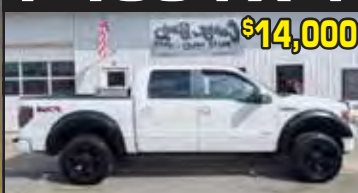

CHECK IT OUT!

\$4,999

2015 FORD FIESTA SE

AUTO, ALL POWER, KEYLESS ENTRY, A/C, CRUISE, TILT, ALLOYS

AGGRESSIVE FIRST TIME BUYER PROGRAM AVAILABLE

Simple Auto Solutions LLC

QUALITY CARS, TRUCKS AND SUVS

336-412-2222

**2013 FORD
F-150 FX-4**

\$14,000

BLACK LEATHER, SUPER
CLEAN TRUCK, RUNS GREAT,
150K MILES, STK#14192

**2016 VOLVO XC90
T6 MOMENTUM AWD**

\$14,500

SUPER NICE, ONE OWNER, FULLY
LOADED, STK#14225

**2015 INFINITI
QX80 BASE**