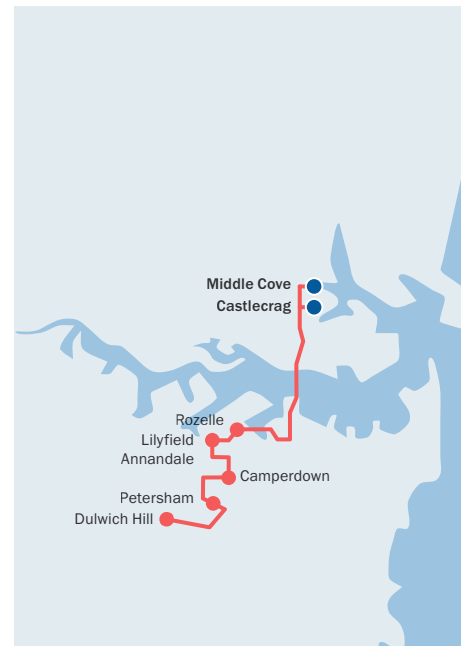

Glenaeon

Inner West/Dulwich Hill

School Charter Bus Service

(Approximate Route)

- We highly recommend you arrive at your stop 5 minutes prior to departure time to avoid missing your bus.
- Timetable and stops subject to change.

AM	PM	Route	Bus Stop
7:15		Dulwich Hill	Marrickville Road (near New Canterbury Road, at Dulwich Hill Shops) (220317)
7:20		Dulwich Hill	Marrickville Road (at Victoria Road) (220466)
7:30		Petersham	Douglas Street (at Albany Road) (204814)
7:40		Camperdown	Salisbury Road (between Gibbens Lane and Gibbens Street) (205028)
7:45		Annandale	Booth Street (at Johnston Street) (203830)
7:50		Lilyfield	Lilyfield Road (at Edward Street) (204053)
7:55		Rozelle	Victoria Road (at Loughlin Street) (203916)
8:20		Glenaeon – Middle Cove	Greenfield Ave (206819)
8:30	3:30	Glenaeon – Castlecrag	Edinburgh Road (206832)
	3:40	Glenaeon – Middle Cove	Greenfield Ave (206819)
	4:05	Rozelle	Victoria Road (at Evans Street) (203922)
	4:15	Lilyfield	Lilyfield Road (at Edward Street) (204053)
	4:16	Lilyfield	Catherine Street (Lilyfield Light Rail) (204083)
	4:20	Annandale	Booth Street (at Young Street) (203824)
	4:22	Annandale	Booth Street (at Johnston Street) (203825)
	4:25	Camperdown	Salisbury Road (after Hopetoun Street) (205036)
	4:30	Petersham	Douglas Street (opposite Albany Road) (204825)
	4:40	Dulwich Hill	Marrickville Road (near New Canterbury Road, at Dulwich Hill Shops) (220317)
	4:50	Dulwich Hill	Marrickville Road (at Victoria Road) (220466)