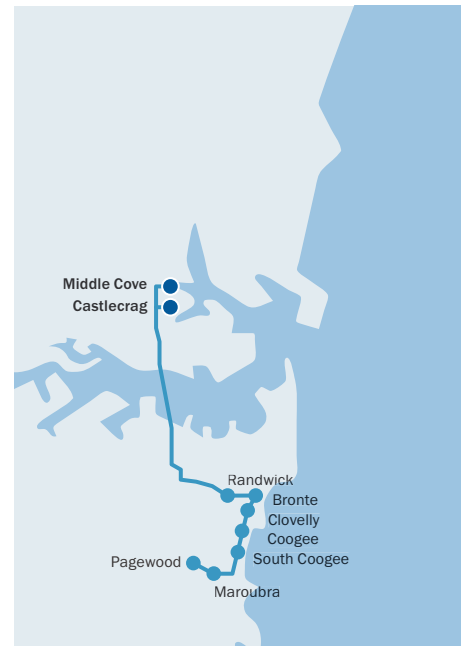

Glenaeon Eastern Suburbs Maroubra

School Charter Bus Service

(Approximate Route)

- We highly recommend you arrive at your stop 5 minutes prior to departure time to avoid missing your bus.
- Timetable and stops subject to change.

AM	PM	Route	Bus Stop
7:22		Maroubra	Maroubra Road (after Bunnerong Road) (203581)
7:26		Maroubra	Maroubra Road (before Cooper Street) (2035131)
7:29		Maroubra	Maroubra Road (before Malabar Road) (2035152)
7:32		South Coogee	Malabar Road (opposite Mermaid Ave) (203418)
7:34		South Coogee	Malabar Road (opposite Napper Street) (203421)
7:38		Coogee	Arden Street (at Dolphin Street) (203470)
7:40		Coogee	Arden Street (before Division Street) (203481)
7:42		Clovelly	Arden Street (before Boundary Street) (2031187)
7:44		Bronte	Macpherson Street (at Simpson Park) (202441)
7:51		Randwick	Darley Road (at Evans Street) (2031105)
8:30		Glenaeon – Middle Cove	Greenfield Ave (206819)
8:40	3:20	Glenaeon – Castlecrag	Edinburgh Road (206832)
	3:30	Glenaeon – Middle Cove	Greenfield Ave (206819)
	4:05	Randwick	Darley Road (opposite Evans Street) (203147)
	4:11	Bronte	Macpherson Street (before Arden Street) (202430)
	4:12	Coogee	Arden Street (at Burnie Street) (2031188)
	4:17	Coogee	Arden Street (opposite Coogee Bay Road) (203471)
	4:19	South Coogee	Malabar Road (after Napper Street) (203415)
	4:20	South Coogee	Malabar Road (after Mermaid Avenue) (203586)
	4:22	Maroubra	Maroubra Road (at Malabar Road) (2035146)
	4:24	Maroubra	Maroubra Road (before Mons Avenue) (2035149)
	4:29	Maroubra	Maroubra Road (before Bunnerong Road) (203580)
	4:34	Pagewood	Wentworth Avenue (after Page Street) (203552)