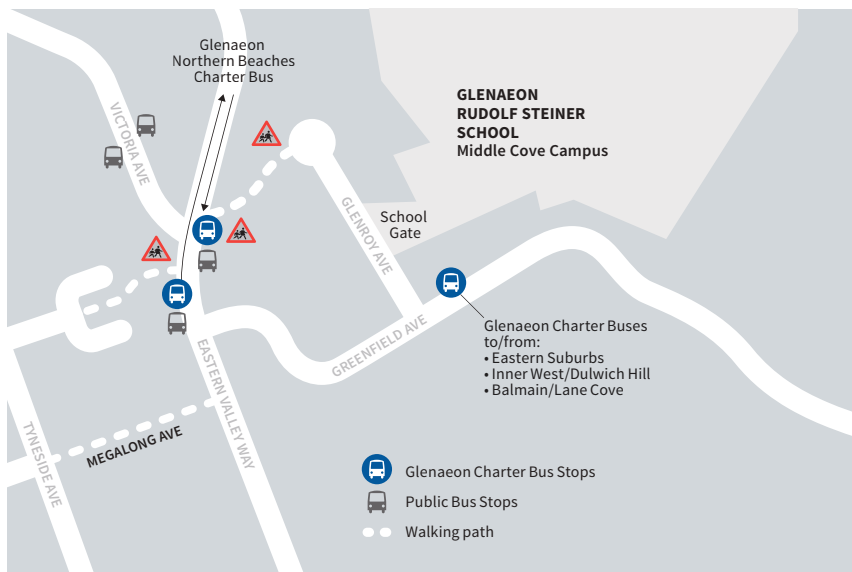

Glenaeon Transport Code of Conduct

Transport Code of Conduct

When travelling to and from school on school charter buses and public transport, all Glenaeon students are expected to comply with the Transport Code of Conduct in order to ensure their safety and comfort and the safety and comfort of others.

Bus travel is on the condition that all students know and understand their obligations, outlined below. You must:

- Behave appropriately and safely at all times
- Remain seated for the duration of your journey with your seatbelt fastened
- Follow the driver's instructions
- Follow applicable NSW Health directives
- If food is consumed it should leave no trace in the bus – this is at the discretion of the bus driver

Students are expected to follow the student Code of Conduct on buses and whilst on excursions. This includes:

- Behaving politely and acting kindly to your fellow travellers

Also, there is to be no:

- Loud and noisy behaviour
- Teasing, bullying or offensive language
- Placing feet on the seat

Phones and other electronic devices may only be used with earphones by students in Year 7 and above. Older students may not share devices with students in Classes K-6.

Breaches of this Code of Conduct can include consequences such as:

- Formal investigation and interview process
- After school detention (Friday)
- Automatic suspension of bus pass

Parents are requested to share this document with their children in an age-appropriate way and encourage them to abide by its rules.