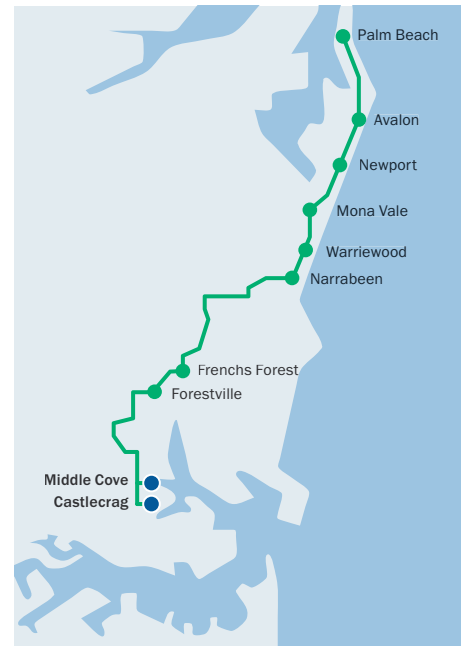

Glennaeon Northern Beaches

School Charter Bus Service

(Approximate Route)

- We highly recommend you arrive at your stop 5 minutes prior to departure time to avoid missing your bus.
- Timetable and stops subject to change.

AM	PM	Route	Bus Stop
7:14		Palm Beach	Barrenjoey Road (opposite Palm Beach Ferry Wharf) (210829)
7:20		Avalon	Barrenjoey Road (after Central Road) (210727)
7:23		Avalon	Old Barrenjoey Road (at Avalon Parade) (2107137)
7:28		Newport	Barrenjoey Road (after Bramley Avenue) (210619)
7:30		Newport	Barrenjoey Road (after Queens Parade) (210622)
7:35		Mona Vale	Barrenjoey Road (before Darley Street) (210316)
7:37		Warriewood	Pittwater Road (at Arnott Crescent) (210256)
7:43		Narrabeen	Wakehurst Parkway (before Wimbledon Avenue) (No Bus Zone)
7:55		Frenchs Forest	Frenchs Forest Road East (opposite Inverness Avenue) (208642)
7:58		Frenchs Forest	Naree Road (after Rabbett Street) (208632)
8:00		Forestville	Warringah Road (at Darley Street) (208752)
8:30		Glennaeon – Middle Cove	Eastern Valley Way (opposite Victoria Avenue) (206818)
8:40	3:30	Glennaeon – Castlecrag	Edinburgh Road (206832)
	3:45	Glennaeon – Middle Cove	Eastern Valley Way (before Victoria Avenue) (206811)
	3:50	Forestville	Warringah Road (after Ferguson Street) (208738)
	3:55	Forestville	Warringah Road (before Fitzpatrick Avenue) (208670)
	4:05	Frenchs Forest	Naree Road (before Rabbett Street) (208697)
	4:08	Frenchs Forest	Patanga Road (at Patanga Park) (208621)
	4:10	North Narrabeen	Wakehurst Parkway (at Narrabeen Baptist Church) (2101135)
	4:15	Warriewood	Pittwater Road (before Warriewood Road) (210211)
	4:20	Mona Vale	Pittwater Road (opposite Mona Vale Bowling Club) (210322)
	4:23	Mona Vale	Barrenjoey Road (Mona Vale B-Line) (210323)
	4:28	Newport	Barrenjoey Road (after Beaconsfield Street) (210613)
	4:30	Newport	Barrenjoey Road (before Robertson Road) (210615)
	4:33	Avalon	Barrenjoey Road (after Old Barrenjoey Road) (210733)
	4:35	Avalon	Barrenjoey Road (at Avalon Parade) (210713)
	4:37	Avalon	Barrenjoey Road (before Central Road) (210714)
	4:45	Palm Beach	Barrenjoey Road (at Palm Beach Ferry Wharf) (210819)