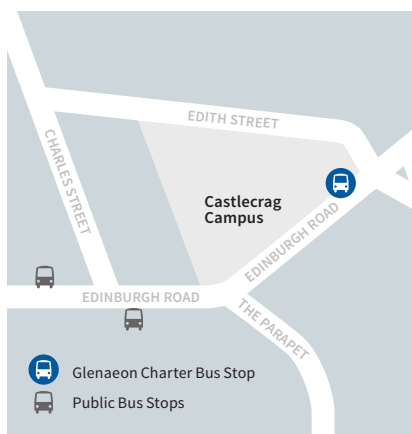

Bus stop supervision

At Middle Cove, a teacher is on duty directly after the end of school at the bus stops at Greenfield Avenue, Victoria Avenue, and Eastern Valley Way.

At Castlecrag, children wait with the duty teacher in the area near the Edinburgh Road gate and are supervised when boarding their bus.

Supervising teachers can be recognised by their fluorescent safety vests.

Students are asked to embark and disembark promptly as our stops are also public bus service stops.