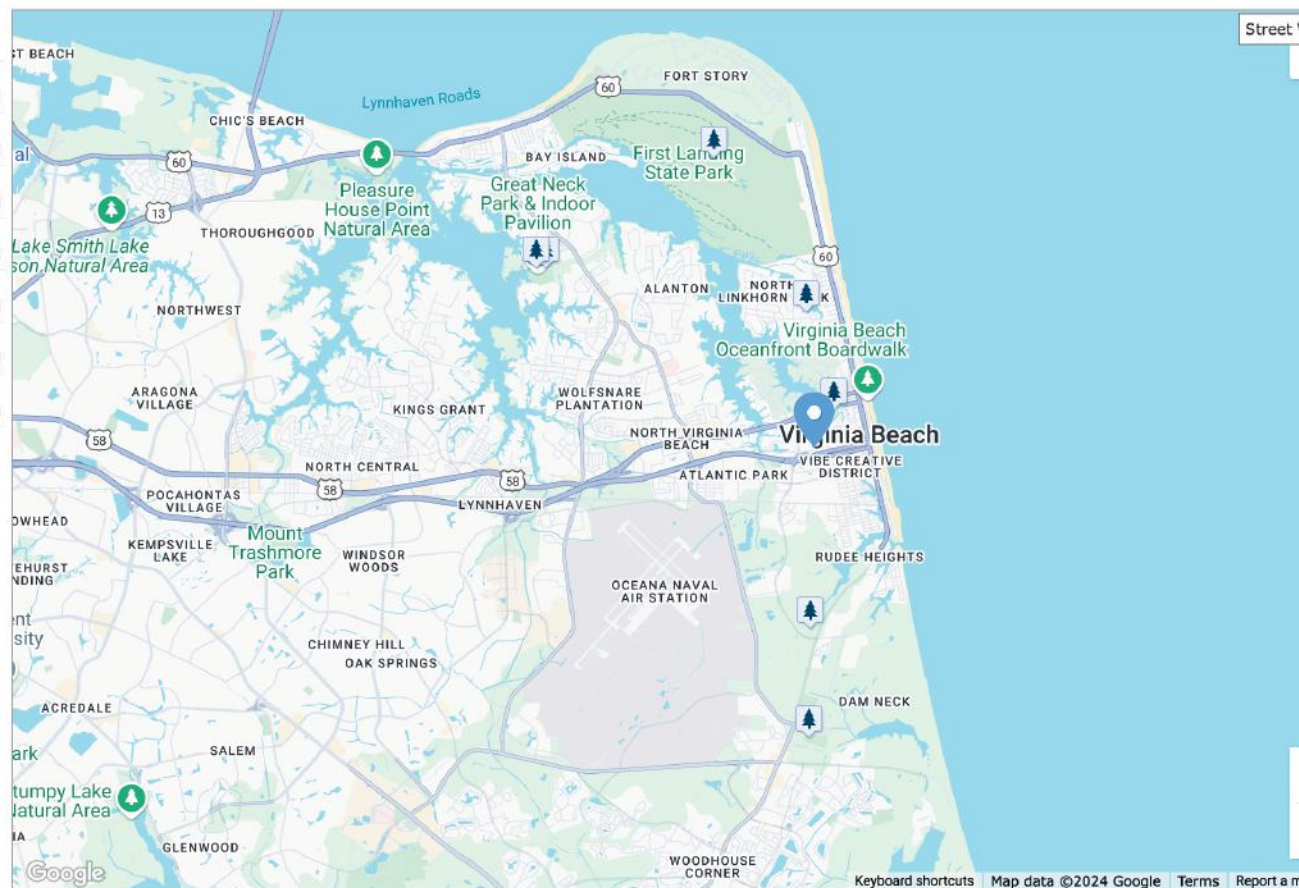

## Popular

	<b>Dog Park</b> <b>Marshview Dog Park</b>	<b>1.5</b> <b>miles</b>
	<b>Park</b> <b>First Landing State Park</b>	<b>2</b> <b>miles</b>
	<b>Golf Course</b> <b>Neptune's Indoor Mini Golf</b>	<b>0.8</b> <b>miles</b>
	<b>Beach</b> <b>Virginia Beach Oceanfront</b>	<b>1</b> <b>mile</b>

This home is located near a *variety* of outdoor activity options

Information derived from a third party source and is subject to change and accuracy not guaranteed.

# What's Nearby

[← Parks](#)

<b>Beach Garden Park</b> 2854 Kilbourne Ct	.6mi
<b>Cavalier Park</b> 1149 Crystal Dr	1.8mi
<b>Owls Creek Tennis Center</b> 948-966 S Birdneck Rd	2.6mi
<b>Redwing Park</b> Ruffian Rd	4mi
<b>First Landing State Park</b> Cape Henry Trail	4.2mi
<b>Great Neck Baseball</b> 2513 Shorehaven Drive	4.4mi
<b>Great Neck Park</b> 2509 Shorehaven Drive	4.5mi