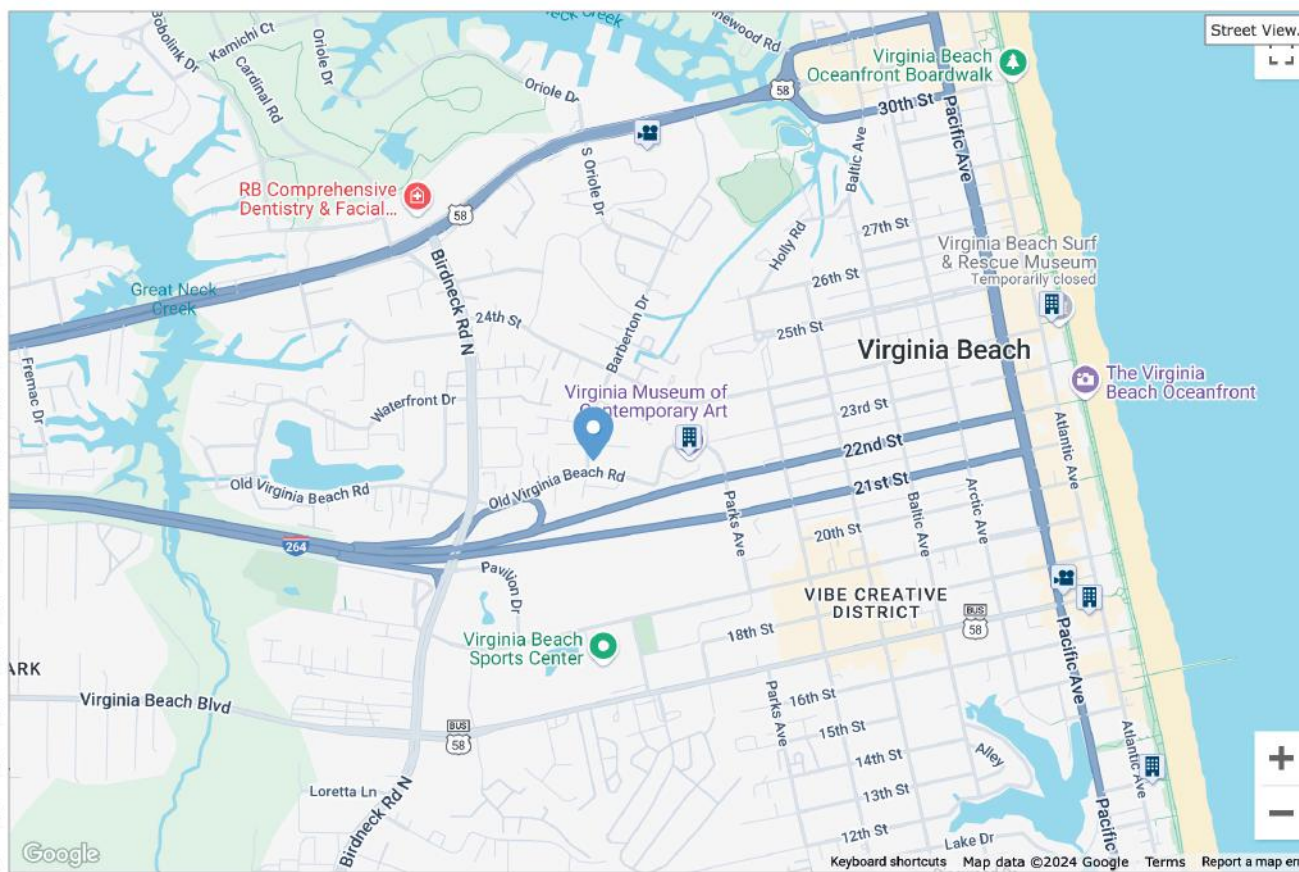

# Area Report

**Very  
Convenient**  
★★★★★

This home is in a **very convenient** area. Some daily errands in this location **require a car** and most major services are within 1 mile.

Information derived from a third party source and is subject to change and accuracy not guaranteed.

## What's Nearby

### Entertainment

- Little Theatre of Virginia Beach**  
550 Barberton Dr .1mi
- Virginia Museum of Contemporary ...**  
2200 Parks Ave .1mi
- Virginia Beach Convention Center**  
1000 19th St .2mi
- Redbox**  
600 N Birdneck Rd .4mi
- FrameWorx**  
1100 Laskin Rd .5mi
- Redbox**  
745 Virginia Beach Blvd .5mi
- Richard Stravitz Sculpture & Fine A...**  
1217 Laskin Rd .5mi
- Vinyl Daze**  
958 Laskin Rd .6mi
- House Of Video**  
1077 Virginia Beach Blvd .6mi
- 2412 Pacific Ave**  
2412 Pacific Ave .7mi
- Friendship Village**  
1252 Carver Ave .7mi
- Redbox**  
2800 Arcic Ave .7mi
- Beach Street USA**  
302 22nd St .7mi
- Jungle Golf of Virginia Beach**  
302 23rd St .7mi
- Flipper McCoys**  
2212 Atlantic Ave .8mi
- Old Coast Guard Station**  
2400 Atlantic Ave .8mi