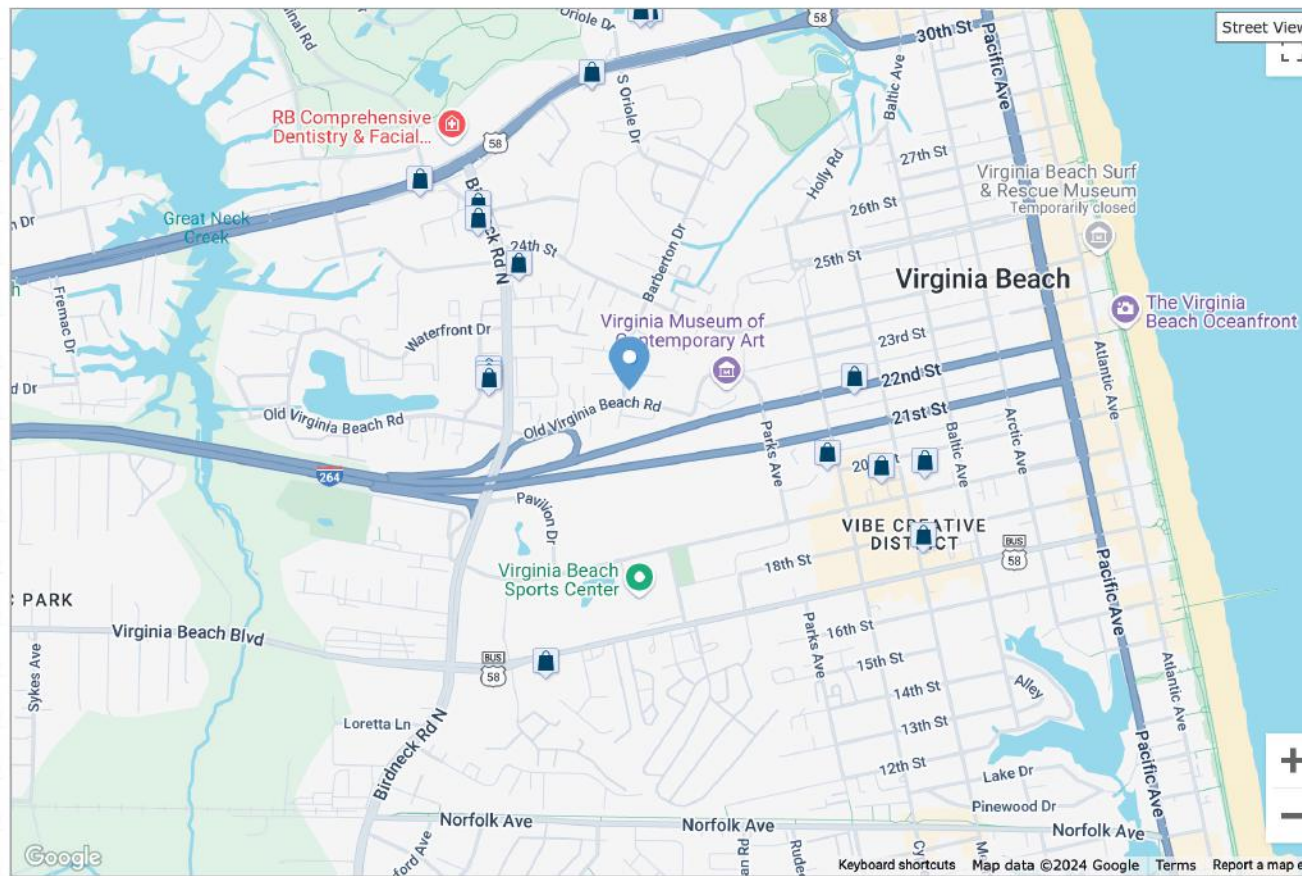

What's Nearby

Shopping

- **Palette of Petals**
  521 N Birdneck Rd .3mi
- **Goldworks**
  513 N Birdneck Rd .3mi
- **Smoke Shack**
  511 N Birdneck Rd .3mi
- **Doggstuff**
  564 N Birdneck Rd .3mi
- **Old Beach Green Market**
  1909 Cypress Ave .4mi
- **Hardy's Jewellers**
  600 22nd St .4mi
- **21st Street Art Gallery**
  615 N Birdneck Rd .4mi
- **VA Beach Wedding Chapel**
  619 N Birdneck Rd .4mi
- **Wave Riding Vehicles**
  1900 Cypress Ave .4mi
- **North End Bag**
  607 19th St .5mi
- **Rock-A-Bye Baby OBX**
  1201 Laskin Rd .5mi
- **Austin Surfboards**
  513 19th St .5mi
- **Fabre**
  616 Virginia Beach Blvd .6mi
- **Dollar General**
  1021 Virginia Beach Blvd .6mi
- **iPhone Repair Virginia Beach**
  1705 Mediterranean Ave .6mi
- **Hudson's Luxury Building Boutique**
  613 Virginia Beach Blvd .6mi