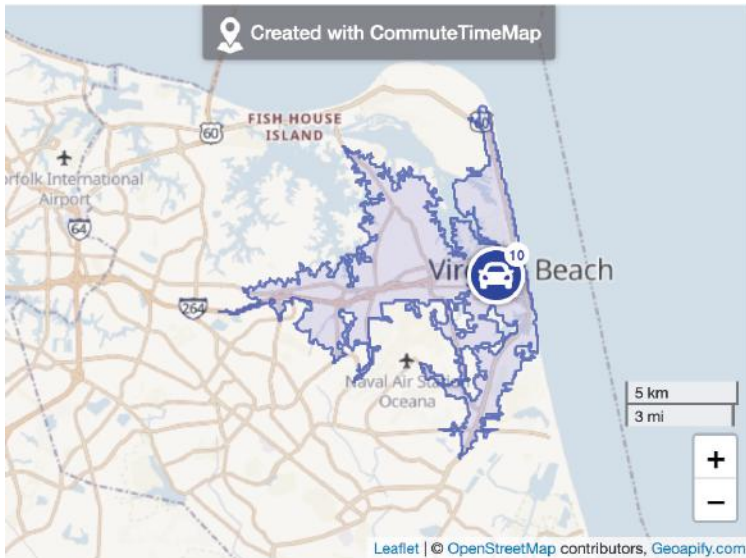

504
Barberton Dr. #105

Virginia
Beach

Commute

TIME