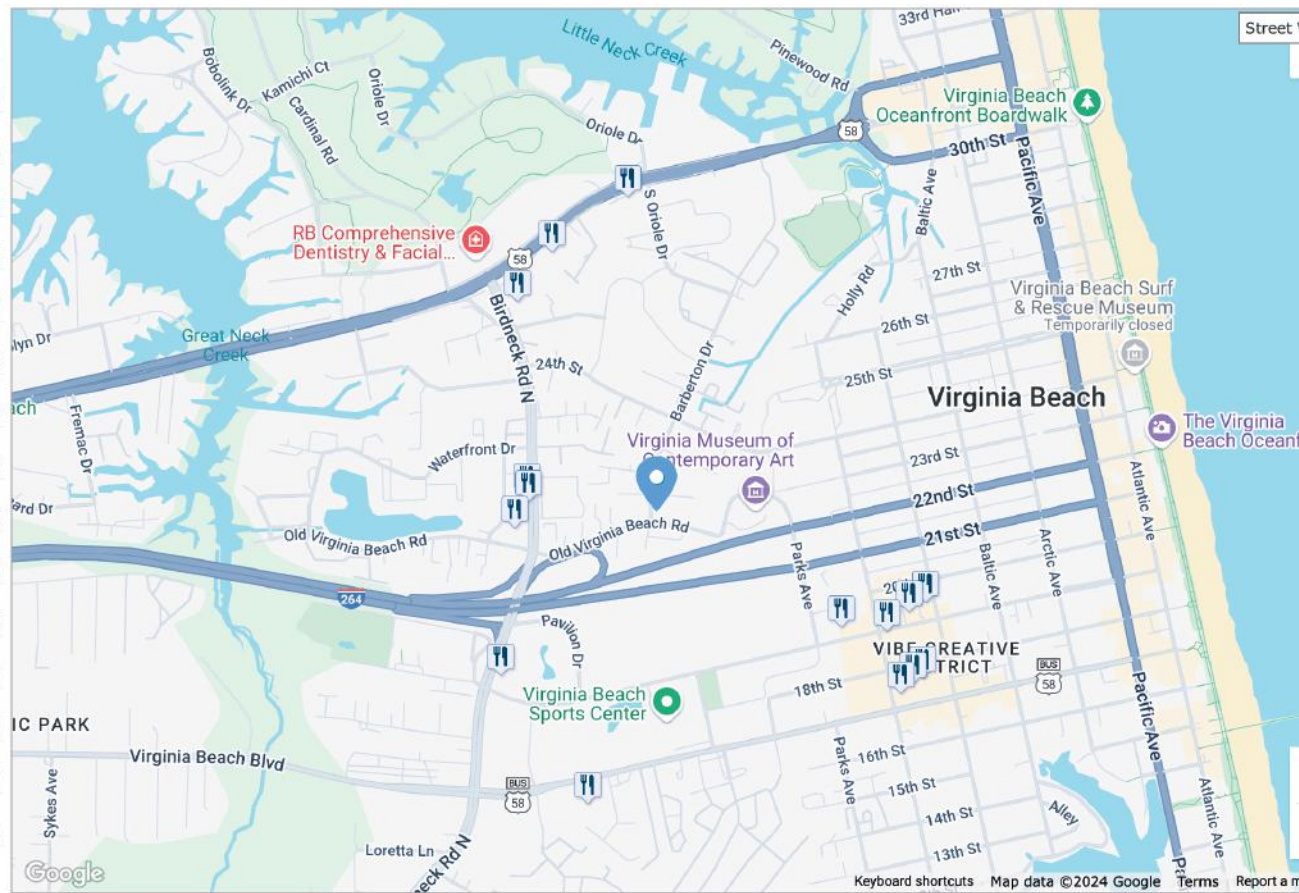

## Neighborhood Eats and Treats

This home is located near **75** moderately priced restaurants and has an **average** variety of cuisines

**131**

within 5 miles

## Restaurants

- Pizza Hut**  
531 North Birdneck Road .2mi
- Nanking Of Virginia**  
501 North Birdneck Road .3mi
- Five 01 City Grill**  
501 N Birdneck Rd .3mi
- Max & Erma's**  
1900 Pavillon Drive .3mi
- Zoes**  
713 19th Street .4mi
- The Stockpot**  
700 19th Street .4mi
- Thai Arroy**  
608 North Birdneck Road .4mi
- Croc's 19th Street Bistro**  
620 19th Street .4mi
- Three Ships Coffee Roasters**  
607 19th Street .5mi
- La Bella Italia**  
1065 Laskin Road .5mi
- The Beach Bully**  
601 19th St .5mi
- Bella Monte Restaurant & Enoteca**  
1201 Laskin Road .5mi
- Beach Bella Pizza**  
616 Virginia Beach Blvd .5mi
- Cal'z Pizza Subs & Chicken Wings**  
1009 Laskin Rd .5mi
- Mary's Restaurant**  
616 Virginia Beach Boulevard .5mi