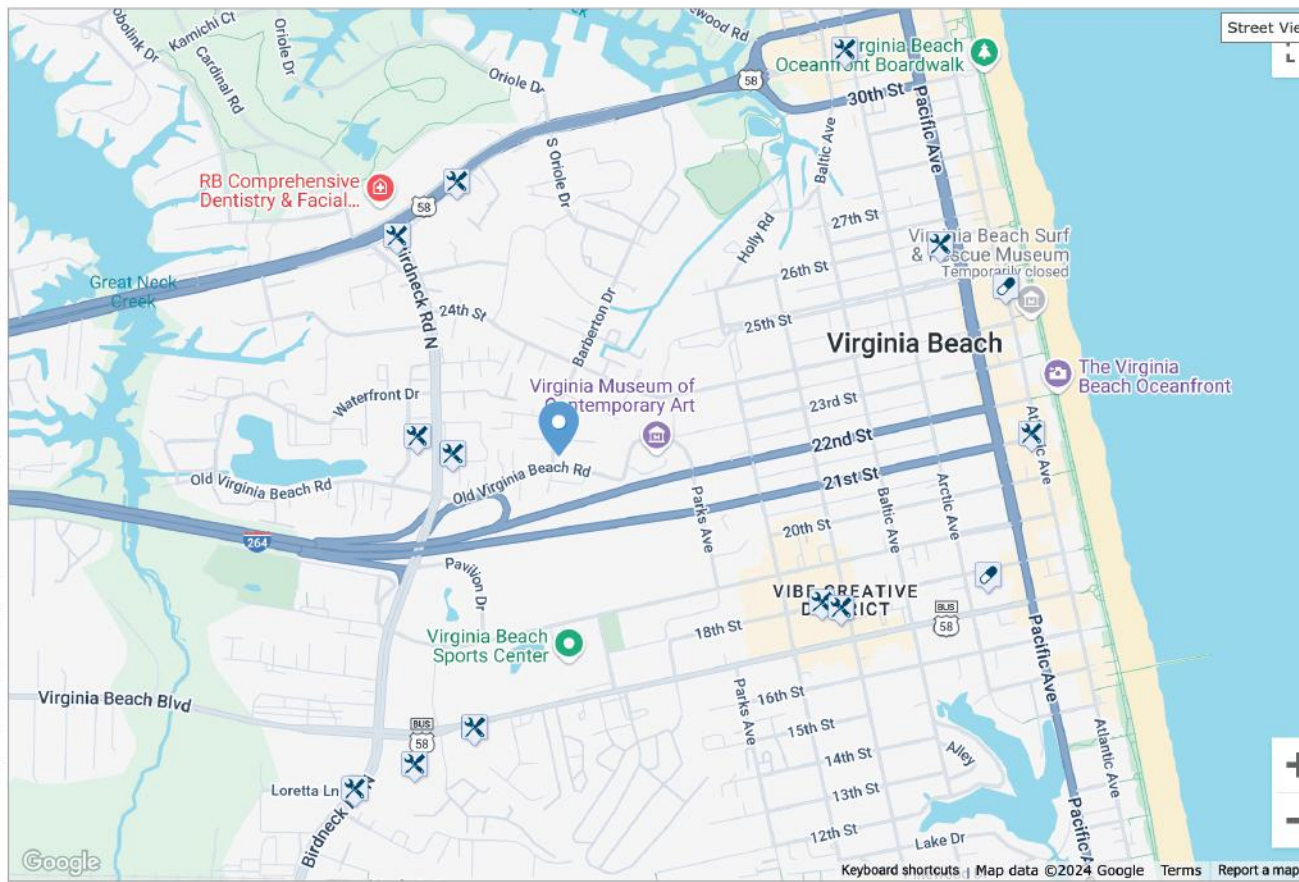

## What's Nearby

### Entertainment

- Little Theatre of Virginia Beach**  
550 Barberton Dr .1mi
- Virginia Museum of Contemporary ...**  
2200 Parks Ave .1mi
- Virginia Beach Convention Center**  
1000 19th St .2mi
- Redbox**  
600 N Birdneck Rd .4mi
- FrameWorx**  
1100 Laskin Rd .5mi
- Redbox**  
745 Virginia Beach Blvd .5mi
- Richard Stravitz Sculpture & Fine A...**  
1217 Laskin Rd .5mi
- Vinyl Daze**  
958 Laskin Rd .6mi
- House Of Video**  
1077 Virginia Beach Blvd .6mi
- 2412 Pacific Ave**  
2412 Pacific Ave .7mi
- Friendship Village**  
1252 Carver Ave .7mi
- Redbox**  
2800 Arcic Ave .7mi
- Beach Street USA**  
302 22nd St .7mi
- Jungle Golf of Virginia Beach**  
302 23rd St .7mi
- Flipper McCoys**  
2212 Atlantic Ave .8mi
- Old Coast Guard Station**  
2400 Atlantic Ave .8mi

### Errands

- Behind The Veil**  
508 N Birdneck Rd .2mi
- Janice's Brow Bar**  
515 N Birdneck Rd .3mi
- TowneBank, Branch Location**  
600 22nd St .4mi
- Chez Madeleine European Hair Styli...**  
709 N Birdneck Rd .4mi
- Diva Hair & Nail Studio**  
1065 Laskin Rd .5mi
- Shear Class Salon**  
616 Virginia Beach Blvd .5mi
- Members Barber and Beauty Salon**  
1021 Virginia Beach Blvd .6mi
- Best Value Hardware**  
600 Virginia Beach Blvd .6mi
- Premiere Cuts & Styles**  
1077 Virginia Beach Blvd .6mi
- Bobi's Hair Salon**  
301 25th St .7mi
- Sopap N Suds Laundromat**  
101 Bay Ridge Ct .7mi
- Beach Pharmacy**  
501 Laskin Road .8mi
- Beach Hardware & Paint**  
400 30th St .8mi
- Rite Aid**  
324 Virginia Beach Boulevard .8mi