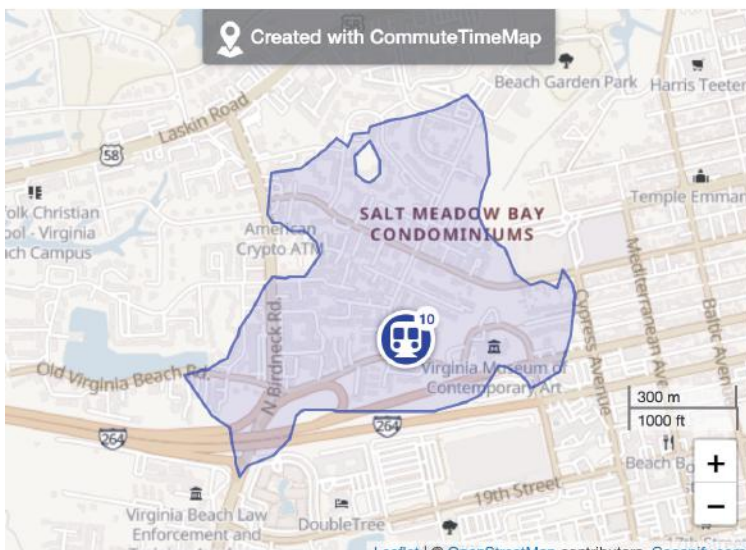

504
Barberton Dr. #105

Virginia
Beach

Commute

TIME