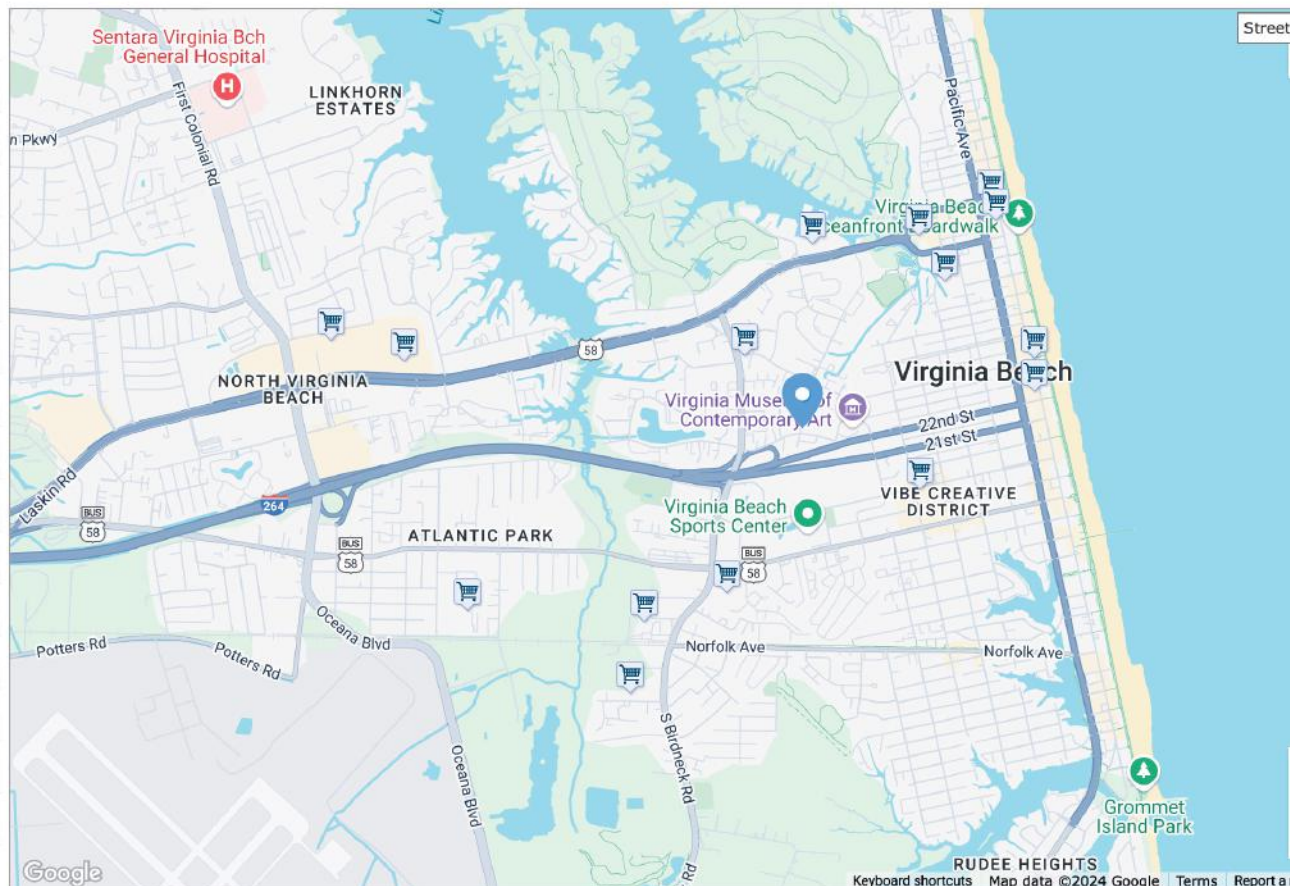

What's Nearby

Groceries

- **Birdneck Food Mart**
  580 North Birdneck Road .3mi
- **Old Beach Farmers Market**
  620 19th St .4mi
- **Heritage Natural Market**
  984 Laskin Rd, Virginia Beach, VA... .6mi
- **Food Lion**
  1077 Virginia Beach Boulevard .7mi
- **Harris Teeter**
  2800 Arctic Avenue .7mi
- **Farm Fresh**
  521 Laskin Road .7mi
- **Oh Fudge**
  2200 Atlantic Ave .8mi
- **Forbes Candies - RTL Store**
  24TH St .8mi
- **Jody's**
  1160 Millers Ln .9mi
- **Jody's Popcorn**
  205 Laskin Rd .9mi
- **Forbes Candies**
  3104 Atlantic Ave 1mi
- **Ashman Distributing Co.**
  1120 Jensen Dr 1.1mi
- **The Water H2ole**
  1444 Southern Blvd 1.3mi
- **Forbes Candies**
  1544 Laskin Rd 1.4mi
- **The Fresh Market**
  744 Hilltop West Shopping Center 1.7mi