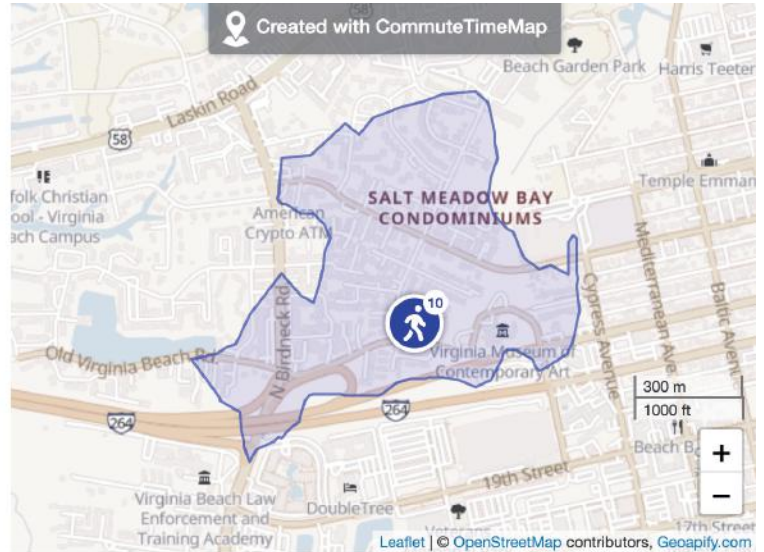

504
Barberton Dr. #105

Virginia
Beach

Commute

TIME