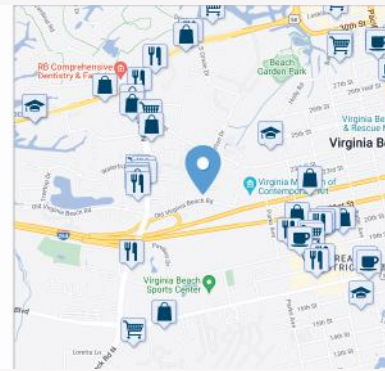

504 Barberton Drive

Virginia Beach, Virginia, 23451

Commute to **towncenter virginia beach**

13 min 41 min 55 min 60+ min [View Routes](#)

Commute to **virginia beach oceanfront**

1 min 9 min 3 min 13 min [View Routes](#)

Walk Score
71

Very Walkable

Most errands can be accomplished on foot.

Transit Score
43

Some Transit

A few nearby public transportation options.

Bike Score
55

Bikeable

Some bike infrastructure.