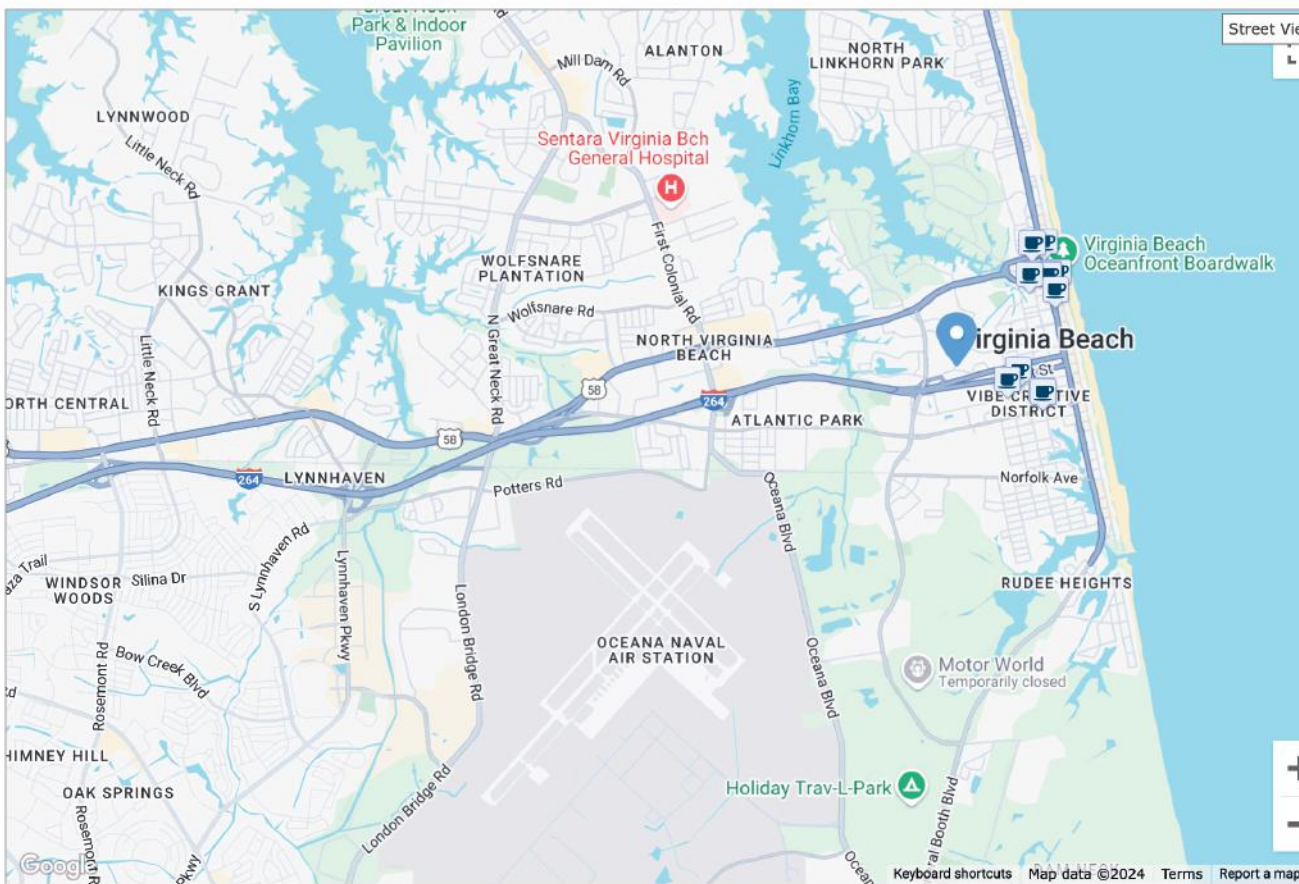

What's Nearby

Coffee

- **Bad Ass Coffee**
  619 18th St .5mi
- **Starbucks**
  2800 Arctic Avenue .7mi
- **Perked Up! Coffee Cafe**
  3198 Pacific Avenue #134 1mi
- **Beach Coffee**
  1014 Atlantic Ave 1.2mi
- **Roast Rider Coffee + Tea**
  1554 Laskin Rd 1.5mi
- **Starbucks**
  1612 Laskin Road 1.5mi
- **Freshens**
  1449 Tomcat Blvd 3.4mi
- **Sunrise Cafe**
  1369 North Great Neck Road 3.5mi
- **Cafe Flora**
  200 Golden Oak Ct 4.6mi
- **Starbucks**
  660 Phoenix Avenue #101 4.6mi
- **Quintin's Tea Emporium**
  3101 Virginia Beach Boulevard 4.9mi