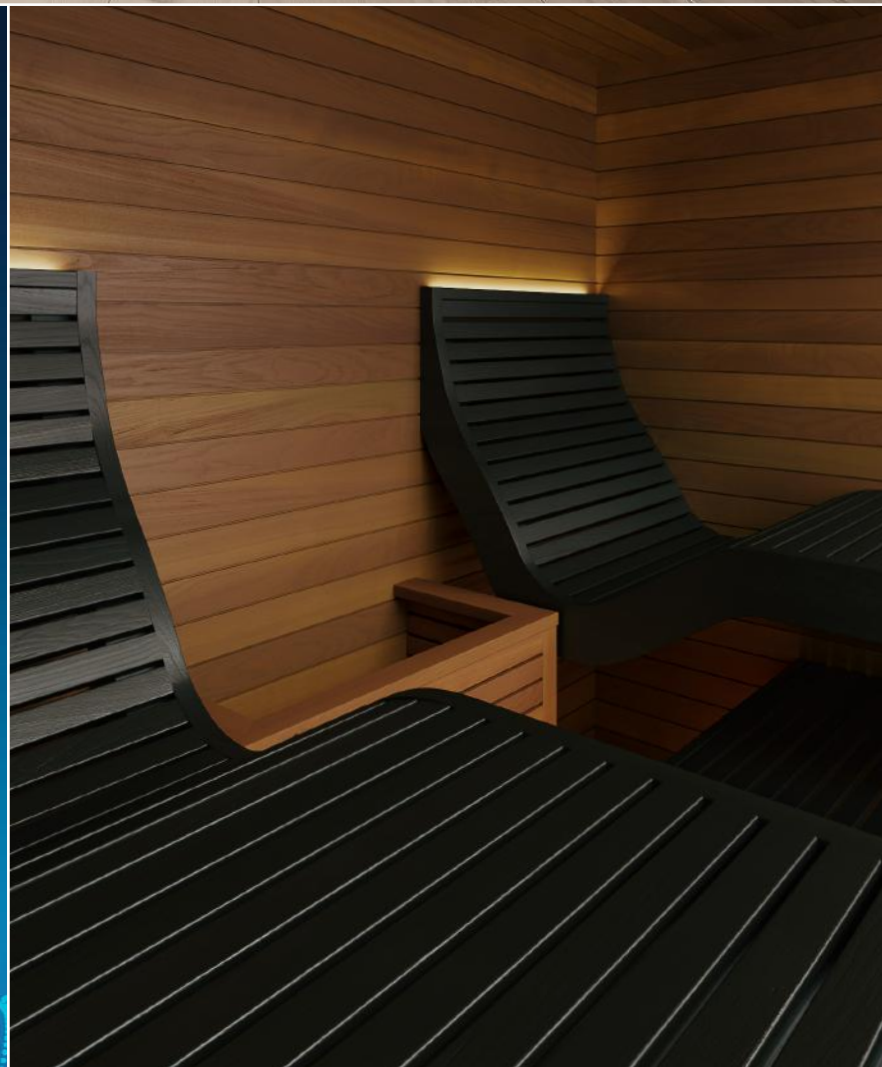

- Furniture-grade sauna cabins
- Ergonomically refined benches and headrests
- Luxurious low voltage lighting for beauty and ambiance
- Premium sauna accessories included

Auroom crafts its saunas from the finest sustainably sourced woods of Northern Europe, meticulously milled to the most exacting standards. Using only chemical-free, thermally modified timber, these saunas embody exceptional quality, beauty, and durability.

With hidden fasteners and an entirely seamless design inside and out, Auroom saunas aren't just assembled – they're crafted.

Each Auroom modular sauna kit includes every structural element, allowing discerning buyers to create a luxurious, spa-quality retreat in the comfort of their home.