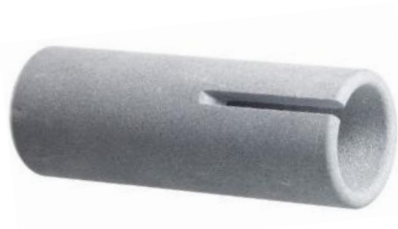

**Makkaraputki
Sausage Pipe**