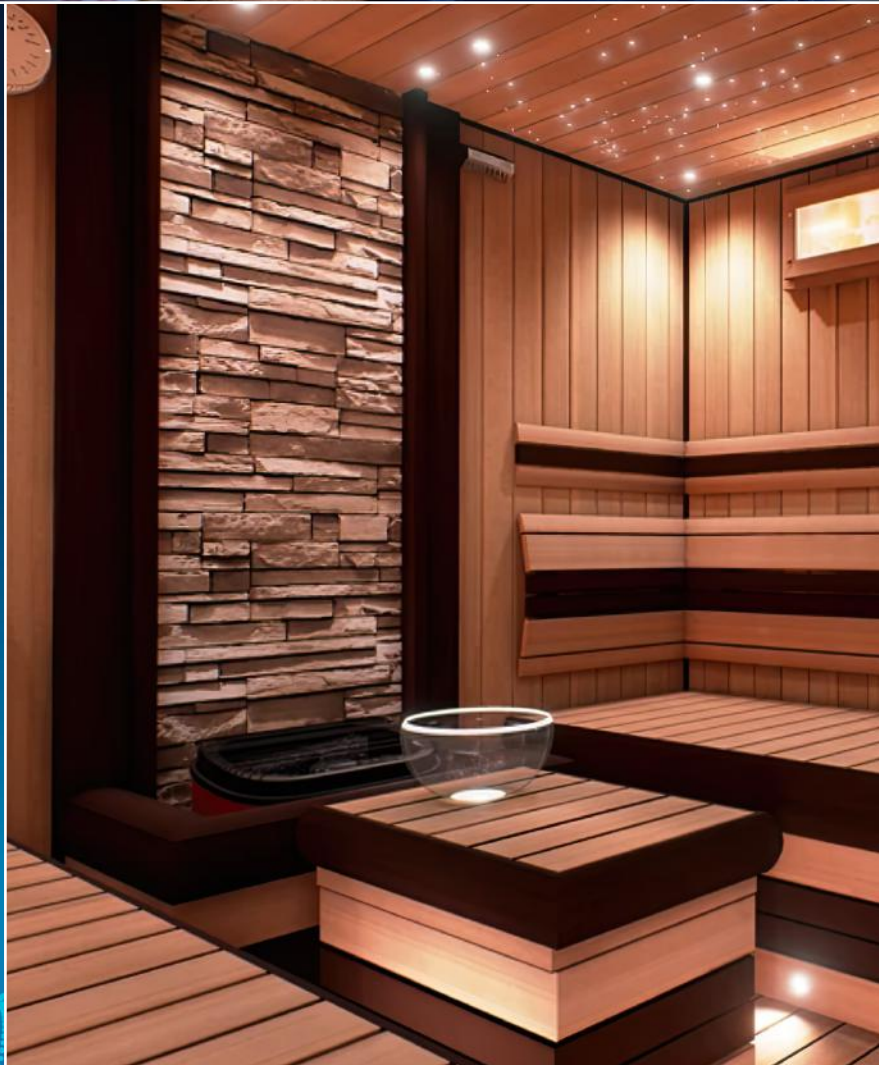

FINSAUNA

CUSTOM CUT SAUNAS

- Built to fit your pre-framed room (exact fit)
- Dealer installed or DIY
- Four main wood species (Nordic White Spruce, Baltic Aspen, Thermo-Aspen or Western Red Cedar)
- From North America's largest sauna lumber supplier
- Free CAD layout assistance provided
- Residential or commercial use
- Multiple upgrades available including luxury benching, bench skirts, specialty lighting and unique wood profiles and colors

Finsauna Custom Cut saunas are designed for homeowners (or clubs) that want to fit their sauna in an exact framed-in space. Whether it be a walk-in closet, the corner of a room, under a stairway, or even a curved wall, if you have the room, we have a custom package that will fit your space.