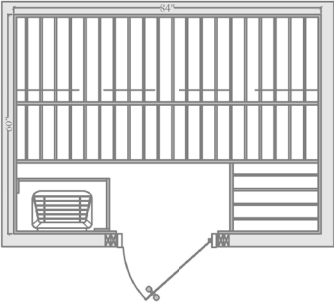

CUSTOM-CUT PERMANENTLY INSTALLED ROOMS

84" x 60"