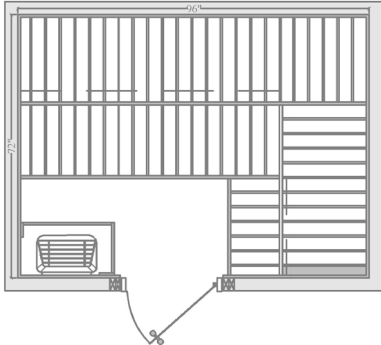

Finsauna Custom Cut saunas are designed for homeowners (or clubs) that want to fit their sauna in an exact framed-in space. Whether it be a walk-in closet, the corner of a room, under a stairway, or even a curved wall, if you have the room, we have a custom package that will fit your space.

# CUSTOM-CUT PERMANENTLY INSTALLED ROOMS

72" x 48"

84" x 60"

72" x 72"

96" x 72"

96" x 96"

120" x 96"

120" x 120"