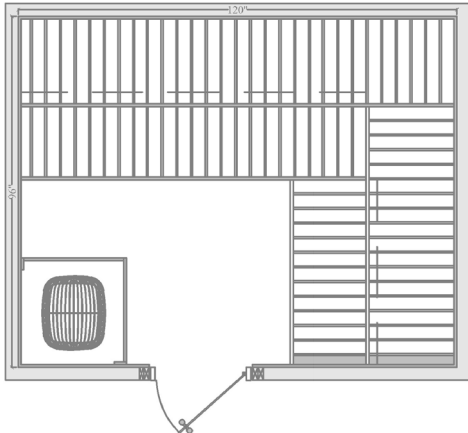

Finsauna Custom Cut saunas are designed for homeowners (or clubs) that want to fit their sauna in an exact framed-in space. Whether it be a walk-in closet, the corner of a room, under a stairway, or even a curved wall, if you have the room, we have a custom package that will fit your space.

# CUSTOM-CUT PERMANENTLY INSTALLED ROOMS

72" x 48"

84" x 60"

72" x 72"

96" x 72"

96" x 96"

120" x 96"

120" x 120"