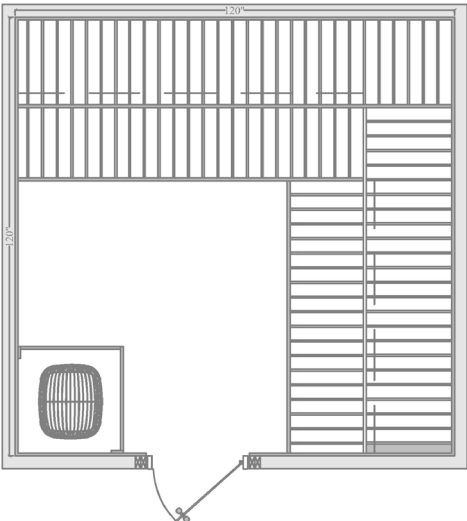

Finsauna Custom Cut saunas are designed for homeowners (or clubs) that want to fit their sauna in an exact framed-in space. Whether it be a walk-in closet, the corner of a room, under a stairway, or even a curved wall, if you have the room, we have a custom package that will fit your space.

# CUSTOM-CUT PERMANENTLY INSTALLED ROOMS

72" x 48"

84" x 60"

72" x 72"

96" x 72"

96" x 96"

120" x 96"

120" x 120"