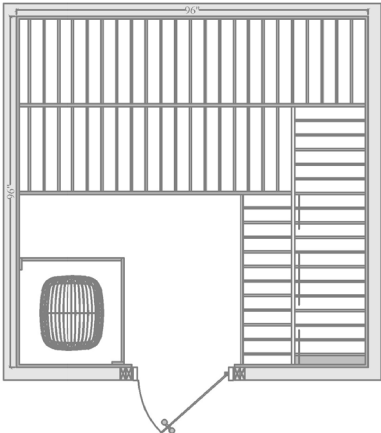

# CUSTOM-CUT PERMANENTLY INSTALLED ROOMS

72" x 48"

84" x 60"

72" x 72"

96" x 72"

96" x 96"

120" x 96"

120" x 120"