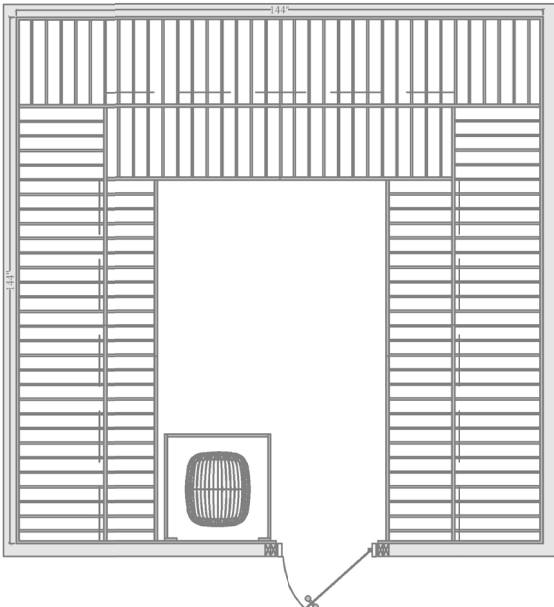

Finsauna Custom Cut saunas are designed for homeowners (or clubs) that want to fit their sauna in an exact framed-in space. Whether it be a walk-in closet, the corner of a room, under a stairway, or even a curved wall, if you have the room, we have a custom package that will fit your space.

# CUSTOM-CUT PERMANENTLY INSTALLED ROOMS

72" x 48"

84" x 60"

72" x 72"

96" x 72"

96" x 96"

120" x 96"

120" x 120"

144" x 144"