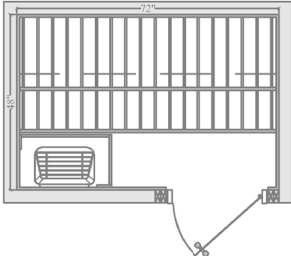

CUSTOM-CUT PERMANENTLY INSTALLED ROOMS

72" x 48"