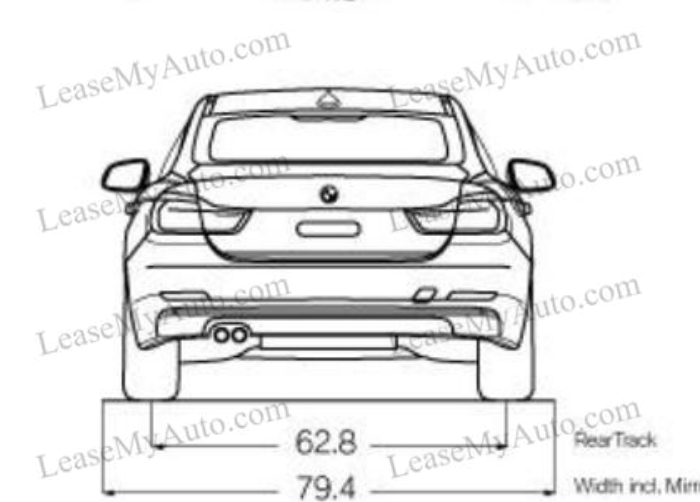

All dimensions in technical drawings are given in inches. Dimensions shown apply to 430i and 430i xDrive Gran Coupe.

Figures in [] refer to vehicles with manual transmission. Figures subject to change. Not all packages available in all models. Please visit your BMW Retailer or bmwusa.com for the most up-to-date information.