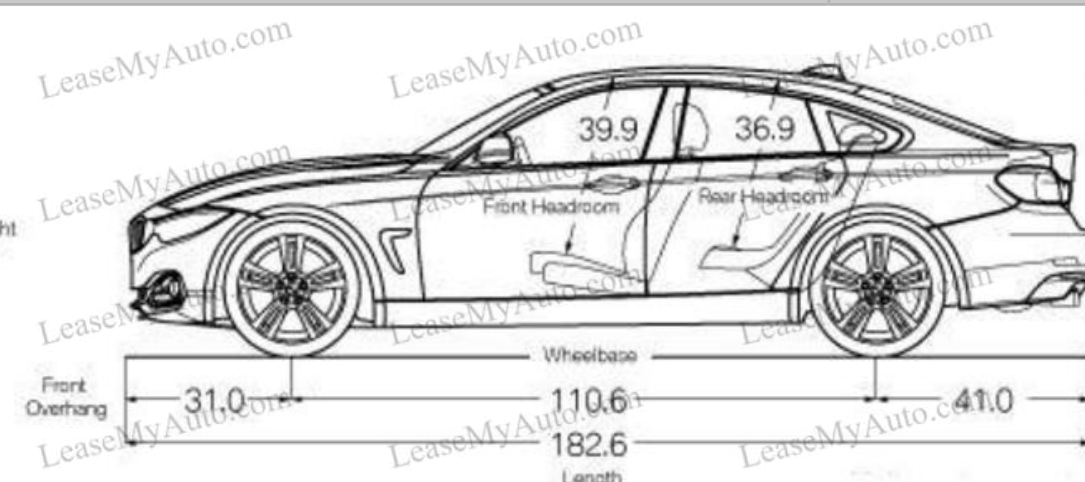

BMW 430i / 430i xDrive Gran Coupe	BMW 440i / 440i xDrive Gran Coupe
ENGINE	2.0-liter TwinPower Turbo inline 4-cylinder	3.0-liter TwinPower Turbo inline 6-cylinder
OUTPUT @ RPM	248 hp @ 5200 / 258 lb-ft @ 1450-4800	320 hp @ 5500 / 330 lb-ft @ 1380-5000
0-60 MPH (sec)¹	5.6	4.8 / 4.7
CITY / HIGHWAY / COMBINED MPG	23/34/26 / 23/33/26	21/32/25 / 21/31/25

All dimensions in technical drawings are given in inches. Dimensions shown apply to 430i and 430i xDrive Gran Coupe.