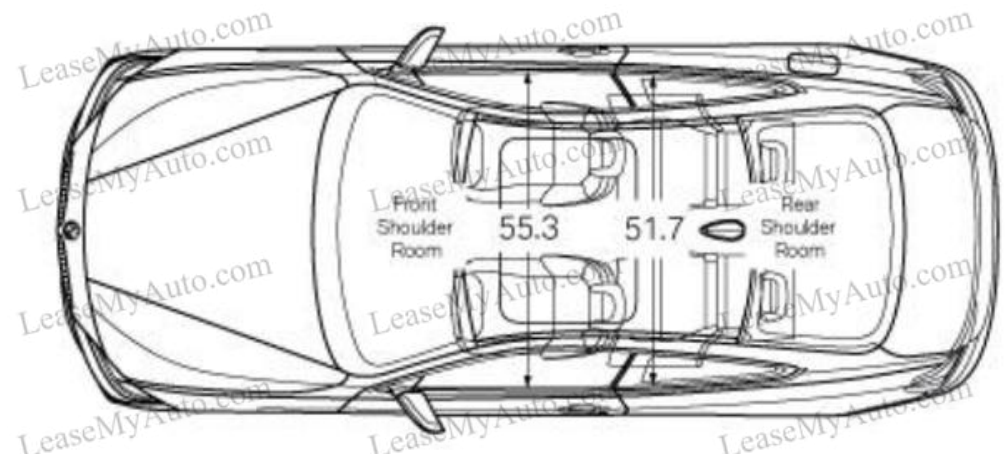

BMW 430i / 430i xDrive Coupe	BMW 440i / 440i xDrive Coupe
ENGINE	2.0-liter TwinPower Turbo inline 4-cylinder	3.0-liter TwinPower Turbo inline 6-cylinder
OUTPUT @ RPM	248 hp @ 5200 / 258 lb-ft @ 1450-4800	320 hp @ 5500 / 330 lb-ft @ 1380-5000
0-60 MPH (sec)¹	5.5 [5.6] / 5.5	4.8 [4.9] / 4.6 [4.7]
CITY / HIGHWAY / COMBINED MPG	23/34/27 [21/33/25] / 23/33/26	21/32/25 [19/29/23] / 21/31/25 [19/29/23]