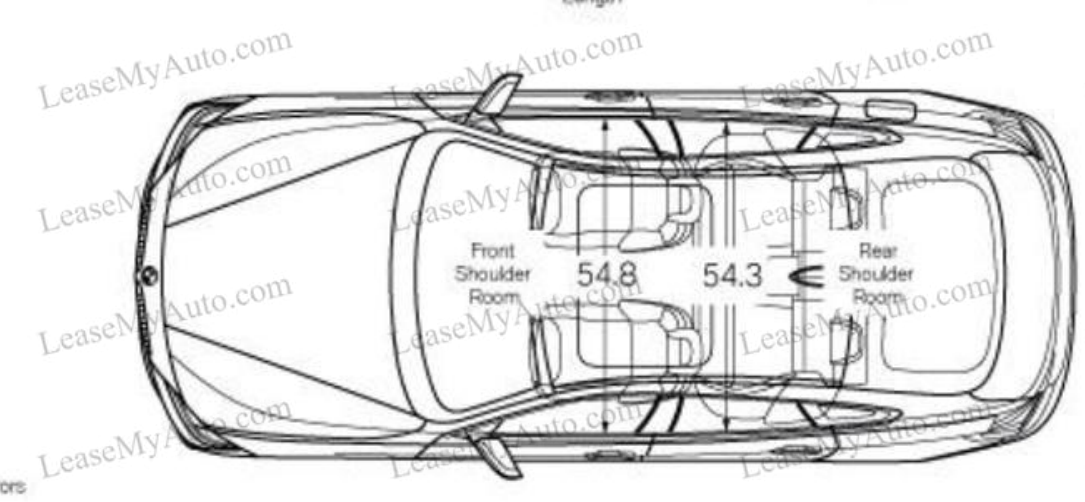

All dimensions in technical drawings are given in inches. Dimensions shown apply to 430i and 430i xDrive Gran Coupe.

Figures in [] refer to vehicles with manual transmission. Figures subject to change. Not all packages available in all models. Please visit your BMW Retailer or bmwusa.com for the most up-to-date information.