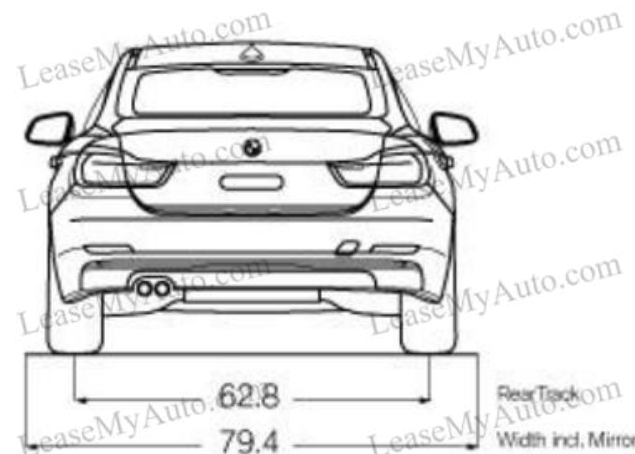

BMW 430i / 430i xDrive Coupe	BMW 440i / 440i xDrive Coupe
ENGINE	2.0-liter TwinPower Turbo inline 4-cylinder	3.0-liter TwinPower Turbo inline 6-cylinder
OUTPUT @ RPM	248 hp @ 5200 / 258 lb-ft @ 1450-4800	320 hp @ 5500 / 330 lb-ft @ 1380-5000
0-60 MPH (sec)¹	5.5 [5.6] / 5.5	4.8 [4.9] / 4.6 [4.7]
CITY / HIGHWAY / COMBINED MPG	23/34/27 [21/33/25] / 23/33/26	21/32/25 [19/29/23] / 21/31/25 [19/29/23]