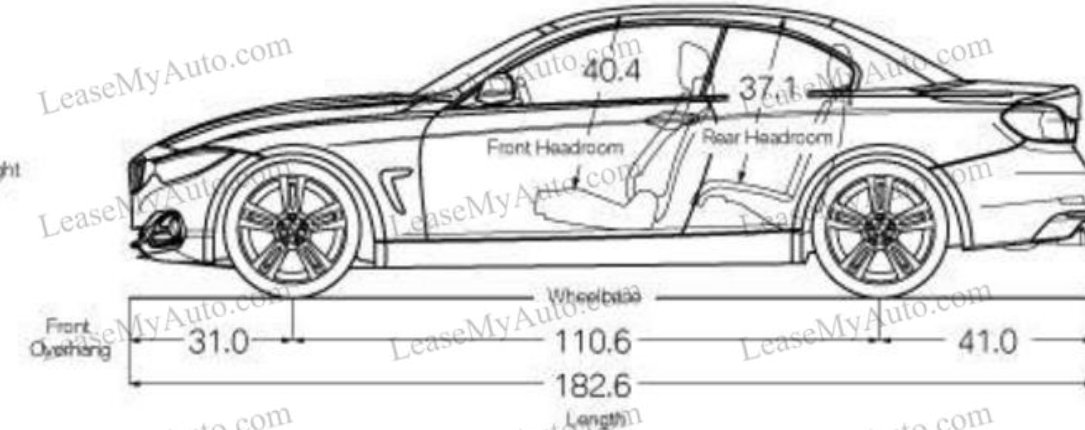

All dimensions in technical drawings are given in inches. Dimensions shown apply to 430i and 430i xDrive Convertible.

Figures subject to change. Not all packages available in all models. Please visit your BMW Retailer or bmwusa.com for the most up-to-date information.

¹BMW AG preliminary test results. Actual acceleration results may vary, depending on specification of vehicle; road and environmental conditions; testing procedures and driving style. These results should be used for comparison only and verification should not be attempted on public roads. BMW urges you to obey all posted speed laws and always wear safety belts.

Not all features are available on all models. Get the latest information on standard and optional features, packages and technical specifications. Visit bmwusa.com and select the BMW model of your choice.