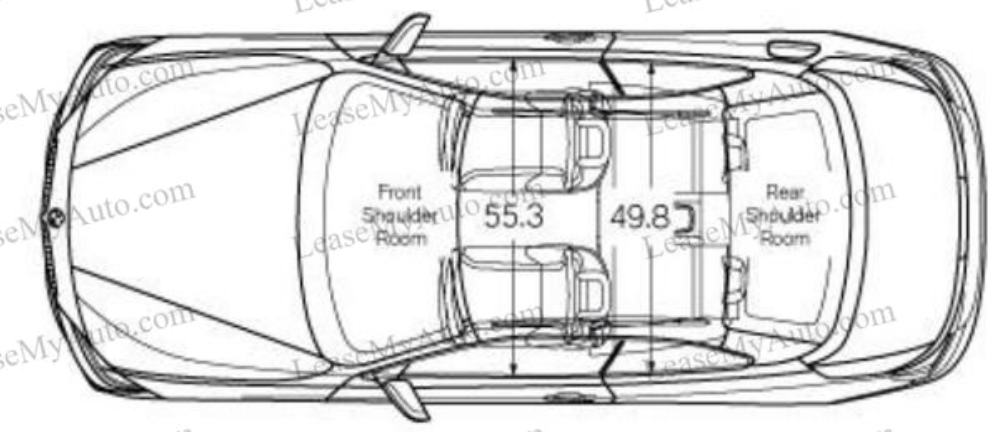

All dimensions in technical drawings are given in inches. Dimensions shown apply to 430i and 430i xDrive Convertible.

Figures subject to change. Not all packages available in all models. Please visit your BMW Retailer or bmwusa.com for the most up-to-date information.

¹BMW AG preliminary test results. Actual acceleration results may vary, depending on specification of vehicle; road and environmental conditions; testing procedures and driving style. These results should be used for comparison only and verification should not be attempted on public roads. BMW urges you to obey all posted speed laws and always wear safety belts.

Not all features are available on all models. Get the latest information on standard and optional features, packages and technical specifications. Visit bmwusa.com and select the BMW model of your choice.