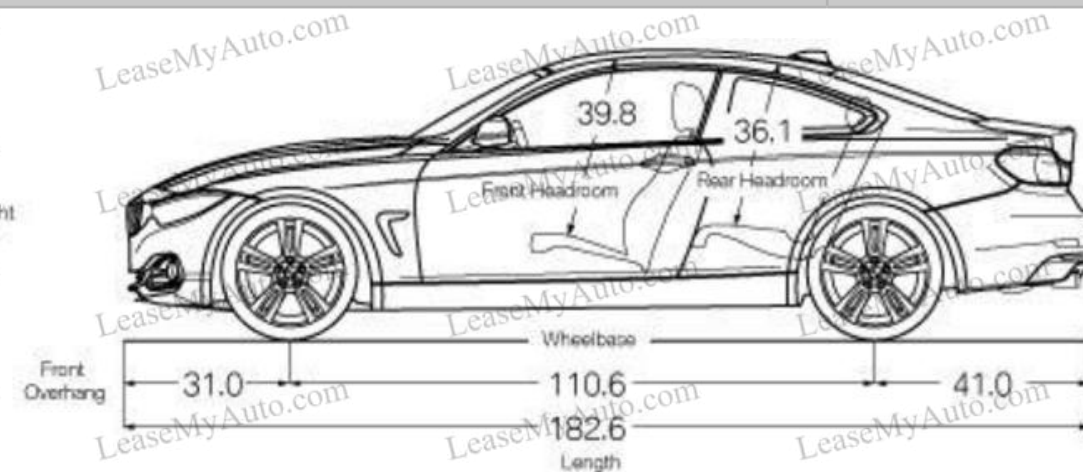

BMW 430i / 430i xDrive Coupe	BMW 440i / 440i xDrive Coupe
ENGINE	2.0-liter TwinPower Turbo inline 4-cylinder	3.0-liter TwinPower Turbo inline 6-cylinder
OUTPUT @ RPM	248 hp @ 5200 / 258 lb-ft @ 1450-4800	320 hp @ 5500 / 330 lb-ft @ 1380-5000
0-60 MPH (sec)¹	5.5 [5.6] / 5.5	4.8 [4.9] / 4.6 [4.7]
CITY / HIGHWAY / COMBINED MPG	23/34/27 [21/33/25] / 23/33/26	21/32/25 [19/29/23] / 21/31/25 [19/29/23]