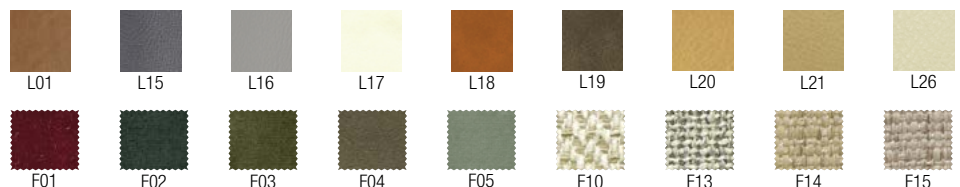

Leather & Fabric Options
Please see page 43-44 for Details