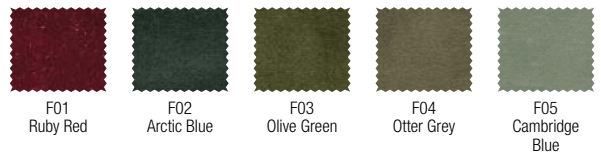

REGAL VELVET

Noble Velvet exudes luxury with its plush softness and distinctive sheen. Often associated with royalty, this fabric transforms any upholstery into an elegant statement piece.