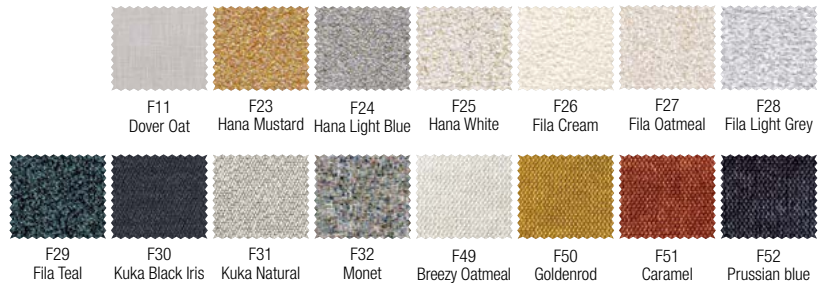

TEXTURED ALLURE

Our Textured Allure Collection brings tactile sophistication to interiors. Bouclé's intricate loops and fancy yarns' rich textures create a luxurious feel that's as visually captivating as it is inviting.