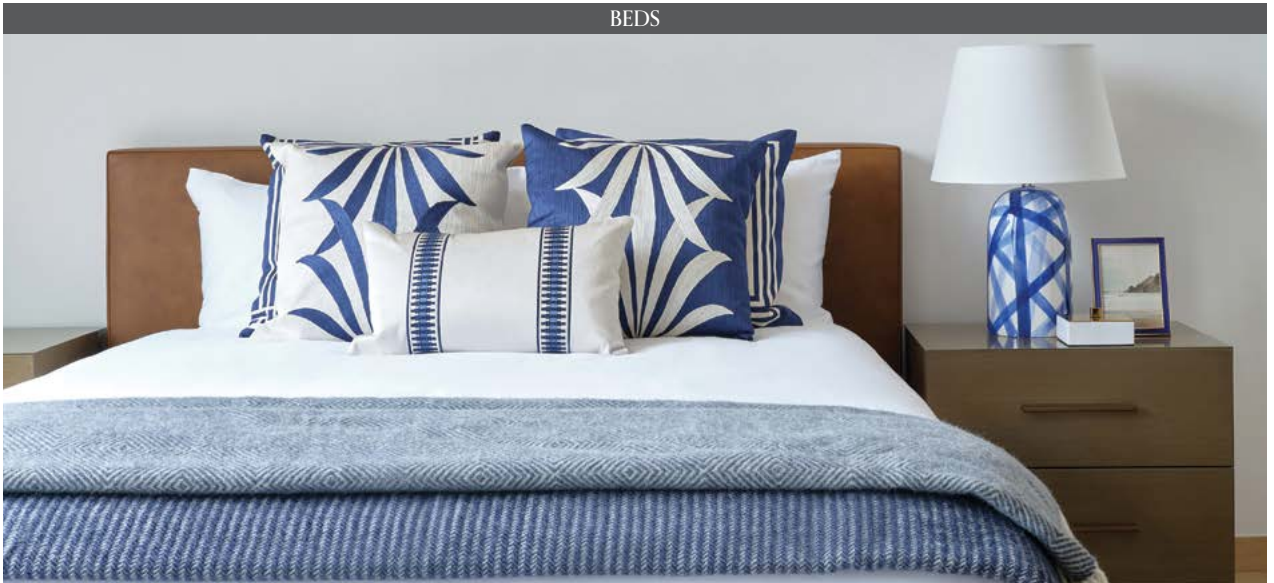

BEDS

Moderna Double Bed with 2 Drawers Right, Parrot Grey Leather