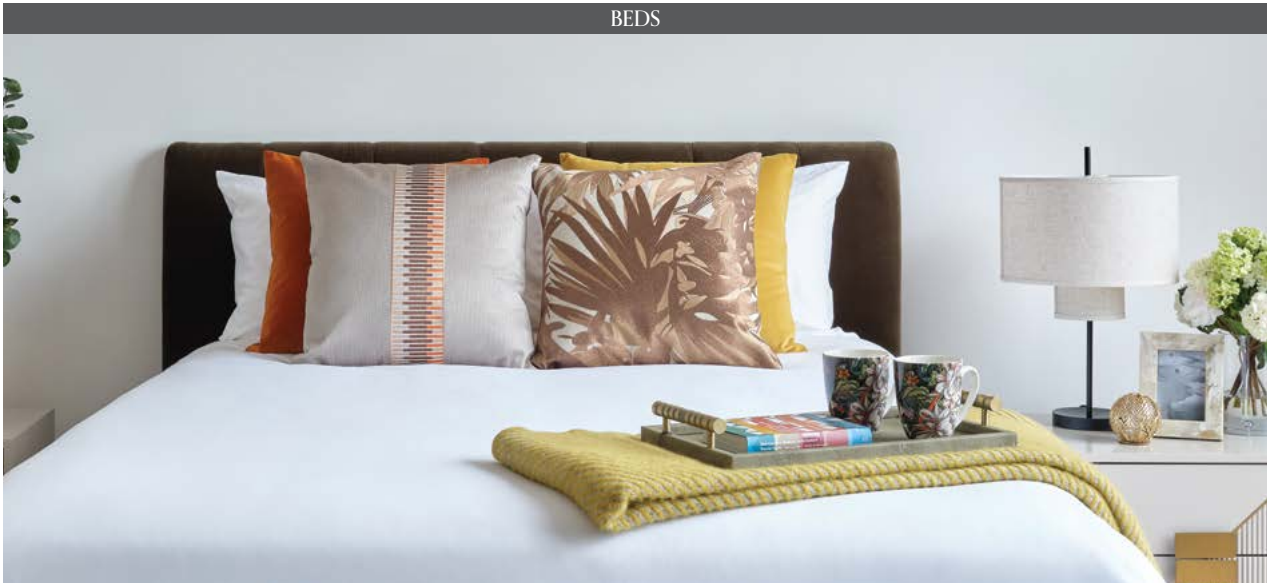

BEDS

Andrea Queen Bed with 2 Drawers Right, Cambridge Blue Velvet

L 219cm x W 166cm x H 116cm
069763QNNLBL $22,490