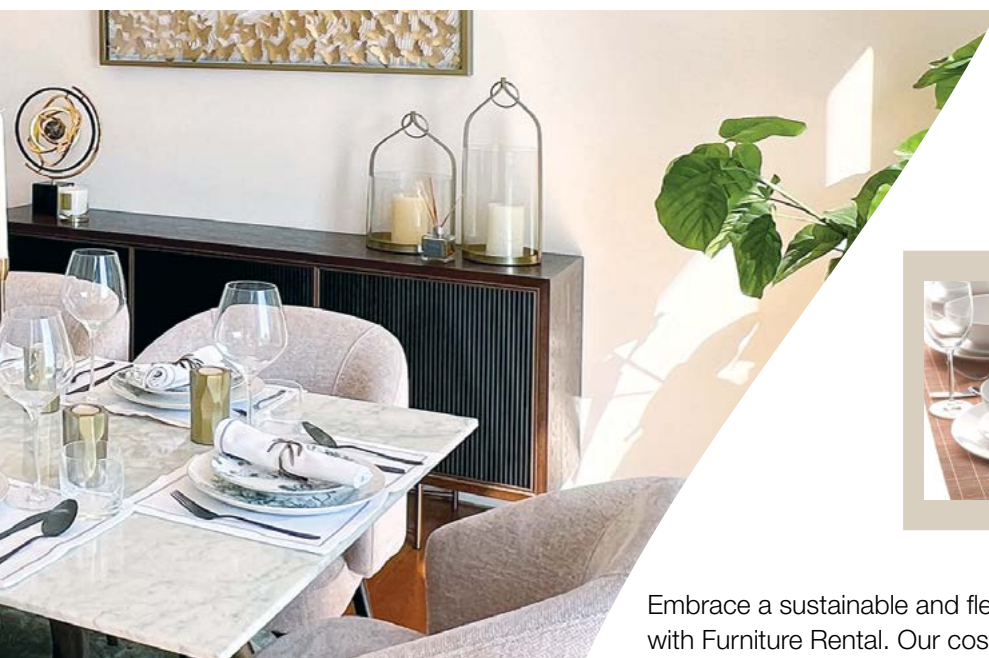

ALSO AVAILABLE

You can choose in combination with kitchenware, bed linen and electronics.

Embrace a sustainable and flexible solution for your home with Furniture Rental. Our cost-effective and eco-conscious comprehensive rental service offers ease, flexibility, quality, and style, all in one convenient package. Whether you need furniture for just a month or a long-term contract of up to 24 months, our selection of rental options will meet your needs.

Perfect for expats awaiting their shipments, homeowners or developers showcasing furnished showflats, landlords renting out furnished flats, or anyone passionate about sustainable living, our customized service guarantees a hassle-free experience.

Live beautifully

For more information or to get a free personalised quote, contact +852 2555 4679 or email rental@indigo-living.com