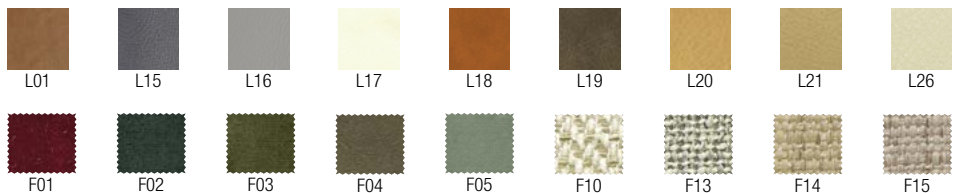

2 Seat Sofa: L 180cm x W 91cm x H 81cm
0656422SEGRY \$15,290

Vancouver Alcott Ivory

3 Seat Sofa: L 213cm x W 91cm x H 81cm
0656413SEIVO \$17,390

Leather & Fabric Options

Please see page 43-44 for details

SOFA COLLECTIONS