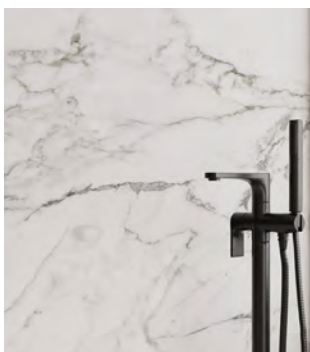

Nuovo Bianco Classic

Statuario

Taj Royale

Bookmatch set (mirror effect) create a beautiful feature wall or a dramatic island benchtop. Install them vertically or horizontally for a look that suits your individual style.

Colour Selections

VIOLA

LAURENTE

AURORA GOLD

STATUARIO

NUOVO BIANCO CLASSIC

TAJ ROYALE

TREVI LIGHT