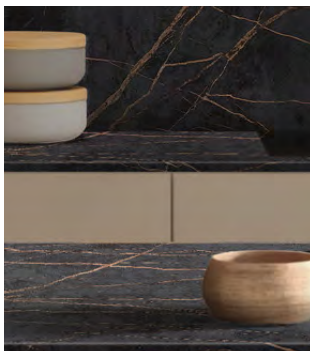

QUANTUM PORCELAIN

12 mm

Extraordinary surfaces designed for everyday living

Let your space reflect your calm,
with surfaces that feel as good as they look.

Wall bookmatched full body Viola Matte

QUANTUM PORCELAIN

Nuovo Bianco Classic

Statuario

Taj Royale

Bookmatch set (mirror effect) create a beautiful feature wall or a dramatic island benchtop. Install them vertically or horizontally for a look that suits your individual style.

Colour Selections

VIOLA

LAURENTE

AURORA GOLD

STATUARIO

NUOVO BIANCO CLASSIC

TAJ ROYALE

TREVI LIGHT