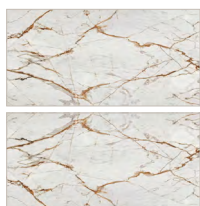

Aurora Gold