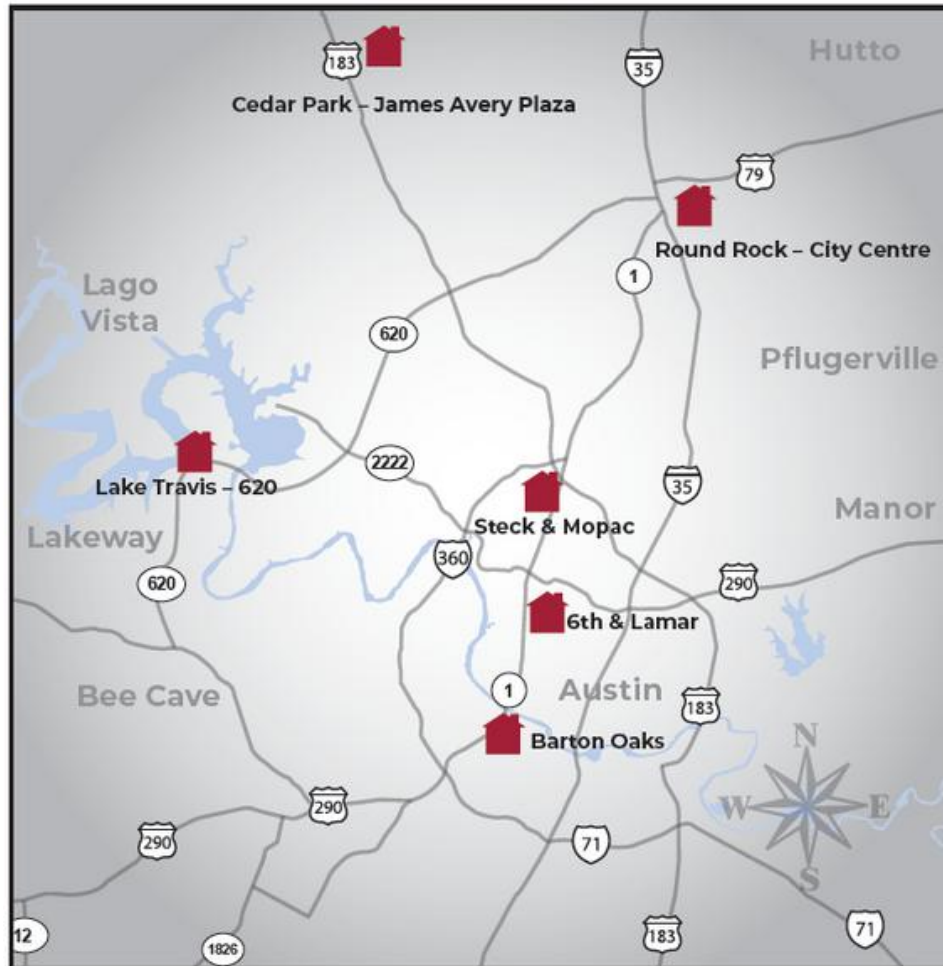

TRUST OUR TEAM TO GUIDE YOU IN THE RIGHT DIRECTION.

Convenient Central Texas Locations

6th and Lamar

524 N Lamar Blvd.
Ste 200
Austin, TX 78703
(512) 472-8421 main
(512) 478-6038 fax

Barton Oaks

901 S MoPac Expy
Bldg III, Ste 100
Austin, TX 78746
(512) 472-9231 main
(512) 472-3101 fax

Cedar Park at

James Avery Plaza
6300 183A Frontage Rd
Ste 280
Cedar Park, TX 78641
(512) 254-7678 main

Lake Travis – 620

1313 Ranch Rd 620 S
Ste 101
Lakeway, TX 78734
(512) 263-5651 main
(512) 263-5800 fax

Round Rock – City Centre

559 S IH-35
Ste 300
Round Rock, TX 78664
(512) 582-4900 main
(512) 857-1148 fax

Steck and Mopac

8200 N Mopac Expy
Ste 100
Austin, TX 78759
(512) 795-8434 main
(512) 795-9062 fax

stewart.com/austin

© 2023 Stewart. All rights reserved.