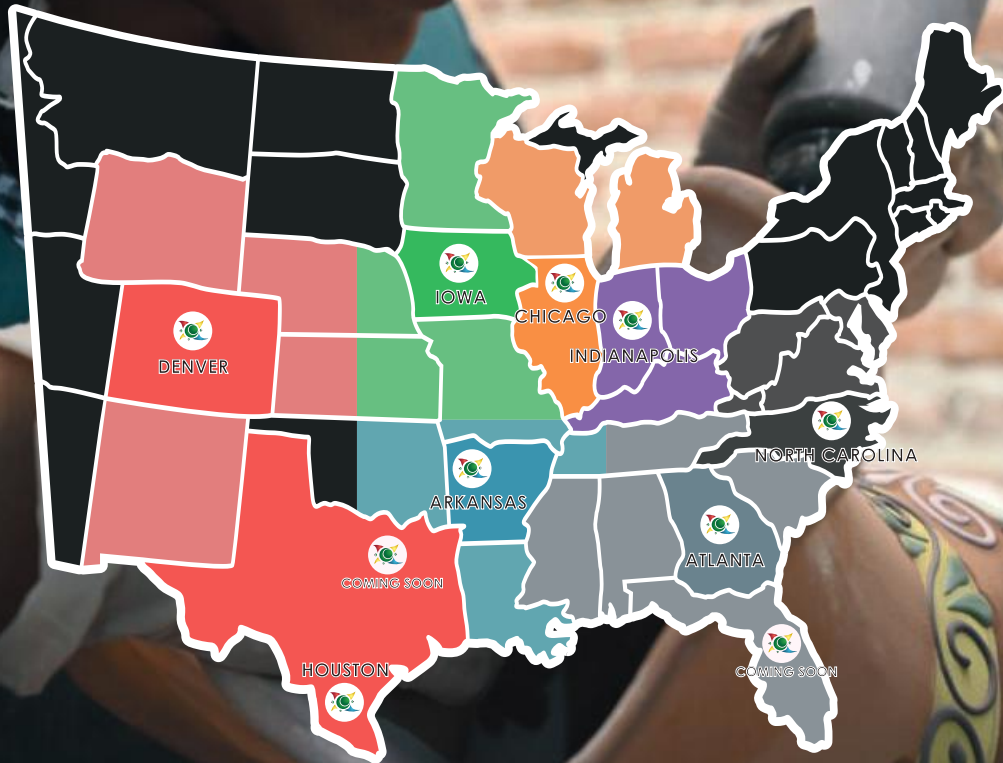

Market knowledge with expertise in Mexican culture and buying trends.

8 fully operational warehouses in strategic U.S locations with many distributors for easy access.

100 % minority owned.