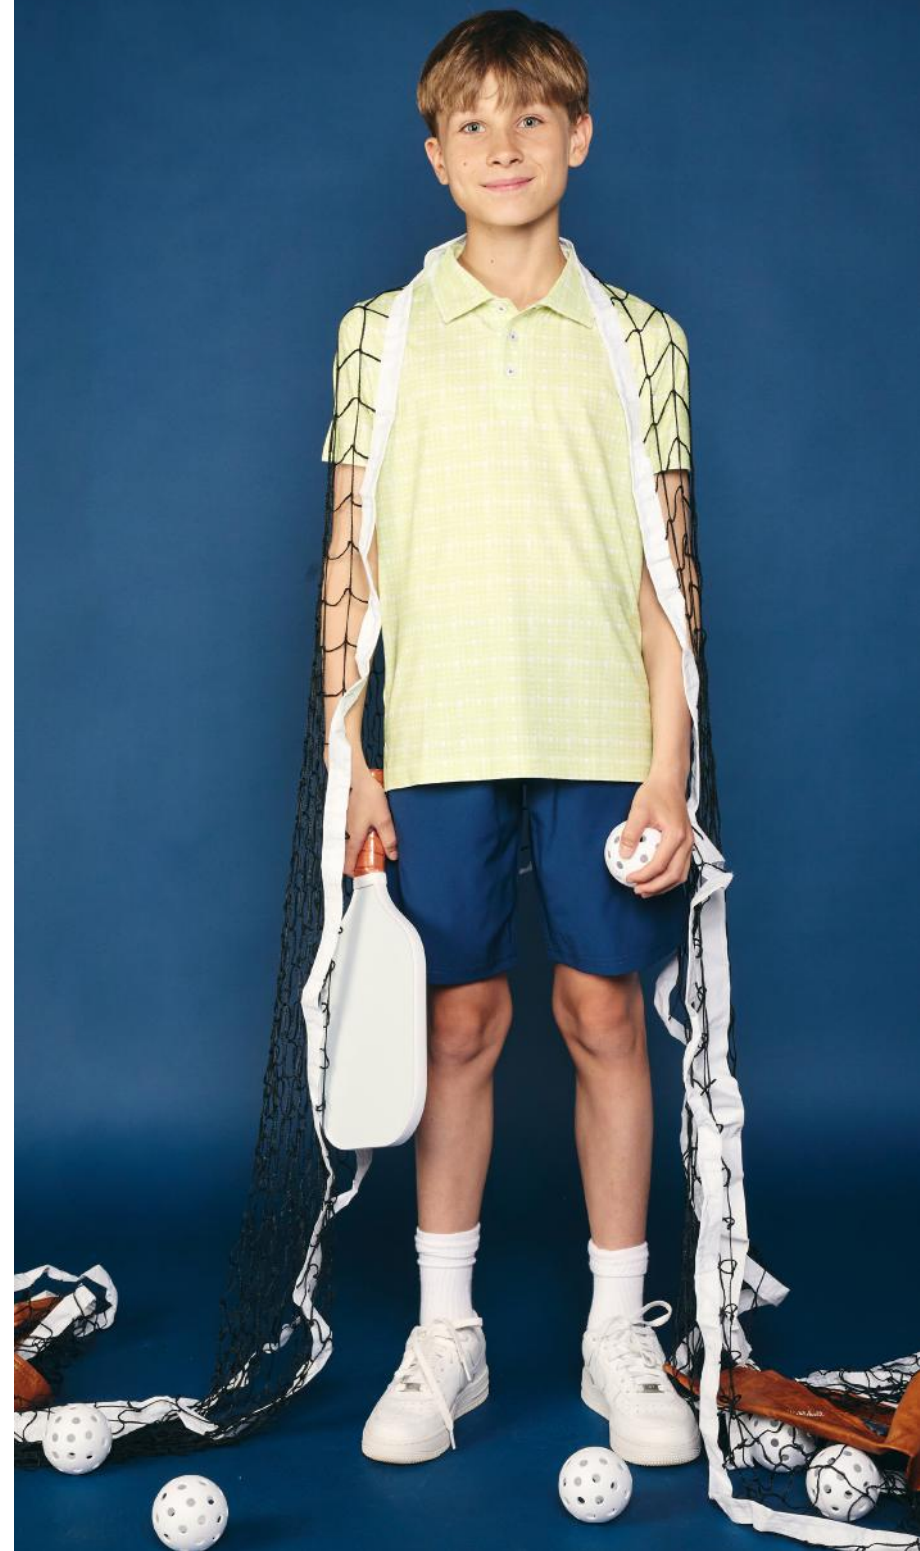

# Montauk

COLLECTION

Available 1.1.2026

**BOYS MONTAUK COLLECTION**

**LUKE**

**Golf Flag Print Performance Polo**  
92% Polyester, 8% Spandex with UPF 50+  
Performance Polyester Spandex  
**YOUTH:** 26BY1T01 | **TODDLER:** 26BT1T01  
GB0523

**Golf Flag Print Performance Infant Onesie**  
92% Polyester, 8% Spandex with UPF 50+  
Performance Polyester Spandex  
**INFANT:** 26BI1T01  
GB0513

**AIDEN**

**Silicone Edge Performance Solid Polo**  
88% Polyester, 12% Spandex with UPF 50+  
Performance Polyester Spandex  
**YOUTH:** 26BY1T02 | **TODDLER:** 26BT1T02  
GB0523

**Silicone Edge Performance Infant Romper**  
88% Polyester, 12% Spandex with UPF 50+  
Performance Polyester Spandex  
**INFANT:** 26BI1T02  
GB0513

**KODA**

**Grass Plaid Print Performance Polo**  
92% Polyester, 8% Spandex with UPF 50+  
Performance Polyester Spandex  
**YOUTH:** 26BY1T03 | **TODDLER:** 26BT1T03  
GB0523