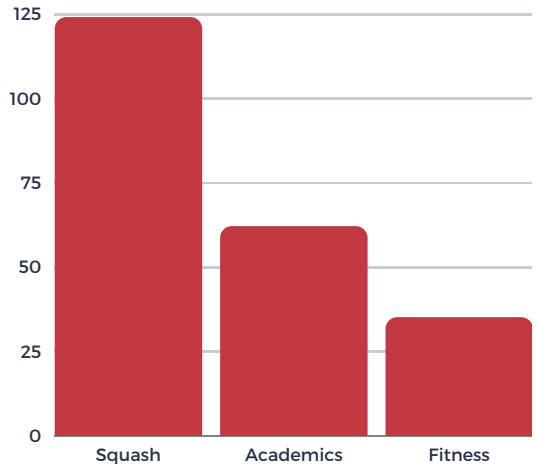

coaching on court. Our scholar-athletes are engaging, learning, and working hard. In September, we welcomed our first class of high school students, all of whom joined 716 in our inaugural cohort of 5th graders and remain active participants in our program. We are so grateful to our students, families, and supporters for staying with us during this unpredictable time and continuing to believe in our mission.

Hope B Lynch

HOPE BLINKOFF LYNCH

Executive Director

SCHOOL YEAR

SEPTEMBER 2020 - JUNE 2021

PROGRAM DELIVERY

Every effort was made to run programming safely in-person, utilizing outdoor and indoor spaces, social distancing, health screening, and masking.

PROGRAM HOURS BY ACTIVITY

In total, 716 Squash led **221 hours** of programming during the 2020/2021 school year while most of our students were stuck at home.

25

Weeks of In-Person
Programmaing

100%

Student Retention