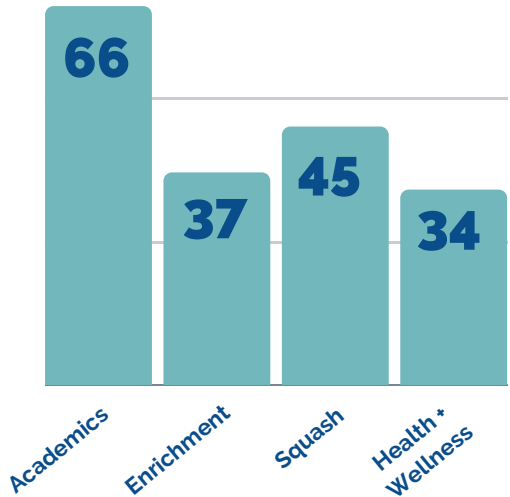

SUMMER

JULY + AUGUST 2021

MENTAL HEALTH & WELLNESS

716 Squash prioritized our students' mental health this summer by hiring a social work intern.

- Students examined the complexities of their own identities and clarified their own values using creative activities.
- They developed coping skills for managing stress, including journaling and practicing mindfulness.
- Students engaged with lessons on mental health basics, such as emotional management, eliminating mental health stigma and how to help a friend who feels down.

HOURS BY ACTIVITY

5

Weeks of Full Day Programming

33

Students Attended Summer Camp

84%

Average Daily Attendance

ENRICHMENT