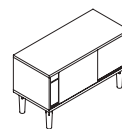

Poise Sideboard

H: 621mm (24.4") W: 1000mm (39.4") D: 450mm (17.7")

Product Code

Description

POS1007W

Poise Sideboard plywood carcass with wooden legs and steel sliding doors

POS1007W

MultiSideboard

H: 752mm (29.6") W: 1000mm (39.4") D: 450mm (17.7")

Product Code

Description

MS1007H

Steel sliding doors, one steel shelf and steel Hairpin legs

MS1007H

Finn Sideboard

H:969mm((38.1") D:400mm (15.7")