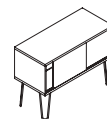

Poise Sideboard

H: 621mm (24.4") W: 1000mm (39.4") D: 450mm (17.7")

Product Code

Description

POS1007W

Poise Sideboard plywood carcass with wooden legs and steel sliding doors

POS1007W

MultiSideboard

H: 752mm (29.6") W: 1000mm (39.4") D: 450mm (17.7")

Product Code

Description

MS1007H

Steel sliding doors, one steel shelf and steel Hairpin legs

MS1007H

Finn Sideboard

H:969mm((38.1") D:400mm (15.7")