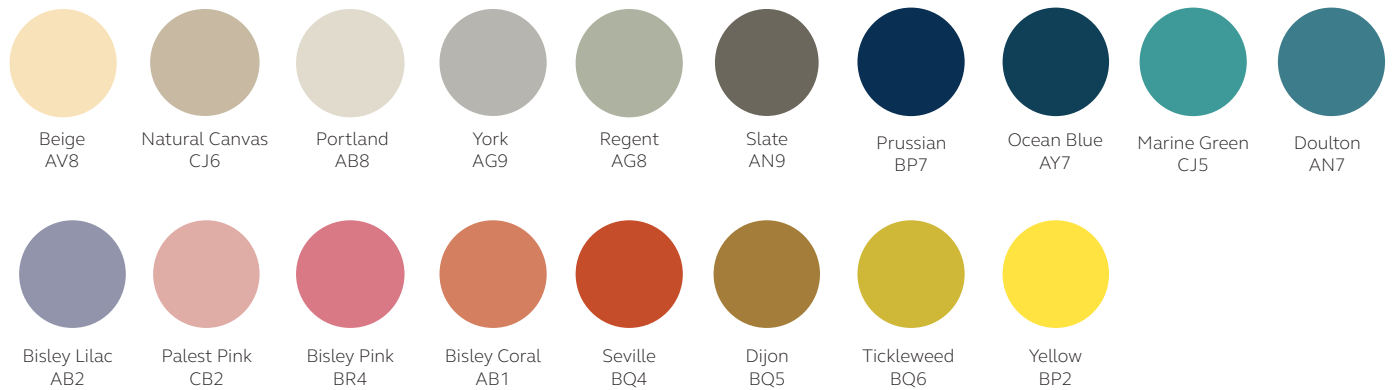

All sideboard units are non-locking as standard.

Finish options:

Palette one

Palette two

5% surcharge applies.

Wood finish options:

Palette one

Palette two

10% surcharge applies.

Antique Rose
200
U325 ST9

Stone Green
047
U665 ST9

Dark Brown
059
U818 ST9

Sand Yellow
056
U125 ST9

Natural
Kendal Oak
018
H3170 ST12

Lincoln
Walnut
998
H1714 ST19

Grey Beige
Spree
796
H1357 ST10

Sevilla Ash
060
H1223 ST19

Parona
Walnut
036
H1715 ST12

Anthracite Finesline
Metallic
032
H3190 ST19

Shorewood
529
H3090 ST22

Palette three

20% surcharge applies.

White
Halifax Oak
751
H1176 ST37

Brown
Orleans Oak
061
H1379 ST36