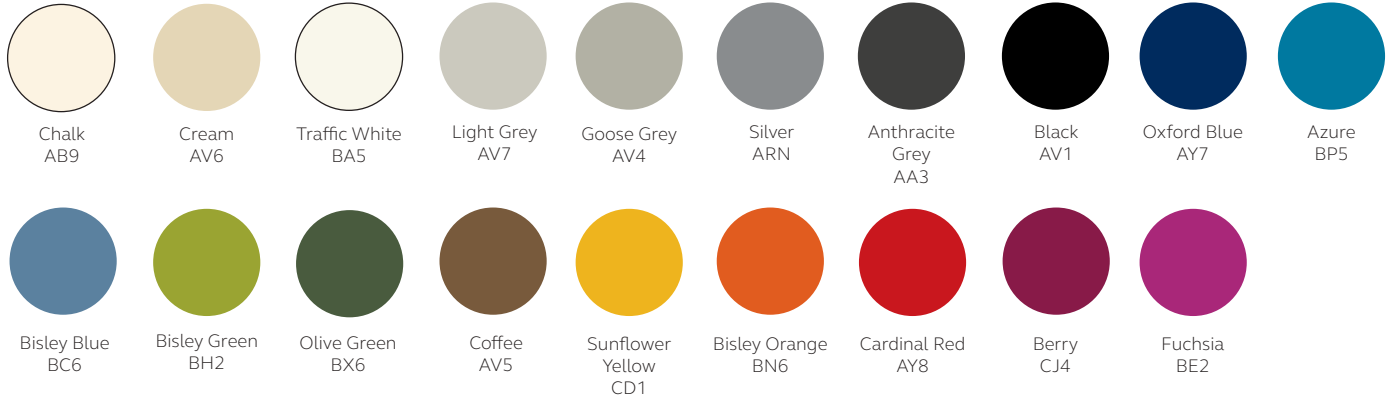

All sideboard units are non-locking as standard.

Finish options:

Palette one

Palette two

5% surcharge applies.

Wood finish options:

Palette one

Palette two

10% surcharge applies.

Antique Rose
200
U325 ST9

Stone Green
047
U665 ST9

Dark Brown
059
U818 ST9

Sand Yellow
056
U125 ST9

Natural
Kendal Oak
018
H3170 ST12

Lincoln
Walnut
998
H1714 ST19

Grey Beige
Spree
796
H1357 ST10

Sevilla Ash
060
H1223 ST19

Parona
Walnut
036
H1715 ST12

Anthracite Finesline
Metallic
032
H3190 ST19

Shorewood
529
H3090 ST22

Palette three

20% surcharge applies.

White
Halifax Oak
751
H1176 ST37

Brown
Orleans Oak
061
H1379 ST36