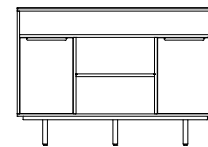

Large Finn Sideboard

Beautifully crafted to balance elegance and quality, this Finn large sideboard brings a touch of timelessness to any room of the home.

Made in Britain and designed for practicality, it can add even more storage to your space. It features adjustable internal shelves, which are great for flexibility, a large display shelf on top that can hold all your books, as well as a middle shelf which is perfect to display your favourite things! The options are endless with Finn.