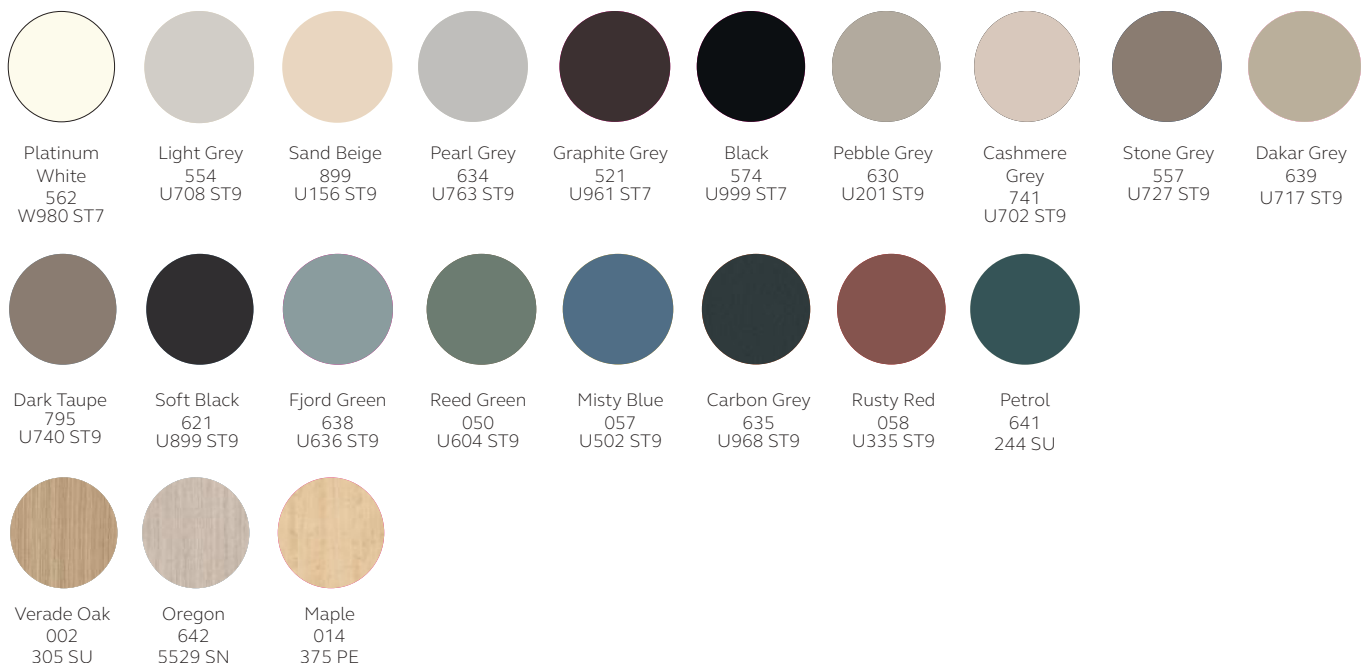

All sideboard units are non-locking as standard.

Finish options:

Palette one

Palette two

5% surcharge applies.

Wood finish options:

Palette one

Palette two

10% surcharge applies.

Antique Rose
200
U325 ST9

Stone Green
047
U665 ST9

Dark Brown
059
U818 ST9

Sand Yellow
056
U125 ST9

Natural
Kendal Oak
018
H3170 ST12

Lincoln
Walnut
998
H1714 ST19

Grey Beige
Spree
796
H1357 ST10

Sevilla Ash
060
H1223 ST19

Parona
Walnut
036
H1715 ST12

Anthracite Finesline
Metallic
032
H3190 ST19

Shorewood
529
H3090 ST22

Palette three

20% surcharge applies.

White
Halifax Oak
751
H1176 ST37

Brown
Orleans Oak
061
H1379 ST36