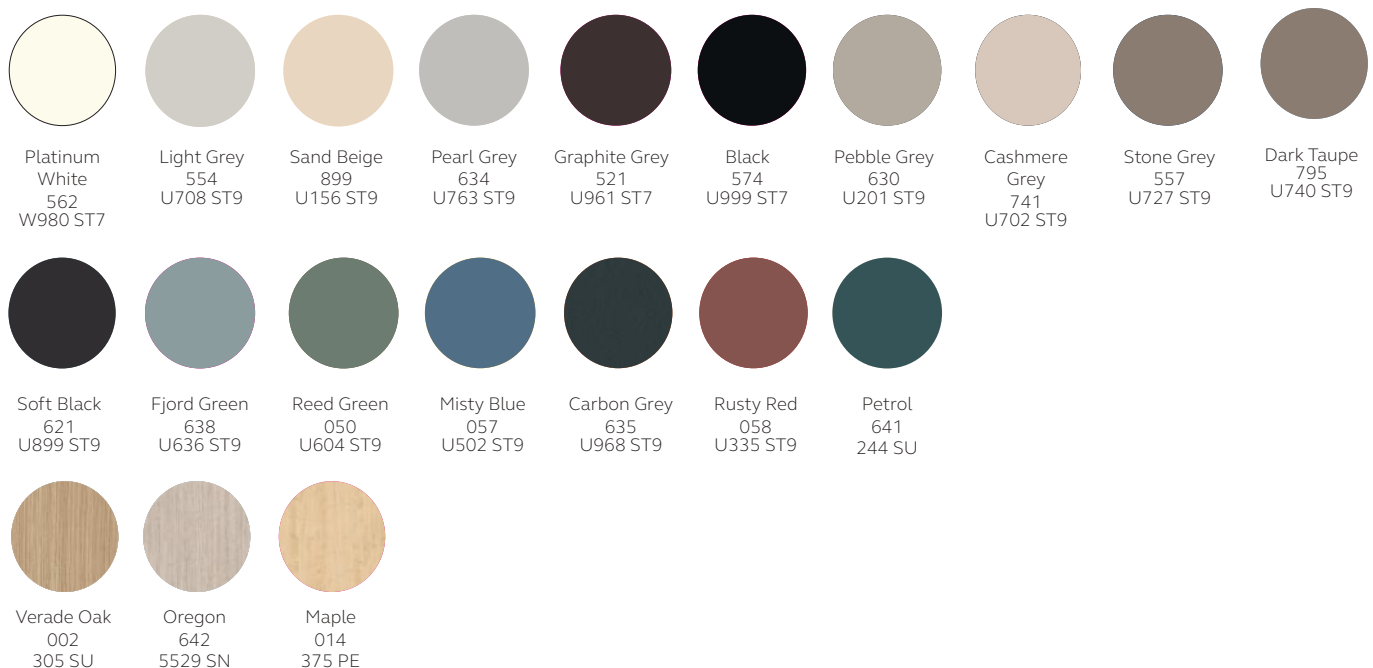

## Finish options:

### Palette one

## Wood finish options:

### Palette two

10% surcharge applies.

Antique Rose  
200  
U325 ST9

Stone Green  
047  
U665 ST9

Dark Brown  
059  
U818 ST9

Sand Yellow  
056  
U125 ST9

Natural  
Kendal Oak  
018  
H3170 ST12

Lincoln  
Walnut  
998  
H1714 ST19