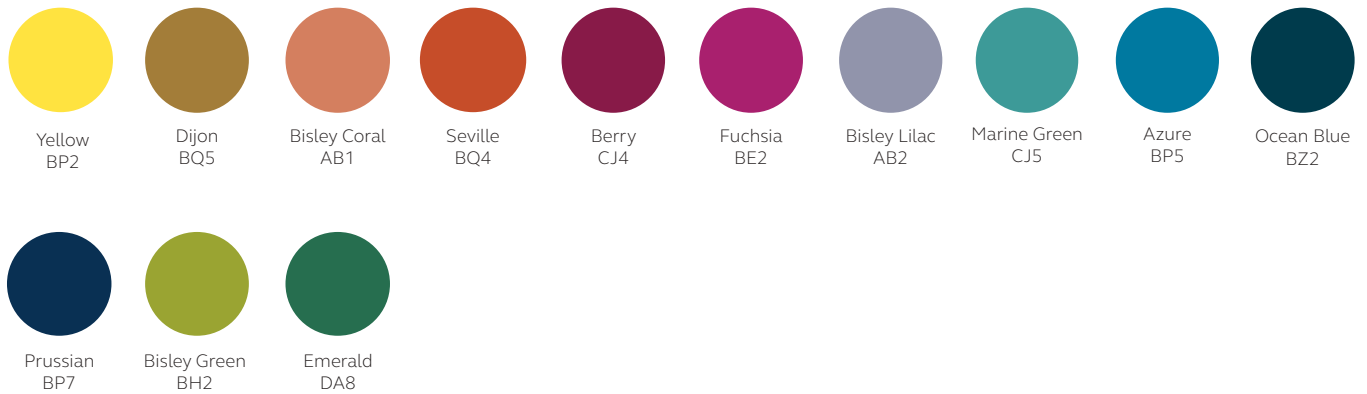

Palette two

5% surcharge applies.