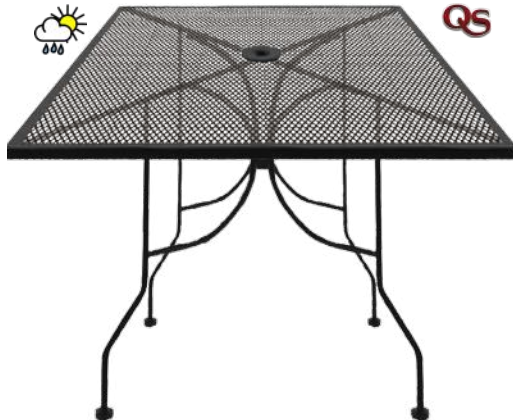

Jubilee - Picnic style table & bench frames

Jubilee table & bench frames shown with COMPCOR Knotty Oak

Jubilee table & bench frames shown with COMPCOR Weathered Pewter

Jubilee table & bench frames shown with COMPCOR Vintage Oak

DURAFINISH Table Bases

1.75" umbrella hole in spider.

Inner tube & tension bolt to stabilize umbrella.

Aluminum Folding Table Bases

Spider rotates 90° for maximum space savings.

Nesting feet in 3 of 4 models to allow for closer storage when not in use.

Cast iron weights in feet for added stability.

Boardwalk Tables

Diamondback Tables

Teak Tables

Teak tables available with brown or gray slats.

- Indoor / Outdoor Products

- Quick Ship Products

CM-234