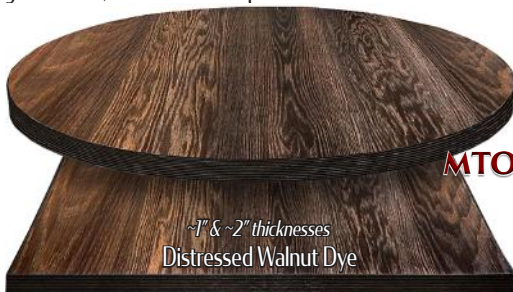

Darkwash - Oak veneer w/ engineered wood edge - stained, distressed then protective clear coat

~1" & ~2" thicknesses
Distressed Walnut Dye

MTO