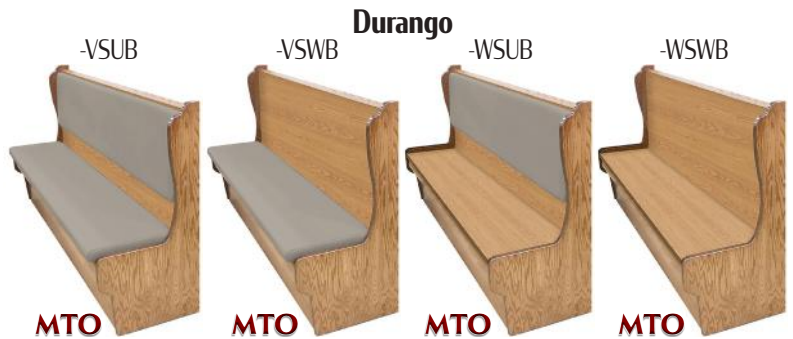

Mingo

Laminate Options:
PINNACLE DECORATIVE LAMINATES
FORMICA
Wilsonart

MTO - Made To Order Products

In-House Booth & Bench Vinyls

In-House Wood Stain Options

No springs to break, sag or squeak. Our seats have fully sculpted, springless foam.

Seats are reversible & removable - prolonging the life of seat & making it easier to clean.

Both booth ends are finished for endless room reconfiguration possibilities.

Independent seat backs are bolted, not glued or stapled to base - adding strength & durability.