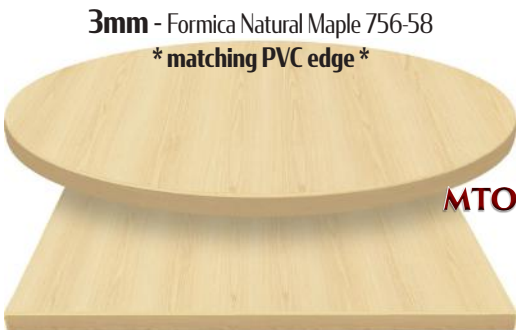

3mm PVC Edge In-House Options

MTO
Made To Order Products

Laminate Options:
PINNACLE DECORATIVE LAMINATES   FORMICA   Wilsonart