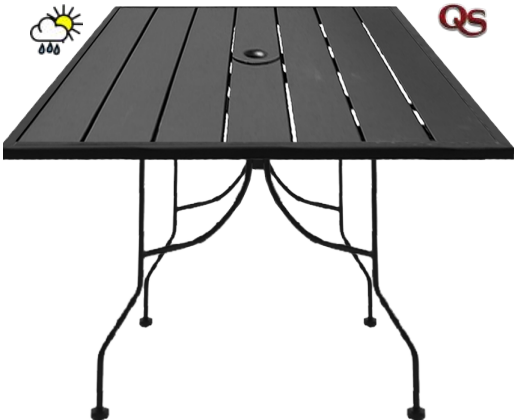

DURAFINISH Table Bases

1.75" umbrella hole in spider.

Inner tube & tension bolt to stabilize umbrella.

Aluminum Folding Table Bases

Spider rotates 90° for maximum space savings.

Nesting feet in 3 of 4 models to allow for closer storage when not in use.

Cast iron weights in feet for added stability.

Boardwalk Tables

Diamondback Tables

Teak Tables

Teak tables available with brown or gray slats.

- Indoor / Outdoor Products

- Quick Ship Products

CM-234