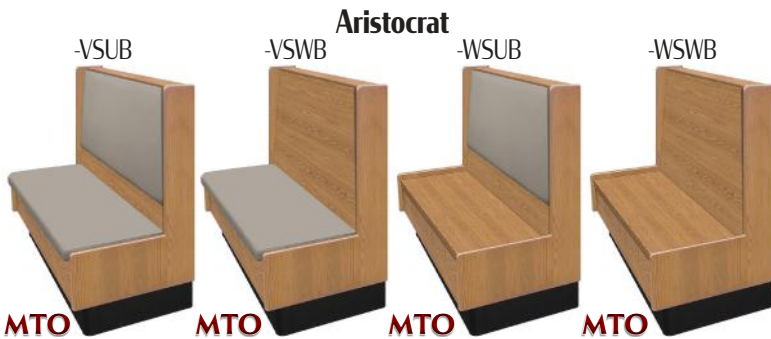

Mingo

Laminate Options:
PINNACLE DECORATIVE LAMINATES
FORMICA
Wilsonart

MTO - Made To Order Products

In-House Booth & Bench Vinyls

In-House Wood Stain Options

No springs to break, sag or squeak. Our seats have fully sculpted, springless foam.

Seats are reversible & removable - prolonging the life of seat & making it easier to clean.

Both booth ends are finished for endless room reconfiguration possibilities.

Independent seat backs are bolted, not glued or stapled to base - adding strength & durability.