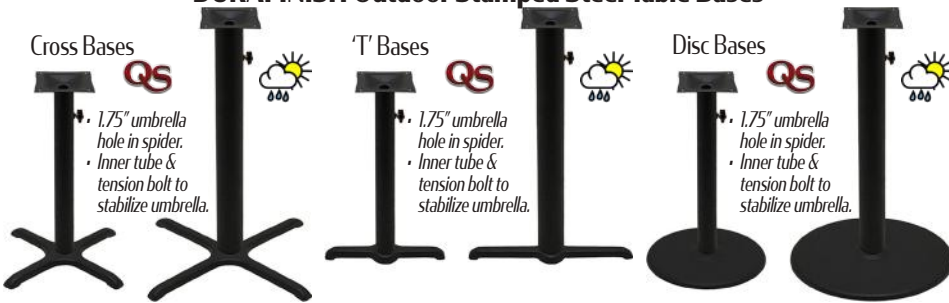

DURAFINISH Outdoor Stamped Steel Table Bases

Cross Bases

QS

T' Bases

QS

Disc Bases

QS

- 1.75" umbrella hole in spider.
- Inner tube & tension bolt to stabilize umbrella.

- 1.75" umbrella hole in spider.
- Inner tube & tension bolt to stabilize umbrella.

- 1.75" umbrella hole in spider.
- Inner tube & tension bolt to stabilize umbrella.