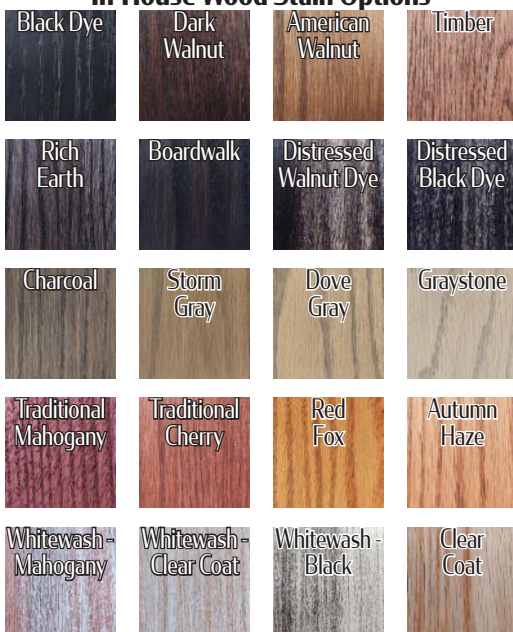

Laminate Options:
PINNACLE DECORATIVE LAMINATES FORMICA Wilsonart

Woodland - Oak veneer w/ solid wood edge

Charcoal

MTO

In-House Wood Stain Options

E*Wood - Oak veneer w/ engineered wood edge

~1" & ~2" thicknesses
American Walnut

MTO

Overlay - Laminate w/ solid wood edge

Pinnacle C 476 MO Rio Rose
w/ Timber edge stain

MTO

Inlay - Laminate w/ solid wood edge

Pinnacle C II SF Black
w/ Autumn Haze edge stain

MTO

Darkwash - Oak veneer w/ engineered wood edge - stained, distressed then protective clear coat

~1" & ~2" thicknesses
Distressed Black Dye

MTO

~1" & ~2" thicknesses
Distressed Walnut Dye

MTO

Smart Wood - Wood veneer w/ inlay edge

Graystone

MTO

Whitewash - Oak veneer w/ engineered wood edge - stained, whitewashed, distressed then protective clear coat