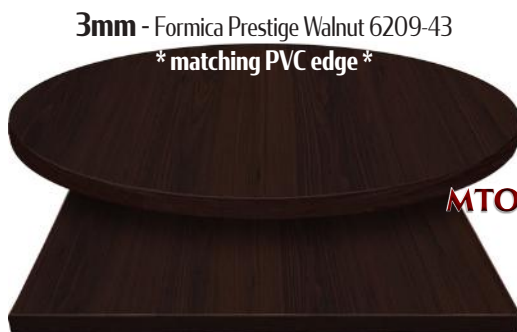

3mm PVC Edge In-House Options

MTO
Made To Order Products

Laminate Options:
PINNACLE DECORATIVE LAMINATES   FORMICA   Wilsonart