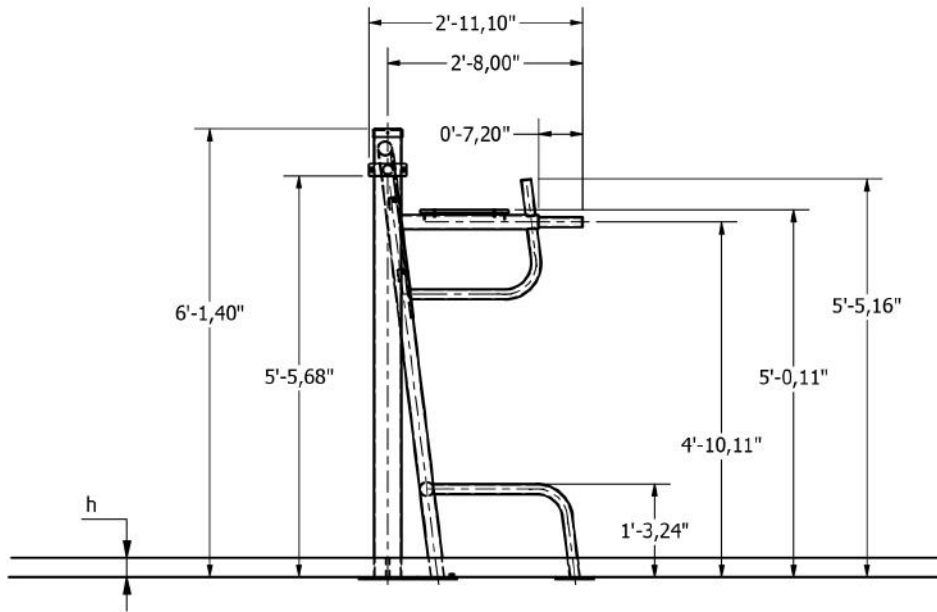

Attributes

Product code	1-1-042
Certificate	EN 16630, ASTM F3101
Age group	14 + years
Capacity	1 person
Max. weight load	218.26 lbs
Type	Fitness
Difficulty level	Medium

Side View

Plan View

Installation information

Number of installers (concrete)	At least 2 people
Total installation time (concrete)	45-90 min.
Number of installers (equipment)	At least 2 people
Total installation time (equipment)	30-60 min.
Excavation volume	27,55 ft ³
Concrete volume	27,55 ft ³
Size of the base structure	59.6 x 59.6 x 13.78 „
Anchoring options	In-ground or surface
In combined structures, the volume of concrete required varies.	

Technical specification

Safety surface area	Around 4.92 ft radius
Net weight	136.69 lbs
Material	S235
Critic fall height	53.94"
Color options	

For more color options, discuss with your sales representative.