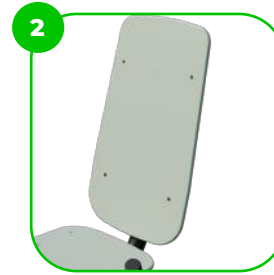

The seats and backrests are made of strong HDPE material. Which is fully heat, moisture and UV resistant.