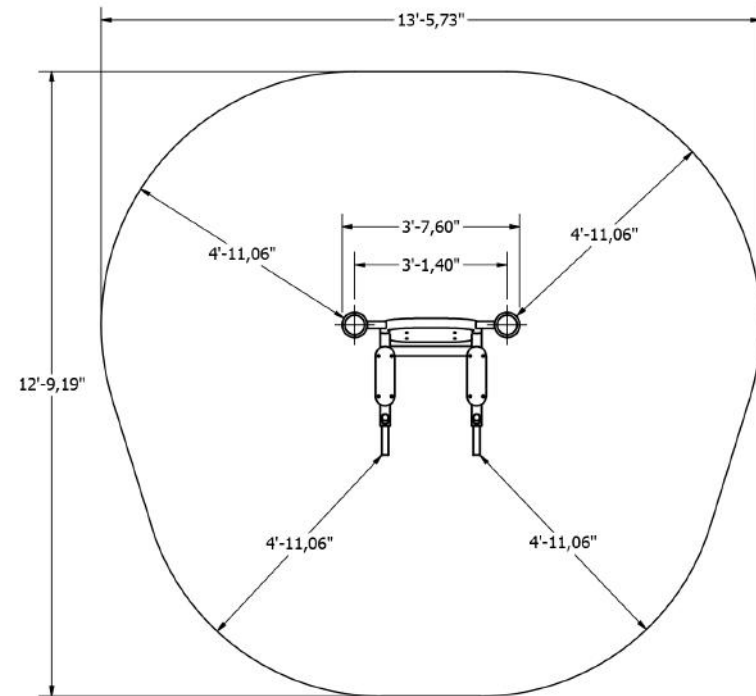

Attributes

Product code	1-1-042
Certificate	EN 16630, ASTM F3101
Age group	14 + years
Capacity	1 person
Max. weight load	218.26 lbs
Type	Fitness
Difficulty level	Medium

Side View

Plan View

Installation information

Number of installers (concrete)	At least 2 people
Total installation time (concrete)	45-90 min.
Number of installers (equipment)	At least 2 people
Total installation time (equipment)	30-60 min.
Excavation volume	27,55 ft ³
Concrete volume	27,55 ft ³
Size of the base structure	59.6 x 59.6 x 13.78 „
Anchoring options	In-ground or surface
In combined structures, the volume of concrete required varies.	

Technical specification

Safety surface area	Around 4.92 ft radius
Net weight	136.69 lbs
Material	S235
Critic fall height	53.94"
Color options	

For more color options, discuss with your sales representative.