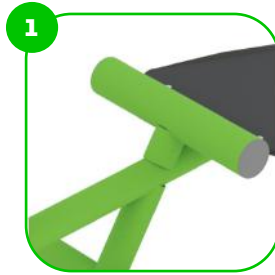

Material specification

The element is made of high quality S235 steel, which has been cleaned via sandblasting. A corrosion resistant powder coating finish is then applied. Also available with galvanized surface for even greater protection and longevity!