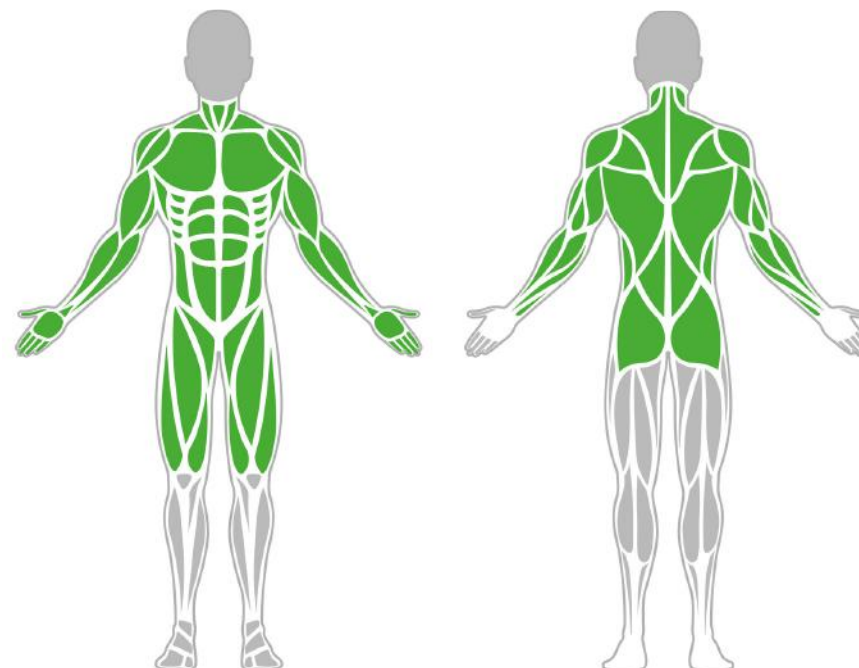

Muscle Groups Focus

Multifunctional Trainer 950

The multifunctional trainer is a versatile piece of workout equipment that allows for leg raises, knee raises, and dips with the front handles of the element. This versatility makes this element the perfect choice for those people who are looking for complex outdoor training equipment for the home.

Attributes

Product code	1-1-042
Certificate	EN 16630, ASTM F3101
Age group	14 + years
Capacity	1 person
Max. weight load	218.26 lbs
Type	Fitness
Difficulty level	Medium

Side View

Plan View

Installation information

Technical specification

Safety surface area	Around 4.92 ft radius
Net weight	136.69 lbs
Material	S235
Critic fall height	53.94"
Color options	

For more color options, discuss with your sales representative.

The seats and backrests are made of strong HDPE material. Which is fully heat, moisture and UV resistant.

The connecting elements are fastened with vandal-proof stainless steel screws and nuts.

The ends of the bars and posts are sealed with injection-moulded plastic caps.