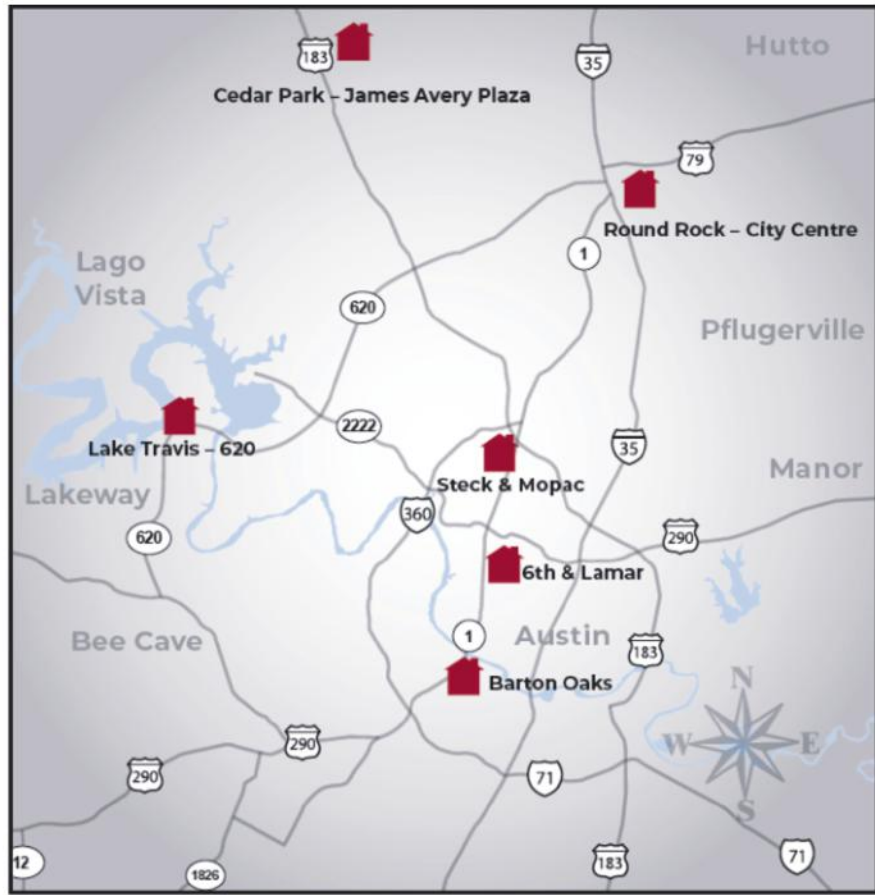

TRUST OUR TEAM

TO GUIDE YOU IN THE RIGHT DIRECTION

6th and Lamar

524 N Lamar Blvd.
Ste 200
Austin, TX 78703
(512) 472-8421 main

Cedar Park at James Avery Plaza

6300 183A Frontage Rd
Ste 280
Cedar Park, TX 78641
(512) 254-7678 main

Round Rock – City Centre

559 S IH-35
Ste 300
Round Rock, TX 78664
(512) 582-4900 main

Barton Oaks

901 S MoPac Expy
Bldg III, Ste 100
Austin, TX 78746
(512) 472-9231 main

Lake Travis – 620

1313 Ranch Rd 620 S
Ste 101
Lakeway, TX 78734
(512) 263-5651 main

Steck and Mopac

8200 N Mopac Expy
Ste 100
Austin, TX 78759
(512) 795-8434 main

stewart.com/Austin

© 2024 Stewart. All rights reserved.