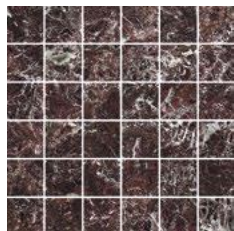

ROSSO LEVANTO*