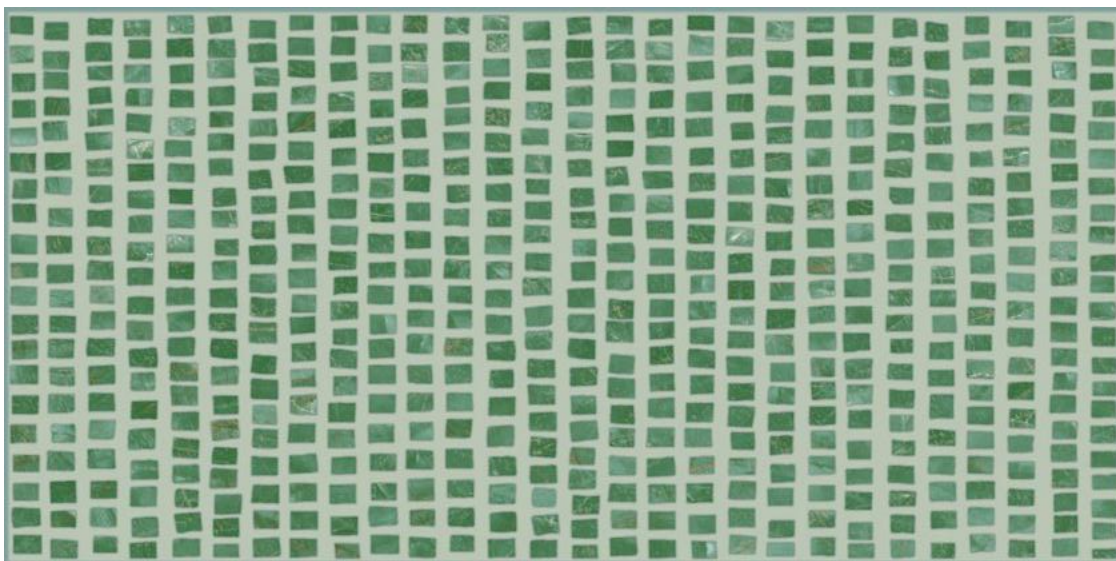

74x148 - 29"x58" +

VETRO ROSSO

VETRO AZUL

EMERALD

MARMOREA INTENSA

gres porcellanato +

MOSAICO 5x5 - 2"x2" ■+

in fogli 30x30 da 36 pezzi - in 30x30 - 12"x12" sheet made up of 36 pieces