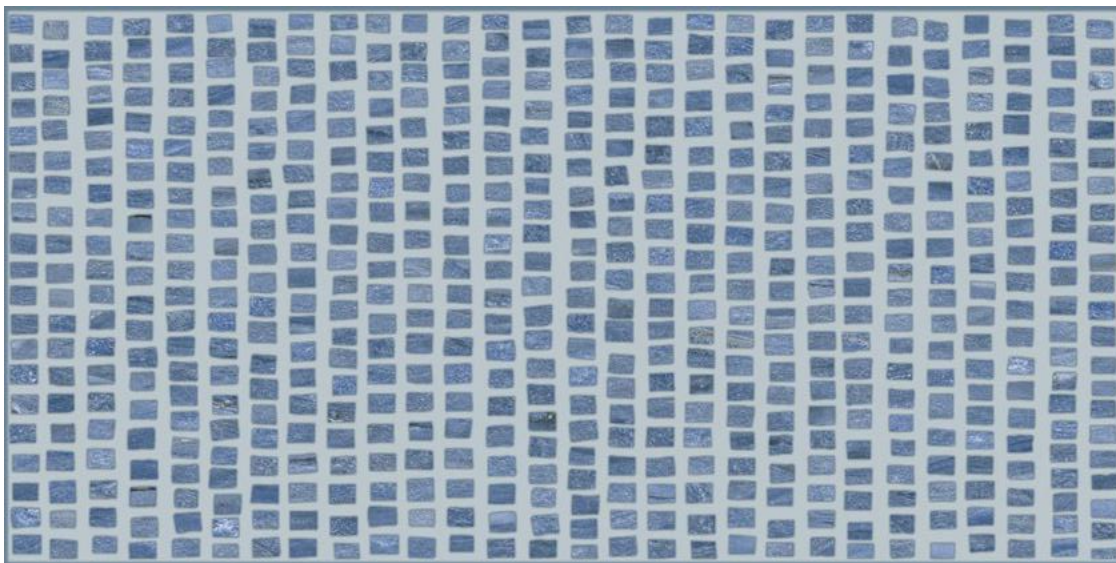

74x148 - 29"x58" +

VETRO ROSSO

VETRO AZUL

EMERALD

MARMOREA INTENSA

gres porcellanato +

MOSAICO 5x5 - 2"x2" ■+

in fogli 30x30 da 36 pezzi - in 30x30 - 12"x12" sheet made up of 36 pieces