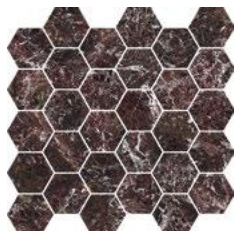

MOSAICO EXA +

in fogli 30x30 da 30 pezzi - in 30x30 - 12"x12" sheet made up of 30 pieces

BIANCO LUCE

VENATO CAMEL

ROSSO LEVANTO

AZUL BAHIA

EMERALD DREAM

MOSAICO WEAVE +