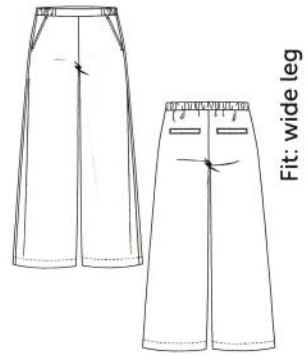

Article: 6262 Airy Cotton

100% Cotton

Fit: wide leg

Jolie 6/8

Style: 205168
Price: 055149059.57
LH/FW/SL: 30/63/60