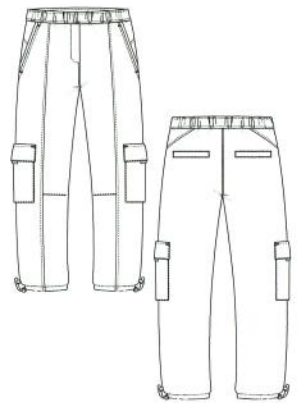

Article: 9137 Balloon Silk

100% Polyester

RAFFAELLO
ROSSI

Fit: relaxed

Pascale

Style: 2444
Price: 074199078.76
LH/FW/SL: 30/54/77