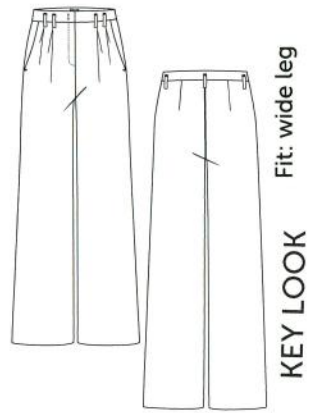

Article: 6916 Lurex Pin Stripe

45% Lyocell
30% Linen
23% Cotton
1% Polyester
1% Metallic Fibre

exclusive

Fit: wide leg

KEY LOOK

Mayla
Style: 2066
Price: 070189074.72
LH/FW/SL: 25/57/83