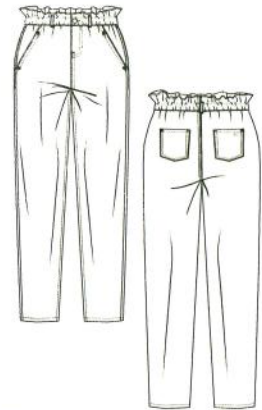

Fit: relaxed

Riana 7/8
Style: 205378
Price: 067179071.69
LH/FW/SL: 31/36/72