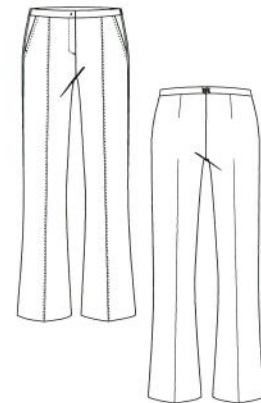

Fit: flared

KEY LOOK

Doro Flared
Style: 50621
Price: 059159063.61
LH/FW/SL: 25,5/60/83