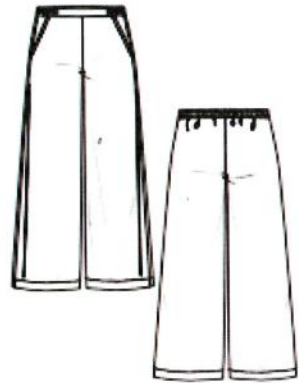

Col.: 921 silver

Article: 6369 Aquatic Flower

100% Linen

exclusive

RAFFAELLO
ROSSI

Fit: wide leg

Albena
Style: 28213
Price: 074199078.76
LH/FW/SL: 29/63/83

Fit: wide leg