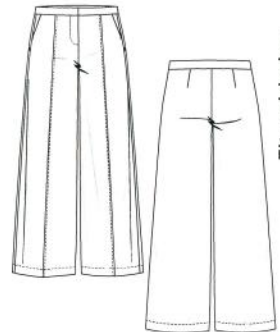

Fit: wide leg

Palina 6/8 R

Style: 261023
Price: 063169067.65
LH/FW/SL: 27/55/68