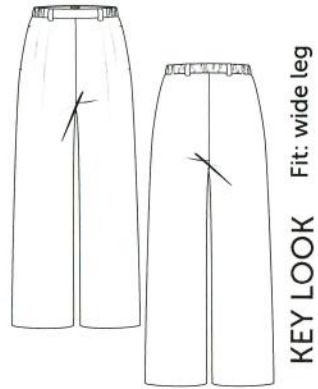

Col.: 990 black

Delivery date: 01.12.2024 - 31.01.2025

S/S 2025

Article: 9136 Aquarelle Poppy

100% Viscose

exclusive

RAFFAELLO
ROSSI

KEY LOOK Fit: wide leg