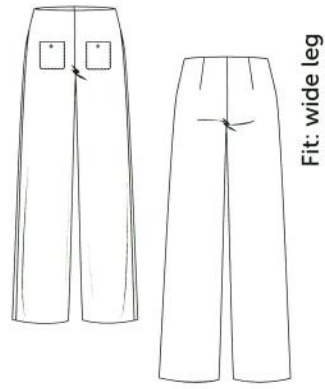

Col.: 81 blue graphical

Article: 8892 Uni Bouclé

60% Polyester
34% Cotton
5% Viscose
1% Elastane

exclusive

RAFFAELLO
ROSSI

Fit: wide leg

Elaine P

Style: 29931
Price: 074199078.76
LH/FW/SL: 25/53/80