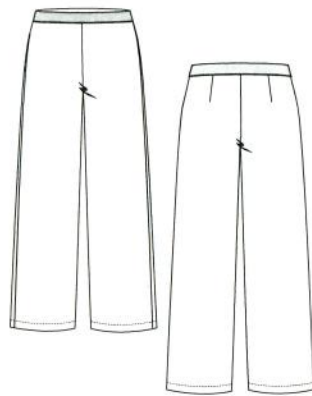

Article: 6912 Fancy Multicolour Lace

100% Viscose

exclusive

RAFFAELLO
ROSSI

Fit: wide leg

Elaine 7/8 Ribbon
Style: 299337
Price: 063169067.65
LH/FW/SL: 26/54/70