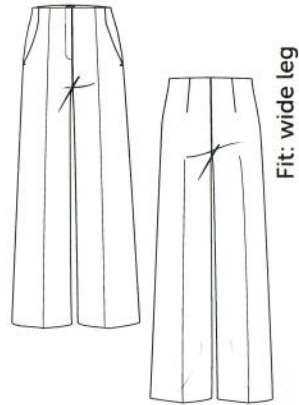

Article: 9002 Summer Crepe

68% Polyester
30% Viscose
2% Elastane

RAFFAELLO
ROSSI

Fit: wide leg

Agatha
Style: 27491
Price: 059159063.61
LH/FW/SL: 29/68/83