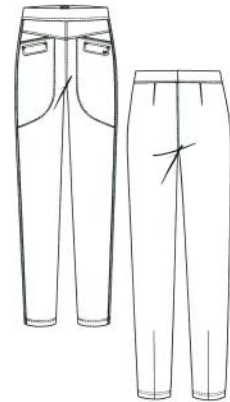

Article: 9902 High Tech Jersey

75% Polyamide
25% Elastane

RAFFAELLO
ROSSI

Fit: relaxed

Alin 7/8

Style: 253278
Price: 063169067.65
LH/FW/SL: 25,5/32/72