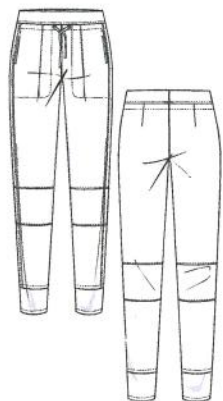

Article: 9987 Hightech Jersey

68% Polyamide
32% Elastane

RAFFAELLO
ROSSI

Fit: relaxed

LS
limited
stock

NOS
l'm on
stock

Candy

Style: 251278
Price: 059159063.61
LH/FW/SL: 24/26,5/74