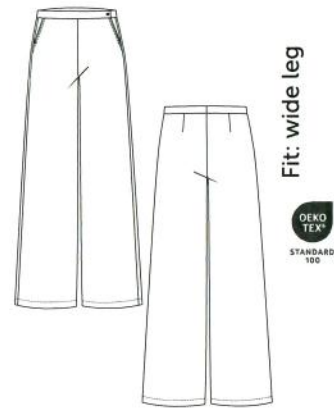

Article: 9139 Blurred Summer Flower

100% Viscose

exclusive

RAFFAELLO
ROSSI

Fit: wide leg

Albena

Style: 28213
Price: 067179071.69
LH/FW/SL: 29/63/83