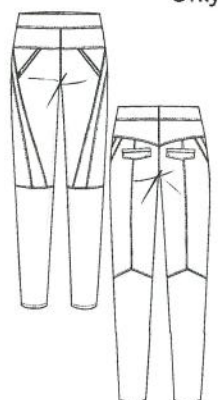

Fit: relaxed

Candy Future

Style: 25123
Price: 063169067.65
LH/FW/SL: 23,5/26,5/74

Fit: straight

LS
limited
stock

NOS
l'm on
stock

Candice Straight

Style: 2057
Price: 055149059.57
LH/FW/SL: 25/47/83