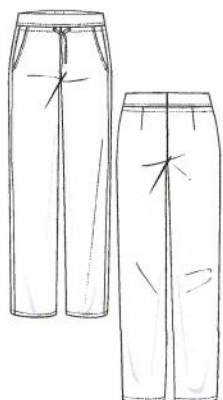

Fit: straight

LS
limited
stock

NOS
l'm on
stock

Candice Straight

Style: 2057
Price: 055149059.57
LH/FW/SL: 25/47/83