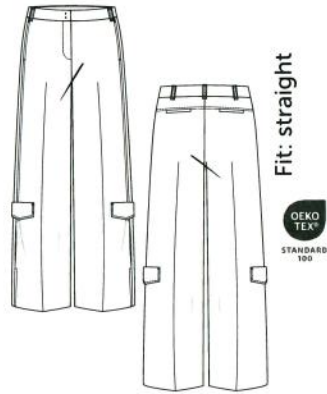

Article: 6908 Fluent Polyester

86% Polyester
14% Elastane

RAFFAELLO
ROSSI

Fit: straight

Jascha

Style: 2447
Price: 074199078.76
LH/FW/SL: 29,5/72/74