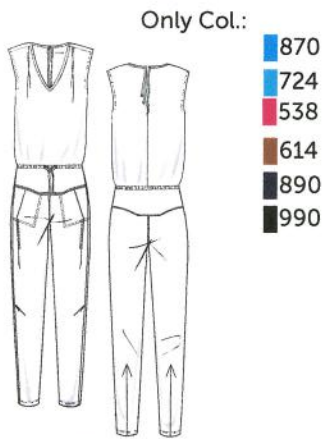

Article: 9902

75% Polyamide
25% Elastane

RAFFAELLO
ROSSI

Gira Jumpy S

Style: 13283
Price: 074199078.76
LH/FW/SL: 29/28/63