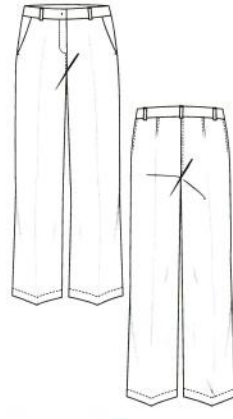

Fit: straight

Olessa 7/8

Style: 256778
Price: 052139056.54
LH/FW/SL: 24,5/48/68