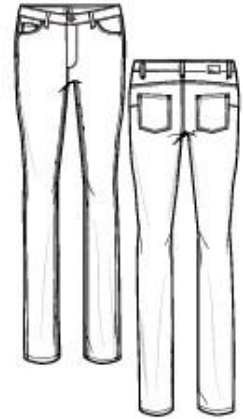

Article: 9600 Soft Cotton Satin

85% Cotton
11% Elastomultiester
4%Elastane

investing in garment dyed
better cotton
BetterCotton.org/MaxBalance

RAFFAELLO
ROSSI

Fit: slim

Suzy Long
Style: 54708
Price: 055149059.57
LH/FW/SL: 23,5/33/78