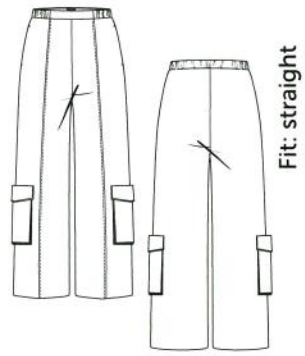

Article: 6824 Light Summer Technical

82% Polyester
18% Polyurethane

RAFFAELLO
ROSSI

Fit: straight

Alma

Style: 5054
Price: 074199078.76
LH/FW/SL: 27,5/60/83