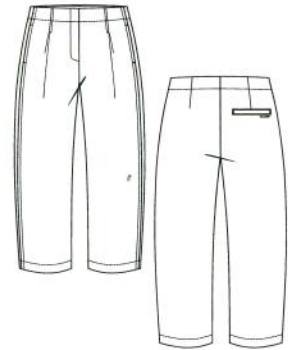

Article: 6262 Airy Cotton

100% Cotton

Fit: wide leg

Jolie 6/8

Style: 205168
Price: 055149059.57
LH/FW/SL: 30/63/60

KEY LOOK
Fit: o-shape

Lisan 6/8

Style: 508168
Price: 063169067.65
LH/FW/SL: 31/46/65