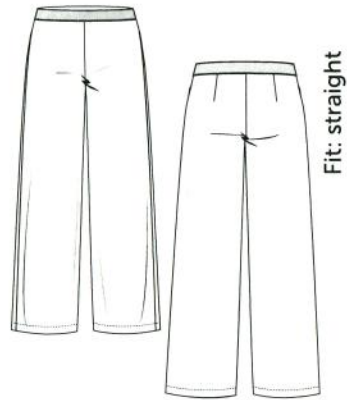

100% Polyester

exclusive

RAFFAELLO
ROSSI

Fit: straight

Elaine Ribbon

Style: 29933

Price: 055149059.57

LH/FW/SL: 25/54/80