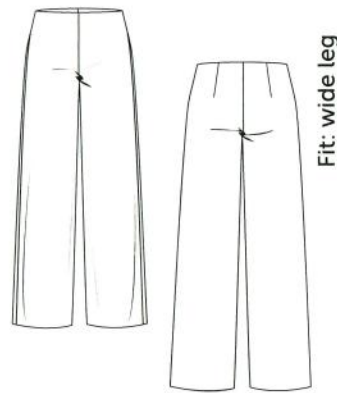

Col.: 89 darkblue graphical

Article: 8885 Bonded Flower Print

54% Viscose
40% Modal
6% Elastane

exclusive

RAFFAELLO
ROSSI

Fit: wide leg

Elaine 7/8

Style: 299378
Price: 070189074.72
LH/FW/SL: 25/53/70