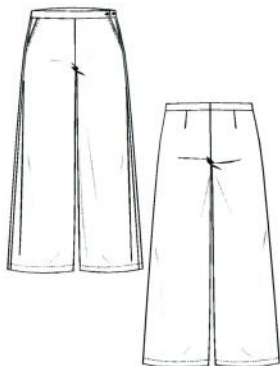

Fit: wide leg

NA

Albena 6/8
Style: 282136
Price: 070189074.72
LH/FW/SL: 29/61/68