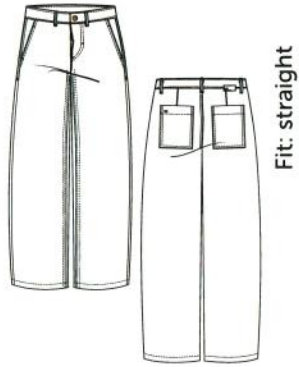

RAFFAELLO
ROSSI

Fit: straight

Yuki

Style: 50551
Price: 067179071.69
LH/FW/SL: 29/52/74

Fit: o-shape
KEY LOOK

Lisan 6/8

Style: 508168
Price: 067179071.69
LH/FW/SL: 31/46/65

Vivian