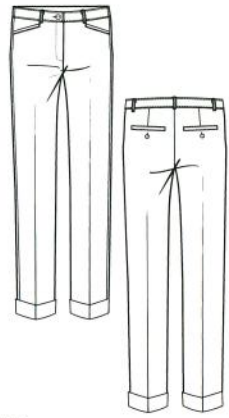

Article: 9623 Light Popeline

96% Cotton
4% Elastane

garment dyed

RAFFAELLO
ROSSI

Fit: slim

Ute
Style: 2296
Price: 059159063.61
LH/FW/SL: 23/35/78