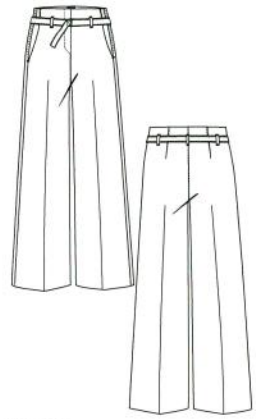

Fit: wide leg

Anais

Style: 28363
Price: 067179071.69
LH/FW/SL: 29/62/81