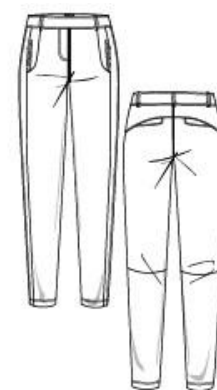

Only Col.:

110
340
890
990

Fit: relaxed

Holly

Style: 2772
Price: 059159063.61
LH/FW/SL: 26/30/70

RAFFAELLO ROSSI

Article: 9987 Hightech Jersey

68% Polyamide
32% Elastane