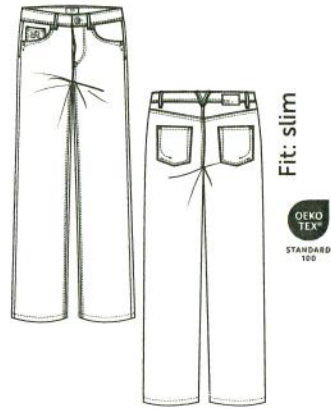

Article: 6627 Coloured Soft Denim

63% Cotton
25% Lyocell
11% Linen
1% Elastane

garment dyed

RAFFAELLO
ROSSI

Fit: slim

Kira
Style: 28179
Price: 067179071.69
LH/FW/SL: 25/48/83

Fit: flared

KEY LOOK