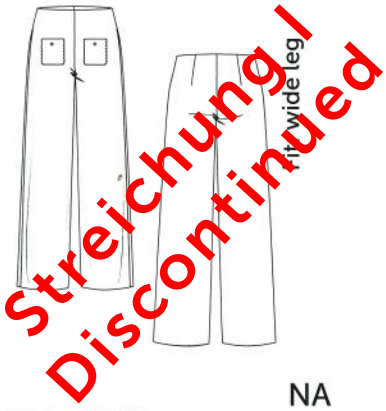

Col.: 81 blue graphical

Article: 8892 Uni Bouclé

60% Polyester
34% Cotton
5% Viscose
1% Elastane

exclusive

RAFFAELLO
ROSSI

Fit: wide leg

Elaine P

Style: 29931
Price: 074199078.76
LH/FW/SL: 25/53/80