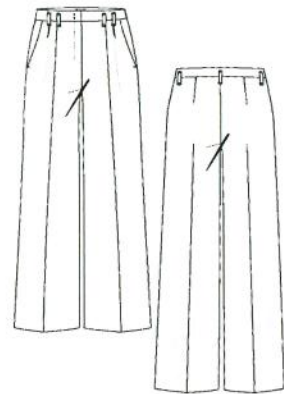

KEY LOOK Fit: wide leg

Mayla 6/8

Style: 206668
Price: 067179071.69
LH/FW/SL: 32,5/48/67

Fit: wide leg

Palina 6/8 R

Style: 261023
Price: 063169067.65
LH/FW/SL: 27/55/68

KEY LOOK Fit: wide leg
NA

Mayla