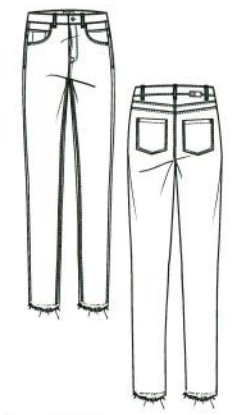

Fit: slim

Amal 7/8
Style: 281297
Price: 055149059.57
LH/FW/SL: 24,5/28/70