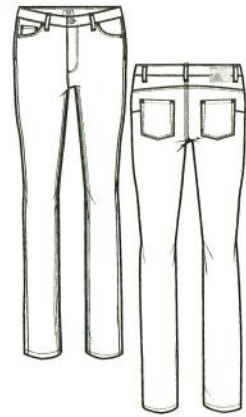

Article: 9404 Coloured Denim

89% Cotton
9% Elastomultiester
2% Elastane

garment dyed

Fit: slim

Suzy
Style: 54704
Price: 055149059.57
LH/FW/SL: 23,5/33/74