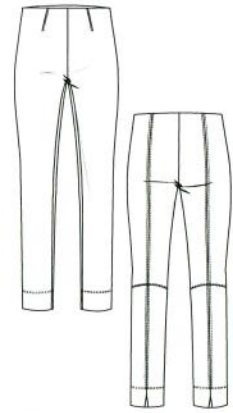

Article: 8880 Multi Colour Bow

87% Polyamide
13% Elastane

Fit: slim

Penny

Style: 212978
Price: 063169067.65
LH/FW/SL: 23/29/74