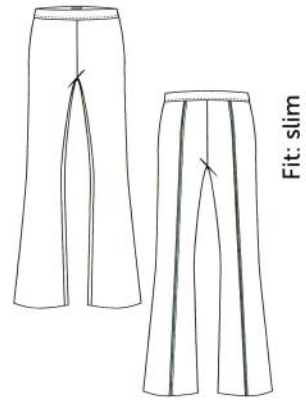

Article: 3022 Graphical Uni Jacquard

92% Polyamide
8% Elastane

Fit: slim

Macy
Style: 2193
Price: 055149059.57
LH/FW/SL: 25/42/81