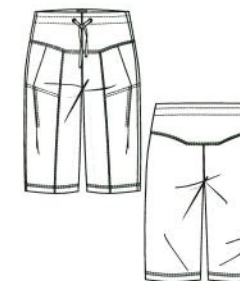

Gira Short

Style: 1514
Price: 048129052.50
LH/FW/SL: 29/59/26