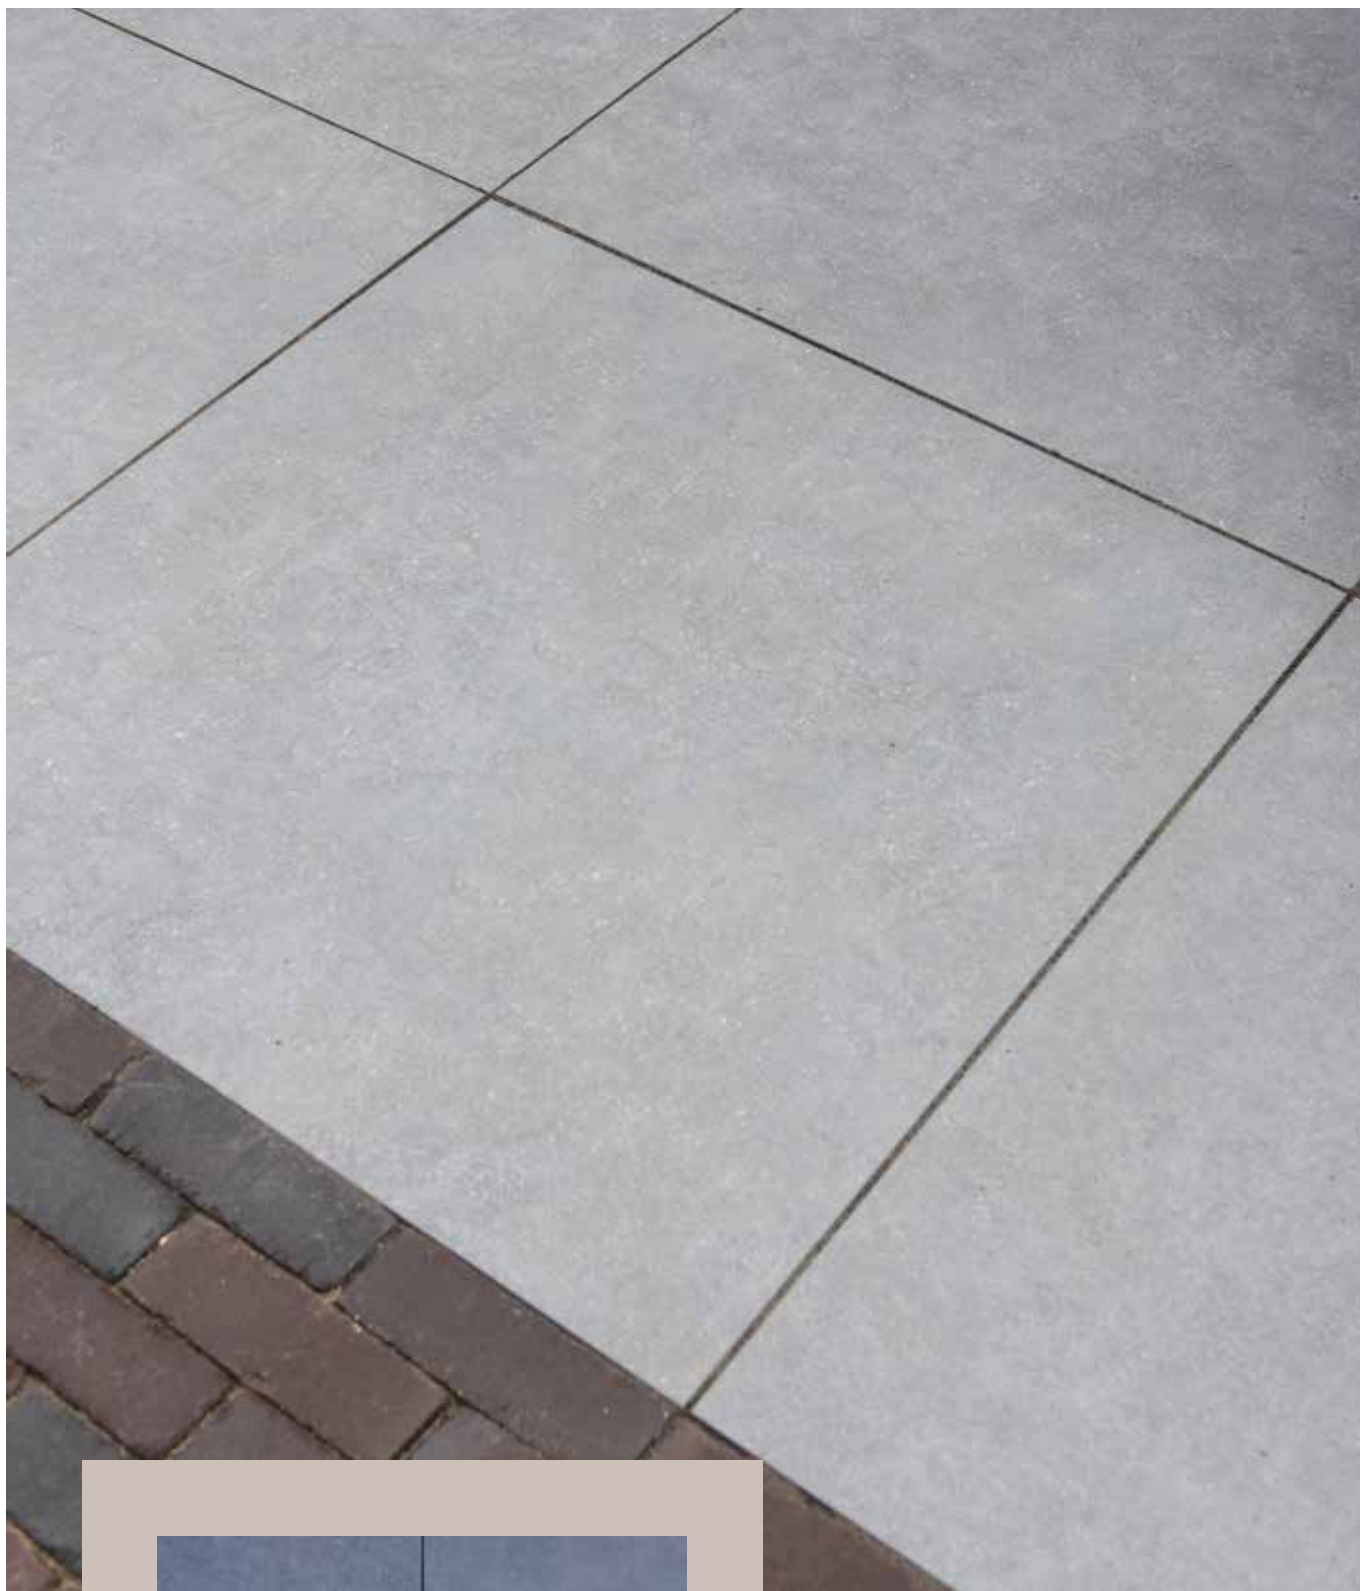

Keramische tegels zijn bestand tegen krassen en slijten en zijn bovendien kleurvast