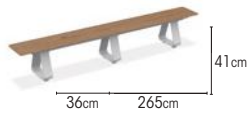

# ELKO

dining table

bench

coffee & side table

Mixing and matching is a breeze with the wide range of tables, benches and side tables featured in the Elko collection. Its signature rounded style gives the collection a playful, trendy, and modern look. The tabletops are available in different shapes, sizes and materials like natural, A-grade teak wood or stylish ceramic. Add some fun to your outdoor space.

ELKO dining table, bench GALATI dining chair

ELKO dining table FORTUNA ROPE dining chair

ELKO bar table BUTTERFLY bar chair

ELKO dining table

ELKO coffee tables

ELKO coffee tables

bench	<b>265cm</b> charcoal white	teak seat teak seat	08-000377 08-000378
bench	<b>300cm</b> charcoal white	teak seat teak seat	08-000381 08-000382
side table	<b>45cm</b> charcoal black mat white	01-000562 01-002979 01-000565	
coffee table	<b>60cm</b> charcoal white	01-000563 01-000566	
coffee table	<b>90cm</b> charcoal white	01-000564 01-000567	