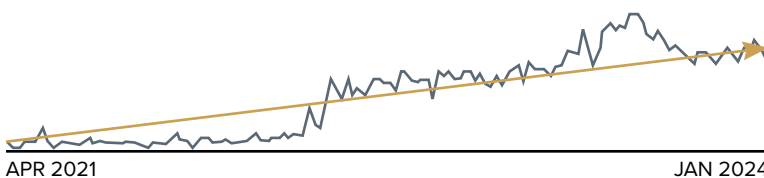

INTRODUCING TISH LYON...

PERMANENT *Jewellery*

Discover our latest: the Tish Lyon permanent jewellery range—meticulously crafted from durable 9ct yellow gold in six exquisite designs. Can be worn as a bracelet, anklet or ring and seamlessly compatible with our Tish Charm range, offering endless customization. Elevate your clients' experience and expand your studio's offerings with lasting sophistication and self-expression.

DID YOU KNOW?

- Permanent Jewellery interest has risen by 6x since 2021
- 80% avg. profit margin per bracelet
- Set up costs are minimal

PERMANENT JEWELLERY MARKET