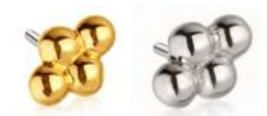

14ct

TLPIN114
Honeycomb Pin Attachment
Colour: YG / WG
Size: 5mm

14ct

TLPIN115
Marquise Gem Pin Attachment
Colour: YG / WG
Size: 6*3mm

14ct

TLPIN113
Triple Gem Pin Attachment
Colour: YG / WG
Size: 7*2mm

14ct

Gem Colour: AM / AQ / BT / CI / CR / EM / GA / LR / LV / PE / RU / SA

TLPIN116
Flower Crescent Pin Attachment
Colour: YG / WG
Size: 9.5*3mm

14ct

TLPIN117
Gem Bee Pin Attachment
Colour: YG / WG
Size: 6*5mm

14ct

TLPIN118
Lightning Bolt Pin Attachment
Colour: YG / WG
Size: 8*4mm

14ct

TLPIN120
Triple Ball Pin Attachment
Colour: YG / WG
Size: 3mm

14ct

14ct

TLPIN119
Quad Cluster Pin Attachment
Colour: YG / WG
Size: 4*3mm

14ct

TLPIN121
Fleur-De-Lis Gem Pin Attachment
Colour: YG / WG
Size: 6*8mm

14ct

TLPIN122
Moon Pin Attachment
Colour: YG / WG
Size: 4mm

14ct

14ct

TLPIN123
Moon Gem Pin Attachment
Colour: YG / WG
Size: 4mm

14ct