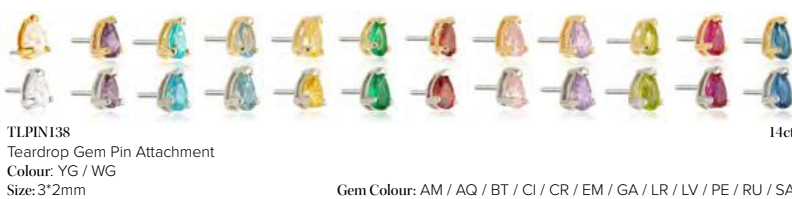

TLPIN131 14ct
Double Gem Pin Attachment
Colour: YG / WG
Size: 2*3, 1mm

TLPIN132 14ct
Triangle Dot Pin Attachment
Colour: YG / WG
Size: 5mm

TLPIN133 14ct
Honeycomb Gem Pin Attachment
Colour: YG / WG
Size: 5mm

TLPIN134 14ct
Marquise Triple Gem Attachment
Colour: YG / WG
Size: 5*4mm

TLPIN135 14ct
Caeli Cluster Pin Attachment
Colour: YG / WG
Size: 8*4mm

TLPIN136 14ct
Constellation Pin Attachment
Colour: YG / WG
Size: 13*4mm

TLPIN137 14ct
Flower Gem Pin Attachment
Colour: YG / WG
Size: 5mm

TLPIN141 14ct
Bezel Set Opal Pin Attachment
Colour: YG / WG
Size: 3mm

TLPIN138 14ct
Teardrop Gem Pin Attachment
Colour: YG / WG
Size: 3*2mm

14ct
TLPIN144
Double Bezel Chain Attachment
Colour: YG

TLPIN145 14ct
Jewelled Snake Pin Attachment
Colour: YG / WG

Gem Colour: AM / AQ / BT / CI / CR / EM / GA / LR / LV / PE / RU / SA

TLPIN146 14ct
Snake Pin Attachment
Colour: YG / WG