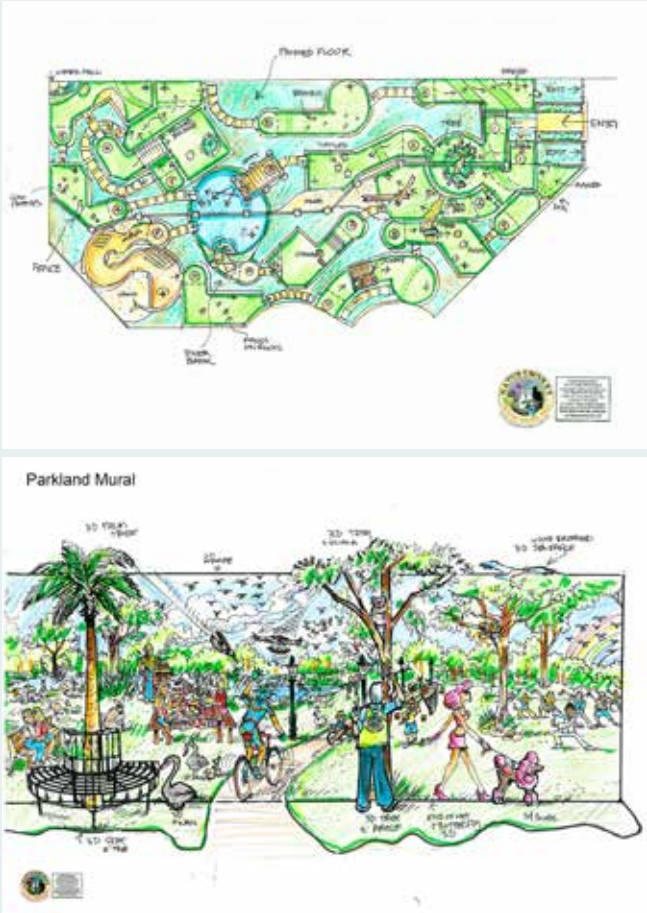

Get ready for some fun. This 18-hole mini golf course is a venue that will entice and entertain whatever the occasion. It will tickle the sense of the young and old big and small, be adventurous and hang out with the gang. The course has a selection of humour inspired props that Natureworks has placed carefully around the course to keep customers entertained and designed within the theme of the natural world of a Parkland adventure walk. It is filled with whimsical props such as custom-made outback Dunny obstacle, a chimp sitting on a log, a dog peeing, Friesian calf with cow patty, a jetty and bridge artificial rocks and stepping stones.

NATUREWORKS - Mini Golf Courses

Coomera - Gold Coast - Queensland - Putt in the Park

Parkland theme with a twist of humour

NATUREWORKS - Mini Golf Courses

Coomera - Gold Coast - Queensland - Putt in the Park

Concept Art for Parkland Themed Mini Golf

Parkland theme with twist of humour

NATUREWORKS - Mini Golf Courses

Coomera - Gold Coast - Queensland - Putt in the Park

Parkland theme with *twist of humour*

NATUREWORKS - Mini Golf Courses

Coomera - Gold Coast - Queensland - Putt in the Park

Parkland theme with *twist of humour*

NATUREWORKS - Mini Golf Courses

Coomera - Gold Coast - Queensland - Putt in the Park

Parkland theme with *twist of humour*