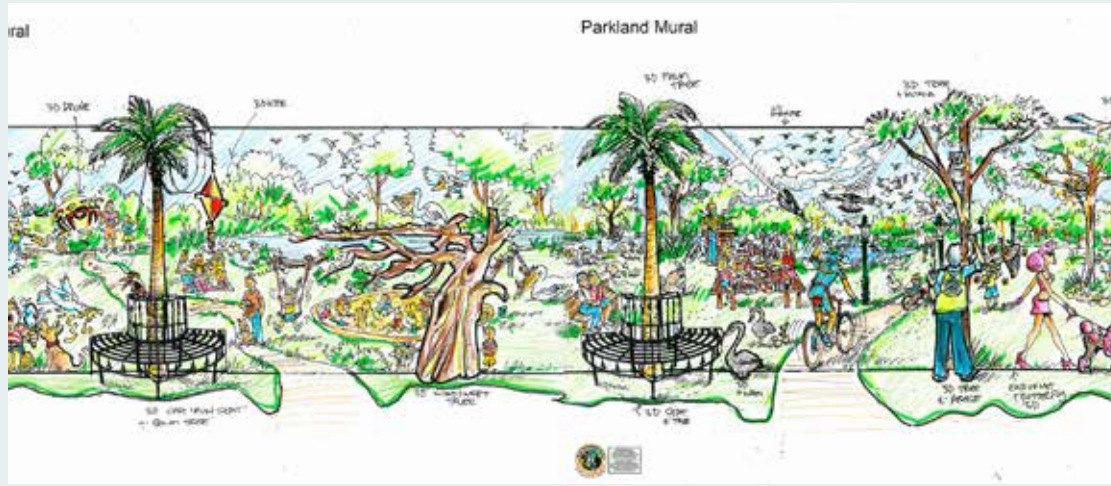

Parkland theme with twist of humour

Putt in the Park - Westfield Shopping Centre - Coomera

Westfield Shopping Centre in Coomera on the Gold Coast is now open to the public.

Natureworks was a commission to design 18 holes of putt-putt with a twist of humour.

Get ready for some fun. This 18-hole mini golf course is a venue that will entice and entertain whatever the occasion. It will tickle the sense of the young and old big and small, be adventurous and hang out with the gang. The course has a selection of humour inspired props that Natureworks has placed carefully around the course to keep customers entertained and designed within the theme of the natural world of a Parkland adventure walk. It is filled with whimsical props such as custom-made outback Dunny obstacle, a chimp sitting on a log, a dog peeing, Friesian calf with cow patty, a jetty and bridge artificial rocks and stepping stones.

NATUREWORKS - Mini Golf Courses

Coomera - Gold Coast - Queensland - Putt in the Park

Parkland theme with a twist of humour

NATUREWORKS - Mini Golf Courses

Coomera - Gold Coast - Queensland - Putt in the Park