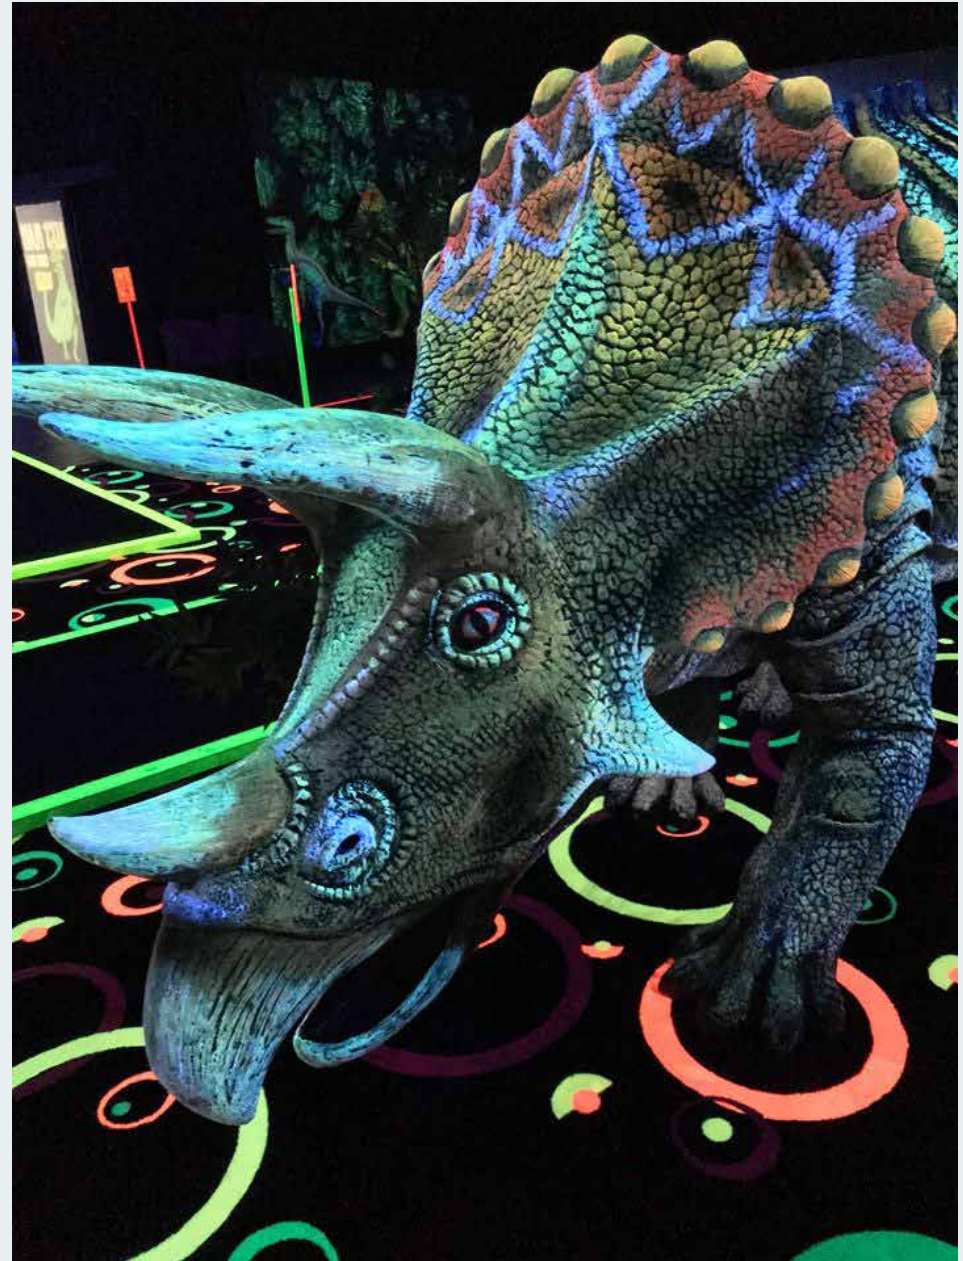

Black Light - Prehistoric Mini Golf - Western Australia

NATUREWORKS - Mini Golf Courses

Black Light - Prehistoric Mini Golf - Western Australia

NATUREWORKS - Mini Golf Courses

Black Light - Prehistoric Mini Golf - Western Australia

NATUREWORKS - Mini Golf Courses

Black Light - Prehistoric Mini Golf - Western Australia

NATUREWORKS - Mini Golf Courses

Black Light - Prehistoric Mini Golf - Western Australia

NATUREWORKS - Mini Golf Courses

Black Light - Prehistoric Mini Golf - Western Australia

NATUREWORKS - Mini Golf Courses

Black Light - Prehistoric Mini Golf - Western Australia

NATUREWORKS - Mini Golf Courses

Coomera - Gold Coast - Queensland - Putt in the Park

Get ready for some fun. This 18-hole mini golf course is a venue that will entice and entertain whatever the occasion. It will tickle the sense of the young and old big and small, be adventurous and hang out with the gang. The course has a selection of humour inspired props that Natureworks has placed carefully around the course to keep customers entertained and designed within the theme of the natural world of a Parkland adventure walk. It is filled with whimsical props such as custom-made outback Dunny obstacle, a chimp sitting on a log, a dog peeing, Friesian calf with cow patty, a jetty and bridge artificial rocks and stepping stones.