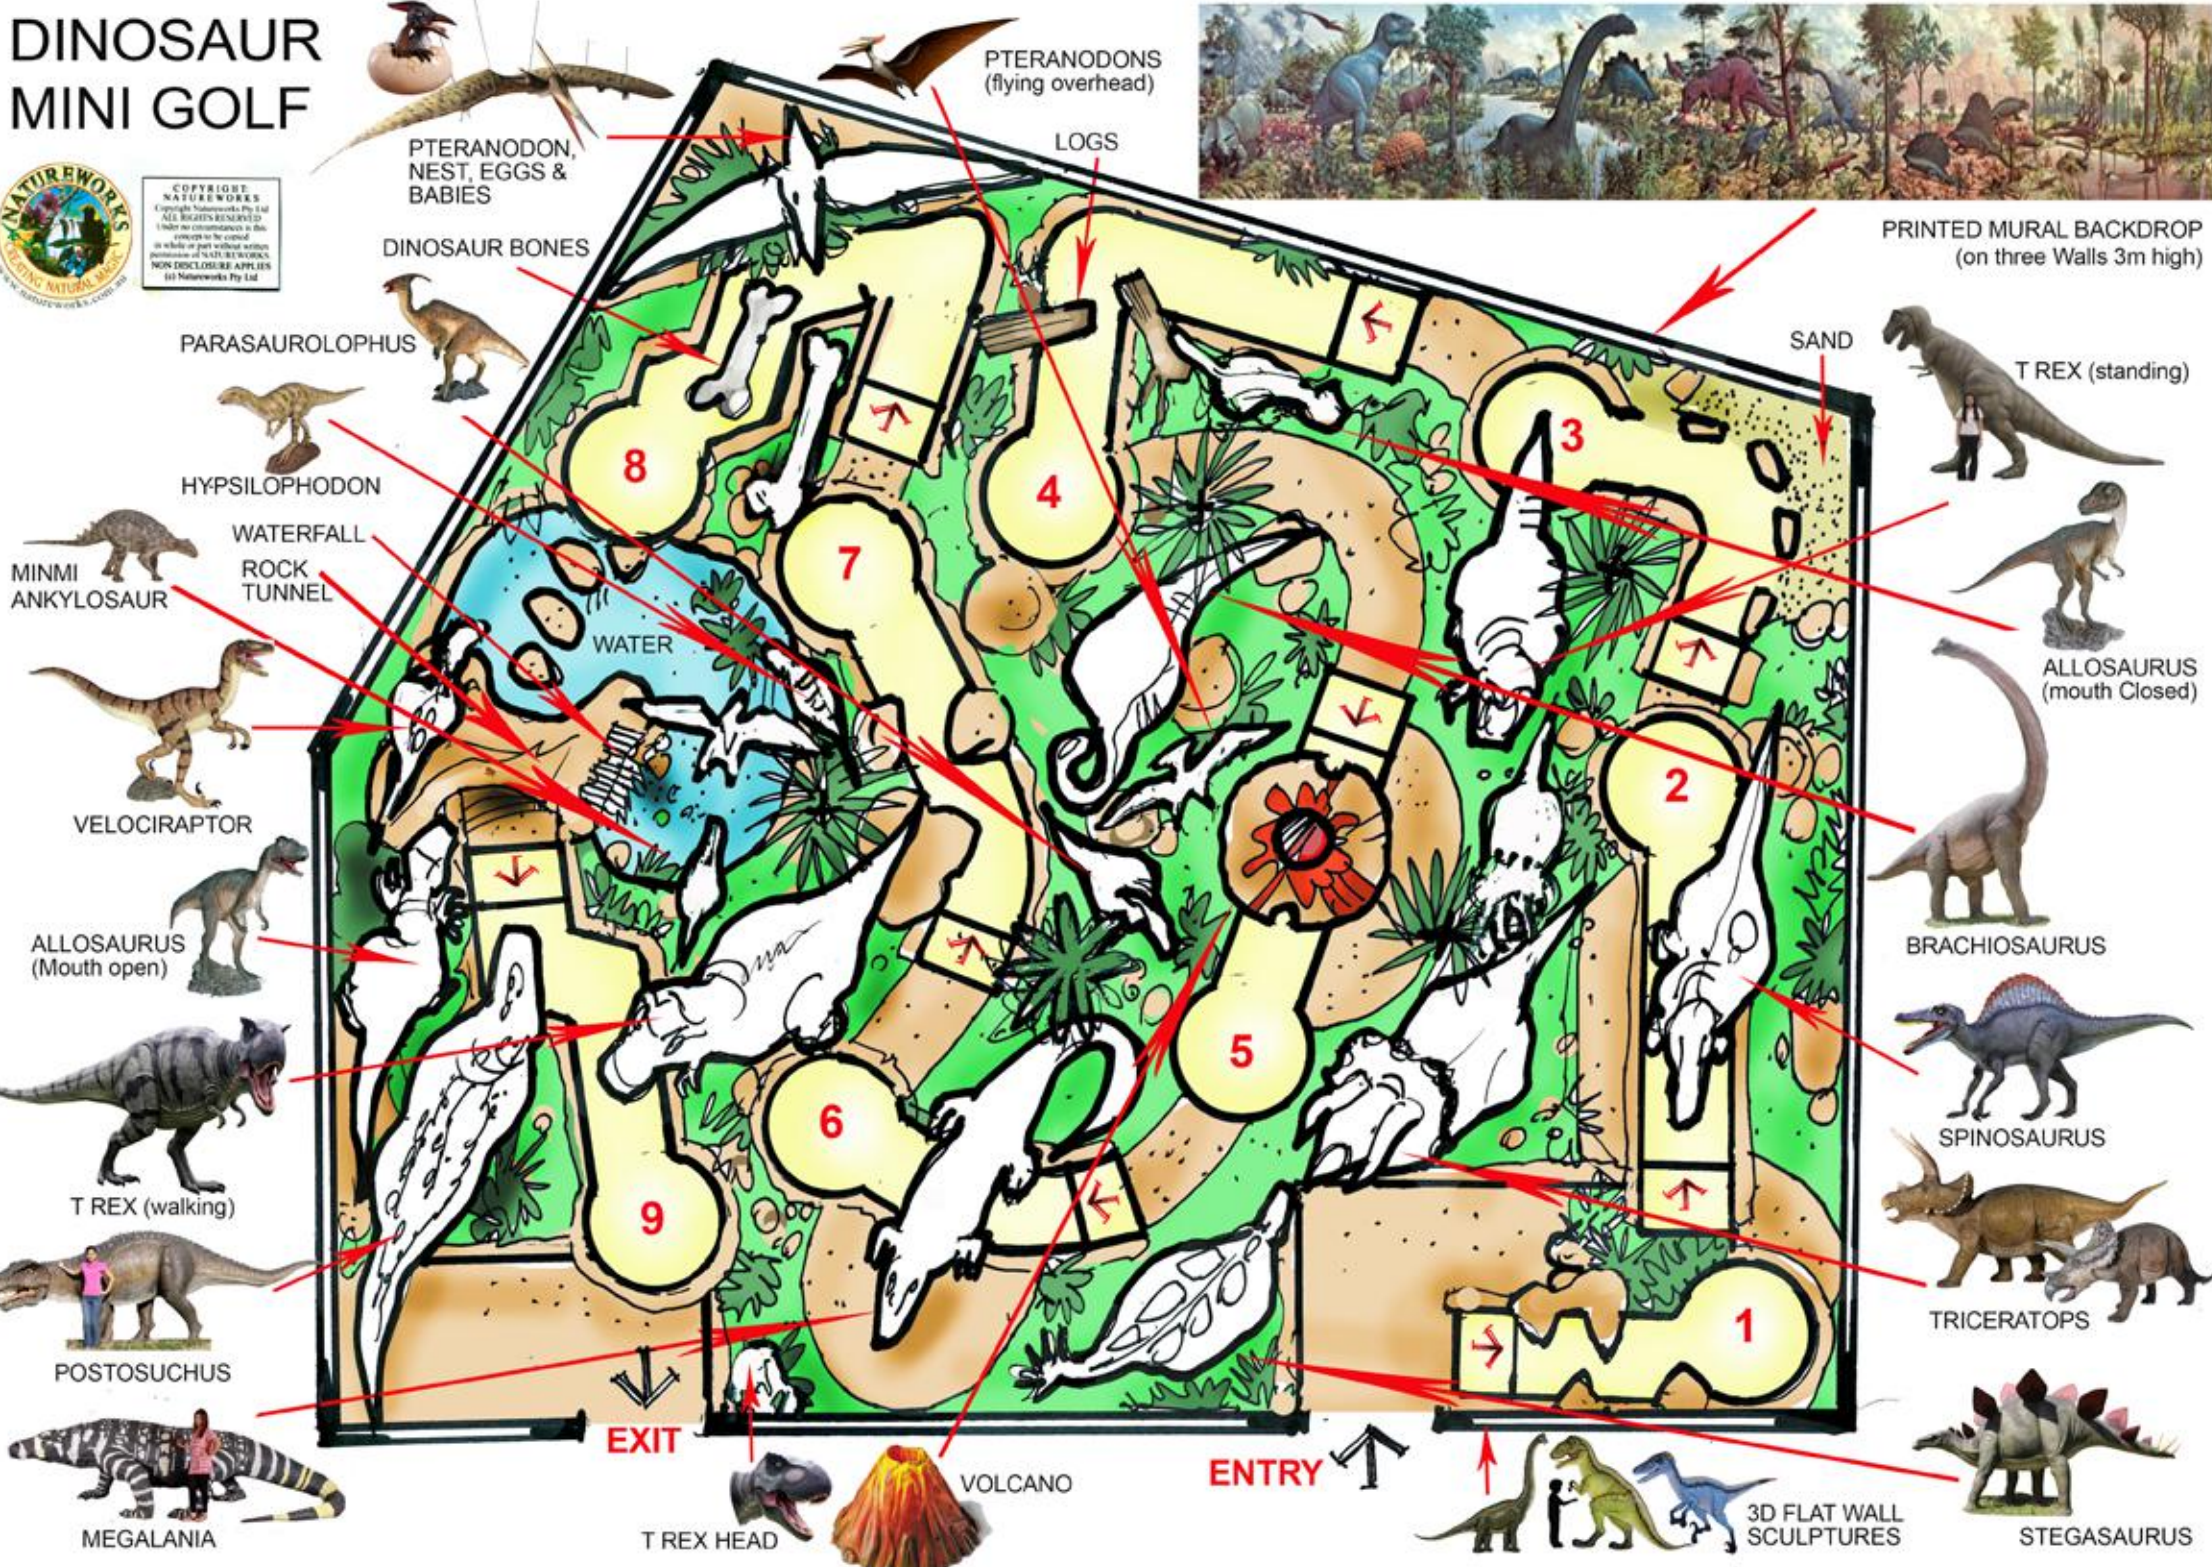

DINOSAUR MINI GOLF

PTERANODON, NEST, EGGS & BABIES

PTERANODONS (flying overhead)

LOGS

DINOSAUR BONES

PRINTED MURAL BACKDROP (on three Walls 3m high)

PARASAUROLOPHUS

SAND

T REX (standing)

HYSILOPHODON

MINMI ANKYLOSAUR

WATERFALL
ROCK TUNNEL

ALLOSAURUS (mouth Closed)

VELOCIRAPTOR

BRACHIOSAURUS

ALLOSAURUS (Mouth open)

SPINOSAURUS

T REX (walking)

TRICERATOPS

POSTOSUCHUS

EXIT

VOLCANO

ENTRY

3D FLAT WALL SCULPTURES

MEGALANIA

T REX HEAD

STEGASAUROS