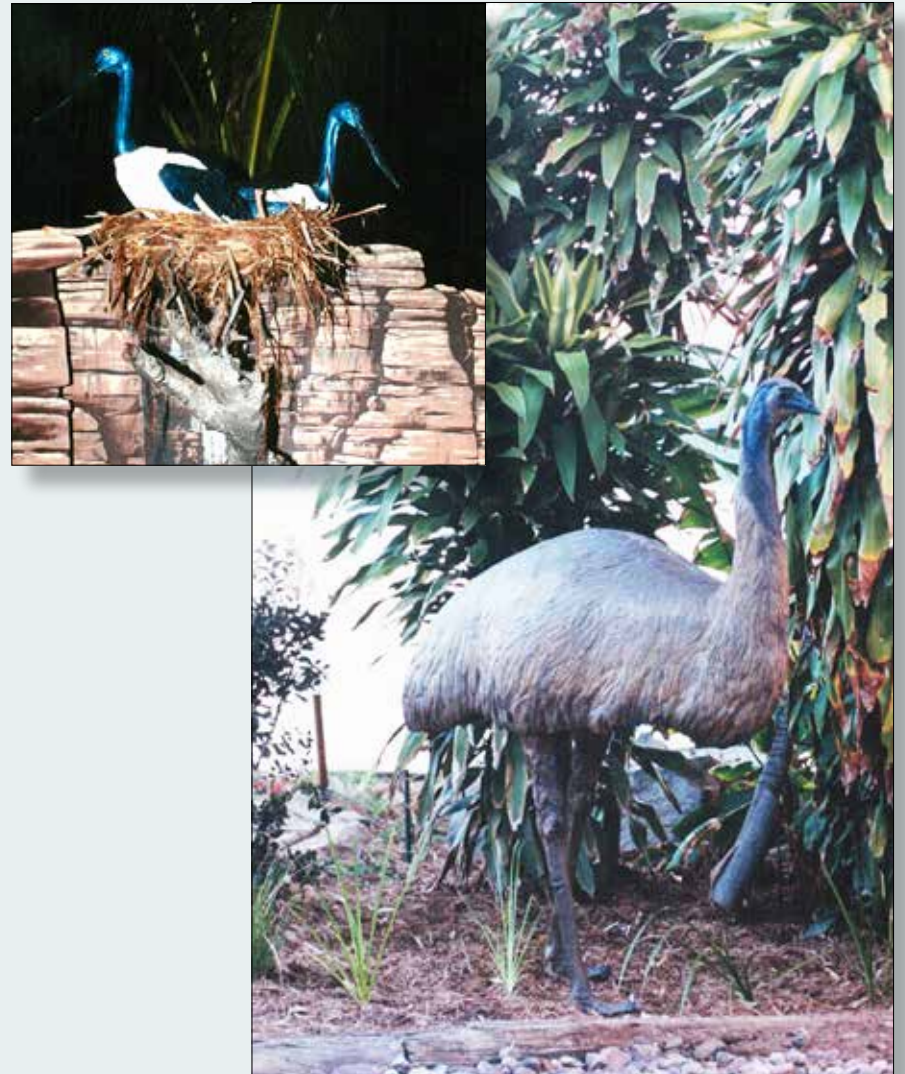

Australiana Theme

NATUREWORKS - Mini Golf Courses

Daydream Island Mini Golf - 1994

Hervey Bay has always been known for its whale watching tours, - here is one diving and revealing its tail.

Aboriginal Weapons

Australiana Theme

NATUREWORKS - Mini Golf Courses

Daydream Island Mini Golf - 1994

The beautiful Blue Mountains and the their 3 sisters are the feature for this hole.

Australiana Theme

NATUREWORKS - Mini Golf Courses

Daydream Island Mini Golf - 1994

Character Tree adds a bit of fun for the little ones.

Australiana Theme

NATUREWORKS - Mini Golf Courses

Daydream Island Mini Golf - 1994

Australiana Theme

Panning for gold has always been a great past time for Australians who dream of one day finding a big nugget.