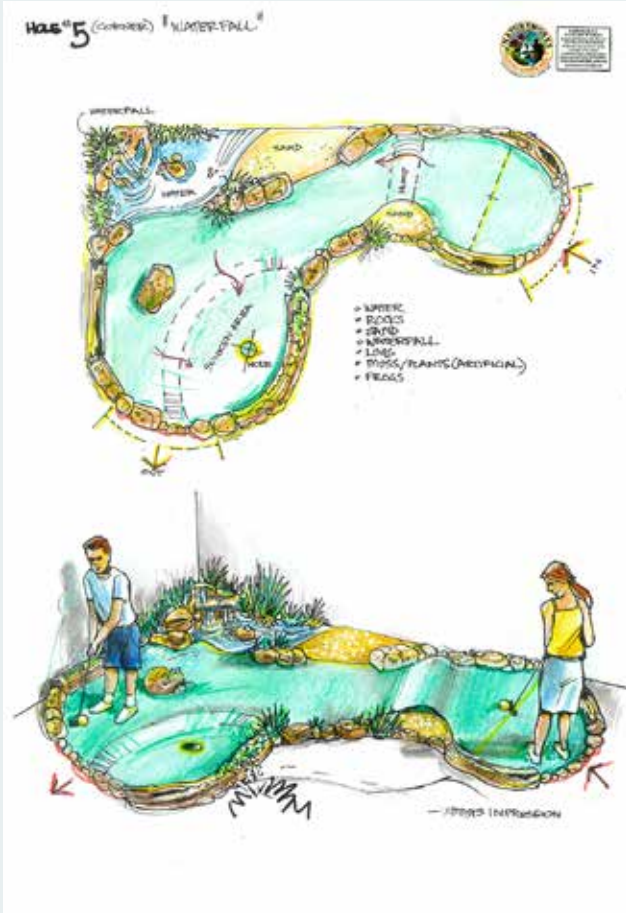

NATUREWORKS - Mini Golf Courses

Coomera - Gold Coast - Queensland - Putt in the Park

Concept Art for Parkland Themed Mini Golf

Parkland theme with twist of humour