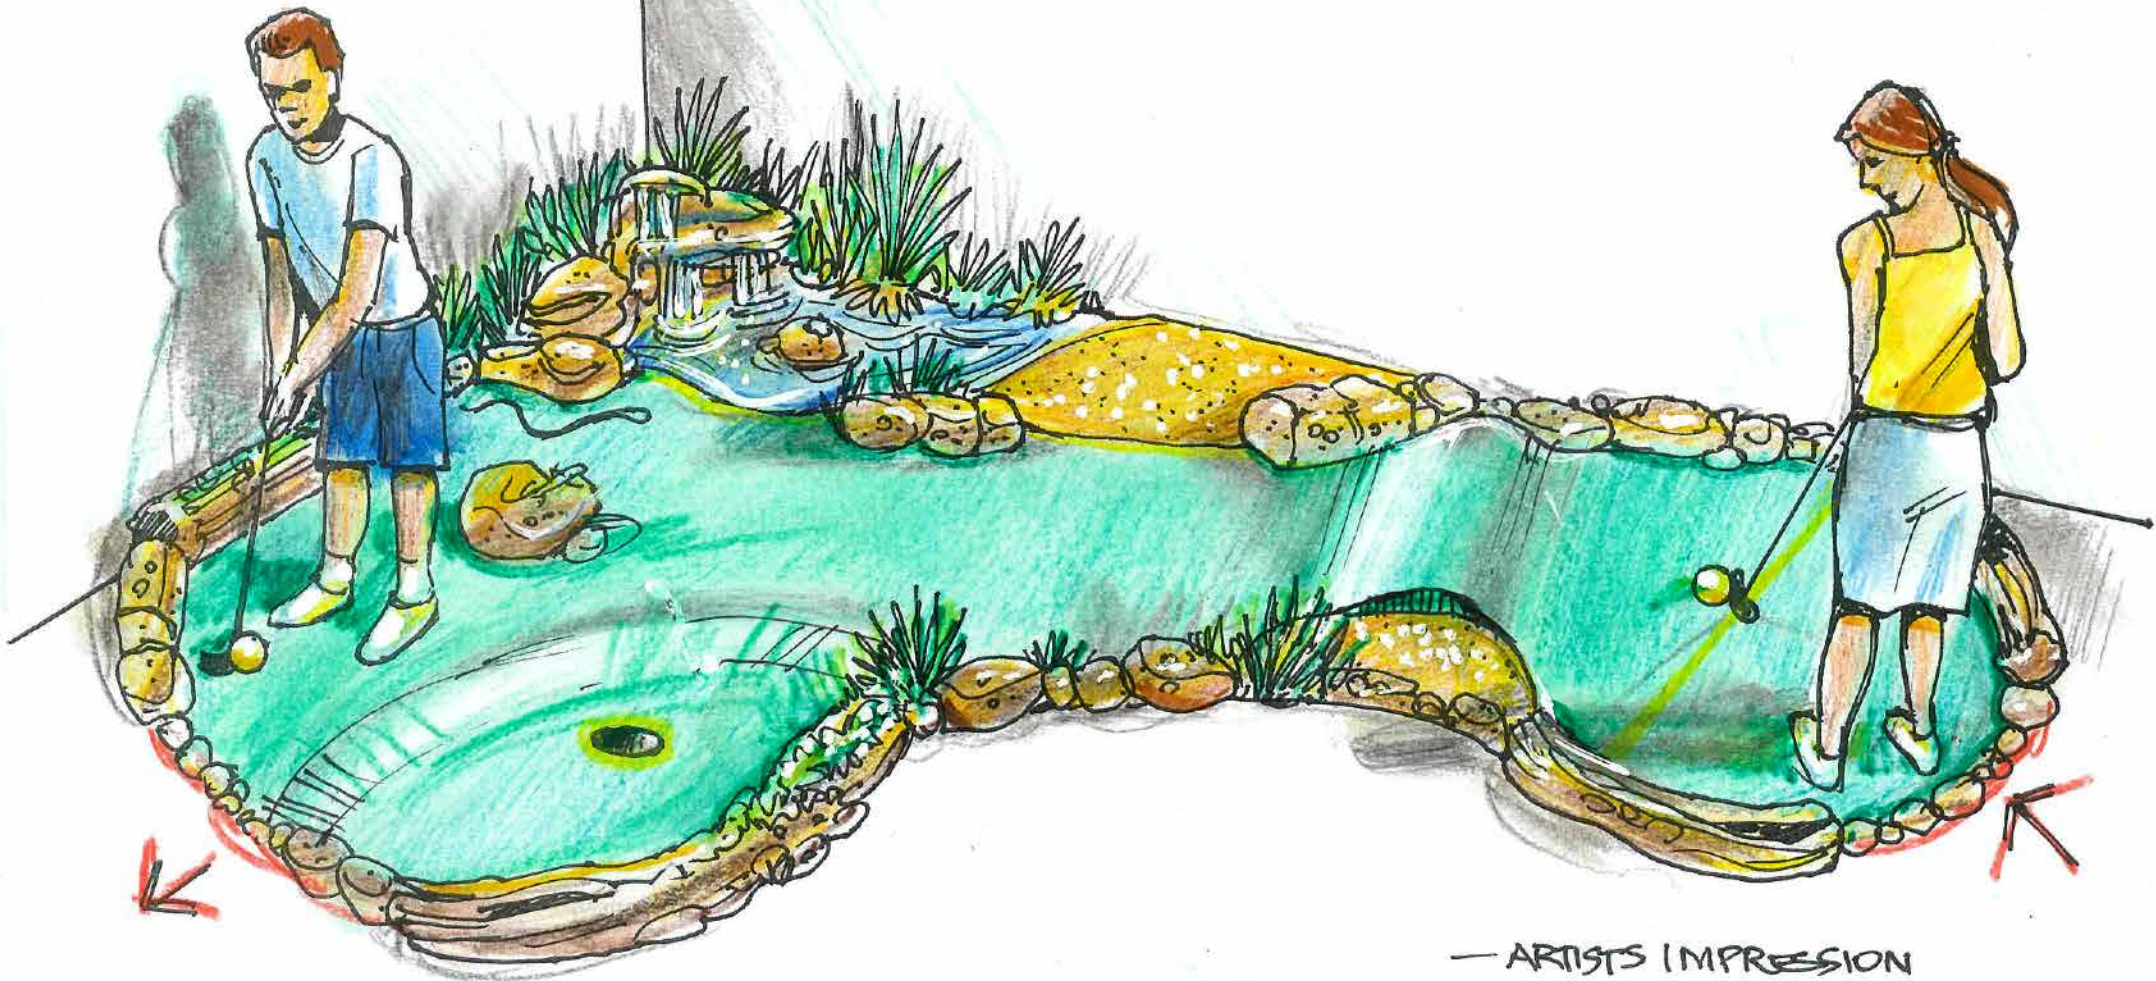

NATUREWORKS

MINI GOLF COURSES

info@natureworks.com.au

www.natureworks.com.au

07 3289 7555