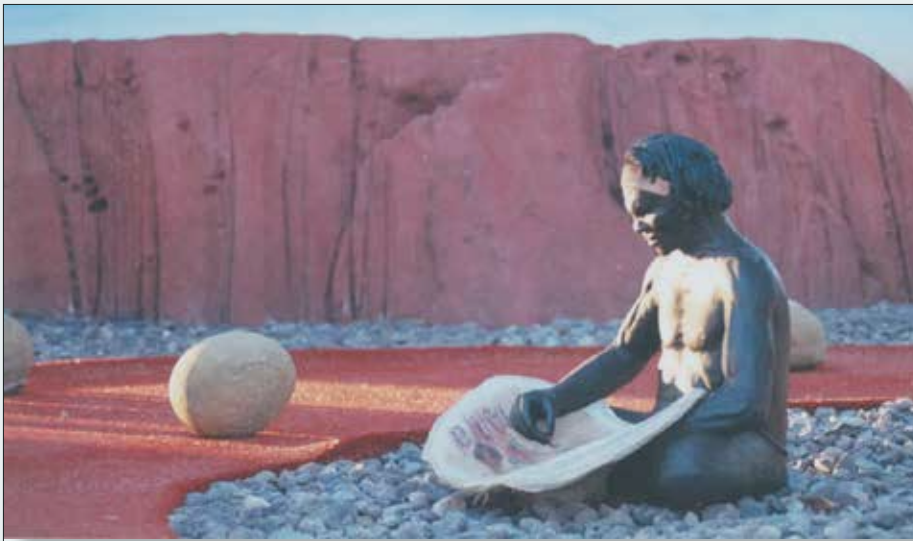

NATUREWORKS - Mini Golf Courses

Coomera - Gold Coast - Queensland - Putt in the Park

Parkland theme with twist of humour

NATUREWORKS - Mini Golf Courses

Daydream Island Mini Golf - 1994

Australiana Theme

This is the entry statement to the Daydream Island Mini Golf Course - depicts the vast habitat of Australia.