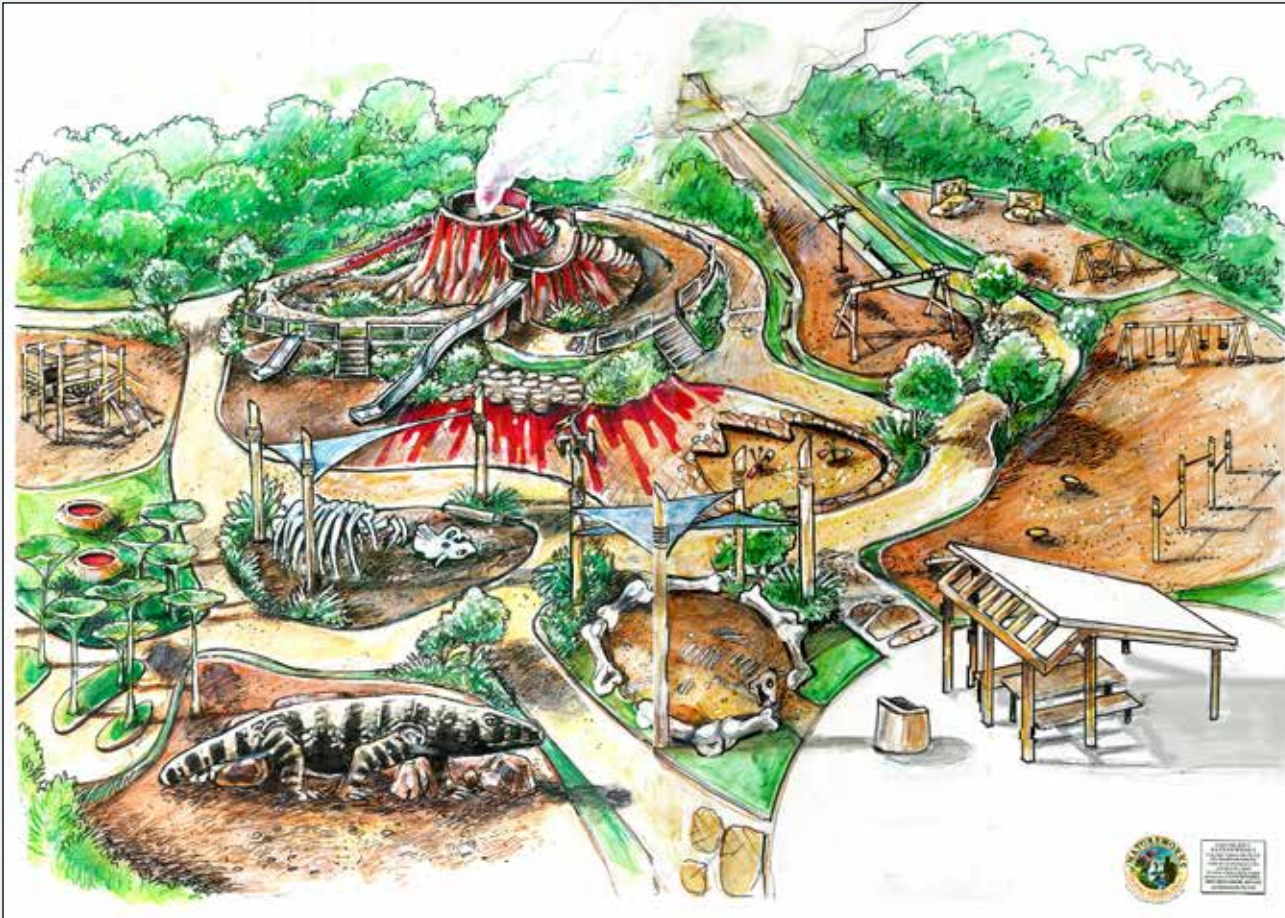

NATUREWORKS - Mini Golf Courses

Design, Manufacture & Install

Concept Artist interpretation - dinosaur Mini Golf course

From around Australia to around the universe, we've designed anything from realistic reproductions to the fantastic in profitable family fun in the form of a Mini Golf Course.

Interior or exterior, realistic or fantastic - it poses no problem. Many other specialist companies will provide you with a slight variation of their basic template; Natureworks can offer you a truly one-off attraction.

The Natureworks range of Rocks, Trees, Dinosaurs, Birds, Animals and Pirates and other characters all come together in our miniature golf course designs.

Select the items you like most in the Natureworks range and a unique theme will create a one off original course utilizing existing components selected from our exhaustive collection.

Available as pre-fabricated componentry and/or site-built construction, our golf courses are suitable for indoor/outdoor, day time/night time use.