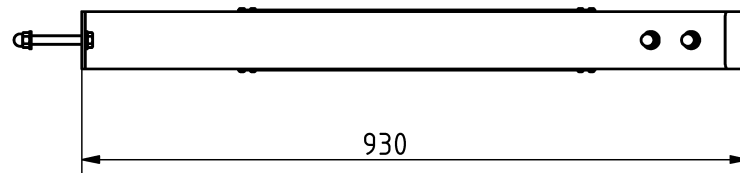

BESTRONG

[bestrongworld](#) [bestrongworld](#) [global.bestrong.com](#) info@bestrong.com