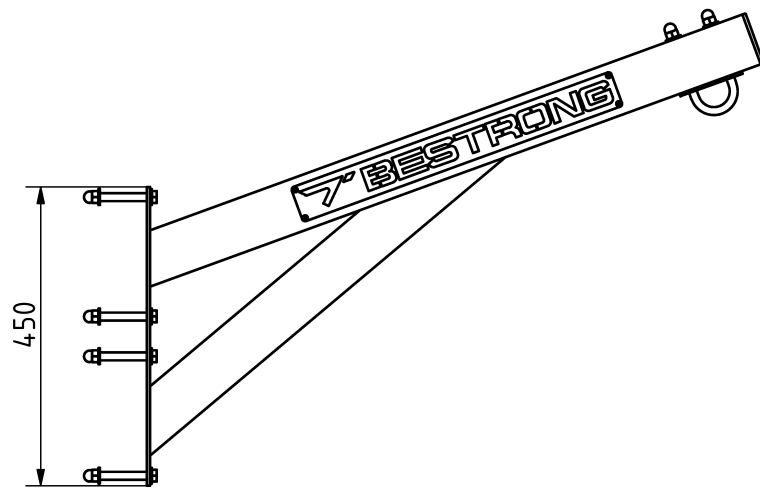

BESTRONG

[bestrongworld](#) [bestrongworld](#) [global.bestrong.com](#) info@bestrong.com