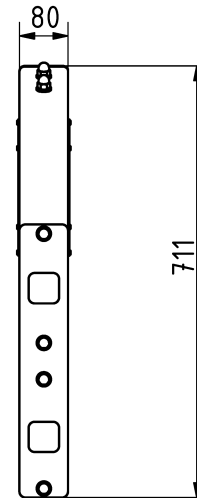

BESTRONG

[bestrongworld](#) [bestrongworld](#) [global.bestrong.com](#) info@bestrong.com