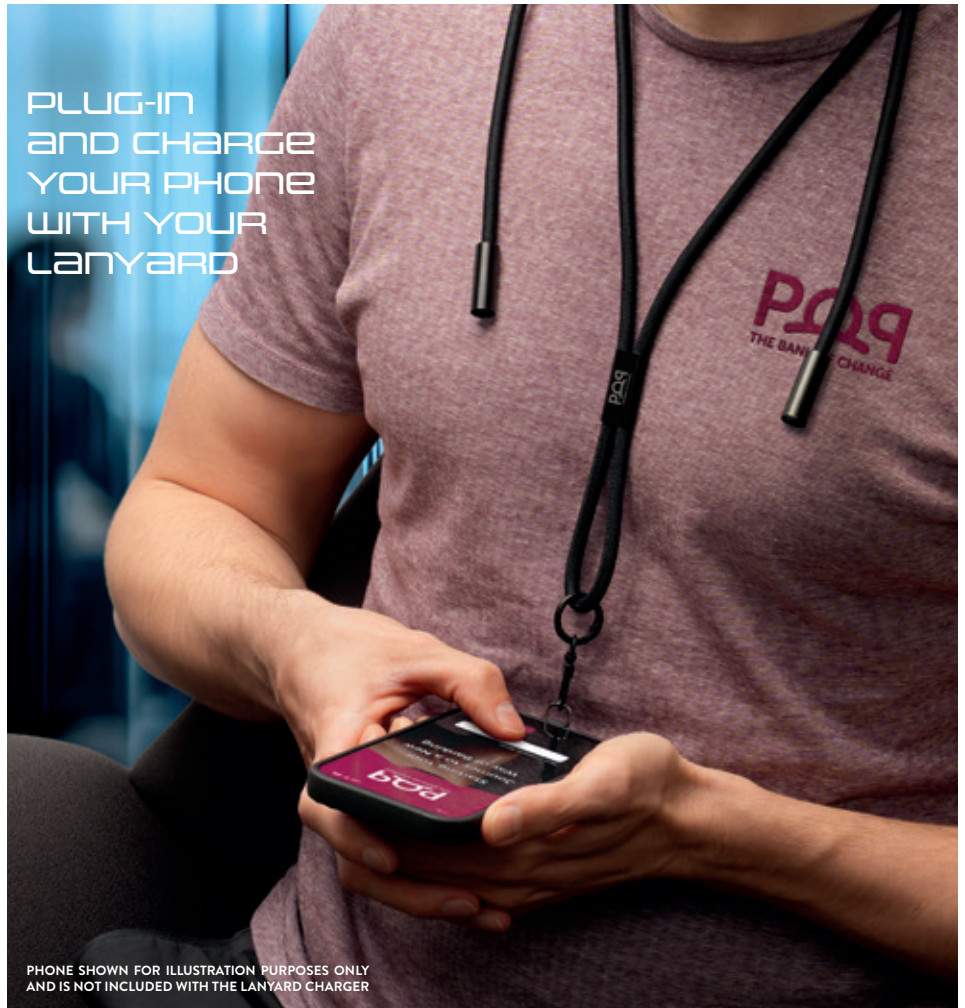

PLUG-IN
and CHARGE
YOUR PHONE
WITH YOUR
LANYARD