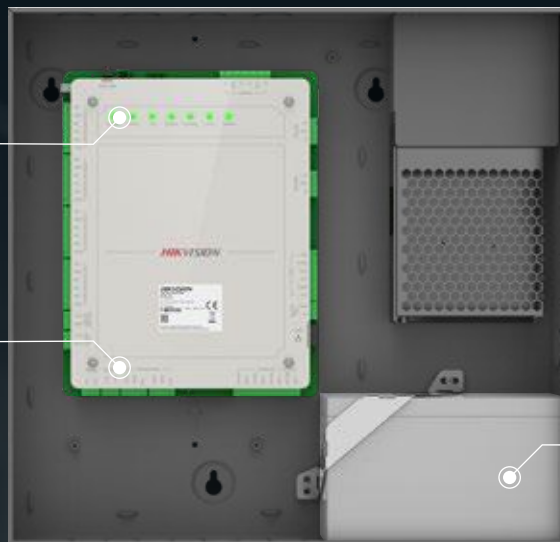

Web configuration

All configurations can be realized via web without software

On-premises deployment

HikCentral Access Control & HikCentral Professional

Cloud deployment

Hik-Connect Team

02 | Easy to operate

Indicator lights

to display devices' working status

Interface schematic diagram

on main board for easier wiring

Backup battery

(shall be purchased separately)

03 | Professional access control

Advanced access control applications