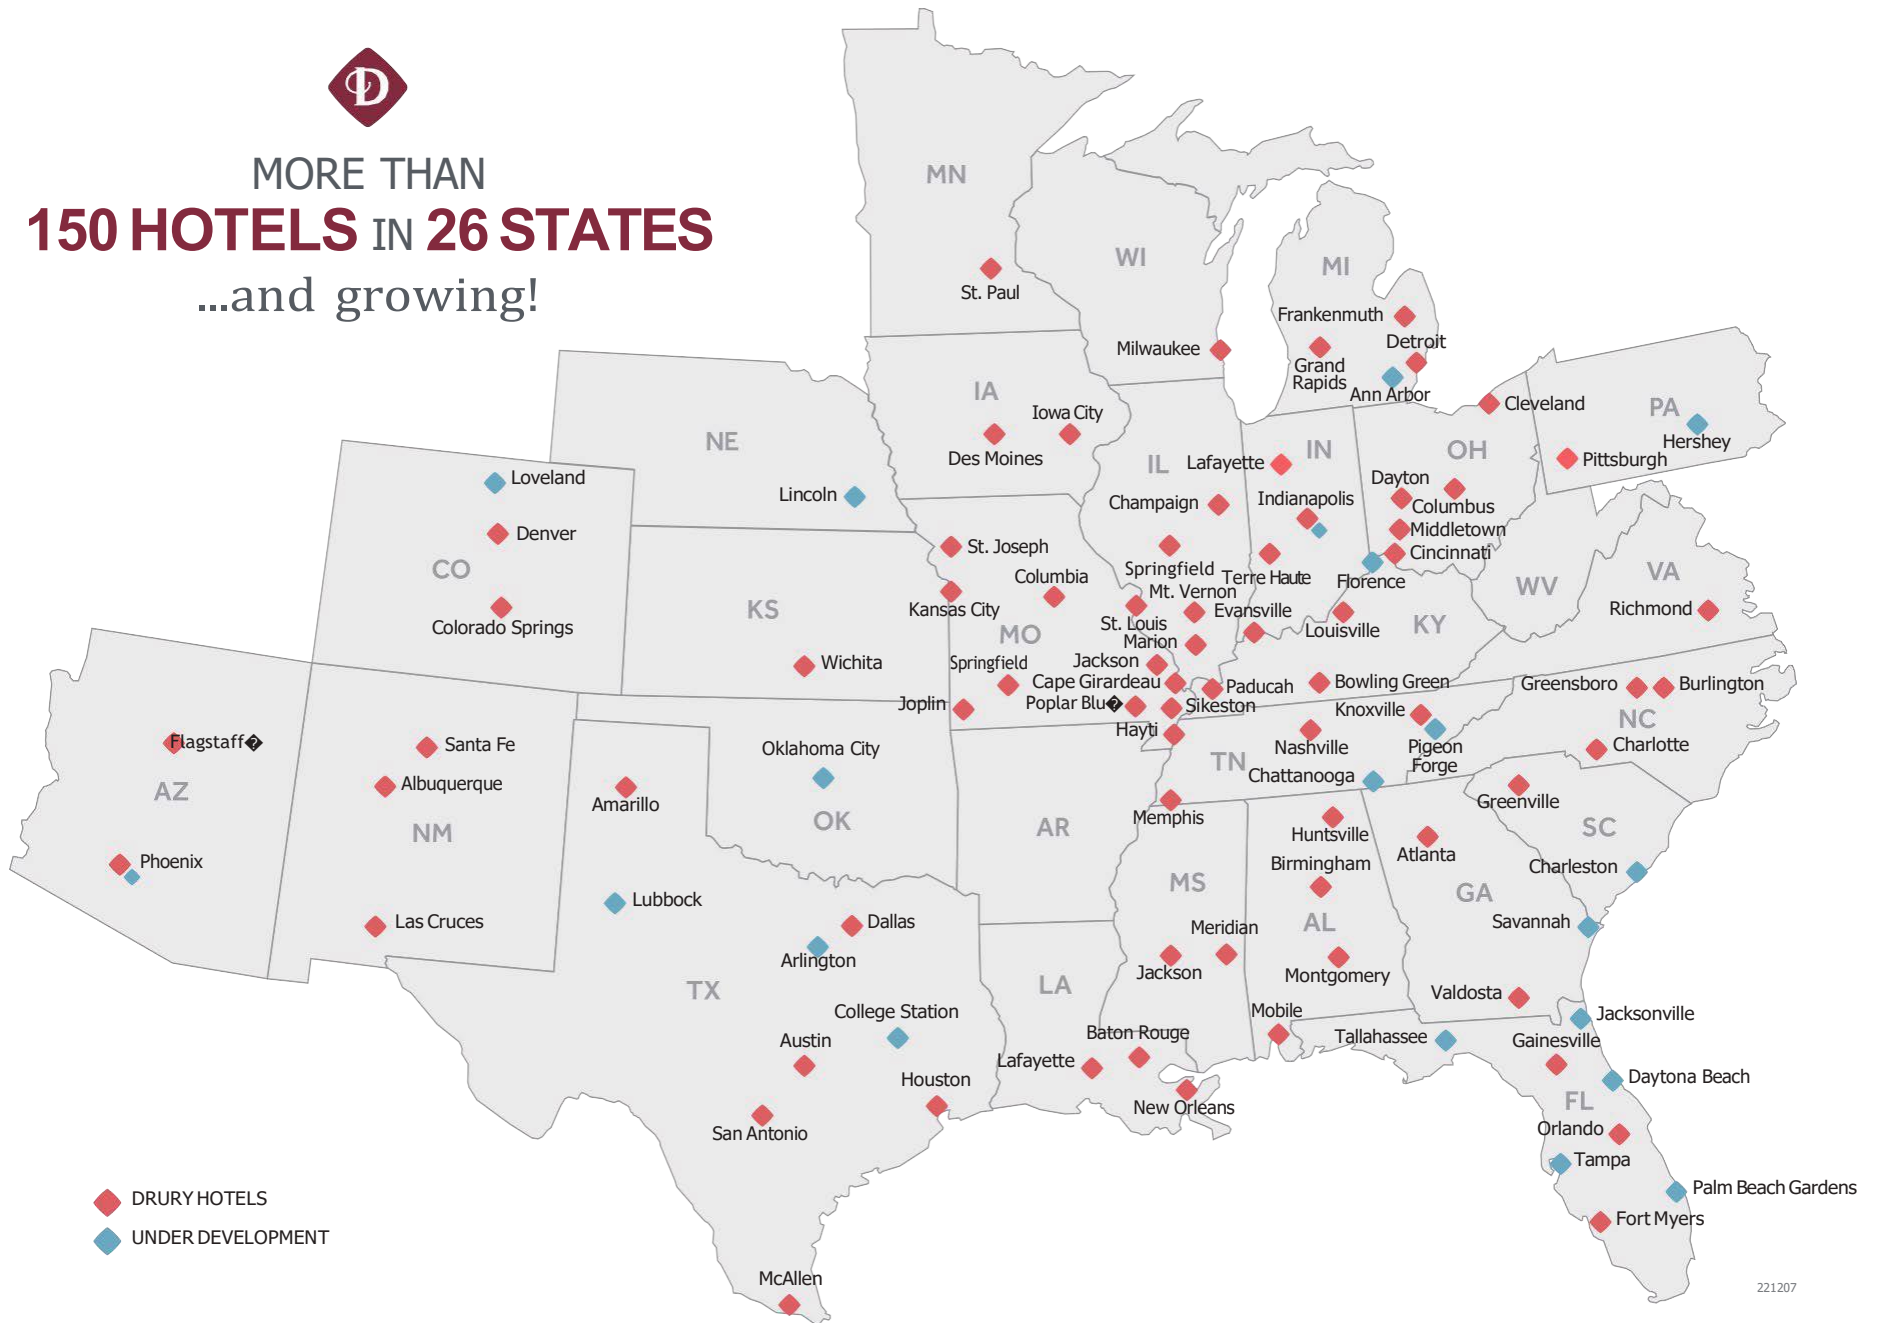

OHIO

Drury Inn & Suites Cincinnati Sharonville \$105

Drury Inn & Suites Columbus Dublin \$93

Drury Inn & Suites Columbus Grove City \$112

TENNESSEE

Drury Plaza Hotel Nashville Franklin \$124

TEXAS

Drury Inn & Suites Dallas Frisco \$105

Drury Inn & Suites Houston Near the Galleria \$101

Drury Inn & Suites San Antonio Airport \$105

Drury Plaza Hotel San Antonio Riverwalk \$135

HIGHEST RATED GUEST SATISFACTION AMONG UPPER MIDSCALE HOTEL CHAINS, 17 YEARS IN A ROW!
J.D. Powers

TRIPADVISOR'S TRAVELERS' CHOICE AWARD

RECEIVE A 15% CHAINWIDE DISCOUNT AT ALL OTHER DRURY LOCATIONS NATIONWIDE!

1-800-225-5543

RSV@kintetsu.com

PLEASE CONTACT KINTETSU FOR RESERVATIONS AND MORE INFORMATION AT:

MORE THAN
150 HOTELS IN 26 STATES
...and growing!

221207