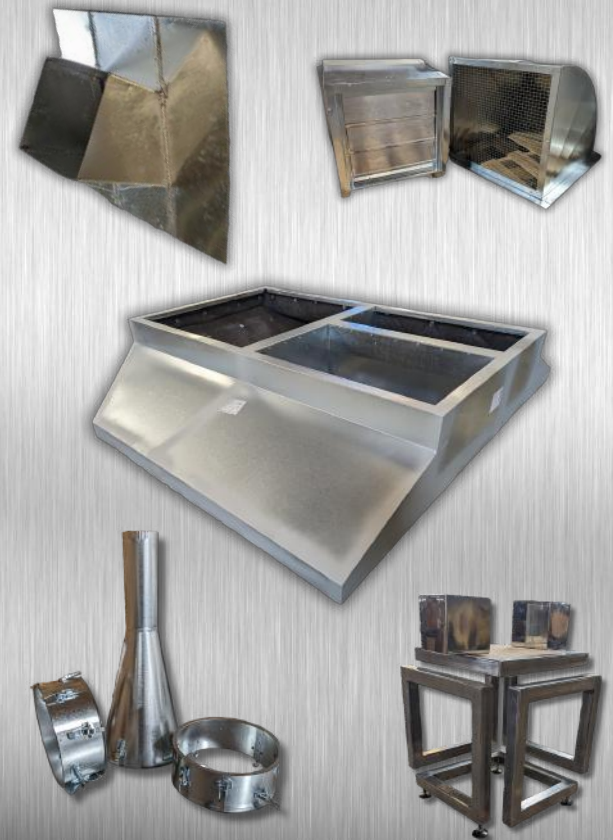

**YOUR ONE STOP SHOP
FOR ALL HVACR & BEYOND**

POLICIES

A minimum charge may be applied on all manufacturing orders that do not reach $65 (exclusions may apply)

CASH ACCOUNTS

Required:

- Payment in full
- Signed shop drawing