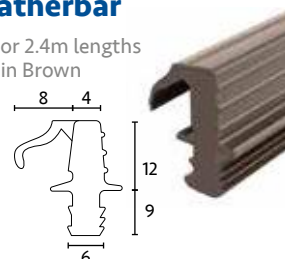

TECH DRAWING AVAILABLE

926mm
GRA-DD-926

£22.71
each

1026mm
GRA-DD-1026

£24.01
each

SDH Single Shootbolt Adjustable Strike

- For use when using shoot bolts on windows and doors
- Easy adjustment
- +/- 3mm adjustment

SDH-SBS	£2.84
---------	-------

Galvanised Waterbar

Flat Galvanised Waterbar in a choice of 1m, 2m and 3m lengths. 1 & 2m (28 x 4mm), 3m (30 x 5mm)

CODE	PRICE
TWB1	£5.69
TWB2	£11.34
GWB3FLAT	£25.47

Plastic Weatherbar

- Available in 1m or 2.4m lengths
- PWB1 available in Brown
- PWB2.4 White or Brown

CODE	PRICE
PWB1	£3.38
PWB2.4	£11.45

Thimble Keep

SDH-TK

£2.01
ex VAT

BOXED IN: 100

SDH Threshold Keep

- Perfect keep solution for single shootbolts into a threshold