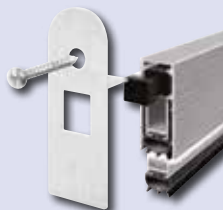

Draughtseals

**SASH + DOOR
HARDWARE**

What's inside

- Aquamac
- Deventer
- Door Thresholds
- Water Bars
- Threshold Keeps

SCHLEGEL or DEVENTER? We're one of only a few suppliers that sell both.

FILM

Polyethylene (PE) film, with smooth or embossed surface. Weather and UV-resistant.

SPECIAL ORDER

Gravis Drop Down Threshold

- For Timber and Security Doors
- 17mm Maximum Drop
- Fixed with stainless steel bracket
- Plunger adjustment
- Trimming lengths up to 150mm on the opposite side to the plunger
- Self-levelling

TECH DRAWING AVAILABLE

926mm
GRA-DD-926

£22.71
each

1026mm
GRA-DD-1026

£24.01
each

SDH Single Shootbolt Adjustable Strike

- For use when using shoot bolts on windows and doors
- Easy adjustment
- +/- 3mm adjustment