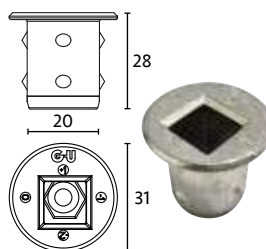

22mm Single Shootbolt Keep

- Allen key adjustable

SDH-SK-HD

£6.55
ex VAT