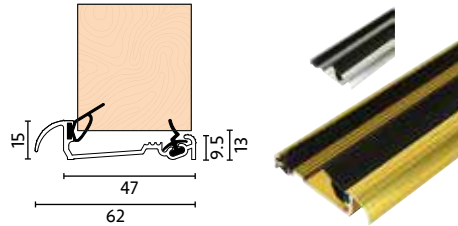

Groove: 2.7 x 6mm
Brown, White or Black

£12.82 per 2.1m length

Foamteq FT24

Groove: 3 x 6.5mm
Brown, White or Black

£183.00 per 150m coil

Foamteq FT20

Groove: 2.8 x 6.5mm
Brown, White or Black

£134.90 per 125m coil

EASY TO ORDER, WITH ALL THRESHOLDS SOLD IN 1, 2 AND 3 METRE LENGTHS

INWARD OPENING

MAC15-2 (for 44mm doors)

- Accepts MWK Striker block and SDH Thimble keeps
- Double EPDM seals
- Self-Draining cill

Price Ali or Gold / Price for Black