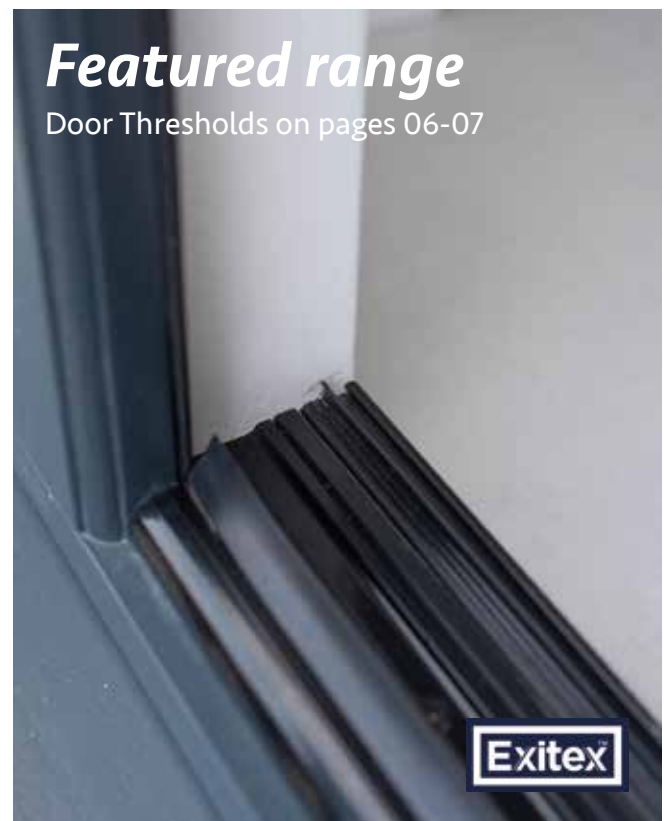

CONTENTS.

AQUAMAC	04
DEVENTER	05
THRESHOLDS	06 - 07
WATER BARS	07
THRESHOLD KEEPS	07

Secure payments powered by **worldpay**

MOST MAJOR CREDIT CARDS ACCEPTED

FREE UK CARRIAGE ON ORDERS OVER £120
(EXCLUDING SASH WEIGHTS)

CARRIAGE CHARGES MAY ALSO APPLY TO DIRECT DELIVERIES

SDH reserve the right to change the design and specification of any item herein without notice. All measurements are in millimetres unless otherwise stated. All prices are subject to VAT. E&OE.