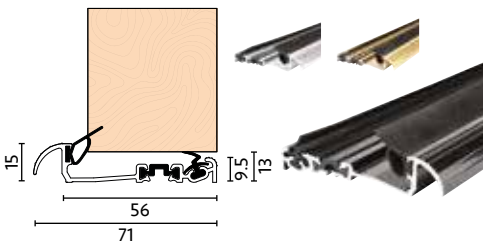

CODE	SIZE	PRICE
MAC15-2-1000	1m	from £17.94
MAC15-2-2000	2m	from £27.45
MAC15-2-3000	3m	from £41.00
MAC15-2-3000BL	3m	£47.15

3m THERMALLY BROKEN VERSION from £67.96

MXS15-56 (for 56mm doors)

- Accepts MWK Striker block and SDH Thimble keeps
- Double EPDM seals
- Self-Draining cill

Price Ali or Gold / Price for Black

CODE	SIZE	PRICE
MXS15-56-1000	1m	from £17.94
MXS15-56-2000	2m	from £27.45
MXS15-56-3000	3m	from £41.00
MXS15-56-3000BL	3m	£61.40

MXS15-56RITB (for 56mm doors)

- Accepts MWK Striker block and SDH Thimble keeps
- Double EPDM seals
- Self-Draining cill