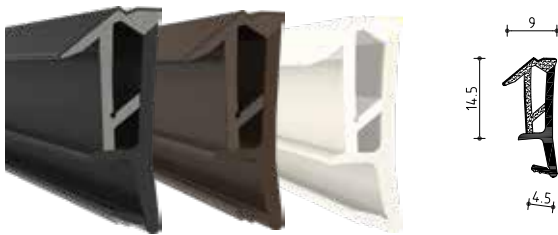

Compression Weather Seal (15mm Rebate)

Available Black, Brown or White
3mm Groove

DEV-124-15-BL/BR/WH
from £76.00 per 100m coil