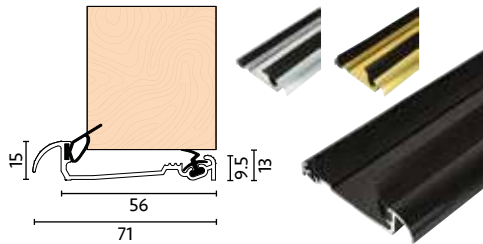

EASY TO ORDER, WITH ALL THRESHOLDS SOLD IN 1, 2 AND 3 METRE LENGTHS

INWARD OPENING

MAC15-2 (for 44mm doors)

- Accepts MWK Striker block and SDH Thimble keeps
- Double EPDM seals
- Self-Draining cill

Price Ali or Gold / Price for Black

CODE	SIZE	PRICE
MAC15-2-1000	1m	from £17.94
MAC15-2-2000	2m	from £27.45
MAC15-2-3000	3m	from £41.00
MAC15-2-3000BL	3m	£47.15

3m THERMALLY BROKEN VERSION from £67.96

MXS15-56 (for 56mm doors)

- Accepts MWK Striker block and SDH Thimble keeps
- Double EPDM seals
- Self-Draining cill