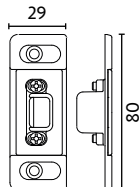

- Available in 1m or 2.4m lengths
- PWB1 available in Brown
- PWB2.4 White or Brown

CODE	PRICE
PWB1	£3.38
PWB2.4	£11.45

Thimble Keep

SDH-TK

£2.01
ex VAT

BOXED IN: 100

SDH Threshold Keep

- Perfect keep solution for single shootbolts into a threshold