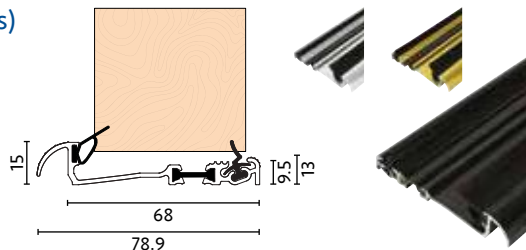

Price Ali or Gold / Price for Black

CODE	SIZE	PRICE
MXS15-56-1000	1m	from £17.94
MXS15-56-2000	2m	from £27.45
MXS15-56-3000	3m	from £41.00
MXS15-56-3000BL	3m	£61.40

MXS15-56RITB (for 56mm doors)

- Accepts MWK Striker block and SDH Thimble keeps
- Double EPDM seals
- Self-Draining cill

THERMALLY BROKEN THRESHOLD (3M LENGTH)

Price Ali or Gold / Price for Black

CODE	SIZE	PRICE
MXS15-56RITB	3m	from £68.75
MXS15-56RITB-BL	3m	£82.74

MXS15-68RITB (for 56mm doors)

- Accepts MWK Striker block and SDH Thimble keeps
- Double EPDM seals
- Self-Draining cill