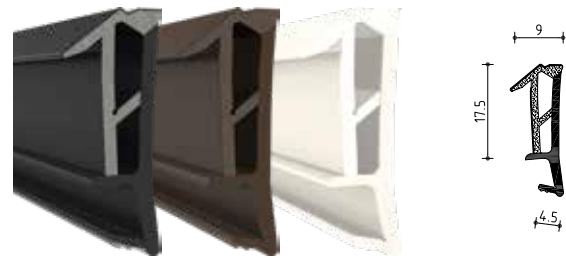

Compression Weather Seal (18mm Rebate)

Available Black, Brown or White
3mm Groove

DEV-124-18-BL/BR/WH
from £78.37 per 100m coil

TO PLACE AN ORDER OR ASK FOR MORE DETAILS PLEASE GET IN TOUCH