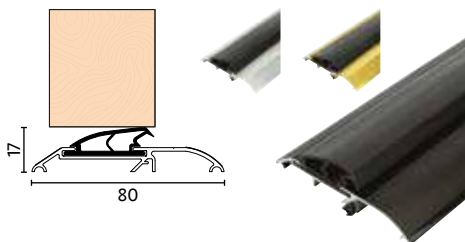

ALL THRESHOLDS SOLD IN 1, 2 AND 3 METRE LENGTHS

INWARD & OUTWARD

TRX (for 44mm doors)

- EPDM Seal is reversible

OTHER SIZES AVAILABLE
PLEASE ASK FOR DETAILS
Price Ali or Gold / Price for Black

CODE	SIZE	PRICE
TRX-3000	3m	from £50.12
TRXBL3000	3m	£76.76

SPECIAL ORDER

A full list of all thresholds from **Exitex** is now available online.

Scan the QR code below to view.