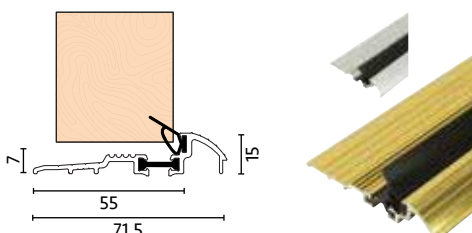

OUM5RITB

- Accepts MWK Striker block and SDH Thimble keeps
- Self-Draining cill

THERMALLY BROKEN THRESHOLD (3M LENGTH)

Price Ali or Gold / Price for Black

CODE	SIZE	PRICE
OUM5RITB-3000	3m	from £60.48
OUM5RITBBL3000	3m	£64.58