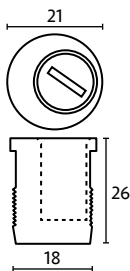

SDH-SBS	£2.84
---------	-------

Galvanised Waterbar

Flat Galvanised Waterbar in a choice of 1m, 2m and 3m lengths. 1 & 2m (28 x 4mm), 3m (30 x 5mm)

CODE	PRICE
TWB1	£5.69
TWB2	£11.34
GWB3FLAT	£25.47

Plastic Weatherbar

- Available in 1m or 2.4m lengths
- PWB1 available in Brown
- PWB2.4 White or Brown

CODE	PRICE
PWB1	£3.38
PWB2.4	£11.45

Thimble Keep

SDH-TK

£2.01
ex VAT

BOXED IN: 100

SDH Threshold Keep

- Perfect keep solution for single shootbolts into a threshold