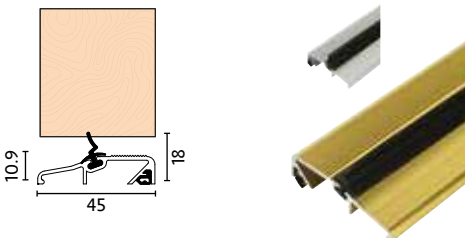

SLT

- Under door clearance 18mm
- Suitable for double doors

OTHER SIZES AVAILABLE
PLEASE ASK FOR DETAILS
Prices for Aluminium or Gold

CODE	SIZE	PRICE
SLT3000	3m	from £54.38

SPECIAL ORDER

Gravis Drop Down Threshold

- For Timber and Security Doors
- 17mm Maximum Drop
- Fixed with stainless steel bracket
- Plunger adjustment
- Trimming lengths up to 150mm on the opposite side to the plunger
- Self-levelling

TECH DRAWING AVAILABLE

926mm
GRA-DD-926

£22.71
each

1026mm
GRA-DD-1026

£24.01
each