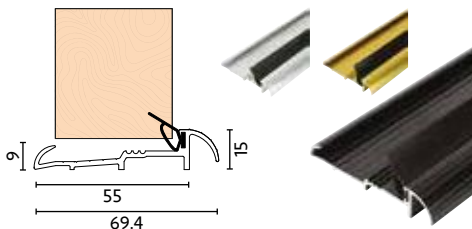

THERMALLY BROKEN THRESHOLD (3M LENGTH)

Price Ali or Gold / Price for Black

CODE	SIZE	PRICE
MXS15-68RITB-3000	3m	from £62.20
MXS15-68RITB-3000-BL	3m	£74.65

OUTWARD OPENING

OUM4 (for 44mm & 56mm doors)

- Accepts MWK Striker block and SDH Thimble keeps
- Self-Draining cill

Price Ali or Gold / Price for Black

CODE	SIZE	PRICE
OUM4-1000	1m	from £17.52
OUM4-2000	2m	from £31.24
OUM4-3000	3m	from £48.23
OUM4-3000BL	3m	£63.35

OUM5RITB

- Accepts MWK Striker block and SDH Thimble keeps
- Self-Draining cill