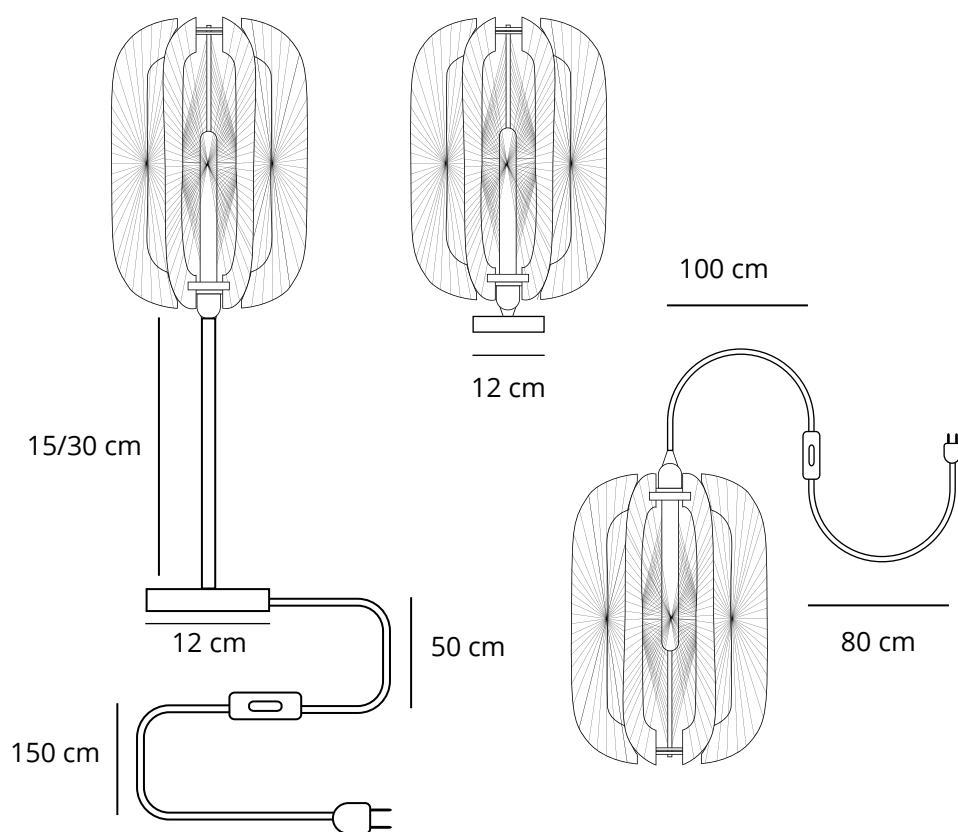

Smilga Double suspension guide des tailles

Smilga lampe à poser guide des tailles