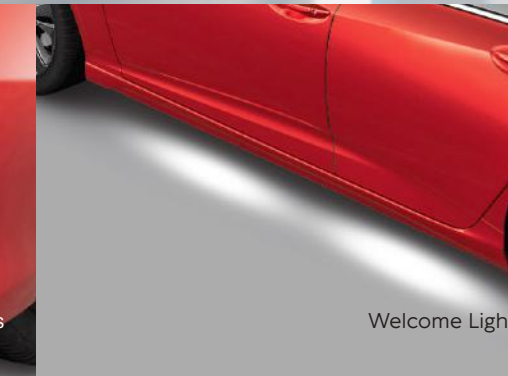

LED Fog Lights

Welcome Light