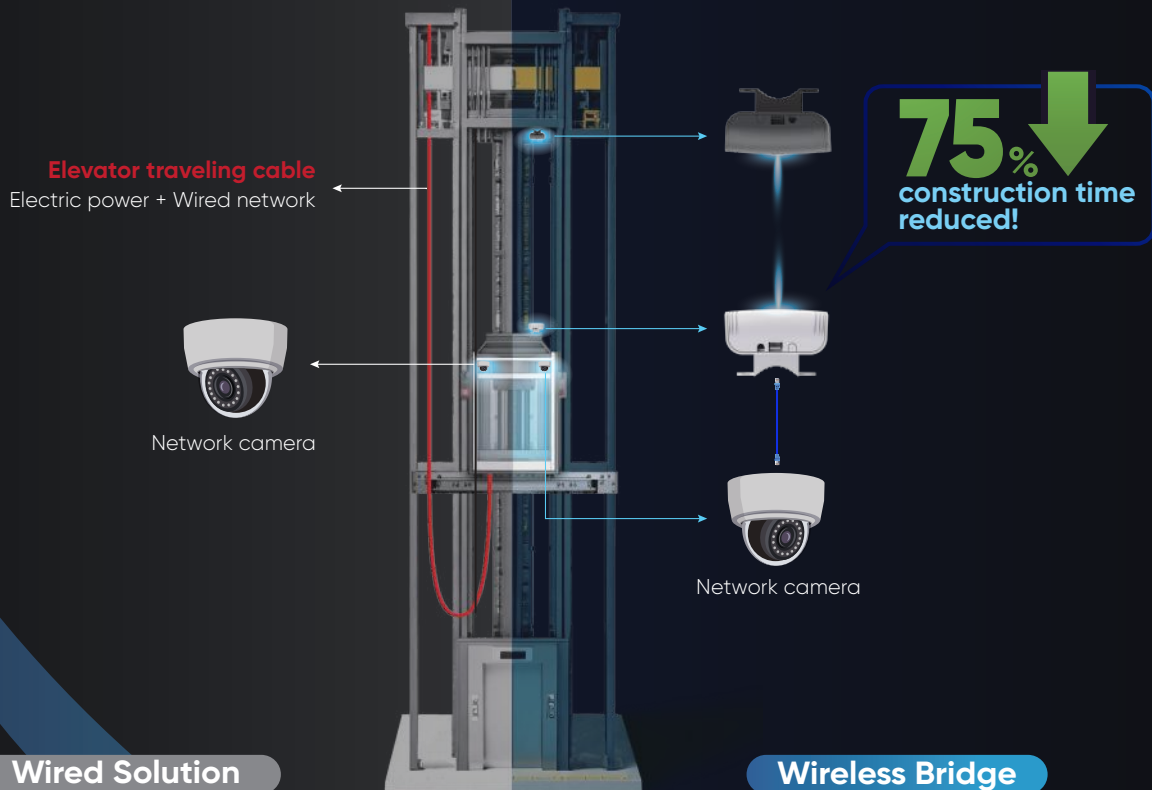

Elevator Series Wireless Bridge

Elevate Your Connection

Say goodbye to cables and **hello to wireless elevator solutions**

Easy installation, greater peace of mind

- **Complex** setup requiring wired installation
- **High** maintenance costs

- **Simple** setup with PoE and wireless
- **Easy** maintenance, reduced costs

Streamline elevator ads via remote management

Connect elevator advertising screens to monitoring centers for remote ads updates, no longer needing manual SD card changes.

Why choose Hikvision wireless bridges?

Dual network ports

Connect cameras and advertising screens simultaneously

Standard PoE input & output

Power cameras directly without extra adapters

Automatic pairing

Enjoy plug and play convenience for easy setup