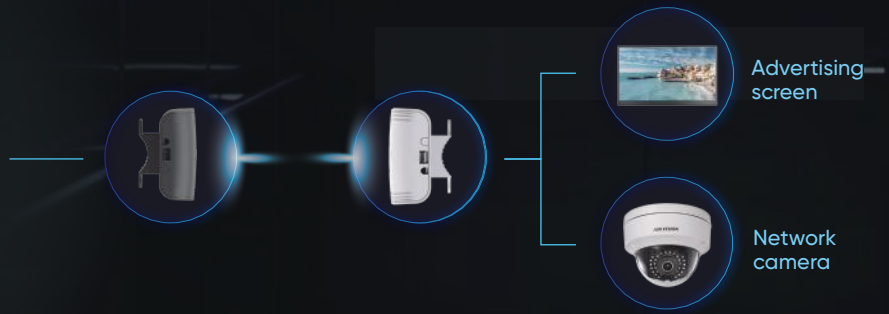

Elevator Series Wireless Bridge

Elevate Your Connection

Say goodbye to cables and **hello to wireless elevator solutions**

Easy installation, greater peace of mind

- **Complex** setup requiring wired installation
- **High** maintenance costs

- **Simple** setup with PoE and wireless
- **Easy** maintenance, reduced costs

Streamline elevator ads via remote management

Connect elevator advertising screens to monitoring centers for remote ads updates, no longer needing manual SD card changes.

Why choose Hikvision wireless bridges?

Dual network ports

Connect cameras and advertising screens simultaneously

Standard PoE input & output

Power cameras directly without extra adapters

Automatic pairing

Enjoy plug and play convenience for easy setup