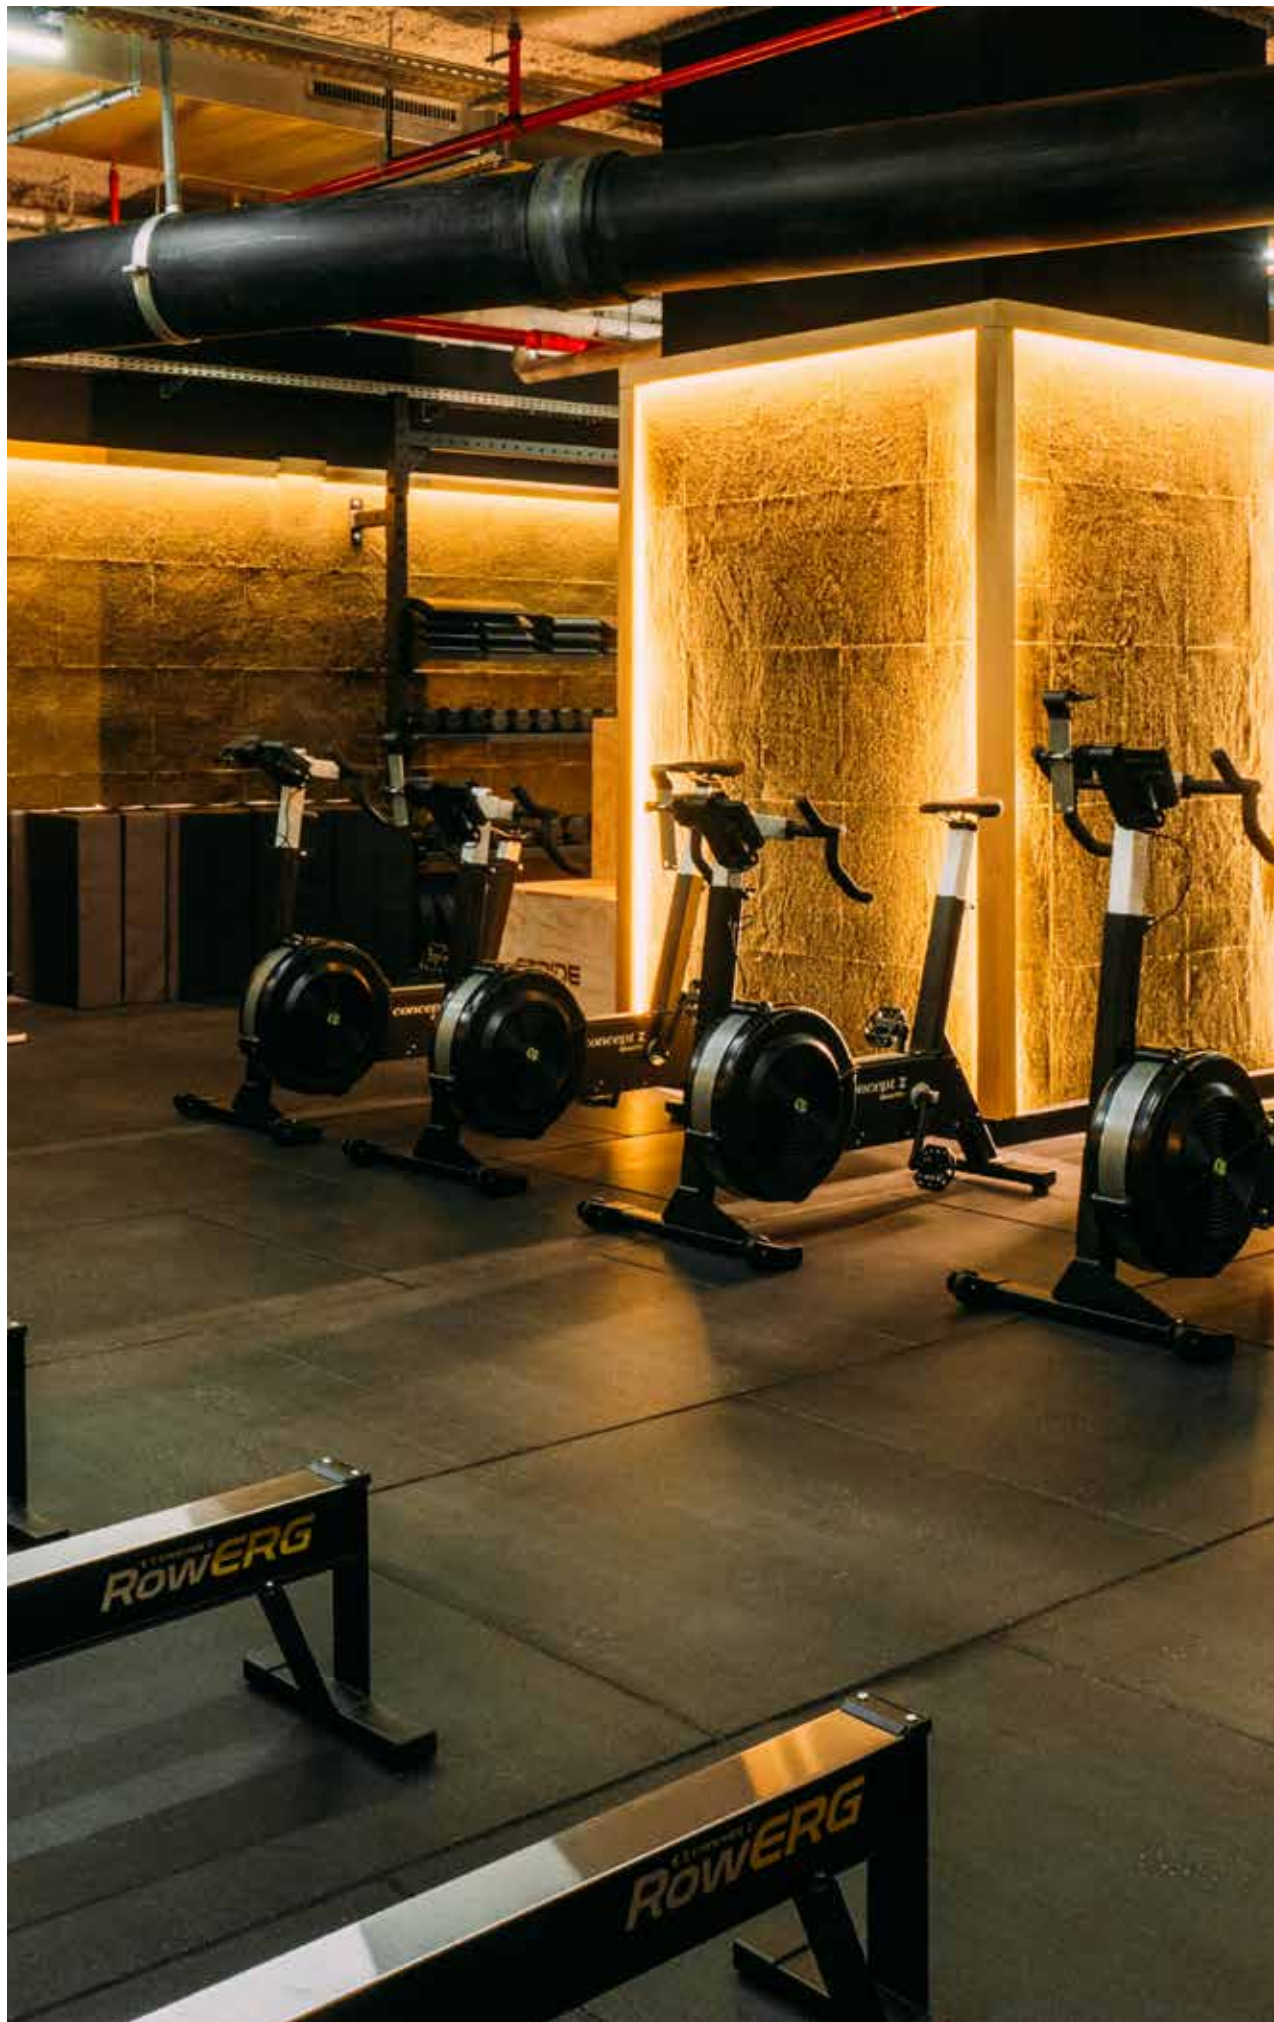

POWERBLOCK PRO EXP

Art. Nr.	Item	Price
FIT-PBPROSET2	PowerBlock Pro EXP Set 5-70 (1-32kg)	

CARDIO

CONCEPT2 SKIERG

Art. Nr.	Item	Price
CON2-SKIERG	Concept2 SkiErg	
CON2-SKISTAND	Concept2 SkiErg Floor Stand	