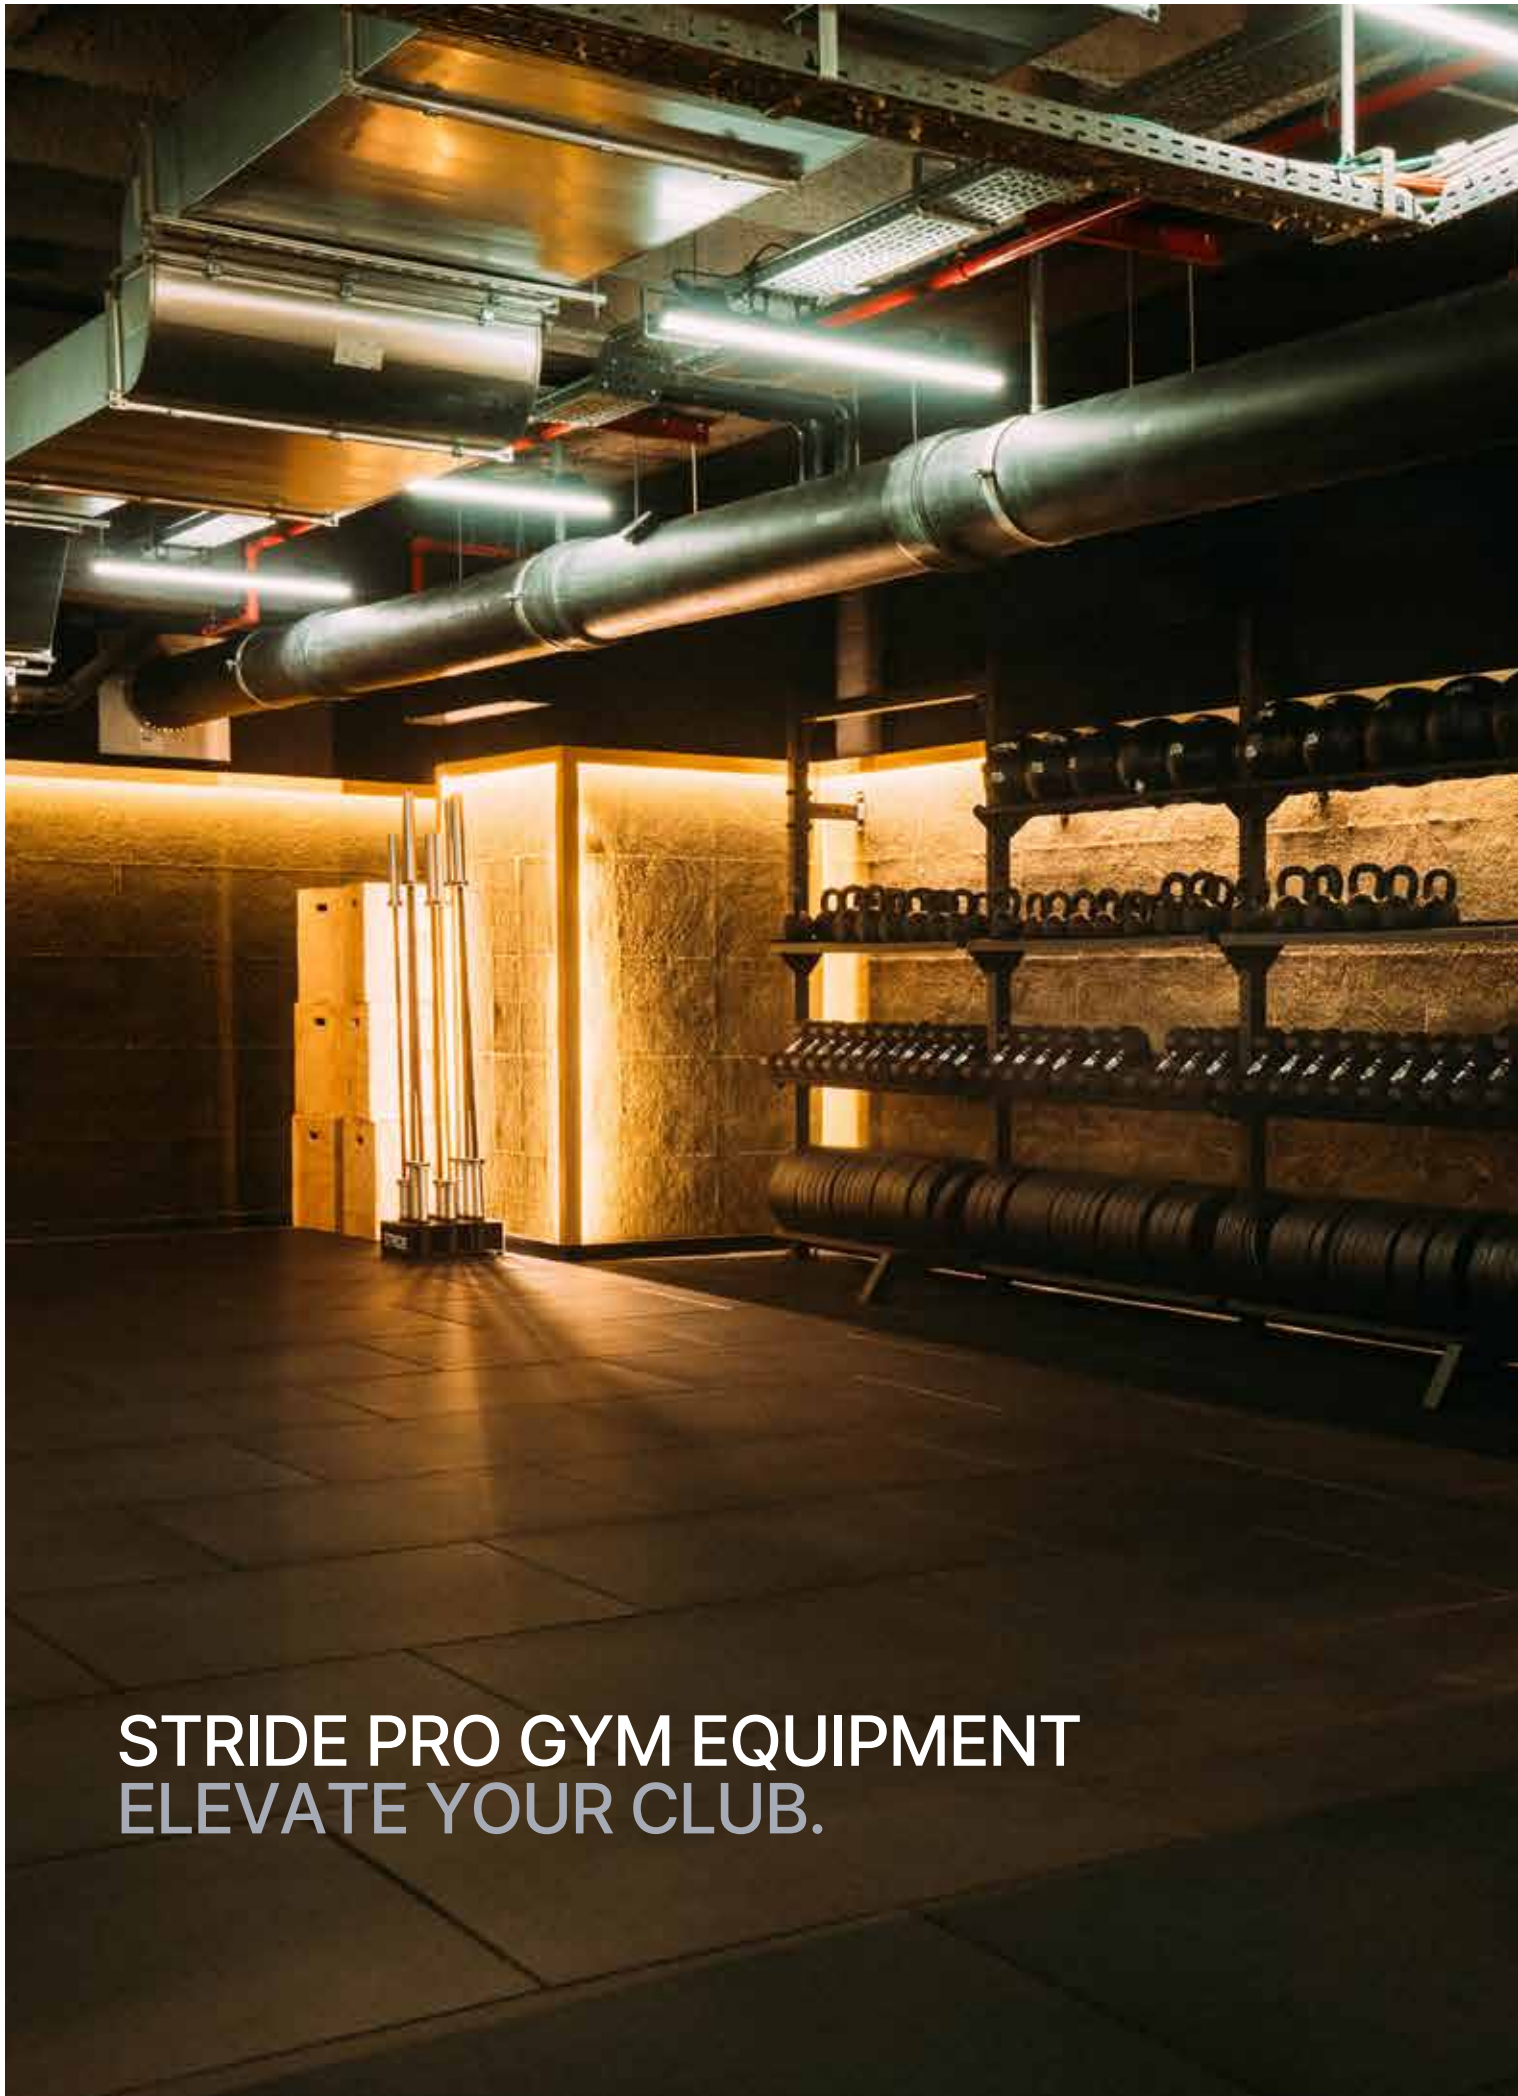

FUNCTIONAL GYM EQUIPMENT

ONE STEP AHEAD IN GYM CREATION
WWW.STRIDEEUROPE.COM

STRIDE

STRIDE
GYM CREATION | STRIDEEUROPE.COM

**STRIDE PRO GYM EQUIPMENT
ELEVATE YOUR CLUB.**

MOBILITY

8-15 ↘

HOW TO ORDER