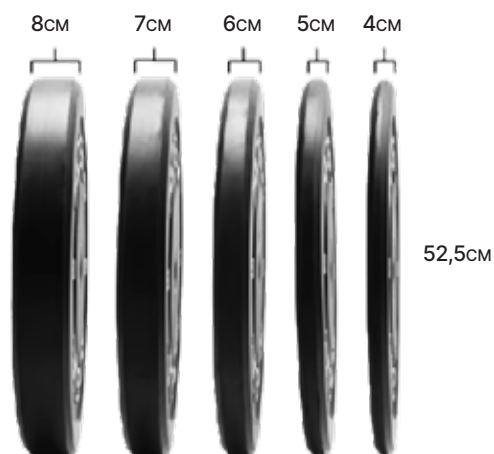

MOLDED BLACK RUBBER BUMPLER PLATE

Art. Nr.	Item	Price
STR-MOBUMPLATE5-SINGLE	Molded Black Rubber Bumper Plate (single; 5kg)	
STR-MOBUMPLATE10-SINGLE	STRIDE Molded Black Rubber Bumper Plate (single; 10kg)	
STR-MOBUMPLATE15-SINGLE	STRIDE Molded Black Rubber Bumper Plate (single; 15kg)	
STR-MOBUMPLATE20-SINGLE	STRIDE Molded Black Rubber Bumper Plate (single; 20kg)	
STR-MOBUMPLATE25-SINGLE	STRIDE Molded Black Rubber Bumper Plate (single; 25kg)	
STR-MOBUMPLATESET	STRIDE Molded Black Rubber Bumper Plate SET (set of 5 pairs; 5kg-25kg)