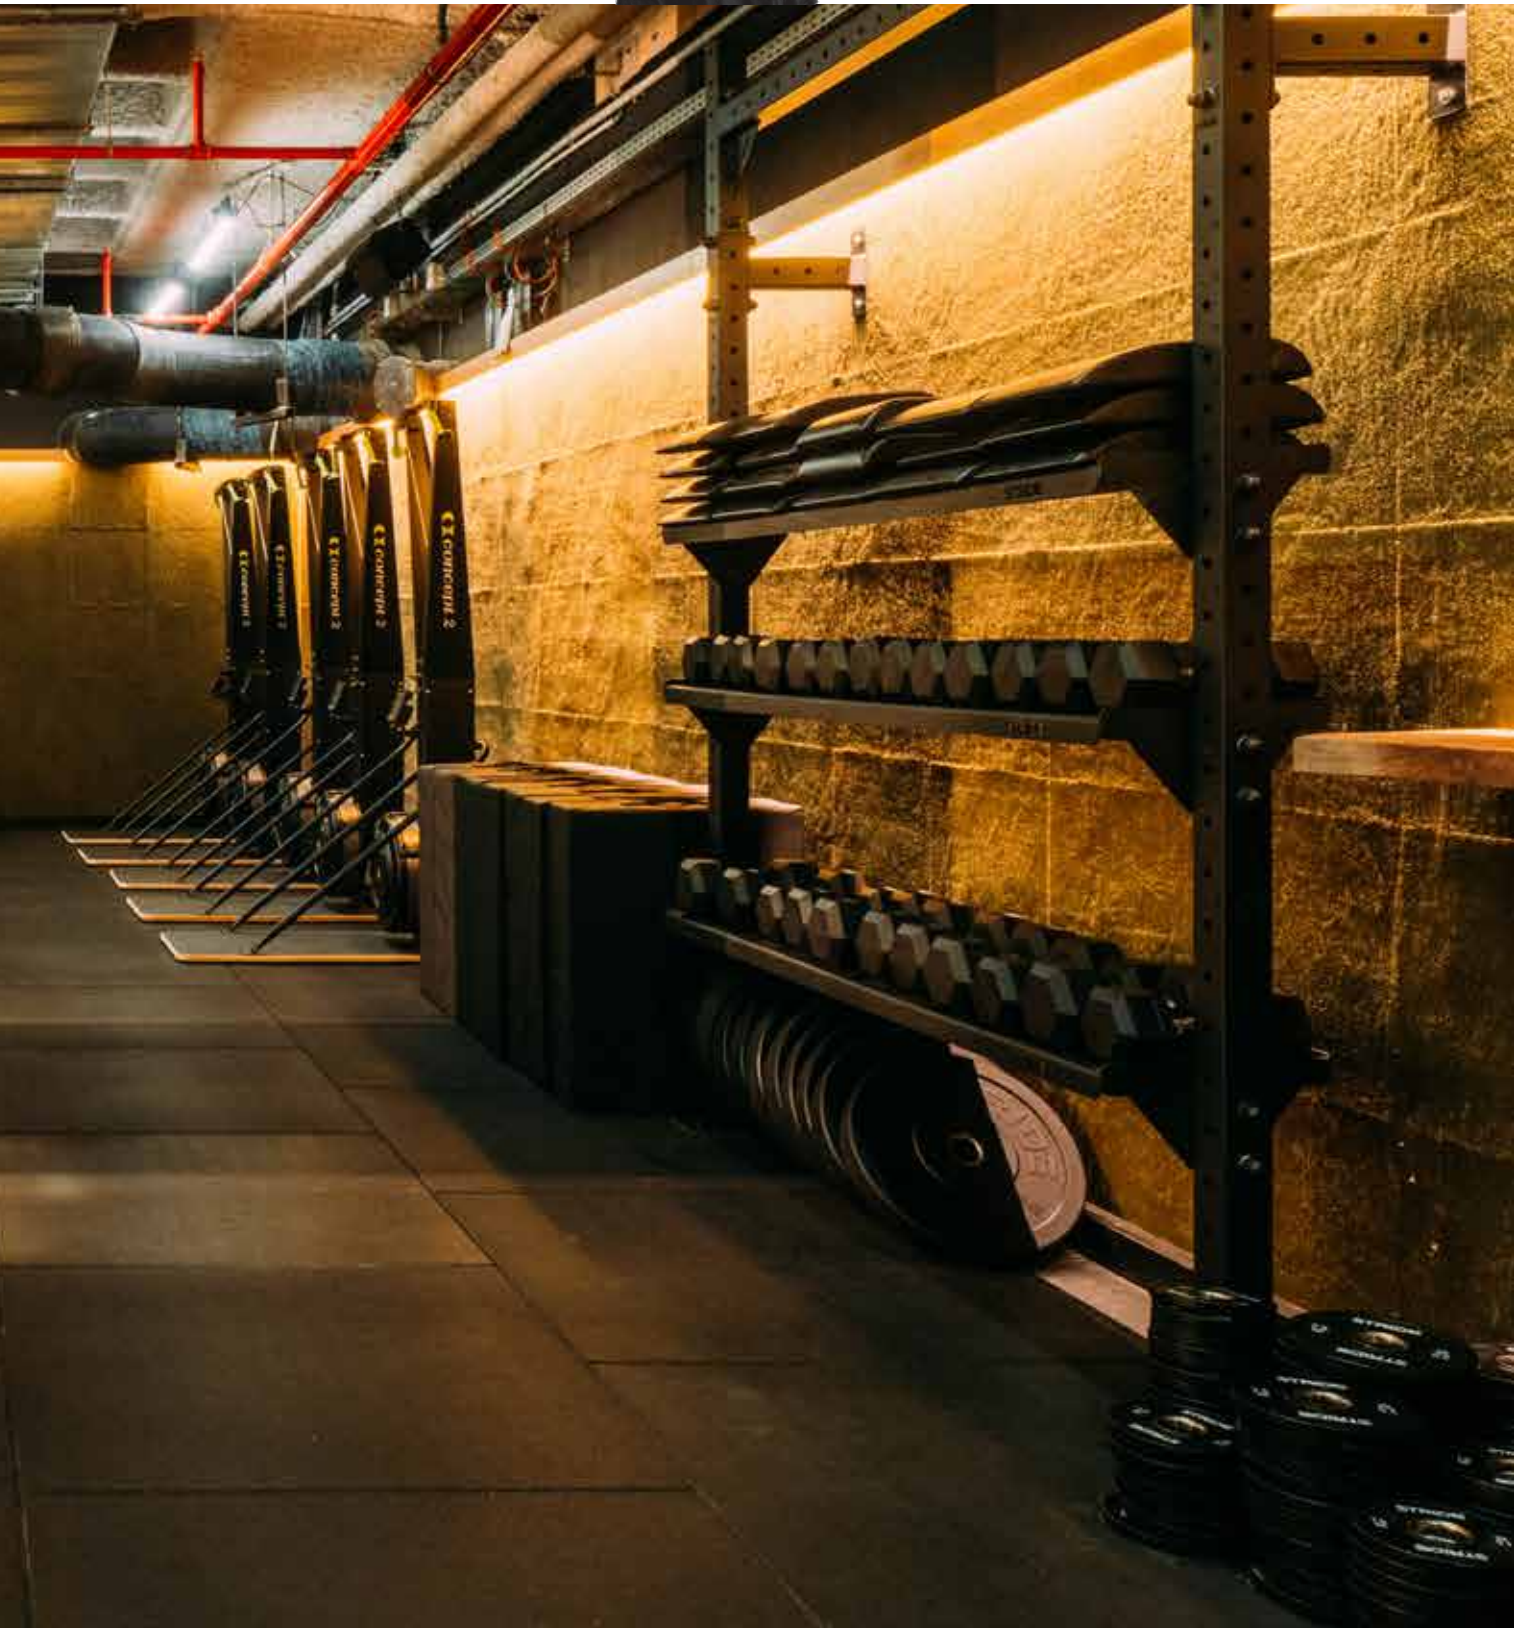

CONTACT OUR EXPERT THIBAUT FOR MORE INFORMATION.

THIBAUT@STRIDEEUROPE.COM

SCAN QR CODE TO SEE PRICES