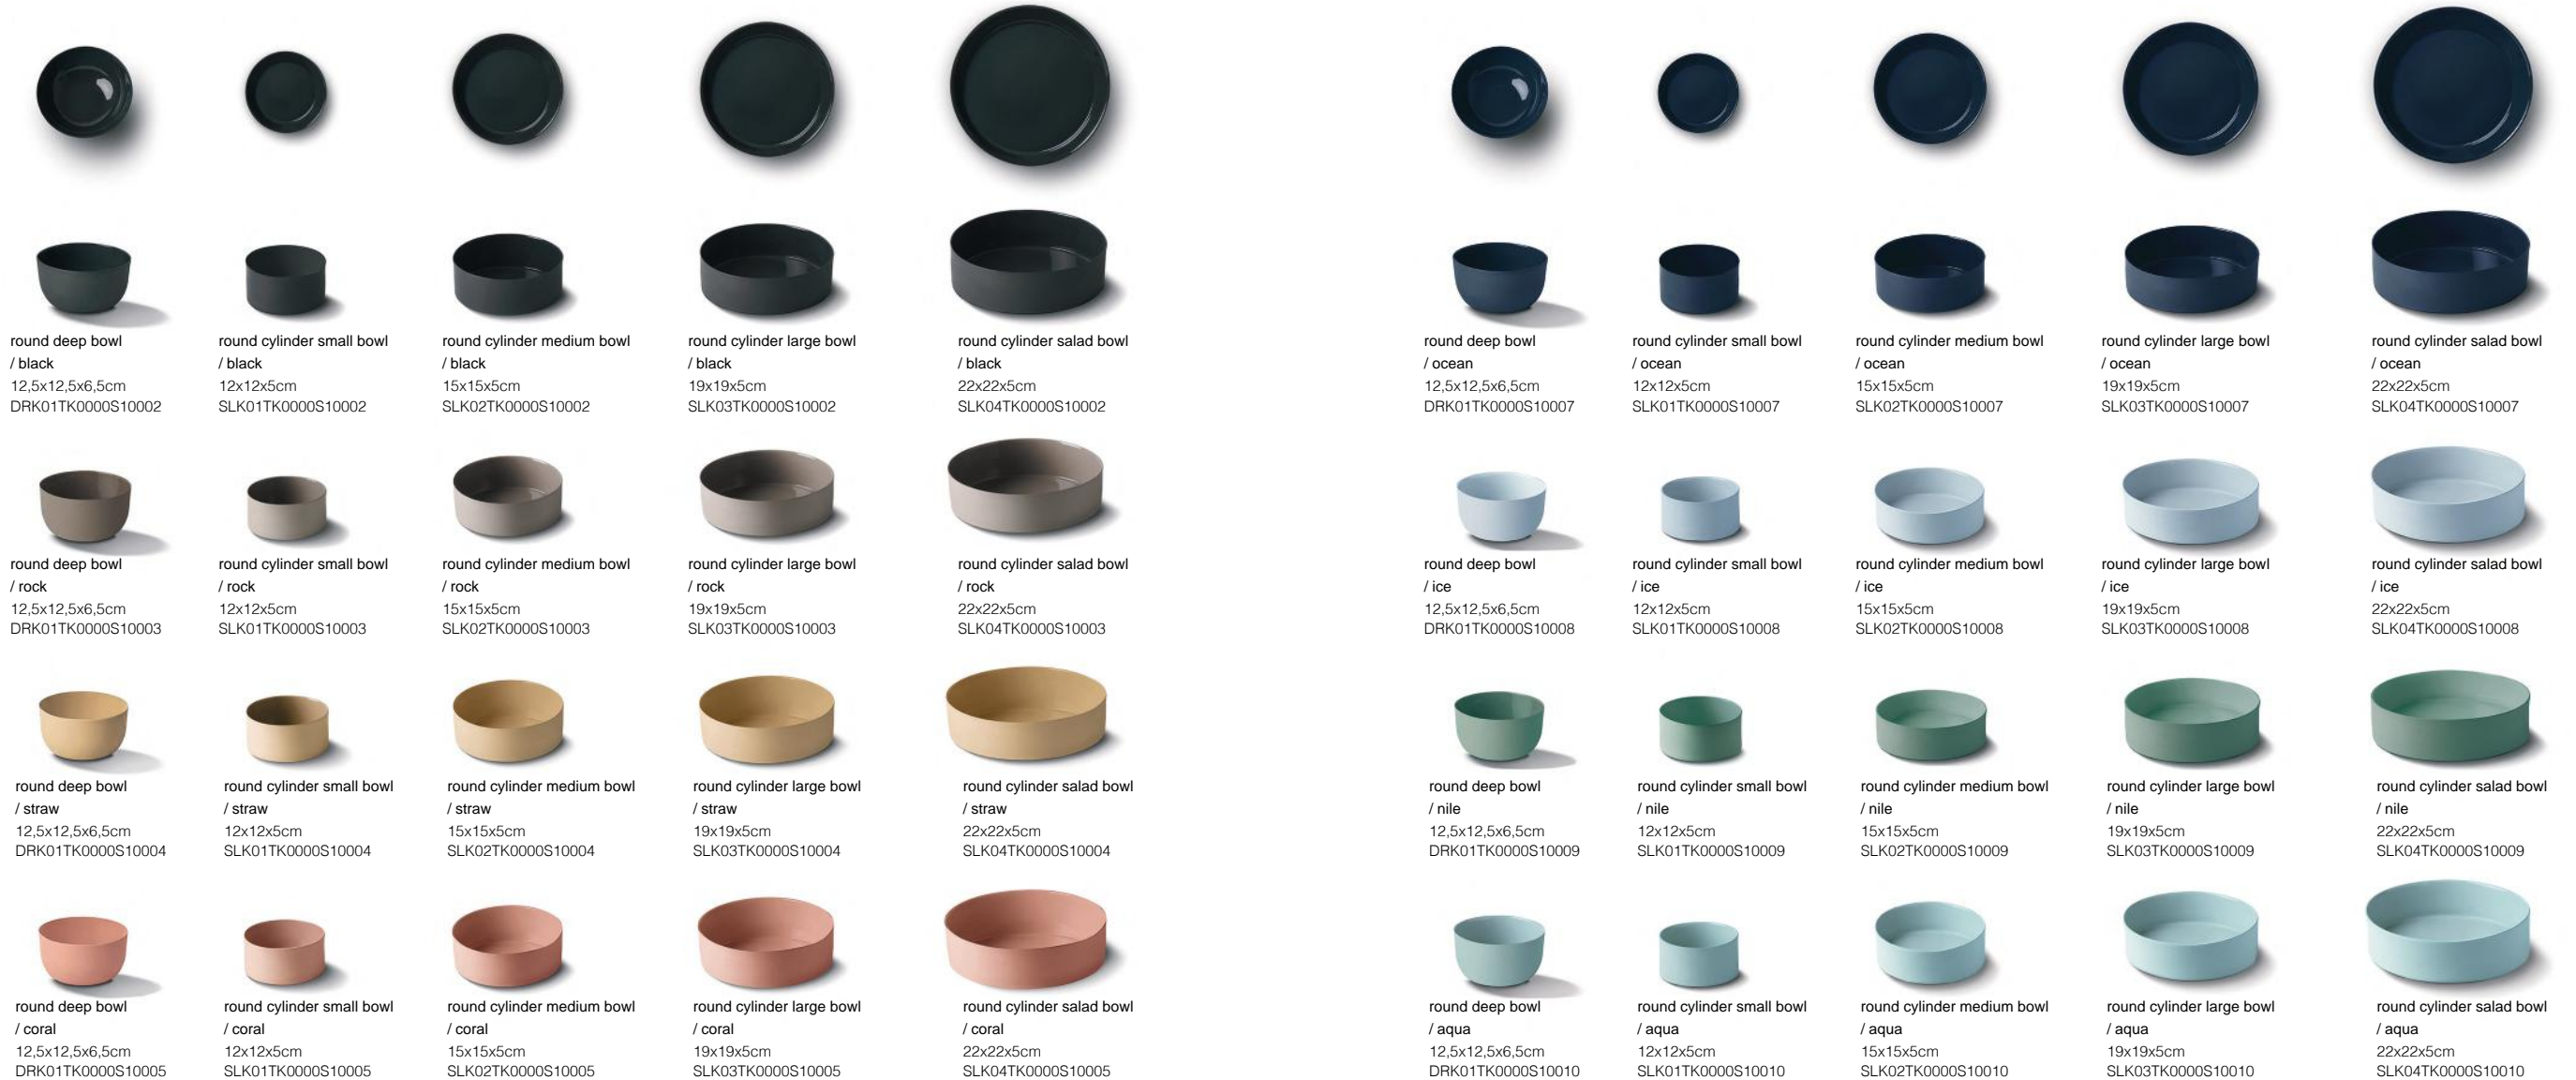

ROUND CYLINDER

Our elegant porcelain tableware collections offer various shapes and colours where you can set your own Mix&Match table.

ROUND CYLINDER

single colour

ROUND CYLINDER

double colour

round deep bowl
/ black & ivory
12,5x12,5x6,5cm
DRK01CF0000S10201