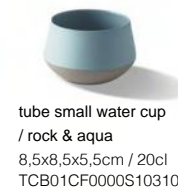

tube tea cup
/ rock & nile
11x8,5x5,5cm / 20cl
TCF01CF0000S1K030309

tube tea saucer
/ rock & nile
14x14x1cm
TCT01CF0000N10309

tube large water cup
/ rock & nile
8,5x8,5x9cm / 35cl
TMB01CF0000S10309

tube mug
/ rock & nile
11,5x8,5x9cm / 35cl
TMG01CF0000S1K030309