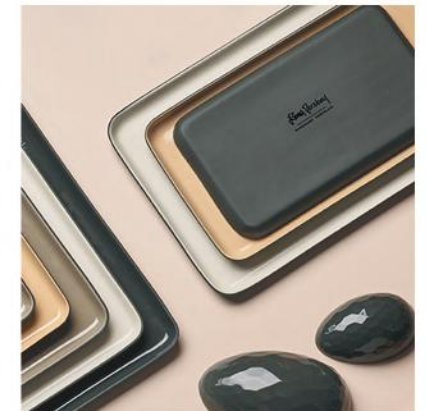

RECTANGLE

double colour

rectangle small serving plate
/ black & ivory
20,5x11,5x1,2cm
DKT01CF0000S10201

rectangle medium serving plate
/ black & ivory
26x13,5x1,2cm
DKT02CF0000S10201

rectangle small serving plate
/ rock & ivory
20,5x11,5x1,2cm
DKT01CF0000S10301

rectangle medium serving plate
/ rock & ivory
26x13,5x1,2cm
DKT02CF0000S10301