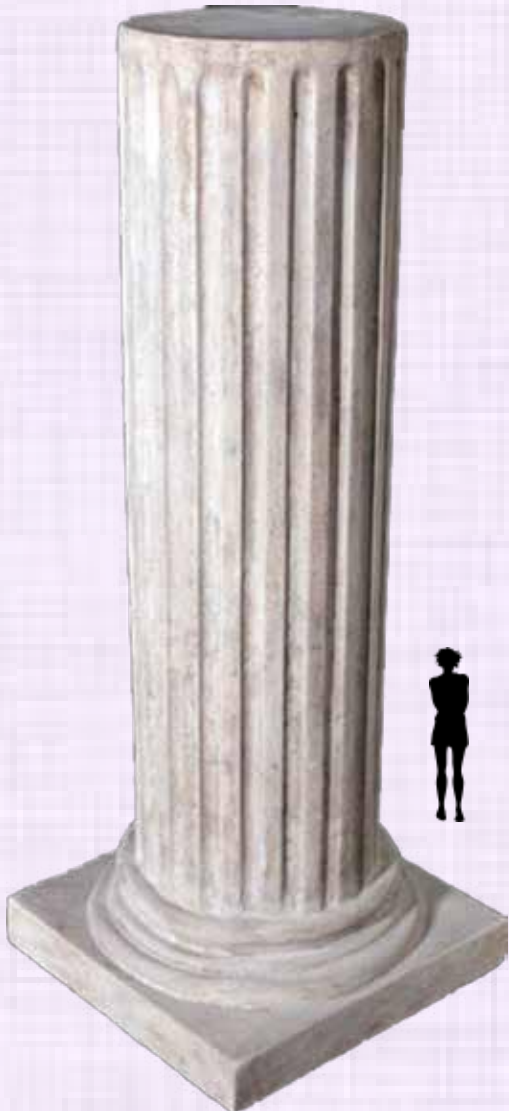

NATUREWORKS WEDDING COLLECTION

PEDESTALS

FLUTED PEDESTAL

060404RS
Pedestal Fluted
Roman Stone Finish
L 44 x W 44 x H 110cm - 10kg