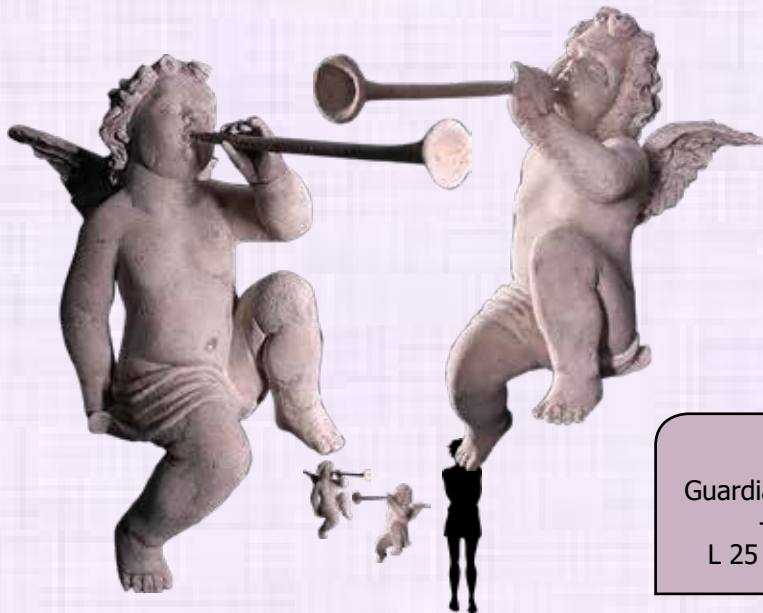

GUARDIAN ANGELS WALL DECOR - SET OF 2

010319AC
Guardian Angels - Small - Set of 2
- Roman Stone Finish
L 25 x W 21 x H 43cm - 3.8kg

CHERUB SLEEPING

010302RS
Cherub Sleeping
Roman Stone Finish
L 24 x W 19 x H 24cm - 1.5kg