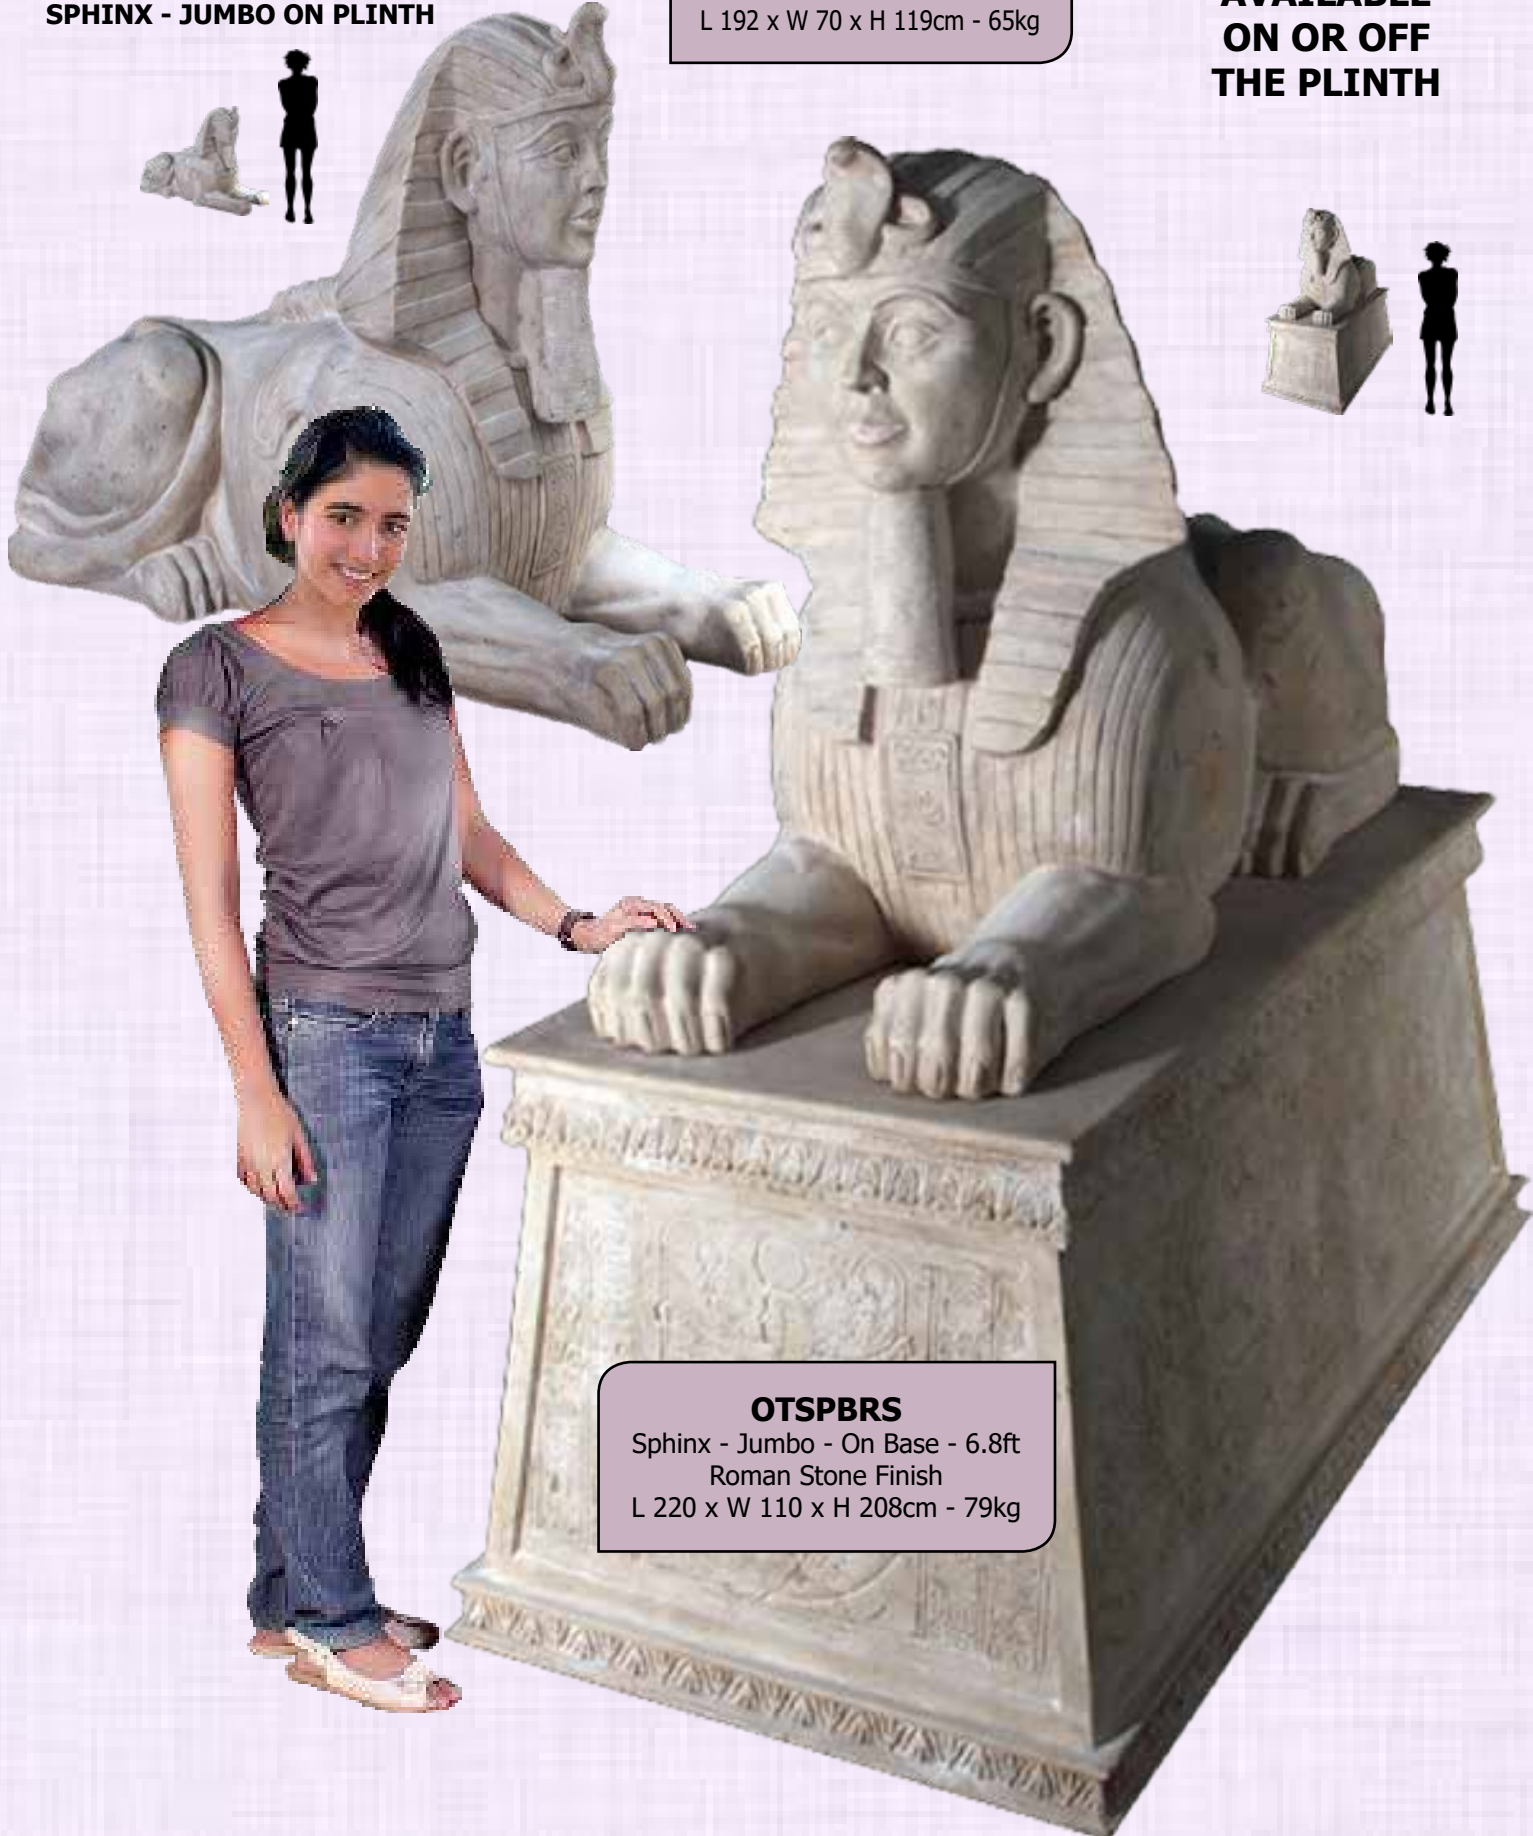

NATUREWORKS WEDDING COLLECTION

ANIMALS

SPHINX - JUMBO ON PLINTH

OTSPHJRS
Sphinx - Jumbo
Sandstone Finish
L 192 x W 70 x H 119cm - 65kg

**SPHINX IS
AVAILABLE
ON OR OFF
THE PLINTH**

OTSPBRS
Sphinx - Jumbo - On Base - 6.8ft
Roman Stone Finish
L 220 x W 110 x H 208cm - 79kg