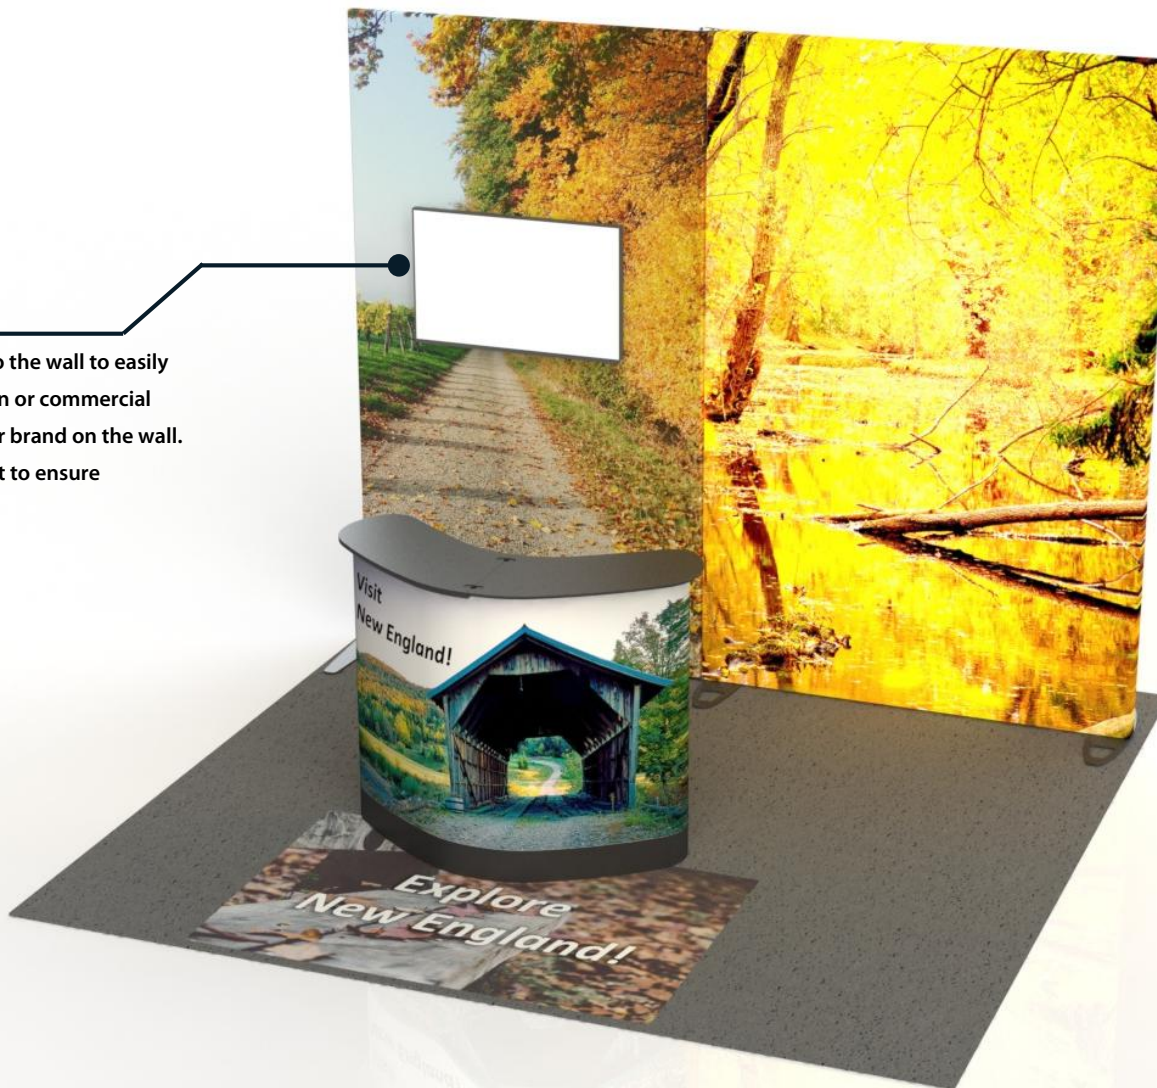

Monitor Holder

Add a monitor holder onto the wall to easily show a digital presentation or commercial while communicating your brand on the wall. Comes with extra long feet to ensure stability.