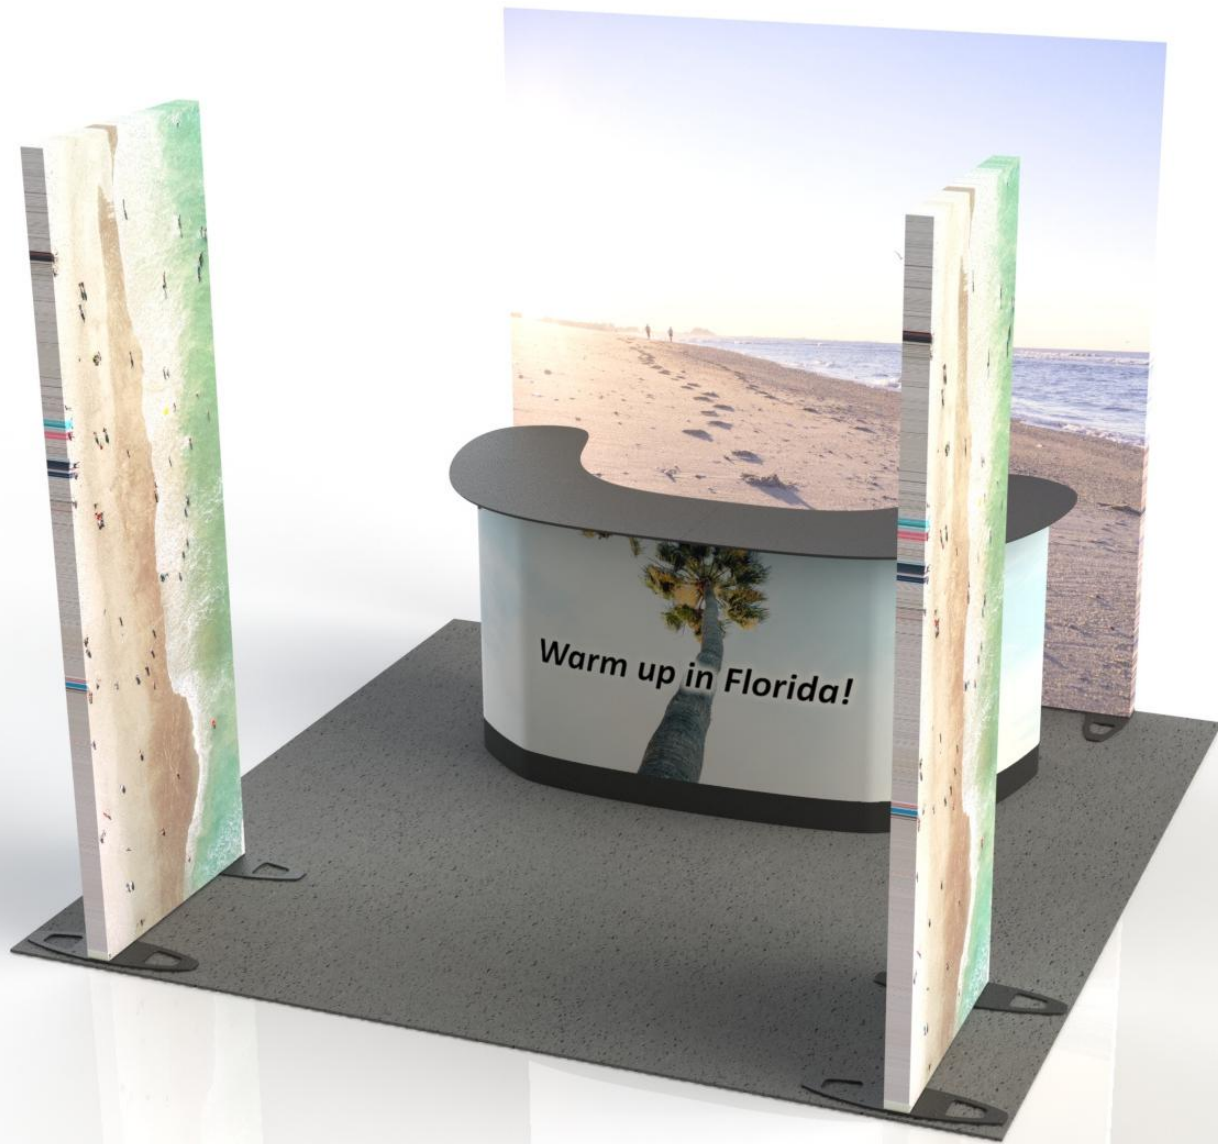

- Pack and store your backwalls or event materials in it
- Update graphics when you have a new message
- Lots of storage on the inside
- Add-ons available

Booth in a Box

Expand GrandFabric

Free-standing pillowcase fabric backwall

- Quick set up - no tools needed
- Choose single or double-sided print
- Reusable - just update fabric print
- Straight or Curved backwalls
- Custom sizes available
- Connect several walls

Booth in a Box