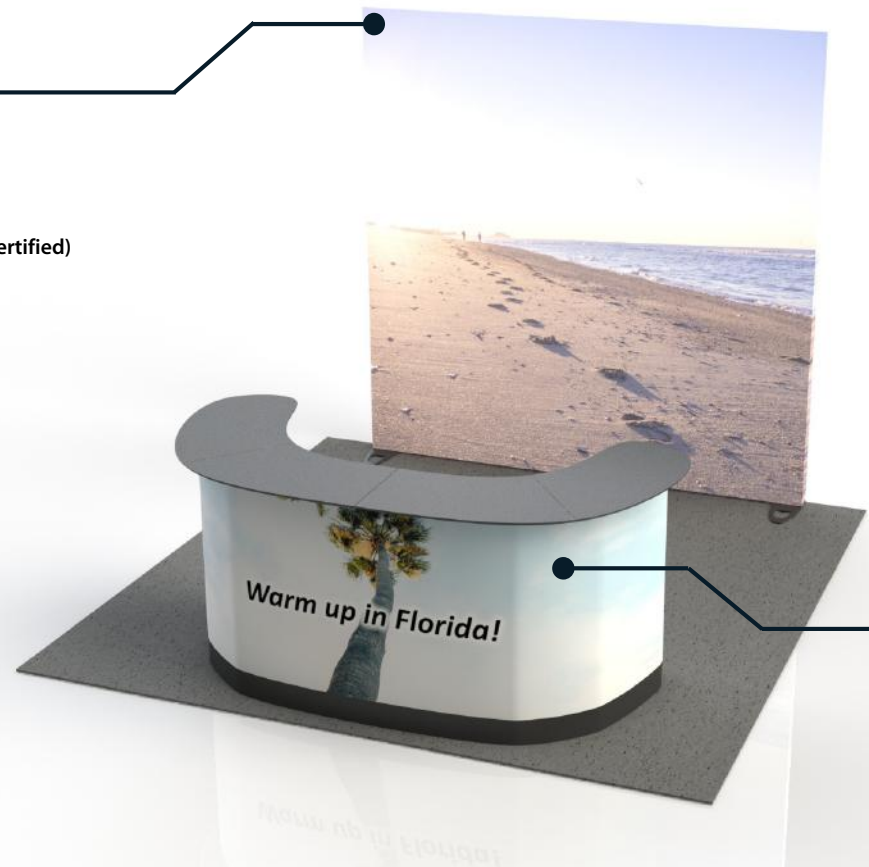

Elite Kit

Main elements:

- Expand LightBox
- Expand Podium Case (optional Expand PodiumCase XL)

Optional:

- Expand GrandFabric - Straight or Curved
- Expand Spotlights
- Global Portable Sanitizer Station
- Expand FabuFloor
- Expand Brochure Holder
- Shelves
- Sneeze Guard
- Branded Face Mask

Expand LightBox

- Portable and easy set up – no tools needed
- Available in 9 different sizes
- Reusable - just update fabric
- Illuminated with LED (60.000 hours, CE/UL certified)
- Connect multiple light boxes

Expand PodiumCase XL

- Pack and store your backwalls or event materials in it
- Update graphics when you have a new message
- Lots of storage on the inside
- Add-ons available