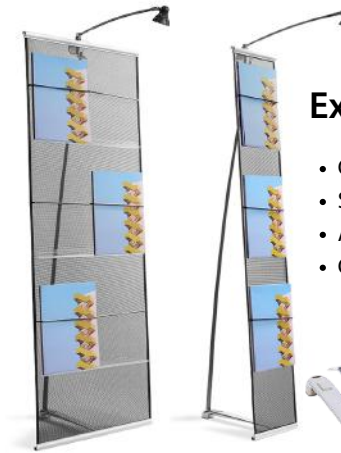

- Quick set up - no tools needed
- Choose single or double-sided print
- Reusable - just update fabric print
- Straight or Curved backwalls
- Custom sizes available
- Connect several walls

Booth in a Box

Monitor Holder

Add a monitor holder onto the wall to easily show a digital presentation or commercial while communicating your brand on the wall. Comes with extra long feet to ensure stability.

Optional Accessories

Booth in a Box

Expand Spotlight

Attachable Shelves

Attachable Table

Attachable Brochure Holder

Hanging Shelves

Expand BrochureHolder

- Compact and stylish
- Set up in less than a minute
- Available in 2 different widths
- Comes in a practical nylon bag

Monitor Holder

Easy to connect multiple walls

Bags provided for easy storing between events

Expand BrochureStand

- 4 and 5 tray versions available
- Stable & scratch resistant
- Delivered in a black nylon bag