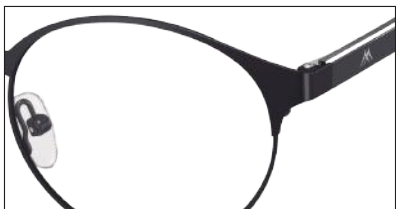

MM580F Matt pink gold

Handmade Acetate Temples

STAINLESS STEEL

MM581A
Matt navy blue

REDUCED PRICE

MM581
51-19-140
Flex
Matt finishing

MM581 Matt black

MM581B Matt gunmetal