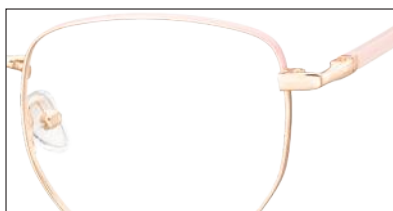

MM586 Pink gold + green

MM586A Pink gold + red

MM586B Pink gold + black

MM586C Light gunmetal + black

MM586D Gold + purple

MM586E Silver + blue

MM588
54-18-146
Matt/shiny finishing

MM588 Pink gold + pink

MM604F Purple

MM604G Black + gold

*Check availability on our website.

CASES WITH MAGNETIC CLOSURE

All cases are being sold per dozen

Large luxury eyewear case in faux leather finishing with a magnetic closure and a debossed Montana logo.