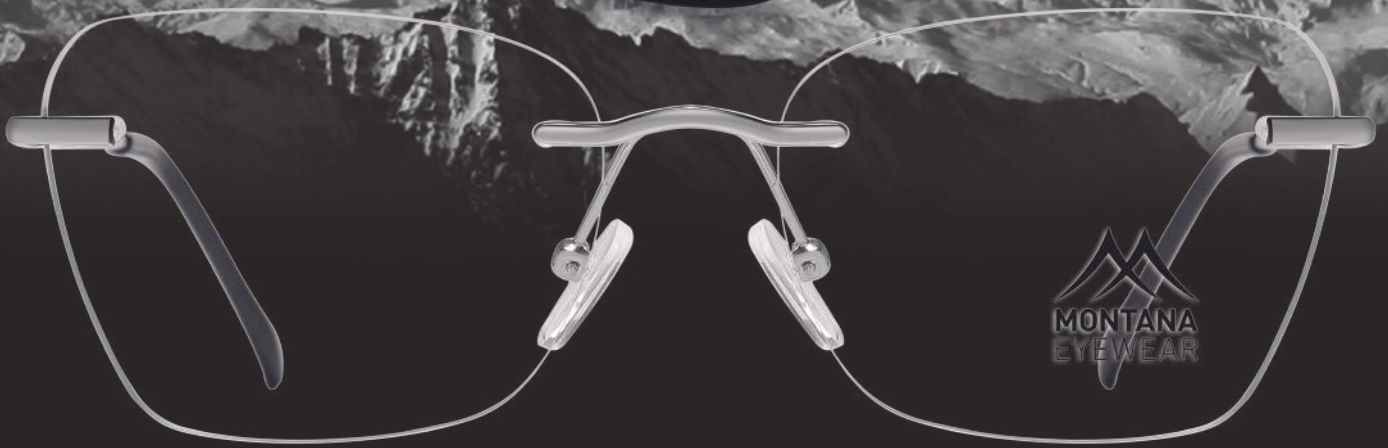

**MONTANA
EYEWEAR**

OPTICIANS VISION ON OPTICAL FRAMES AND ACCESSORIES

ALL FRAMES
CONFORM TO ISO 12870:2016

NEW COLLECTION 2026

WWW.SUNOPTIC.COM

Handmade Acetate

MA35
Black

NEW