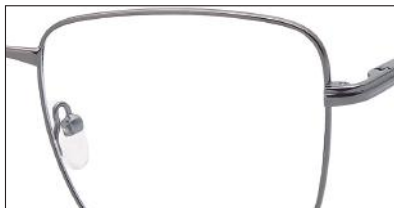

MM578
55-18-140
Flex
Matt finishing

MM578 Matt black

MM578A Matt silver

MM578C Matt gunmetal

MM578D Matt navy blue

Handmade Acetate Temples

STAINLESS STEEL

MM579
Matt black