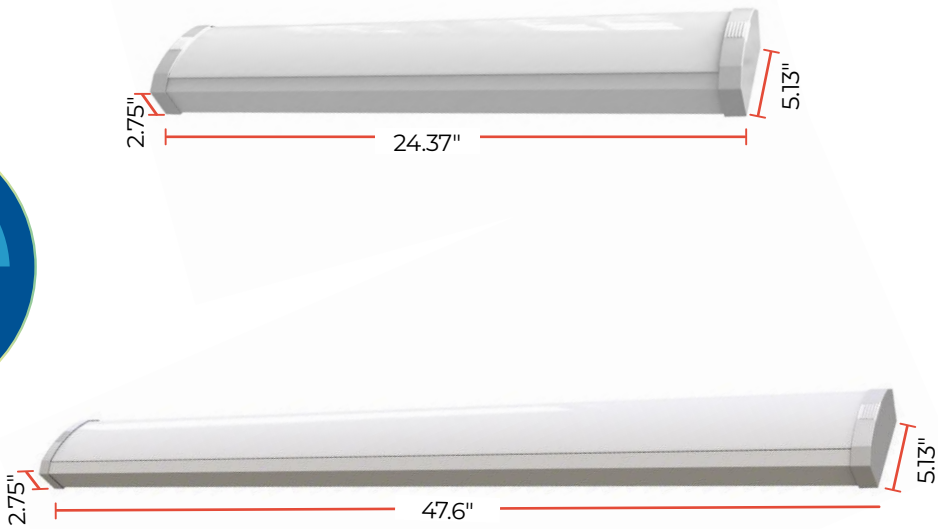

Featured available only for item# 773501, 773503