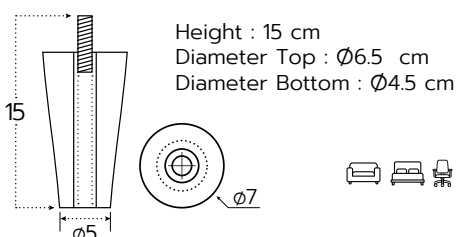

Product code : PG-150-150

Product code : PG-307

Product code : PG-70*15-M8

Product code : PG-JW-006