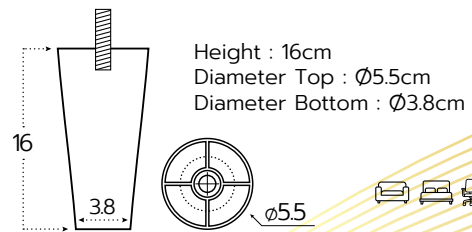

Product code : PG-PL-10

Product code : PG-R0335