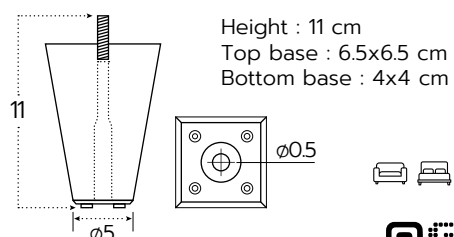

Product code : PG-150-150

Product code : PG-307

Product code : PG-70*15-M8

Product code : PG-JW-006