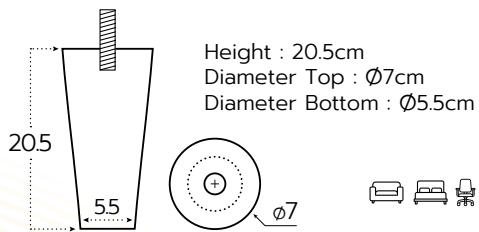

Product code : PG-PL-10

Product code : PG-R0335