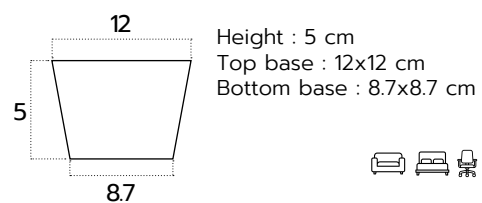

Product code : LGX-W0032

Product code : LG-XNET-W0038