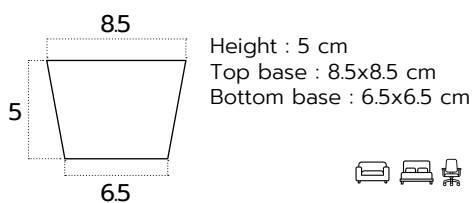

Product code : LGX-W0032

Product code : LG-XNET-W0038