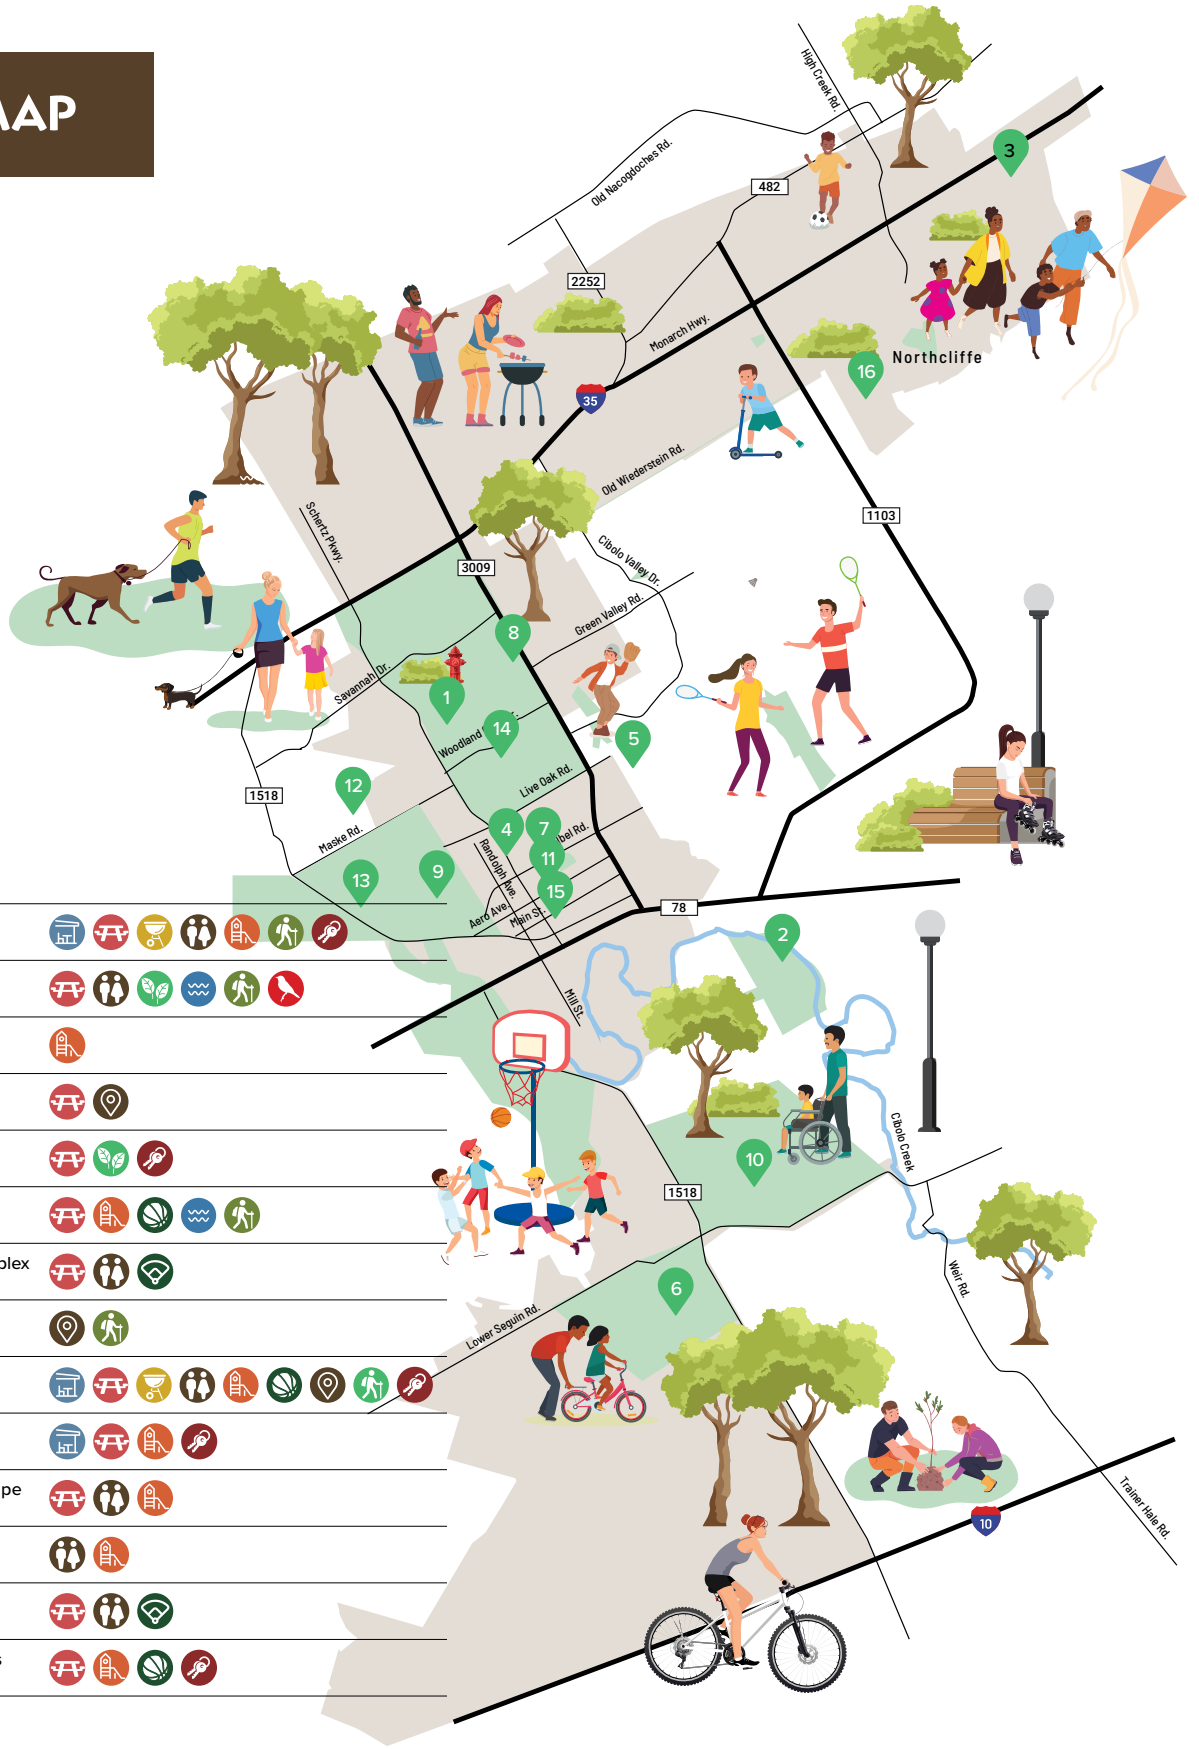

PARKS MAP

- Available to Rent
- Pavilion
- Picnic Tables
- BBQ Grill
- Restrooms
- Playground
- Basketball
- Multipurpose Space
- Baseball/Softball Fields
- Natural Area
- Water Access
- Walking/Hiking Trails
- Bird Blinds

1	Ashley Park 534 Ashley Park Cir.	
2	Crescent Bend Nature Park 2780 W Schaefer Rd.	
3	Cypress Point Park 5526 Cypress Point	
4	Dog Park & Skate Park 940 Community Cir. Dr.	
5	Gutierrez Garden Park 1231 Borgfeld Rd.	
6	Heritage Oaks Park 11700 Long Leaf Pkwy.	
7	Johnie McDow Sports Complex 955 Community Cir. Dr.	
8	Mary Whitfield Burks Park 3175 Schertz Pkwy.	
9	Pickrell Park 703 Oak St.	
10	Rhine Valley Park 9958 Mulhouse Dr.	
11	Schertz Community Playscape 629 Westchester Dr.	
12	Schertz Soccer Complex 75 Maske Rd.	
13	Thulemeyer Park 901 Oak St.	
14	The Park at Woodland Oaks 905 Woodland Oaks Dr.	
15	Veterans Memorial Plaza 512 Schertz Pkwy.	
16	Wendy Swan Memorial Park 4601 Cherry Tree Dr.