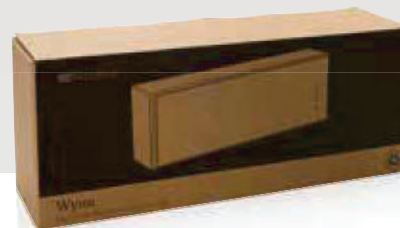

P329.649

Altavoz Wynn inalámbrico 10W de bambú

FSC® bambú • 10W • BT versión 5.1 • Tiempo de carga 3H • Tiempo de reproducción 6H • Type-C conector(es) de carga • Micrófono • Respuesta llamada • Rango de operación 10M **Medidas** 24,5 x 25,7 x 5,7 cm **Medidas de marcaje** 110 x 45mm **Técnica de marcaje** Grabado CO₂

Desde	25	50	100	250	500
Con marcaje	59,03	55,91	53,89	52,80	51,58
Sin marcaje	55,65	54,15	52,60	51,60	50,60

CO₂ 7,44 kg