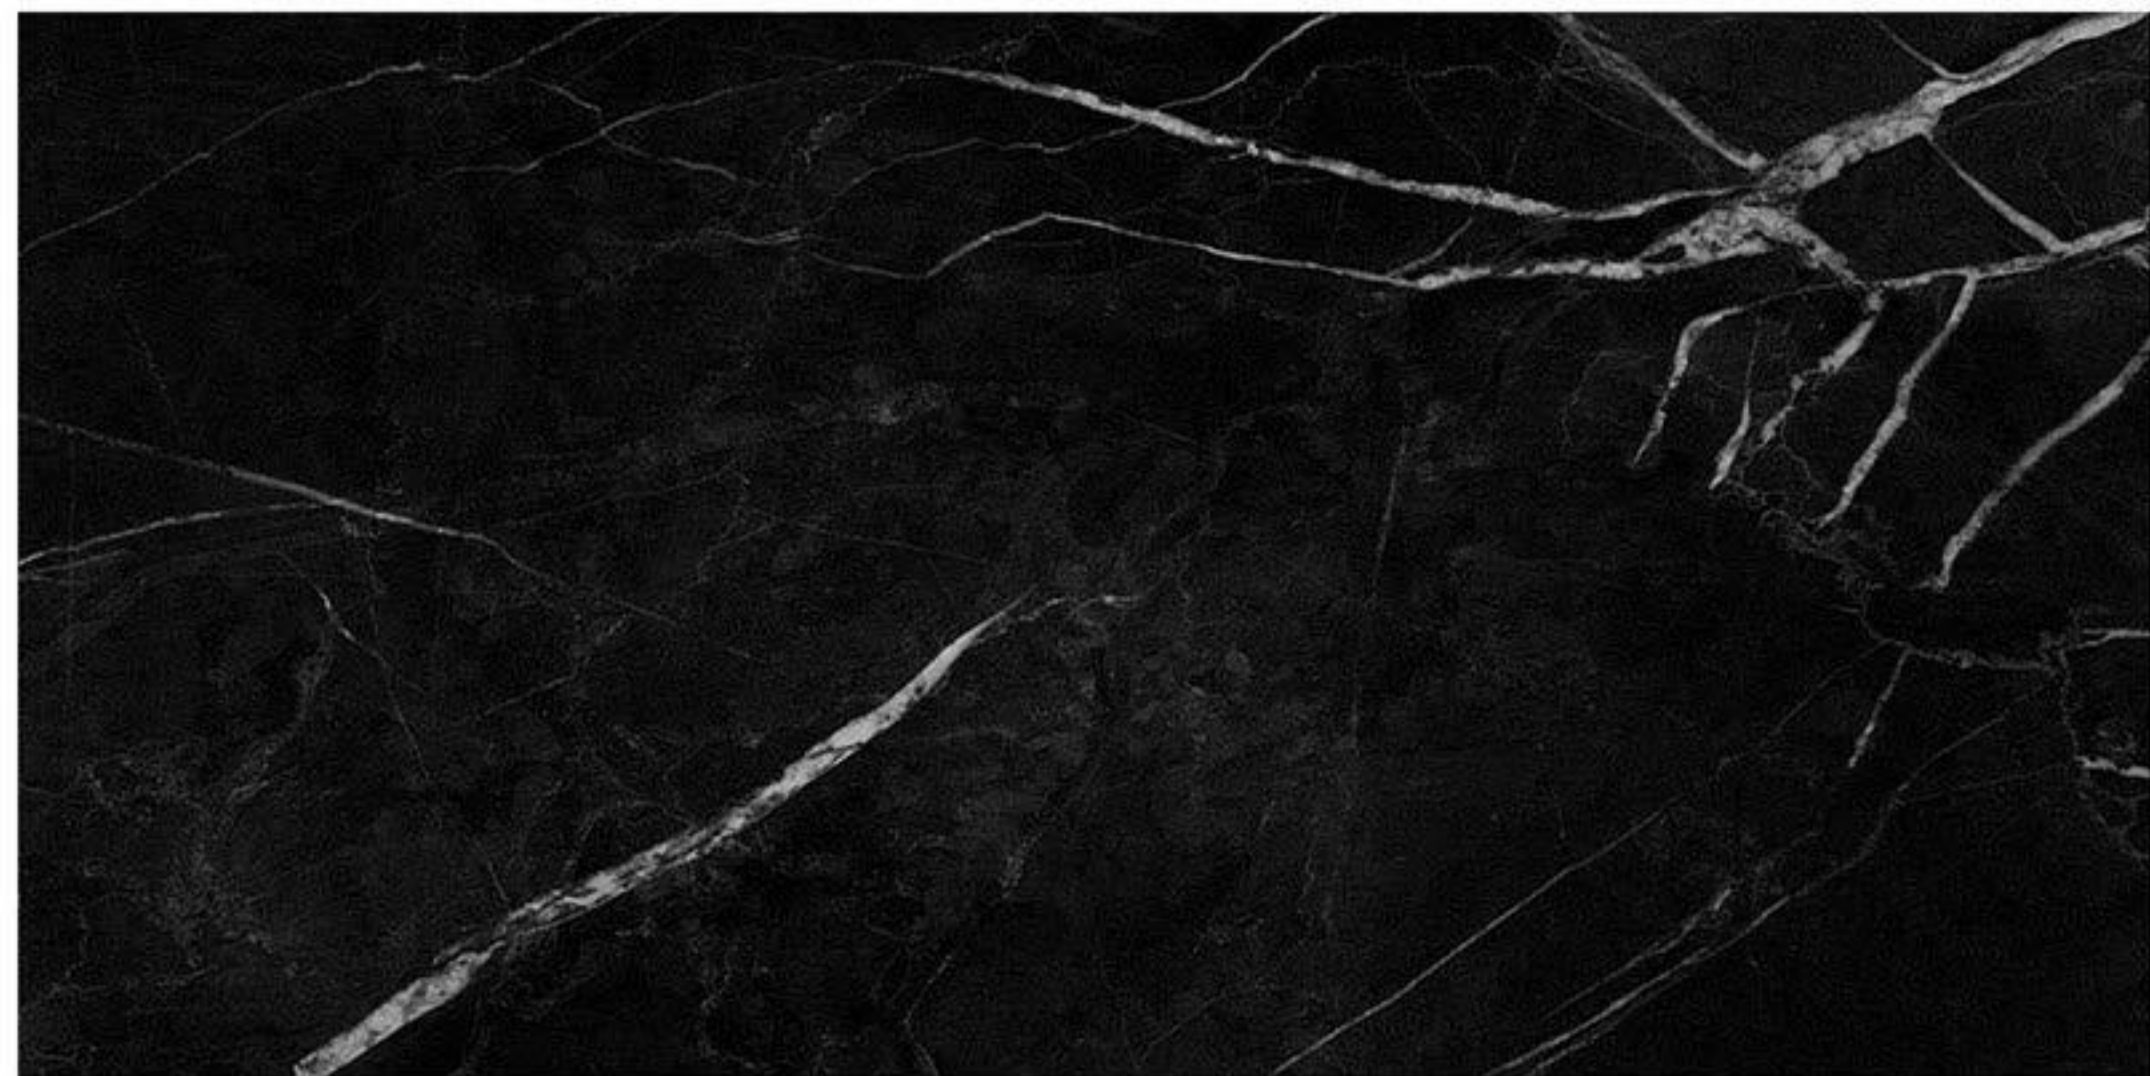

ALAYTA

ABADIS SLAB ALAYTA NANO POLISHED | 6 FACES
ABADIS SLAB ALAYTA 800X1600 mm