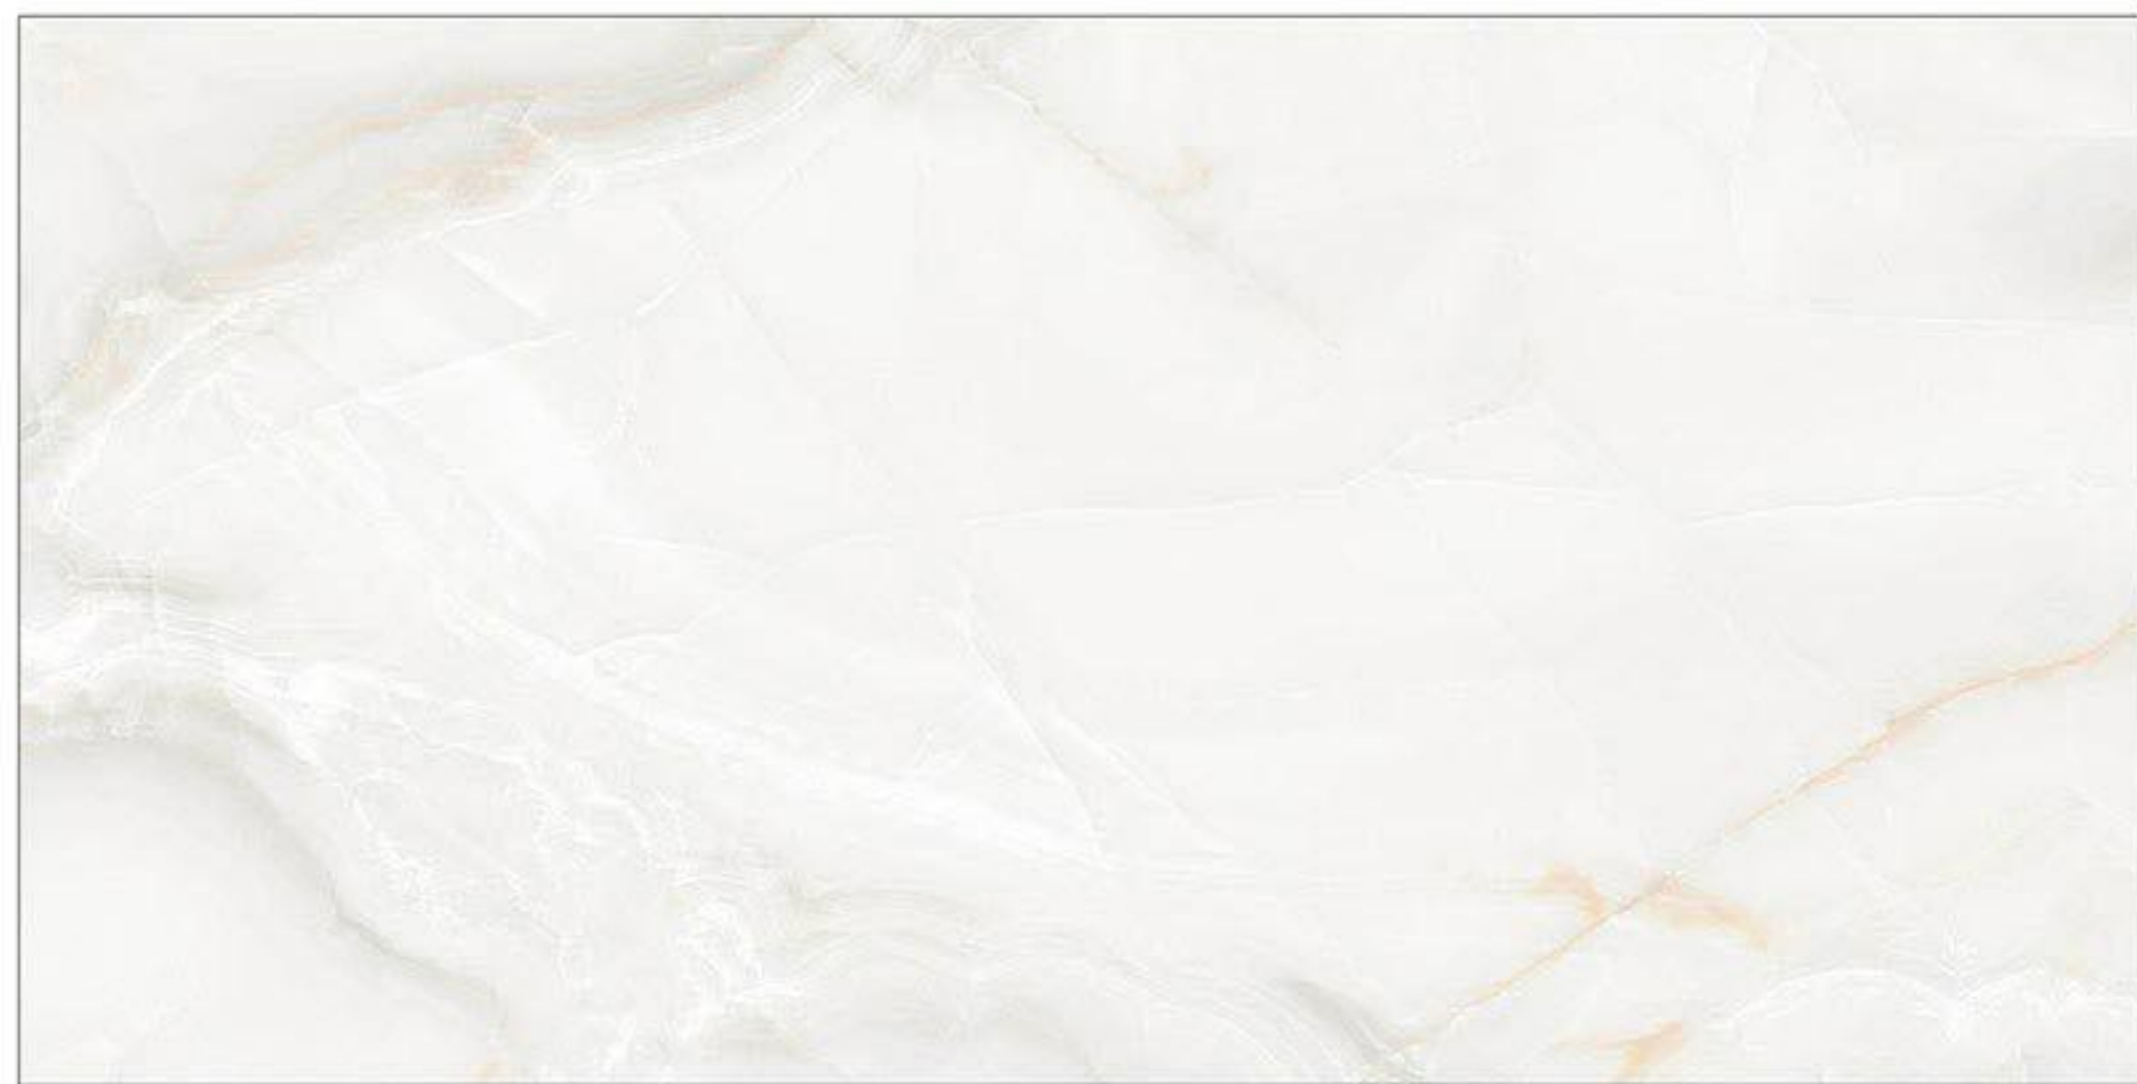

MARION LIGHT

ABADIS SLAB MARION LIGHT NANO POLISHED | 6 FACES

ABADIS SLAB MARION LIGHT **800X1600** mm