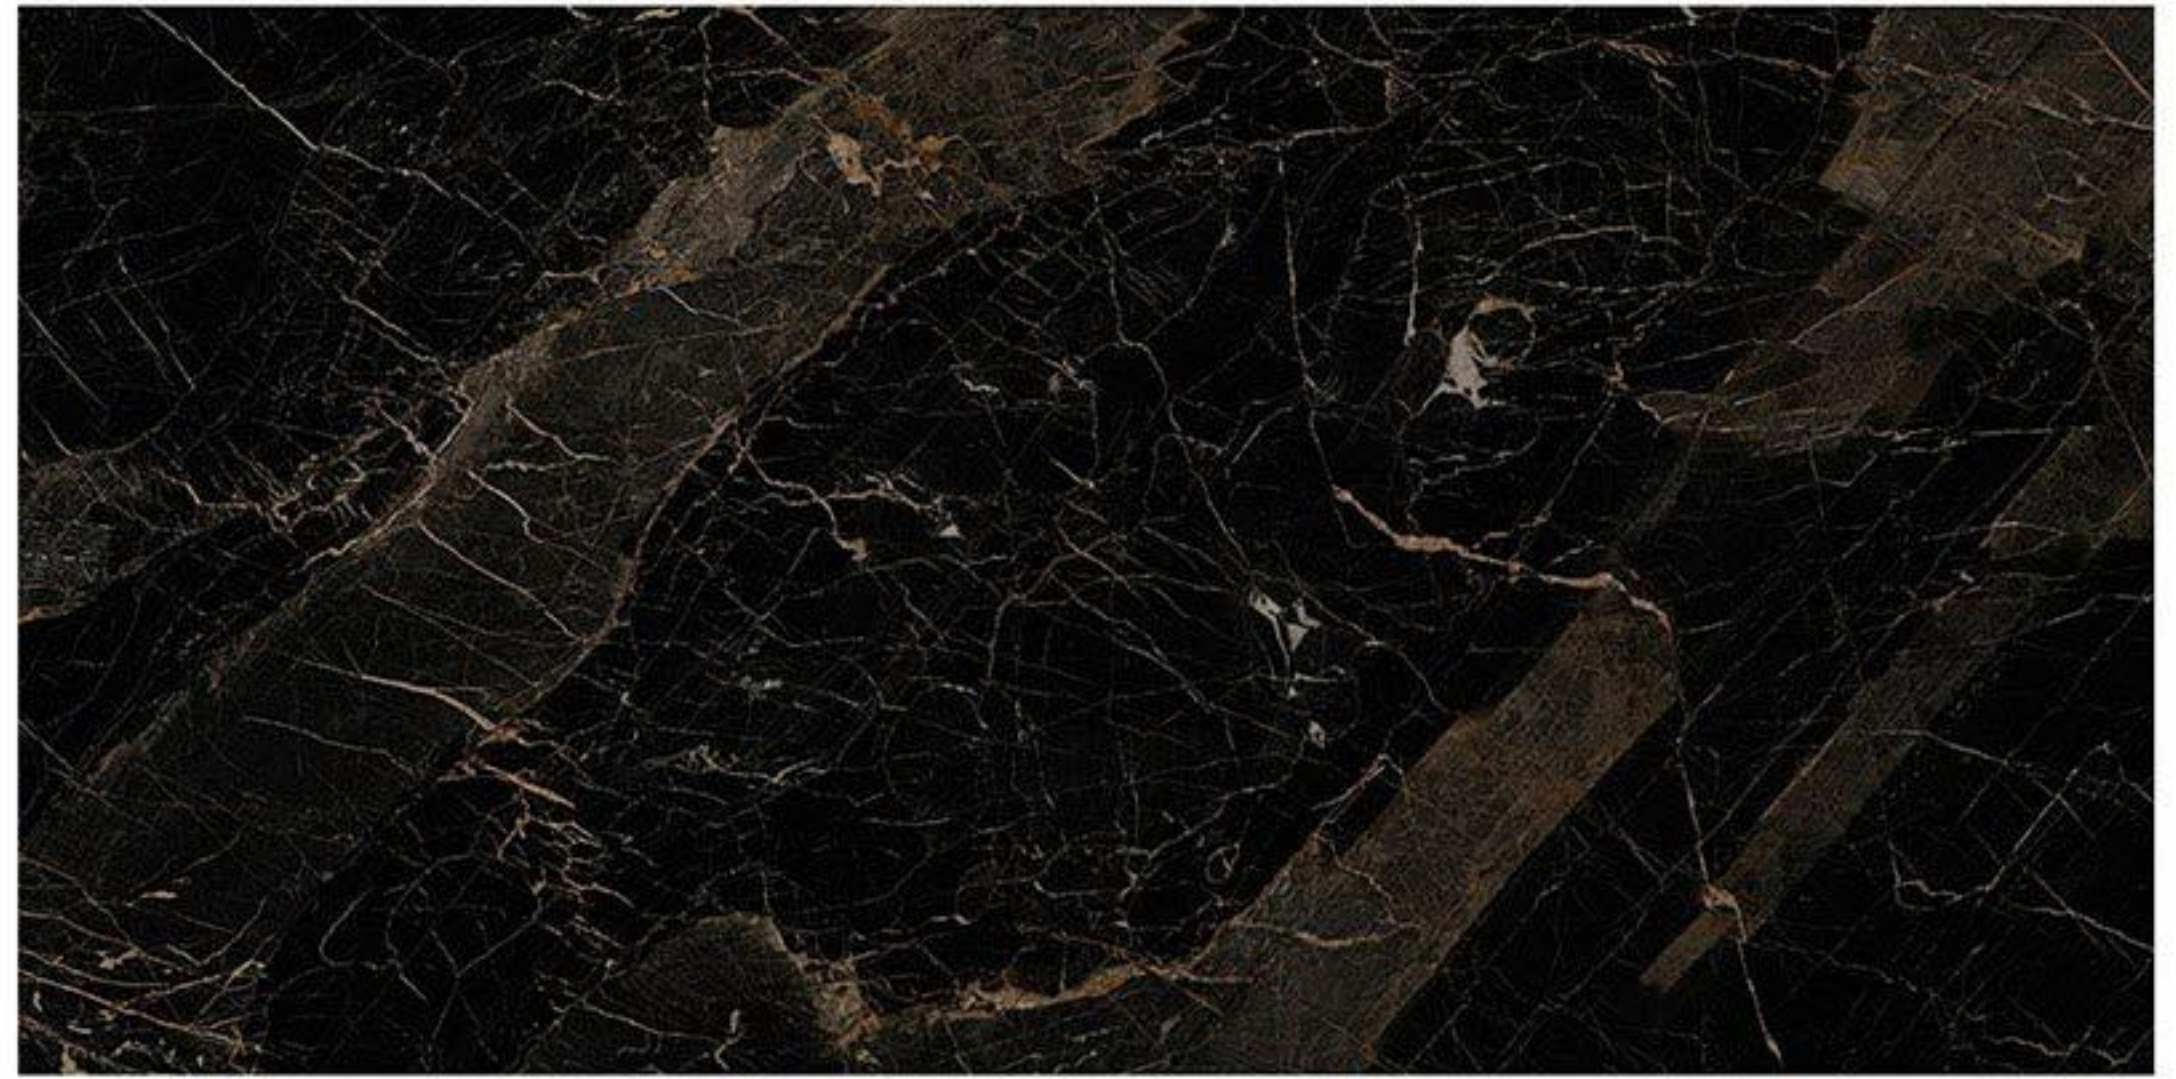

BLACK BURN

ABADIS SLAB BLACK BURN NANO POLISHED | 6 FACES
ABADIS SLAB BLACK BURN 800X1600 mm