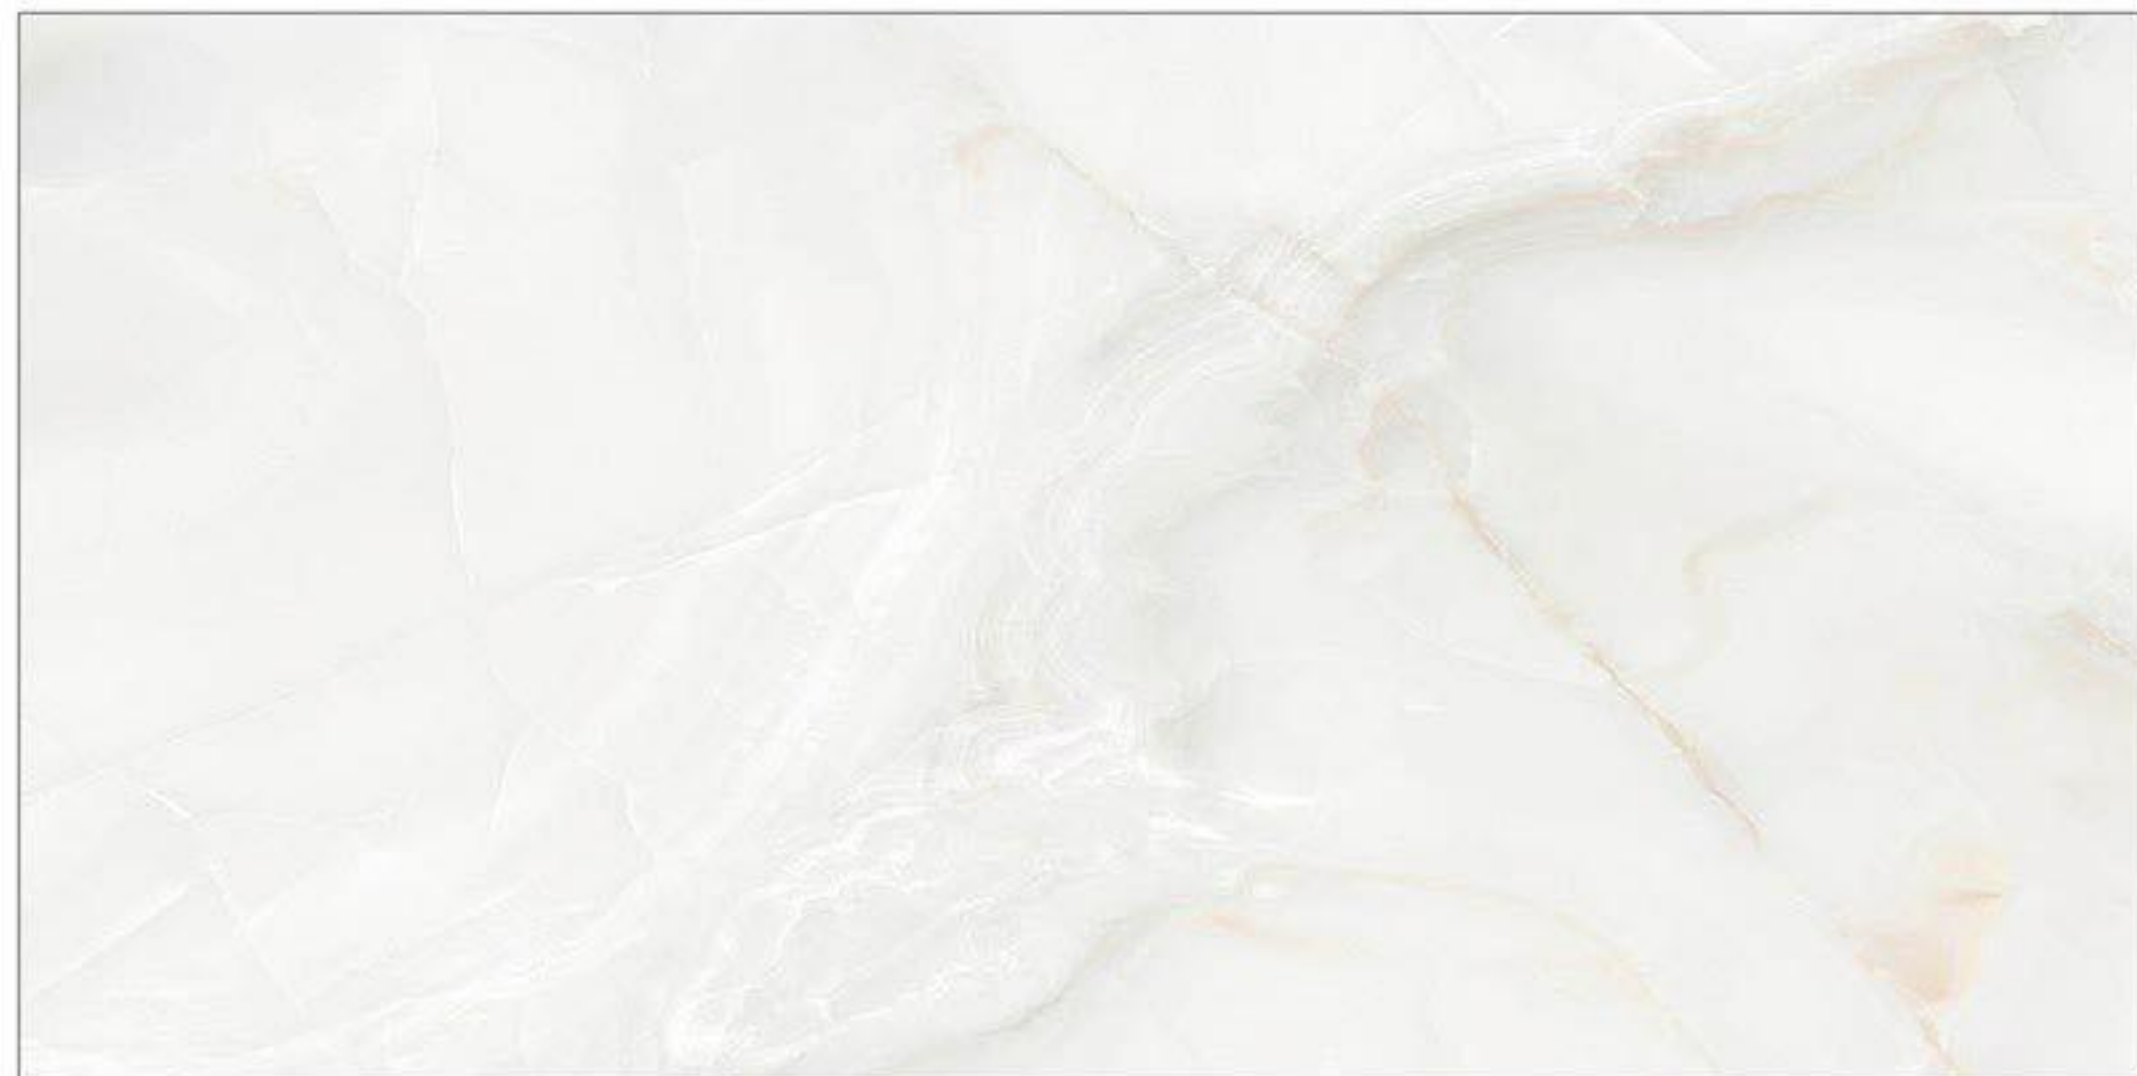

MARION LIGHT

ABADIS SLAB MARION LIGHT NANO POLISHED | 6 FACES

ABADIS SLAB MARION LIGHT **800X1600** mm