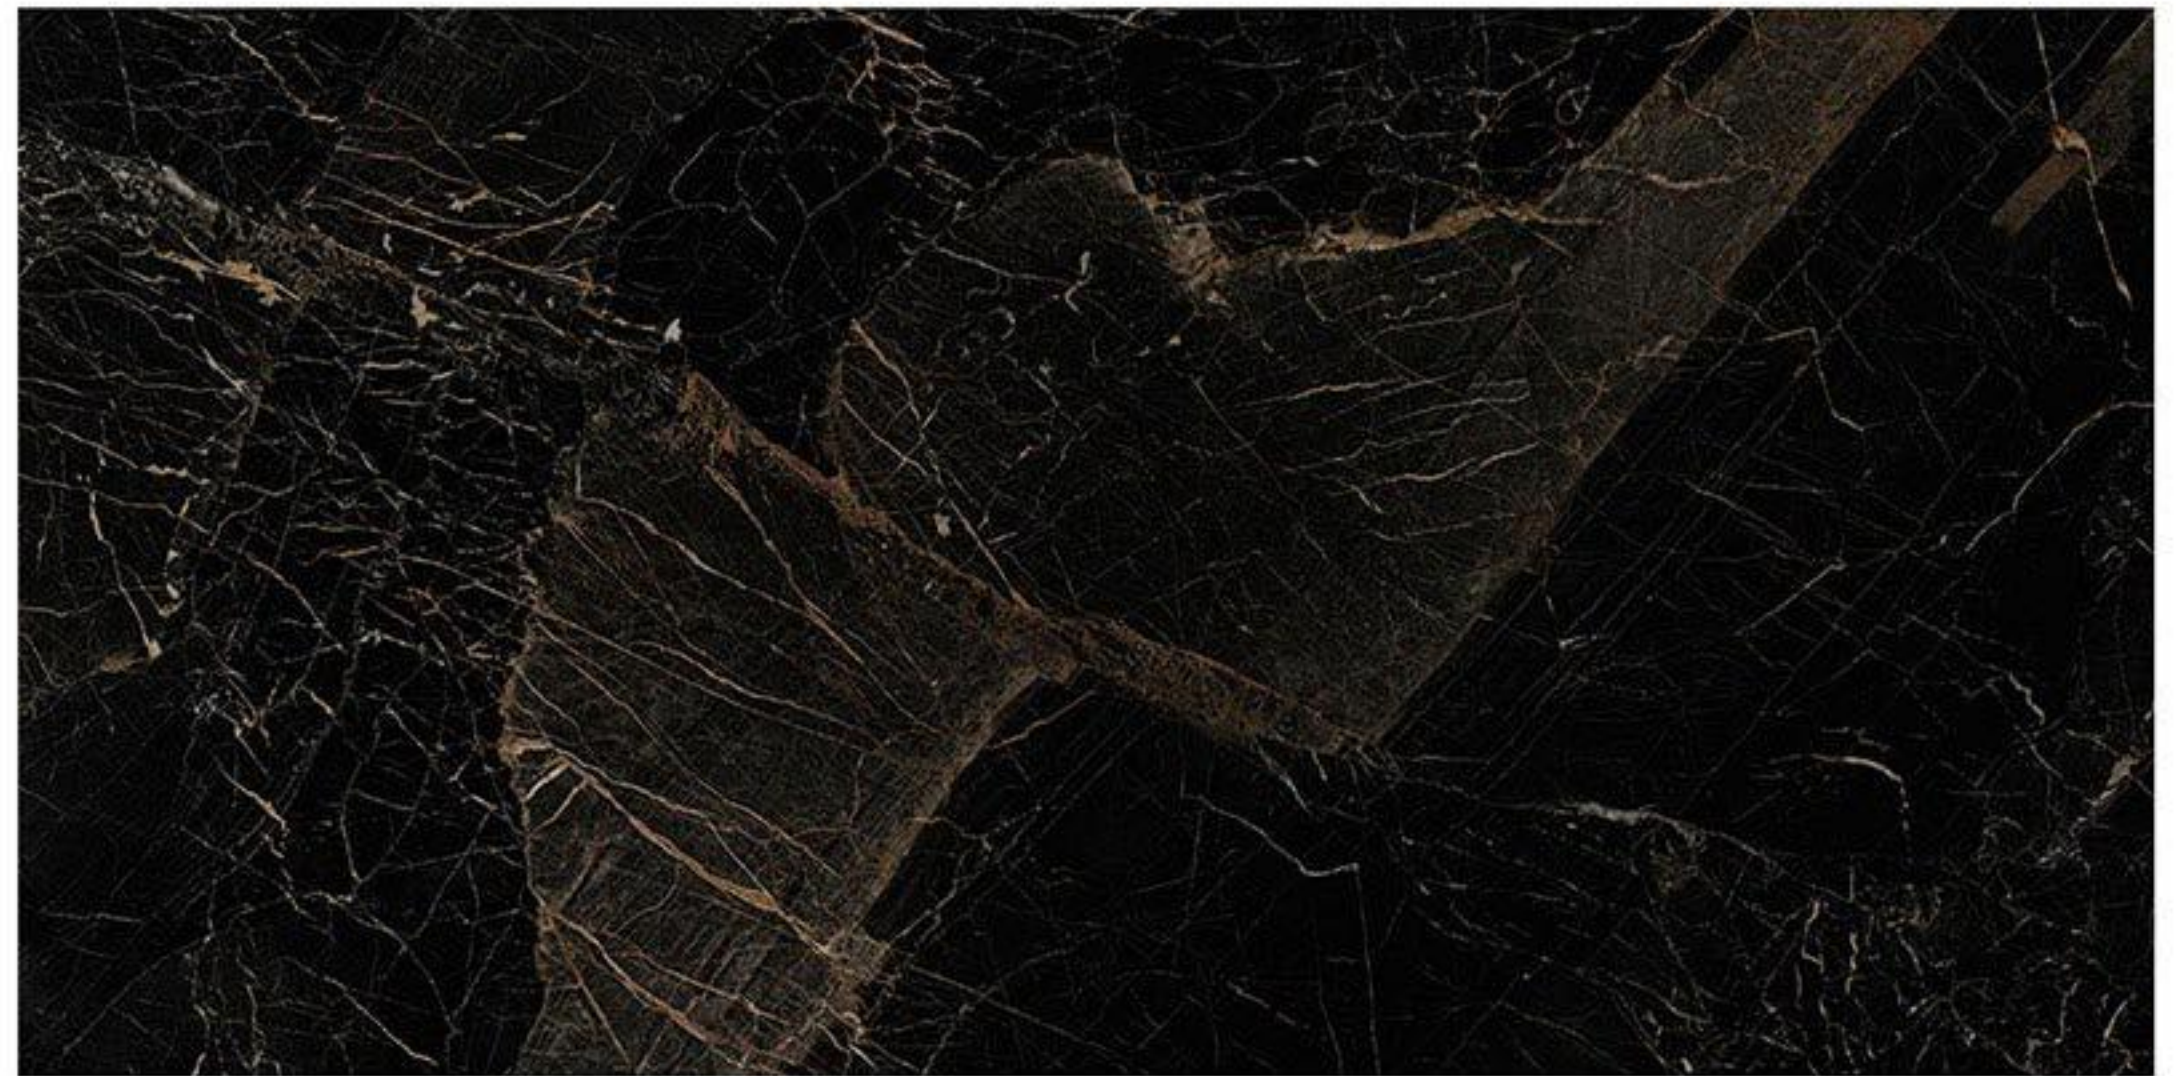

BLACK BURN

ABADIS SLAB BLACK BURN NANO POLISHED | 6 FACES
ABADIS SLAB BLACK BURN 800X1600 mm