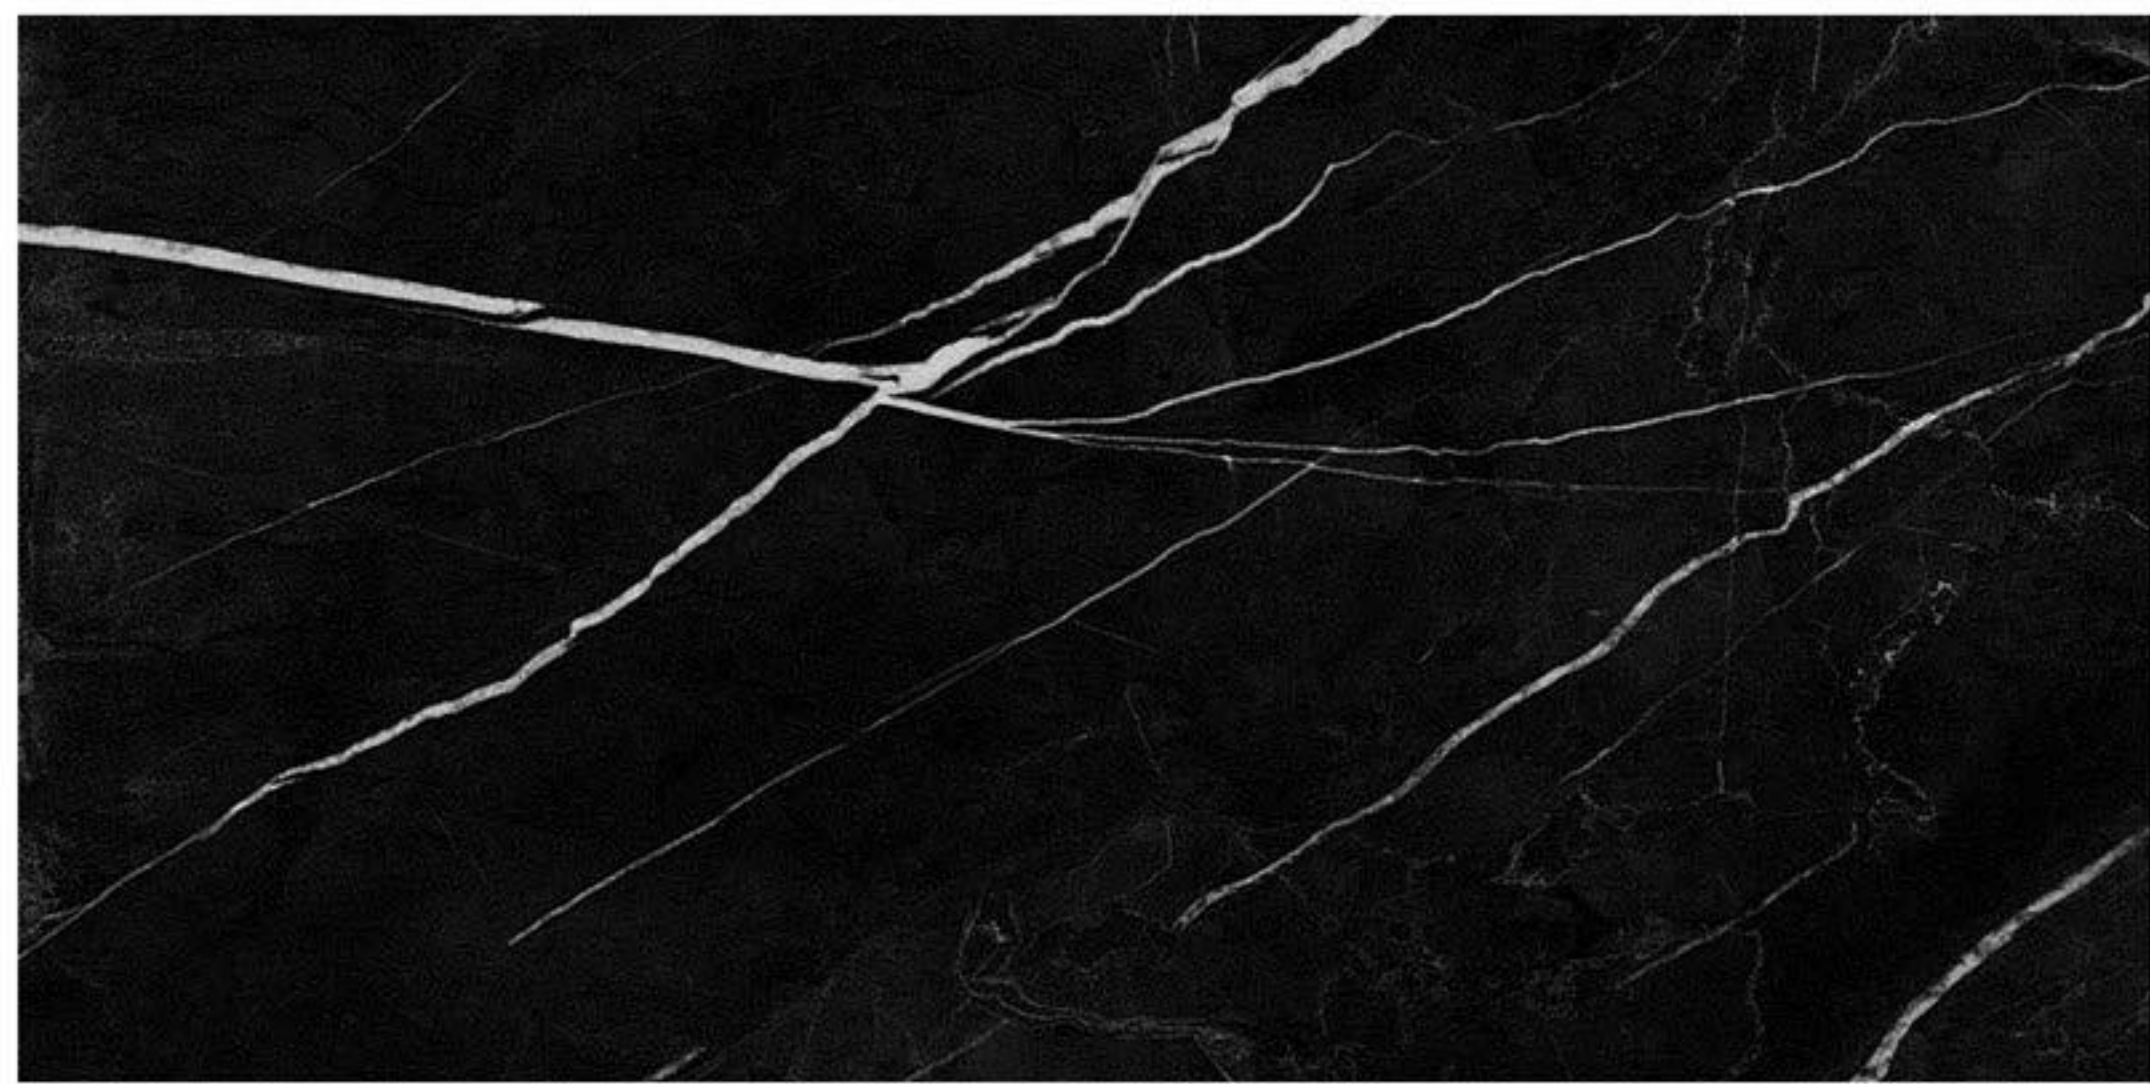

ALAYTA

ABADIS SLAB ALAYTA NANO POLISHED | 6 FACES
ABADIS SLAB ALAYTA 800X1600 mm