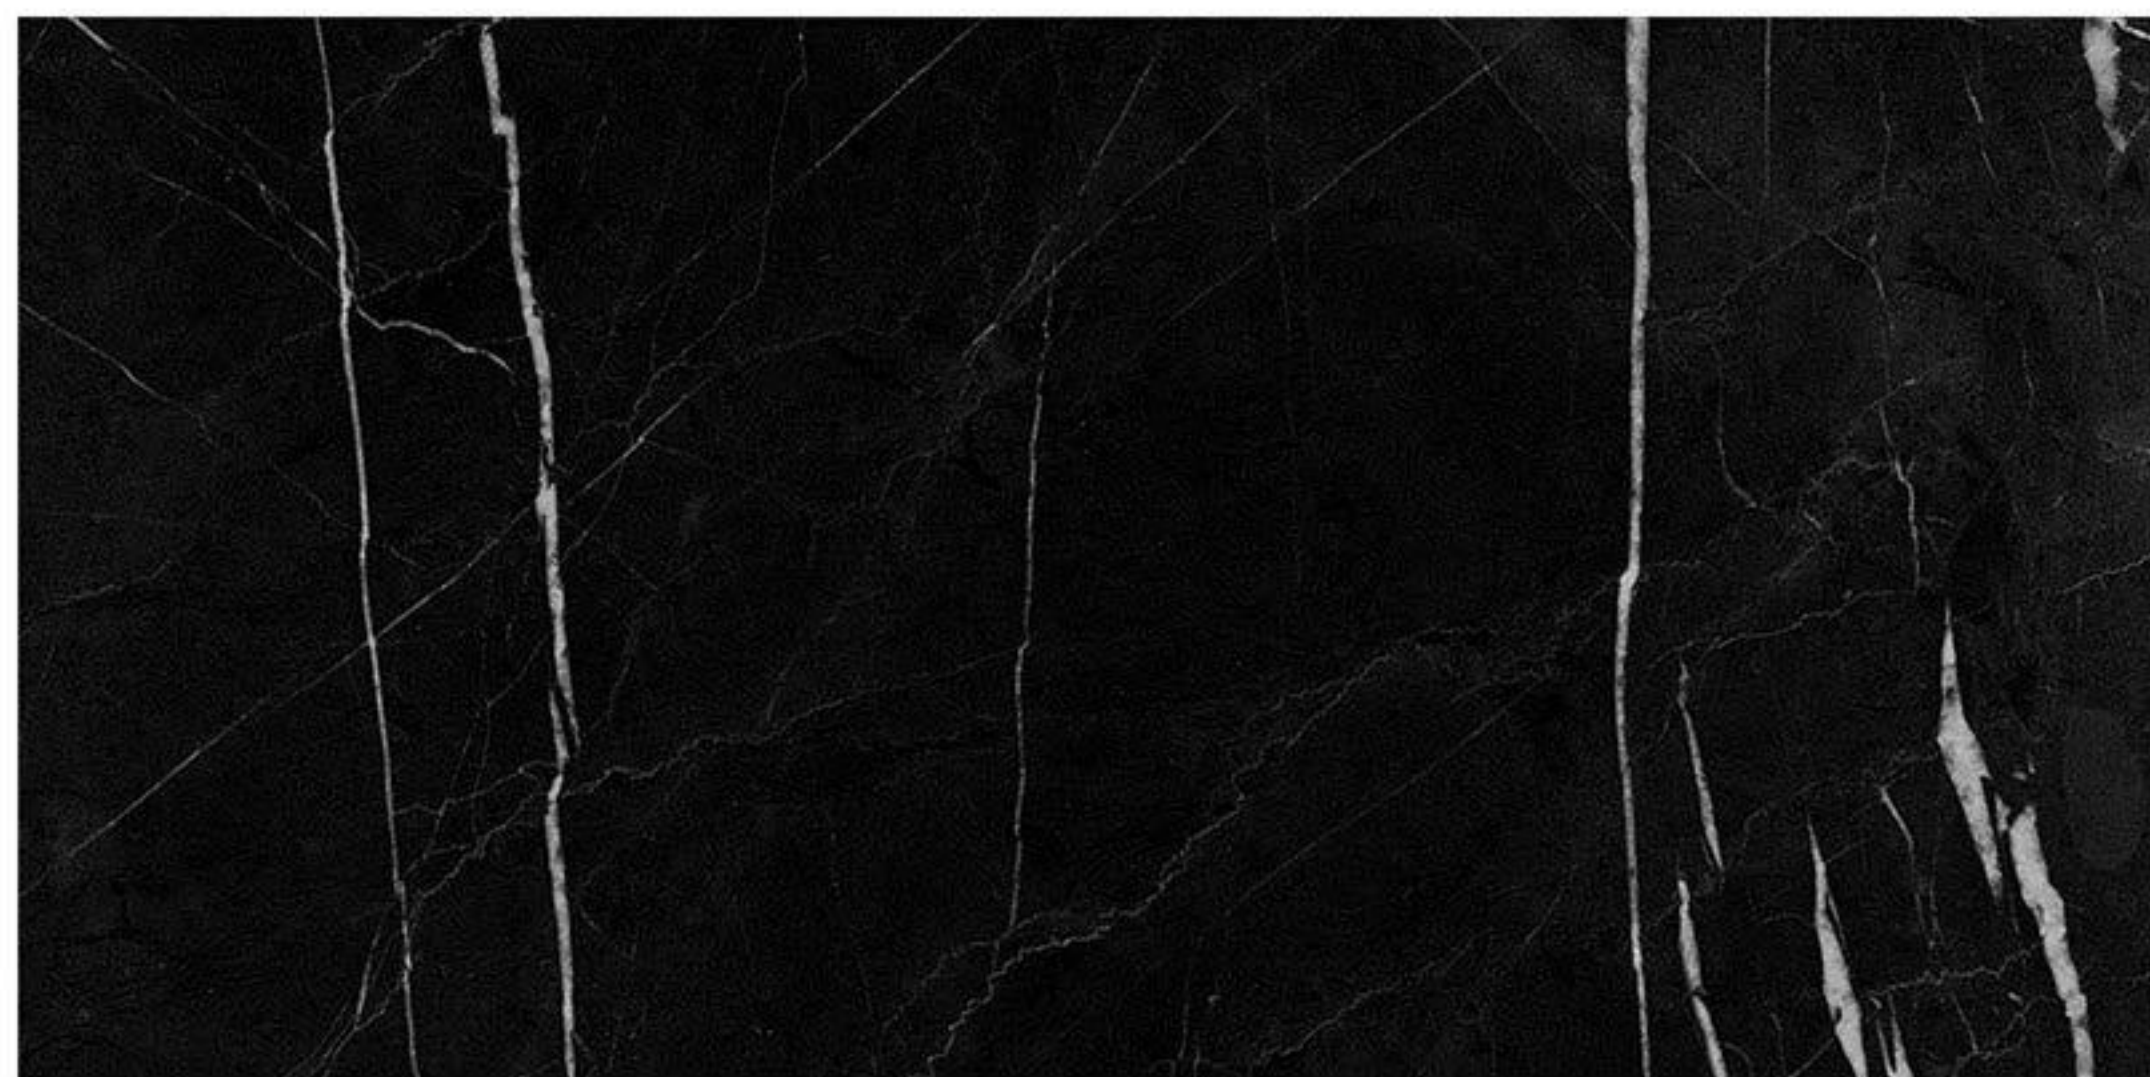

ALAYTA

ABADIS SLAB ALAYTA NANO POLISHED | 6 FACES
ABADIS SLAB ALAYTA 800X1600 mm