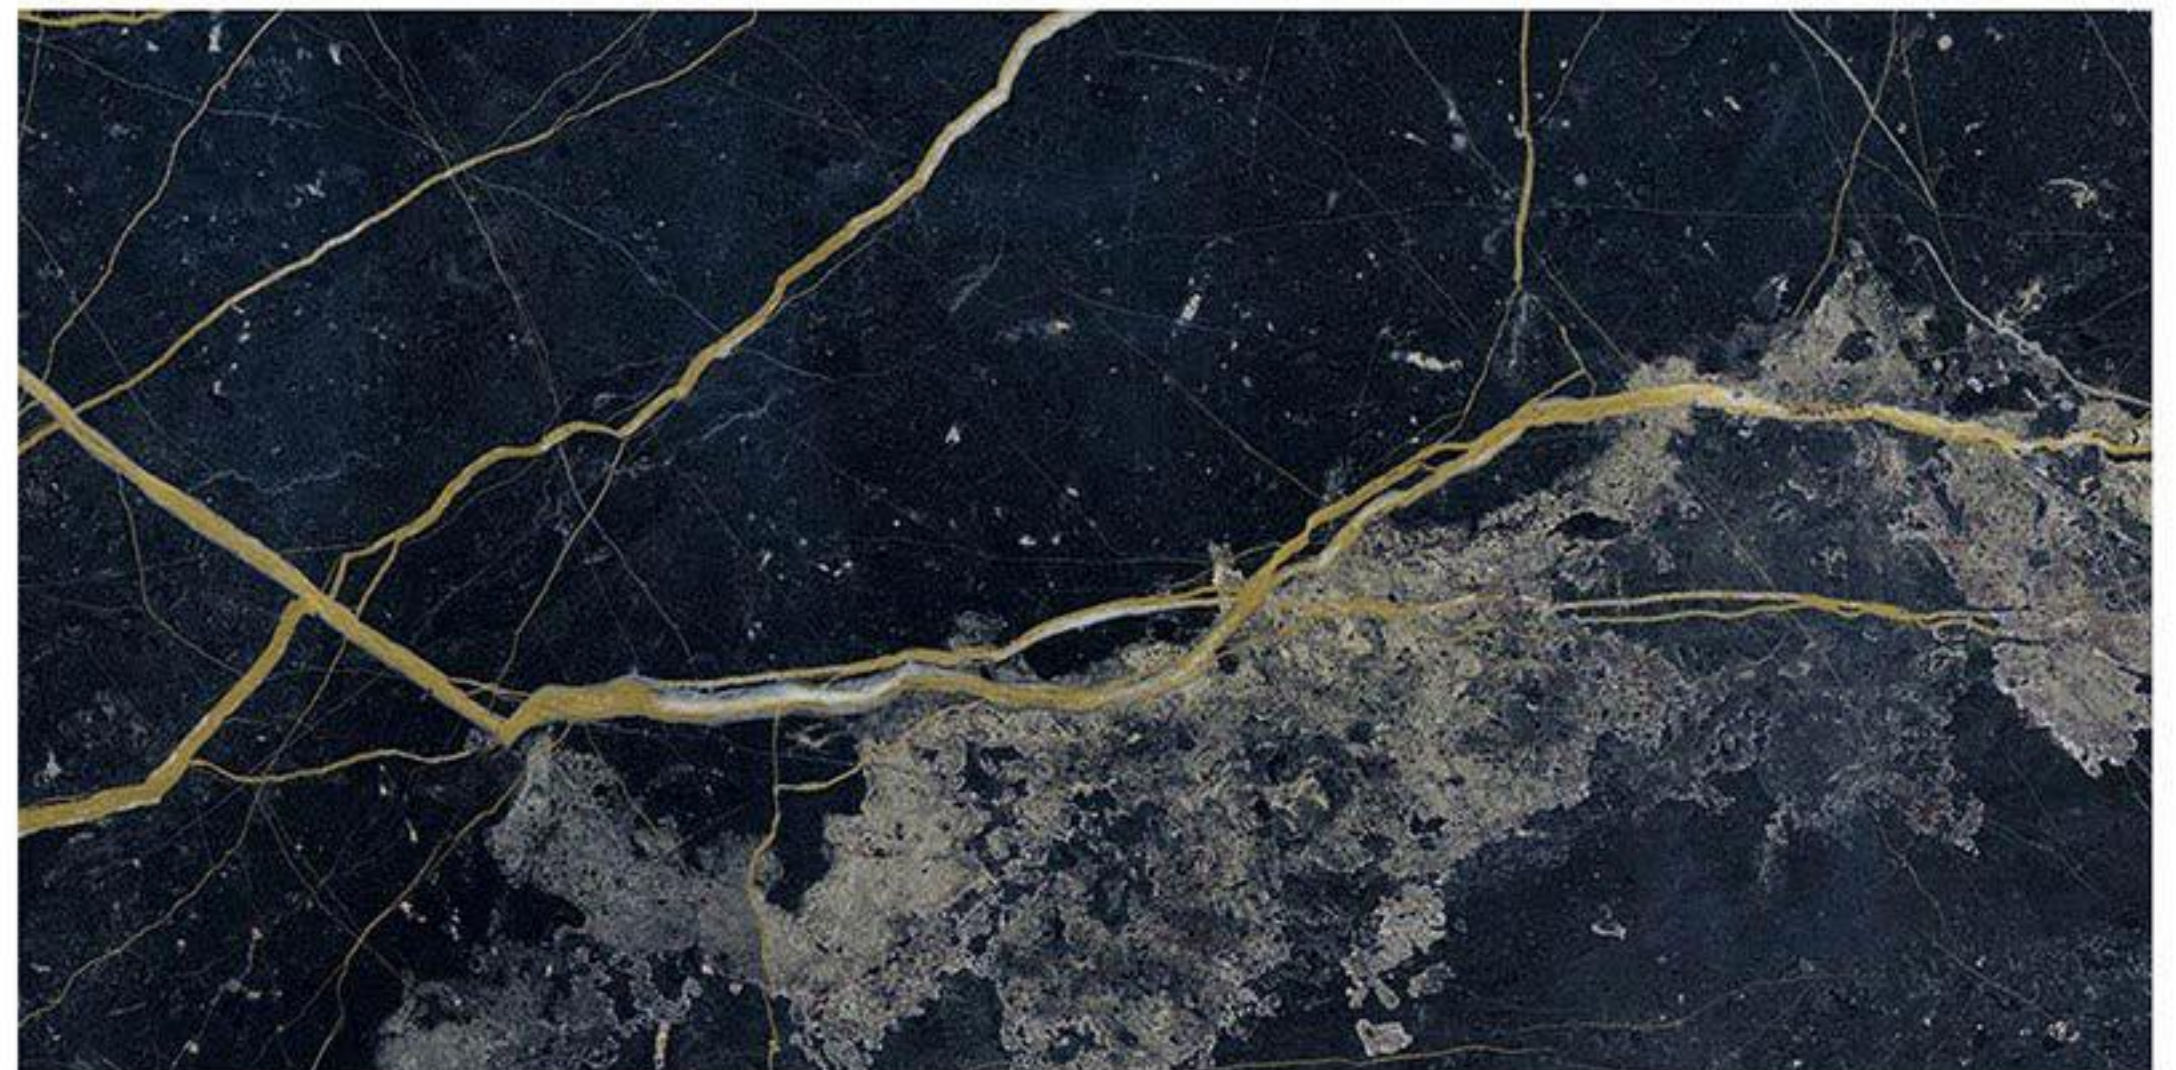

ARVEX

ABADIS SLAB ARVEX NANO POLISHED | 6 FACES
ABADIS SLAB ARVEX 800X1600 mm