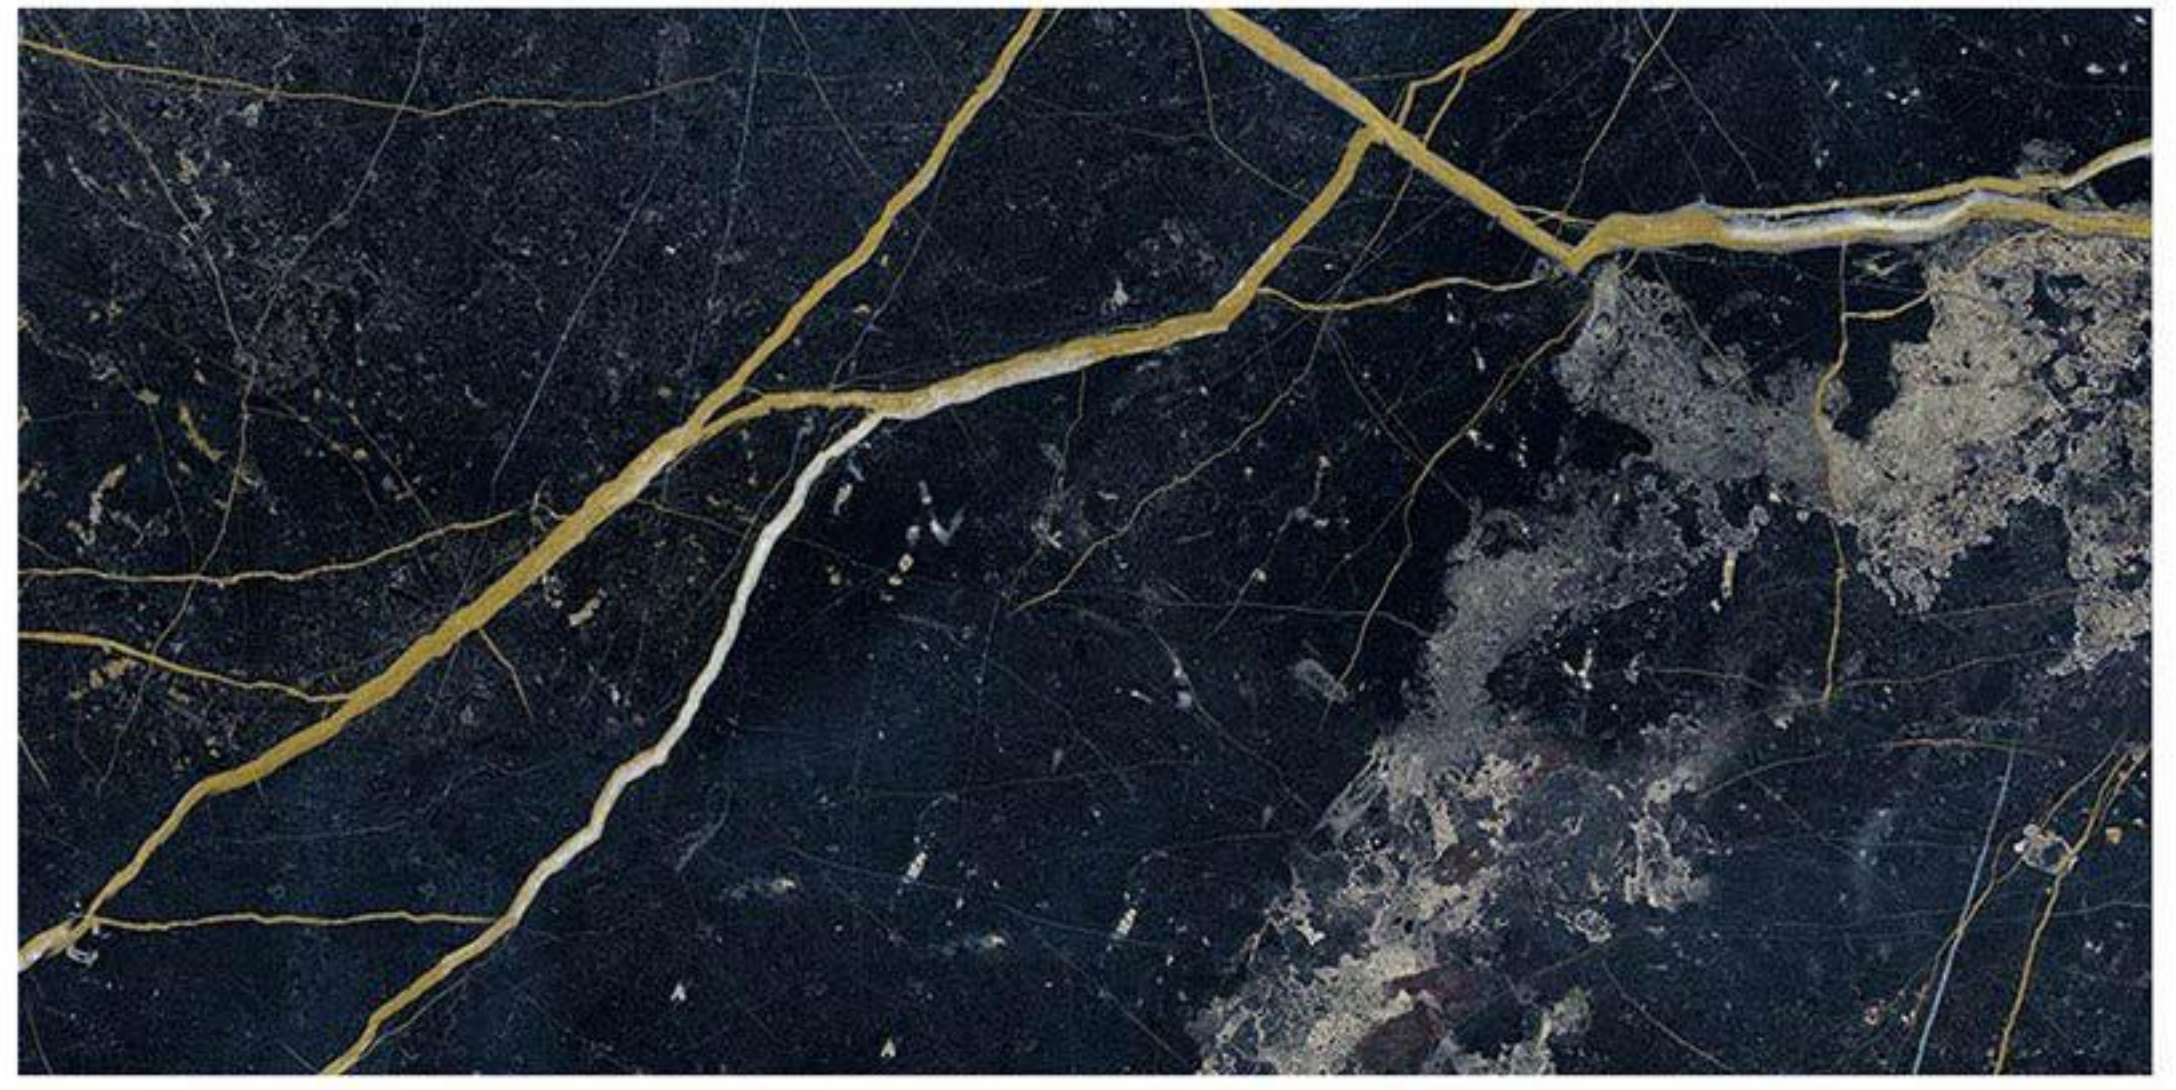

ARVEX

ABADIS SLAB ARVEX NANO POLISHED | 6 FACES
ABADIS SLAB ARVEX 800X1600 mm