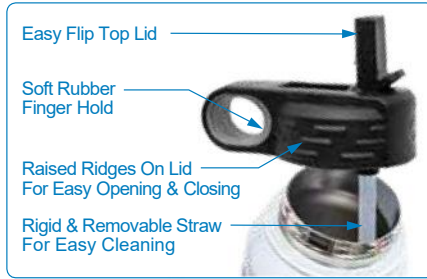

LWB218

Olive Green

Case Qty: 12

optional Lug Lid!

\$20.00

Carabiner & Water Bottle Boot Sold Separately.

SC *LWB301

Stainless Steel