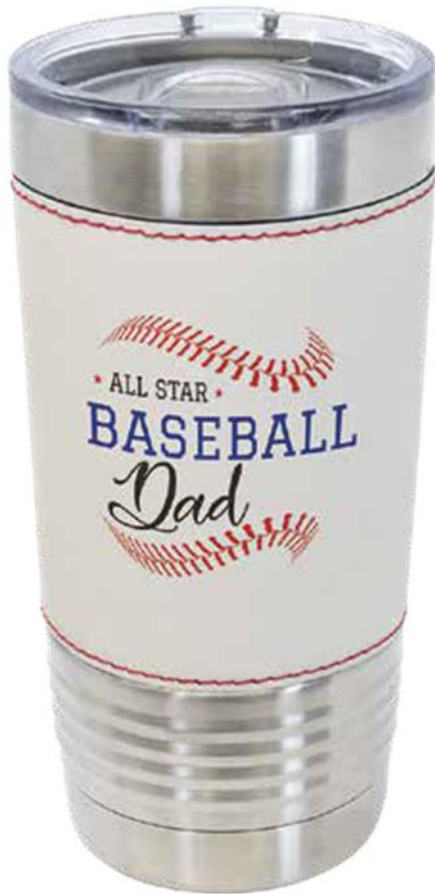

Polar Camel™ 20 oz. Leatherette Sport Tumblers

Stainless Steel double wall vacuum insulation for maximum heat and cold retention. Tumblers fit in most cup holders and include clear slider lid.

Case Qty: 24

$18.00

LTM832
20 oz. Baseball
Tumbler