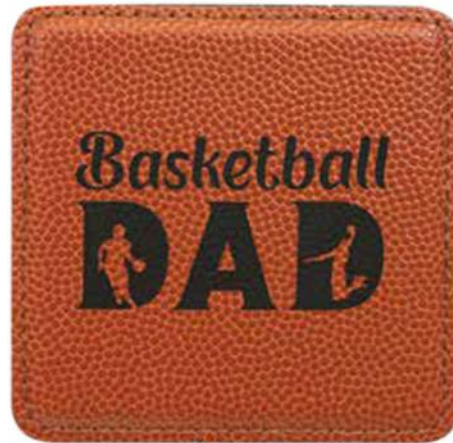

$2.00 **GFT1313**
4" x 4" Square
Basketball Coaster
Case Qty: 6