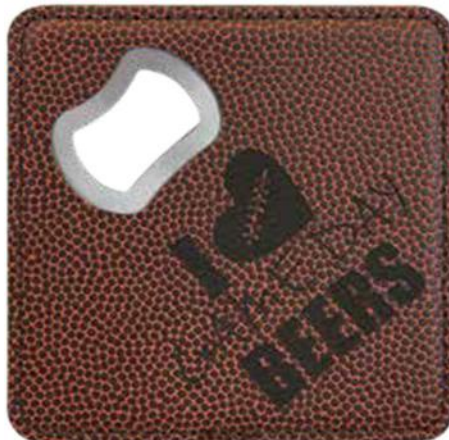

$3.00 **GFT1246**
4" x 4" Square Football
Bottle Opener Coaster
Case Qty: 6