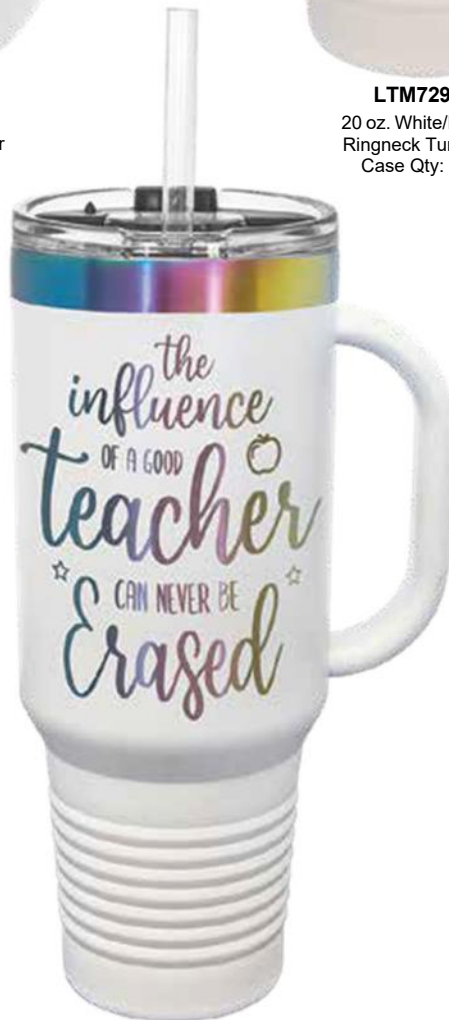

LTM7486
40 oz. White/Prism
Travel Mug with Handle & Straw
Case Qty: 12 **$32.00**