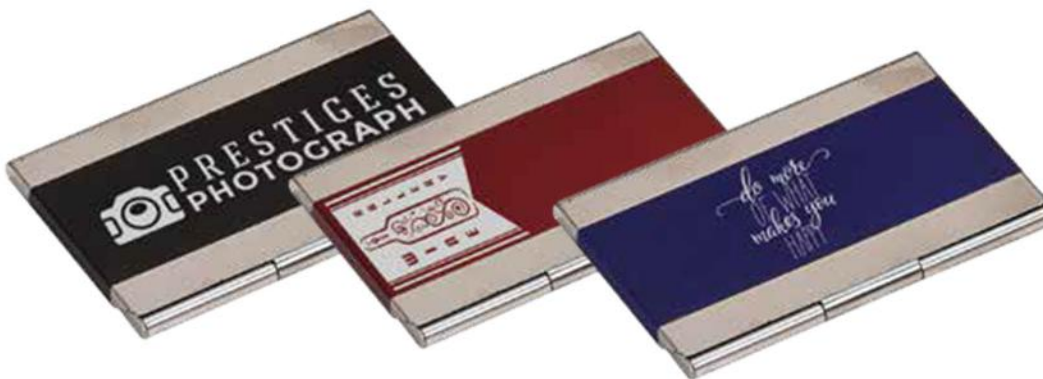

GFT010 - Wood

\$7.50

3-Function Pocket Knife
 (Knife, File & Scissors)
 Size: 2 1/4"
 Case Qty: 12

GFT001 - Wood

\$4.00

Metal Business Card Holder
 Overall Size: 3 3/4" x 2 1/2"
 Engravable Area: 3 3/4" x 1 3/8"
 Case Qty: 12