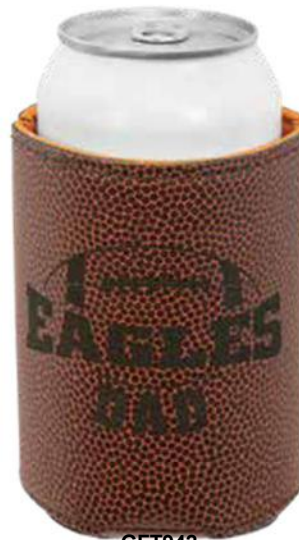

$3.00

GFT942
3 3/4"
Football
Beverage Holder
Case Qty: 25