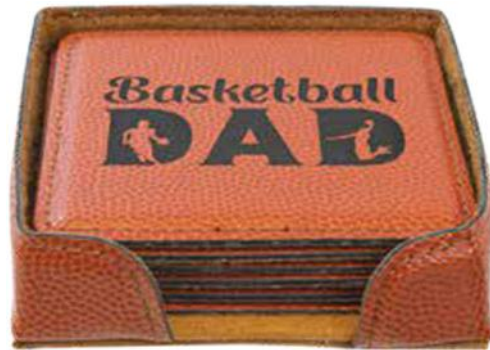

GFT770 \$5.00
1 1/2" x 7"
Basketball
Bottle Opener
Case Qty: 25

Drinkware

Basketball Laserable Leatherette® Drinkware Items

Laserable
Leatherette

GFT1328
4" Round Basketball
Coaster Set
Case Qty: 4 **\$12.00**