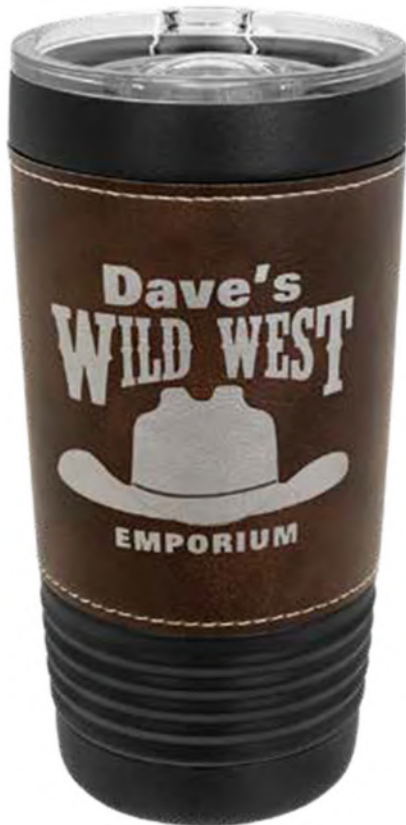

NEW Black Polar Camel™ Laserable Leatherette® 20 oz. Tumblers

Black and Rustic laser to Silver. All other colors laser to Black. Stainless Steel double wall vacuum insulation for maximum heat and cold retention. Tumblers fit

most cup holders and include clear slider lid.

Case Qty: 24

Laserable
Leatherette™

DURABLE POWDER COATED!

LTM5254
Rustic/Silver

$23.00