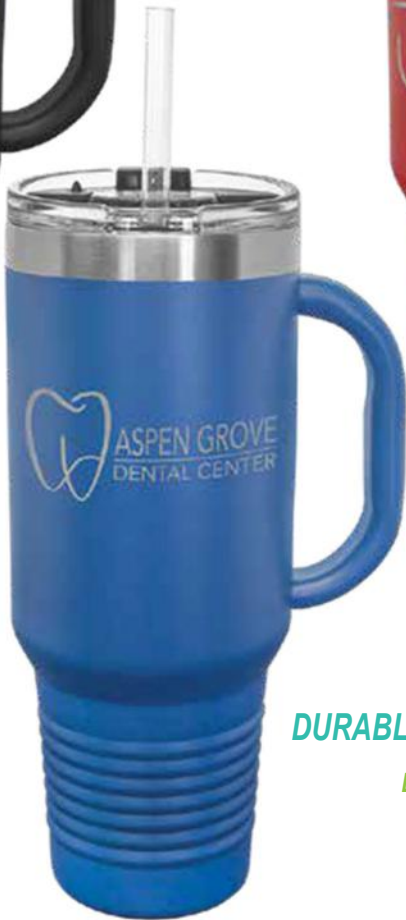

HIGH ENDURANCE
— *drinkware* —

LTM7404
Teal
$26.00

DURABLE POWDER COATED!

Dishwasher Safe!

*Includes
Snap Lid
& Straw!*

Part No.	Description	Case Qty.
LTM30SNA	Replacement Lid	1
LTMSTRW40	Replacement Straw	1