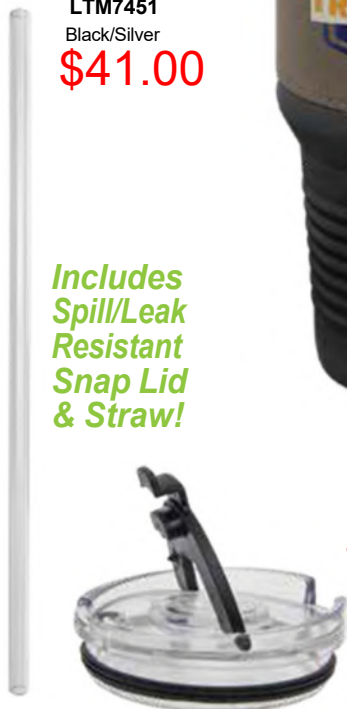

LTM5256
White

\$23.00

Laserable
Leatherette

LTM7451
Black/Silver
\$41.00

LTM7452
Rawhide
\$41.00

LTM7453
Gray
\$41.00

LTM7454
Rustic/Silver
\$41.00

*Includes
Spill/Leak
Resistant
Snap Lid
& Straw!*