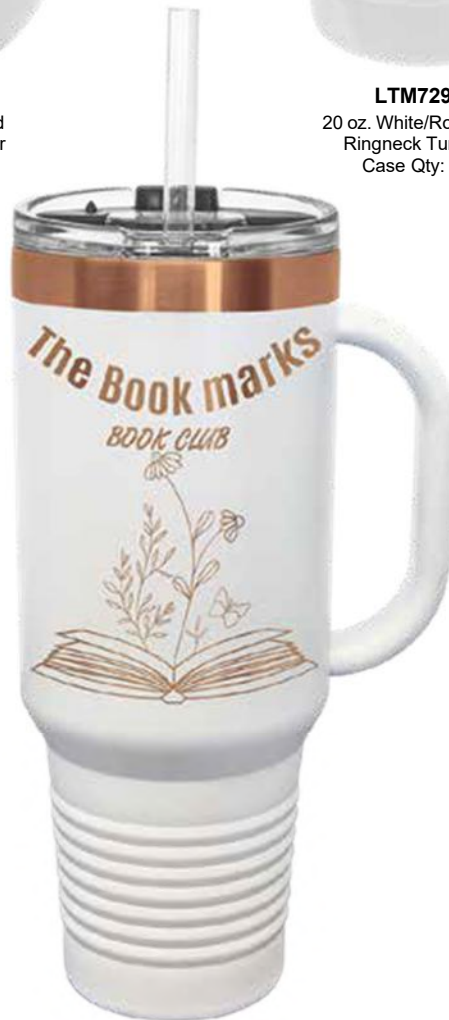

with slider lid

\$15.00

LTM881
12 oz. White/Rose Gold
Stemless Wine Tumbler
Case Qty: 24

LTM7291
20 oz. White/Rose Gold
Ringneck Tumbler
Case Qty: 24

\$18.00

with slider lid

LTM7051
22 oz. White/Rose Gold
Skinny Tumbler
Case Qty: 24 **\$19.00**