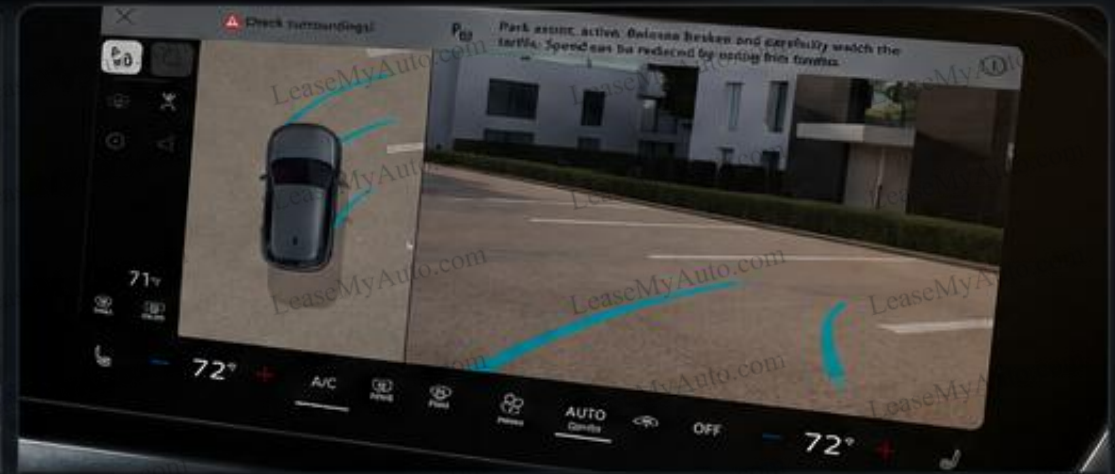

# The all-new 2026 Audi Q3

A circular logo for LeaseMyAuto.com. At the top, the website name "LeaseMyAuto.com" is written in red and blue. The center features a shield-shaped emblem with a red border containing a classic car and a driver, with "CAR GUYS" in white text below it. Underneath the shield is "USA" with three stars. At the bottom of the circle, "305-CAR-GUYS" is written in red and blue. Surrounding the central emblem are logos for Porsche, Lexus, BMW, Honda, Cadillac, and Mercedes-Benz.

## Wraparound virtual cockpit.

The all-new Audi Q3 features an 11.9" state-of-the-art cockpit integrated seamlessly with the 12.8" touch display, keeping vital information in view.

## Illuminating the way.

Standard on the all-new Audi Q3 are sleek LED headlights with DRL signatures and a distinctive rear taillight bar with illuminated Audi rings. Available OLED taillights with customizable taillight signatures offer a personalized touch.

## Top view camera system.

By combining information from the vehicle's cameras, the available top view camera system shows the car's position with a virtual overhead view.<sup>1</sup>