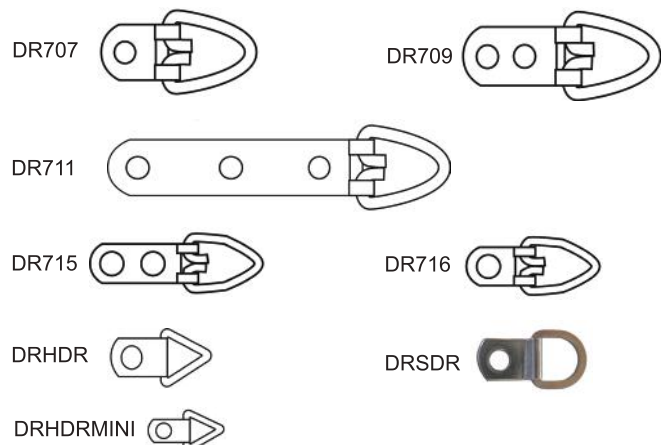

D-Rings

Code	Description	Dimensions (mm)	Pack Qty
DR707250	D-Ring NP 1 Hole Wide	23.5 x 43	250
DR709250	D-Ring NP 2 Hole Wide	23.5 x 53	250
DR711	D-Ring NP 3 Hole Wide	23.5 x 94	100
DR715250	D-Ring NP 2 Hole Narrow	17 x 48	250
DR715	D-Ring NP 2 Hole Narrow	17 x 48	1000
DR716250	D-Ring NP 1 Hole Narrow	17 x 33	250
DRHDR250	D-Ring NP HDR	15 x 26	250
DRHDRMINI250	D-Ring NP HDR Mini	11 x 20	250
DRHDRMINI	D-Ring NP HDR Mini	11 x 20	1000
DRSDR250	D-Ring NP Solid/Seamless	14 x 26	250

*Sold in pack quantities only