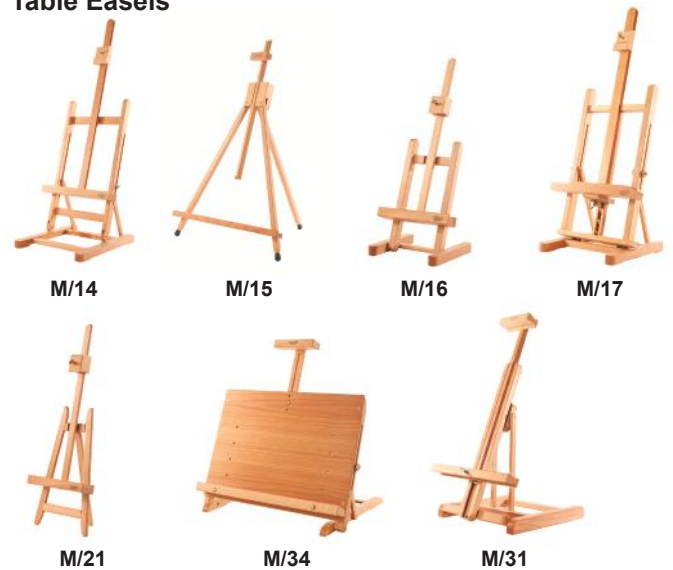

Lyre Easels

Code	Description	Dimensions (H min / H max x W x D)
M/11	Inclinable (Kit)	176 / 245cm x 66cm x 76cm
M/12	Big (Kit)	177 / 260cm x 70cm x 86cm
M/13	Basic (Kit)	165 / 230cm x 55cm x 65cm
M/13.AL	Alternative basic (Kit)	137 / 200cm x 55cm x 65cm
M/20	Display (Kit)	160cm x 65cm x 85cm
M/20.PLUS	Deluxe display (Kit)	185cm x 65cm x 90cm
M/25	Convertible (Kit)	225cm x 61cm x 64cm

Sketch Box Easels

Code	Description	Dimensions (H min / H max x W x D)
M/22	Big	183cm x 74cm x 110cm
M/23	Small	185cm x 60cm x 110cm
M/24	Table	90cm x 30cm x 45cm

Field Easels

Code	Description	Dimensions (H min / H max x W x D)
M/26	Oil/Watercolour	85 / 200cm x 70cm
M/27	Basic with brackets	185cm x 72cm
M/28	Universal	185cm x 72cm
M/29	Basic	185cm x 72cm
M/29.AL.B	Alternative basic with individual plastic bag	185cm x 72cm
M/32	Giant	286cm x 80cm

Table Easels

Code	Description	Dimensions (H min / H max x W x D)
M/14	Basic	76 / 103cm x 29cm x 34cm
M/15	Tripod	46 / 82cm x 35cm x 30cm
M/16	Miniature "Studio"	42 / 53cm x 16cm x 16cm
M/17	Super	72 / 103cm x 29cm x 27cm
M/21	Miniature "Lyre"	43 / 53cm x 17cm x 10cm
M/34	Display	63cm x 48cm x 37cm
M/31	Oil/Watercolour	64 / 105cm x 36cm x 38cm