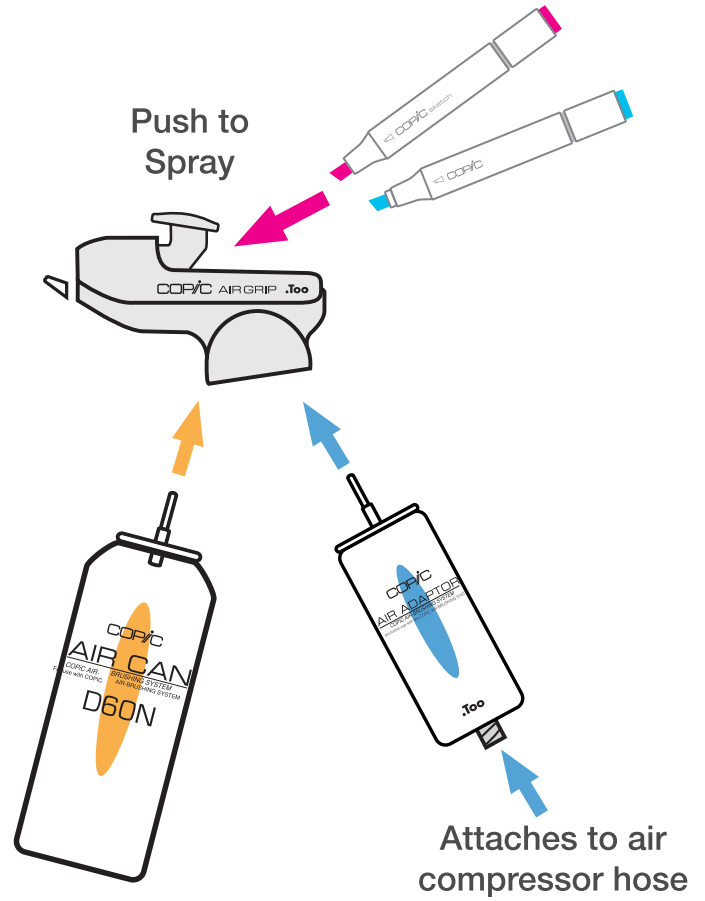

Airbrush System

Code	Description	Pack Qty
CD60N	Air Can D60N	1
CACS	Air Can Set	1
CAAS	Air Adaptor Set	1
CAG	Copic Air Grip	1
CAA	Copic Air Adaptor	1

Copic Air-Brushing System allows you to create an “air-brush” effect easily.

Simply snap a Copic Classic or Copic Sketch marker into the system and you are ready to go.