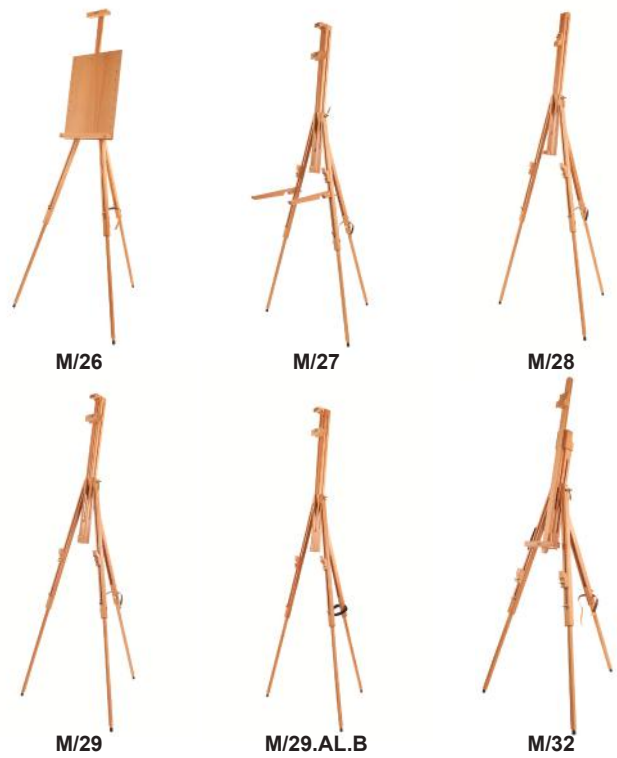

Lyre Easels

Code	Description	Dimensions (H min / H max x W x D)
M/11	Inclinable (Kit)	176 / 245cm x 66cm x 76cm
M/12	Big (Kit)	177 / 260cm x 70cm x 86cm
M/13	Basic (Kit)	165 / 230cm x 55cm x 65cm
M/13.AL	Alternative basic (Kit)	137 / 200cm x 55cm x 65cm
M/20	Display (Kit)	160cm x 65cm x 85cm
M/20.PLUS	Deluxe display (Kit)	185cm x 65cm x 90cm
M/25	Convertible (Kit)	225cm x 61cm x 64cm

Sketch Box Easels

Code	Description	Dimensions (H min / H max x W x D)
M/22	Big	183cm x 74cm x 110cm
M/23	Small	185cm x 60cm x 110cm
M/24	Table	90cm x 30cm x 45cm

Field Easels

Code	Description	Dimensions (H min / H max x W x D)
M/26	Oil/Watercolour	85 / 200cm x 70cm
M/27	Basic with brackets	185cm x 72cm
M/28	Universal	185cm x 72cm
M/29	Basic	185cm x 72cm
M/29.AL.B	Alternative basic with individual plastic bag	185cm x 72cm
M/32	Giant	286cm x 80cm

Table Easels

Code	Description	Dimensions (H min / H max x W x D)
M/14	Basic	76 / 103cm x 29cm x 34cm
M/15	Tripod	46 / 82cm x 35cm x 30cm
M/16	Miniature "Studio"	42 / 53cm x 16cm x 16cm
M/17	Super	72 / 103cm x 29cm x 27cm
M/21	Miniature "Lyre"	43 / 53cm x 17cm x 10cm
M/34	Display	63cm x 48cm x 37cm
M/31	Oil/Watercolour	64 / 105cm x 36cm x 38cm