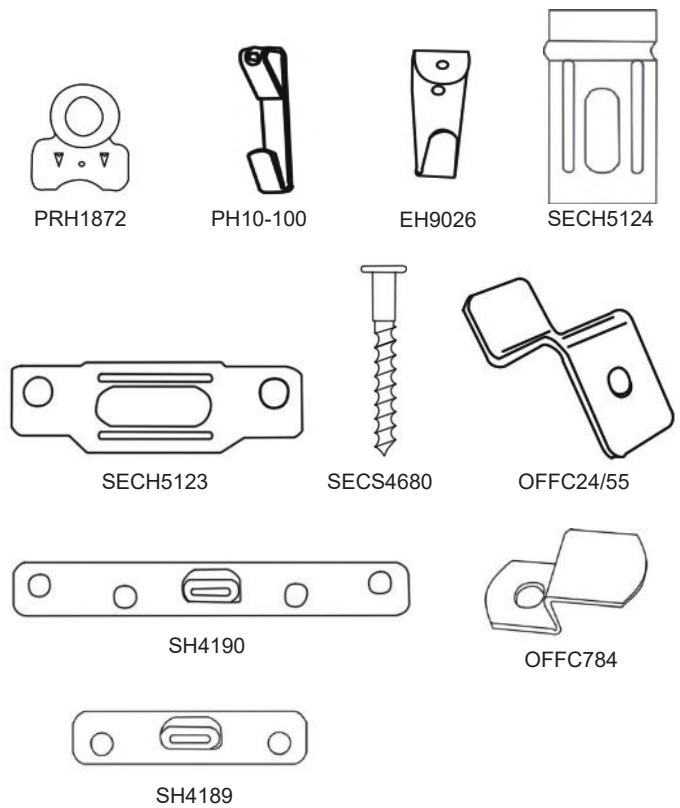

Picture Hangers

Code	Part No.	Description	Pack Qty
PRH1872	#1872	Prong Hanger	1000
PH10	#2054	Picture Hanger 10lb / 4.5kg	1000
PH20250	#2054	Picture Hanger 20lb / 9kg	250
PH30250	#2054	Picture Hanger 30lb / 13.5kg	250
PH50250	#2054	Picture Hanger 50lb / 22.5kg	250
PH100	#2054	Picture Hanger 100lb / 45kg	1000
SH4189250	#4189	Super Hanger Small	250
SH4190250	#4190	Super Hanger Large	250
SECS4680	#4680	Security Screws	1000
SECH5123	#5123	Security Hanger	1000
SECH5124	#5124	Security Hanger	1000
OFFC5549250	#5549	Offset Clip with Screws (20mm)	250
OFFC5550250	#5550	Offset Clip with Screws (25mm)	250
OFFC5550	#5550	Offset Clip with Screws (25mm)	1000
OFFC2414250	#2414	Offset Clip with Screws (10mm)	250
OFFC784250	#784	Offset Clip with Screws (6mm)	250
OFFC785250	#785	Offset Clip with Screws (3mm)	250
EH9026	#9026	Lightweight Hanger	1000

*Sold in pack quantities only