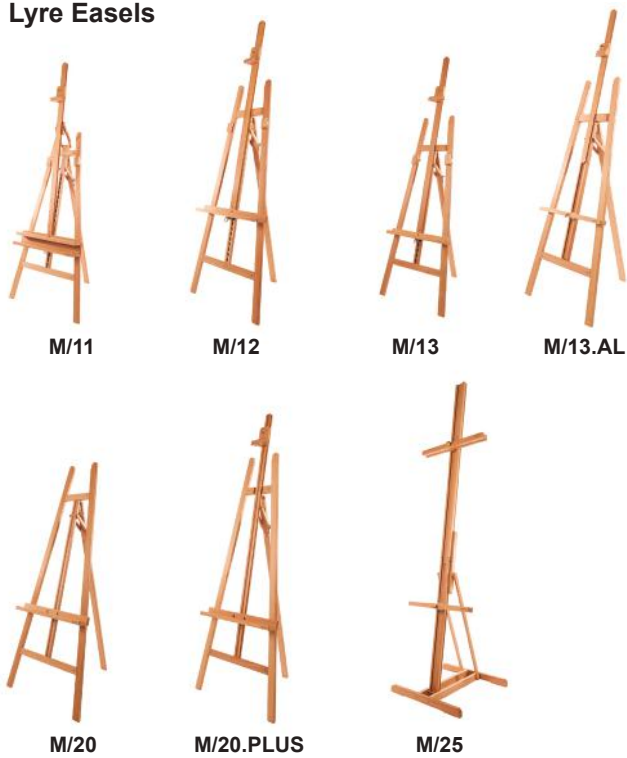

MABEF

LIFETIME WARRANTY
Register your product online at
www.mabef.com to get a lifetime warranty.

MABEF is a world renowned company known for its premium Italian made easels. Established in 1948, MABEF has long been regarded as the market leader for easels. MABEF is known for its quality and all MABEF products offer a lifetime guarantee. MABEF products are constructed from oiled, stain resistant FSC certified Beech wood. All MABEF is sold individually.

M/06

M/07

M/08

Studio Easels - continued

M/09

M/10

M/18

M/19

M/33

M/30
(indent only)

Code	Description	Dimensions (H min / H max x W x D)
M/01-220V	Electric studio easel with swich lacquered (indent only)	205 / 390cm x 70cm x 83cm
M/02	Double mast with crank	205 / 390cm x 99cm x 68cm
M/02.PLUS	Double mast with crank for elevation & inclination	205 / 390cm x 99cm x 68cm
M/04	With crank for elevation	205 / 390cm x 70cm x 68cm
M/04.PLUS	With crank for elevation & inclination	205 / 390cm x 70cm x 68cm
M/05	Small with crank for elevation (Partially Kit)	180 / 360cm x 66cm x 65cm
M/06	Big (Kit)	180 / 375cm x 66cm x 65cm
M/07	Medium (Kit)	163 / 352cm x 62cm x 63cm
M/08	Convertible basic easel (Kit)	160 / 264cm x 54cm x 61cm
M/09	Basic with tray (Kit)	143 / 224cm x 55cm x 52cm
M/10	Basic (Kit)	144 / 242cm x 55cm x 52cm
M/18	Convertible (Kit)	180 / 375cm x 67cm x 77cm
M/19	Double-sided (Kit)	160 / 265cm x 62cm x 63cm
M/33	Oil/Watercolour (Kit)	122 / 232cm x 62cm x 66cm
M/30	Painting workstation (Kit) (indent only)	150 / 185cm x 133cm x 60cm

Lyre Easels

Code	Description	Dimensions (H min / H max x W x D)
M/11	Inclinable (Kit)	176 / 245cm x 66cm x 76cm
M/12	Big (Kit)	177 / 260cm x 70cm x 86cm
M/13	Basic (Kit)	165 / 230cm x 55cm x 65cm
M/13.AL	Alternative basic (Kit)	137 / 200cm x 55cm x 65cm
M/20	Display (Kit)	160cm x 65cm x 85cm
M/20.PLUS	Deluxe display (Kit)	185cm x 65cm x 90cm
M/25	Convertible (Kit)	225cm x 61cm x 64cm