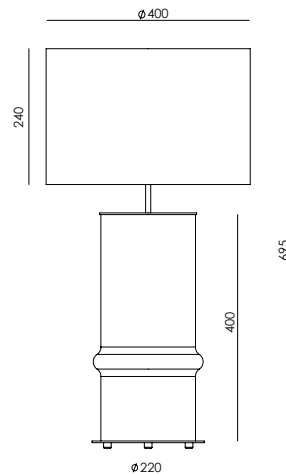

Recommended shade: 801011/41