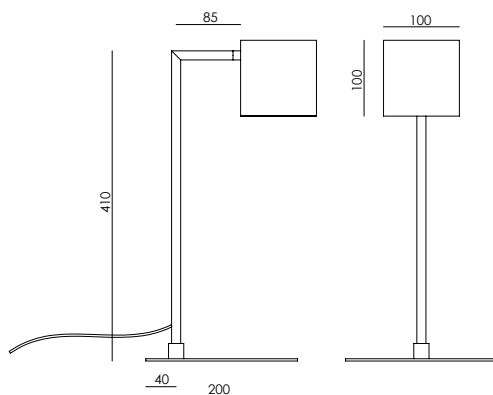

IP20    

AROMAS

CUBIC S1344

TABLE LAMP

P11

DESIGN BY	Pepe Fornas, 2025
MATERIALS	Metal / Alabaster
FINISHES	Metal Aged gold Matt black
SPECIFICATIONS (UE)	G9 5W 2700K 220-240V, dimmer on cable 50/60 Hz IP20
ENERGY LABEL	E
IP20     	