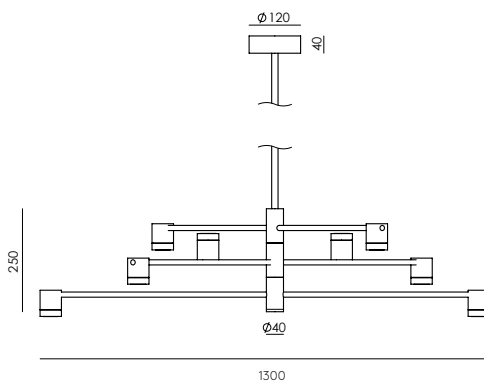

AROMAS

Design
JF Sevilla

Tura

Table · S1313/C
Wall · A1313/C

TURA S1313/C

DESIGN BY	JF Sevilla, 2025
MATERIALS	Metal / Marble / Leather
FINISHES	Metal Matt black / Matt brass Marble Black Leather Dark brown / Light brown / Orange / Black
SPECIFICATIONS (UE)	LED chip 5W 2700K 220-240V, dimmer on cable 50/60 Hz IP20
ENERGY LABEL	F
IP20    	