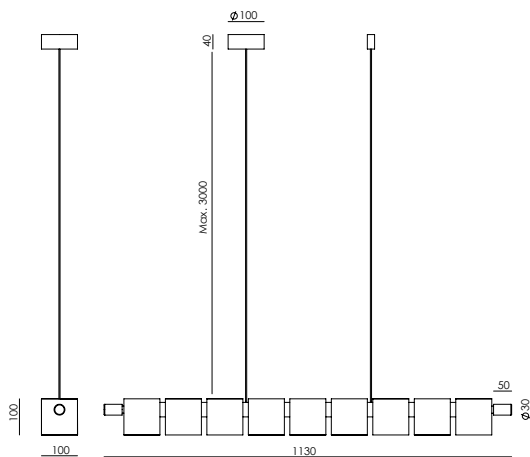

DESIGN BY	Pepe Fornas, 2025
MATERIALS	Metal / Alabaster
FINISHES	Metal Aged gold Matt black
SPECIFICATIONS (UE)	LED strip 35W 2700K dimmable 220-240V, 50/60 Hz IP20
ENERGY LABEL	F
IP20     	

PENDANT LAMP