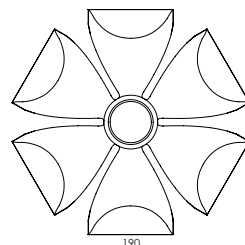

LED

500 - 700

The petals can be positioned either side up, indistinctly, depending on the desired visual effect.