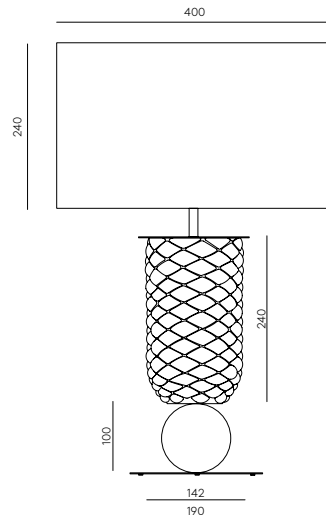

Recommended shade: 80101/41