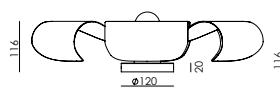

LED

500 - 700

The petals can be positioned either side up, indistinctly, depending on the desired visual effect.