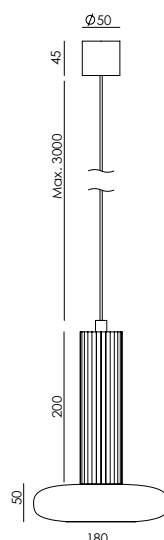

HULO C1351

DESIGN BY	Pepe Fornas, 2025
MATERIALS	Metal / Marble
FINISHES	Metal Matt black / Aged gold Marble Black / White / Green / Brown
SPECIFICATIONS (UE)	GU-10 5W 2700K dimmable 220-240V, 50/60 Hz IP20
ENERGY LABEL	E
IP20