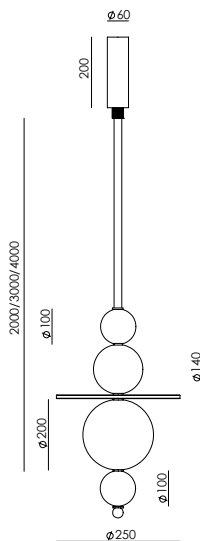

PENDANT LAMP

AROMAS

Design
Nacho Timón

Rita

Wall · A1348/50 · A1348/70

RITA A1348/50/70

Metal Silhouette

DESIGN BY	Nacho Timón, 2025
MATERIALS	Metal
FINISHES	Petal : See palette colour Canopy : Matt white Sizes : ø50 / ø70cm
SPECIFICATIONS (UE)	A1348/BULB: E27 max. 15W LED (Not included) A1348/LED: LED plate 6W 2700K 220-240V, 50/60 Hz IP20
ENERGY LABEL	E
IP20    	