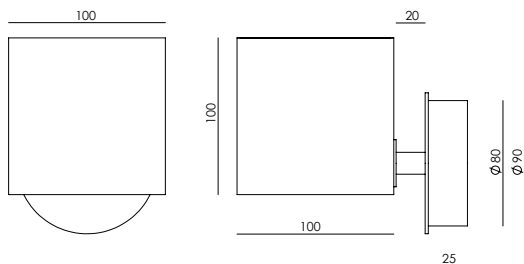

CUBIC A1344

P12

DESIGN BY Pepe Fornas, 2025

MATERIALS Metal / Alabaster

FINISHES Metal
Aged gold
Matt black

SPECIFICATIONS (UE) G9 5W 2700K dimmable
220-240V, 50/60 Hz
IP20

ENERGY LABEL E

IP20