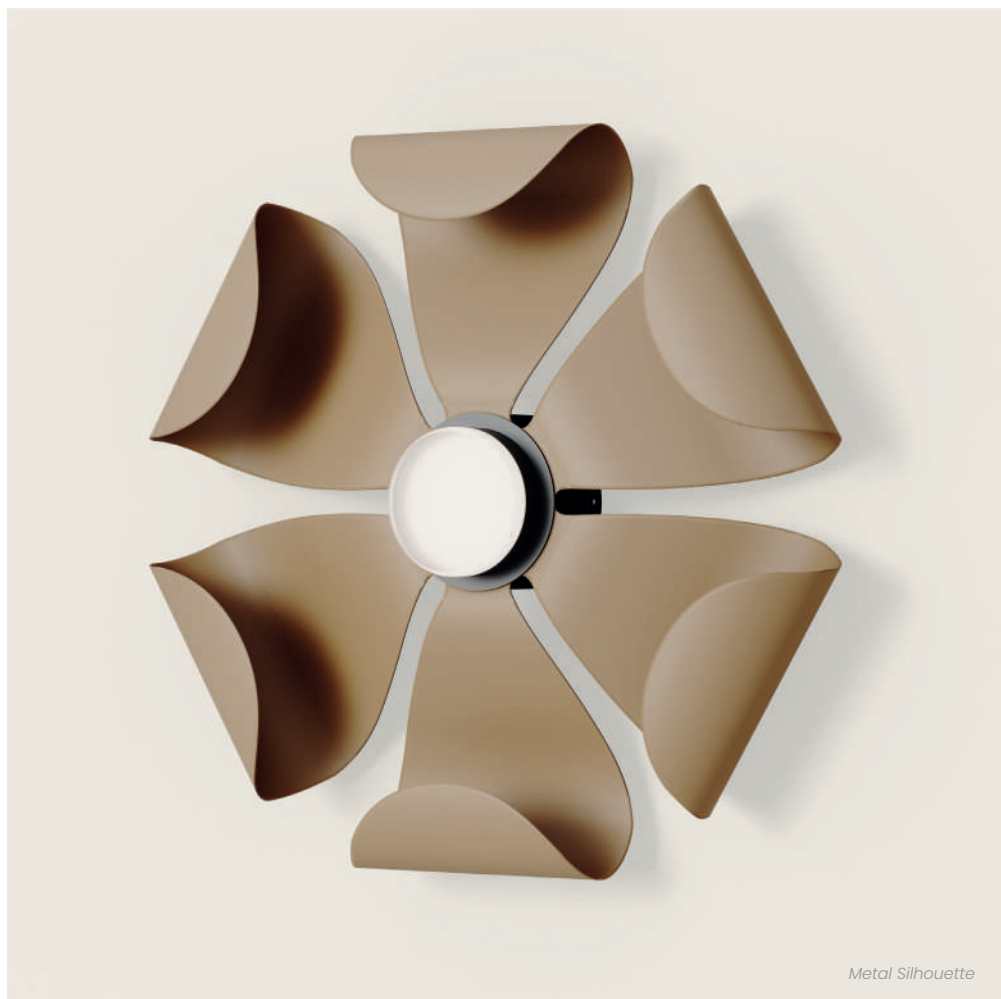

PENDANT LAMP

AROMAS

Design
Nacho Timón

Rita

Wall · A1348/50 · A1348/70

RITA A1348/50/70

Metal Silhouette

DESIGN BY	Nacho Timón, 2025
MATERIALS	Metal
FINISHES	Petal : See palette colour Canopy : Matt white Sizes : ø50 / ø70cm
SPECIFICATIONS (UE)	A1348/BULB: E27 max. 15W LED (Not included) A1348/LED: LED plate 6W 2700K 220-240V, 50/60 Hz IP20
ENERGY LABEL	E
IP20    	