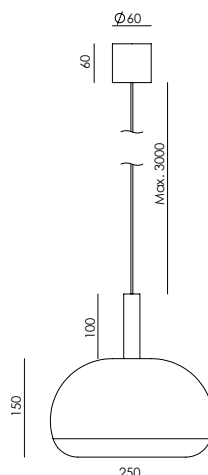

CLOUD C1345

DESIGN BY	Arnold Salido, 2025
MATERIALS	Metal / Glass
FINISHES	Metal Matt black / Aged gold Glass Clear / Amber / Greenish Brown / Grey Difusser Opal
SPECIFICATIONS (UE)	G9 5W 2700K dimmable 220-240V, 50/60 Hz IP20
ENERGY LABEL	E
IP20