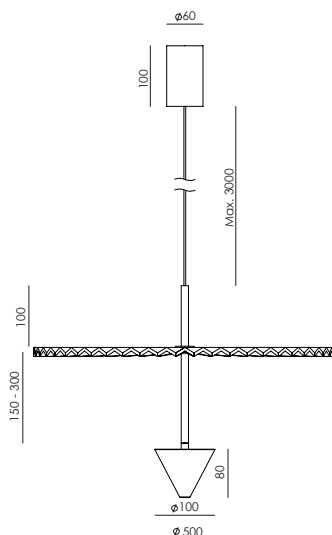

DESIGN BY	Pepe Fornas, 2025
MATERIALS	Metal / Marble
FINISHES	Combinations: Metal Matt black Marble Black - Metal Aged gold Marble White
SPECIFICATIONS (UE)	LED plate 9W 2700K dimmable 220-240V, 50/60 Hz IP20
ENERGY LABEL	F
IP20	

Accessory disc not included (Compatible with any of our accessories)