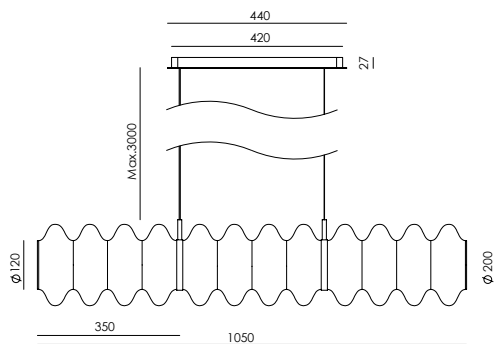

VITREE C1346/L

DESIGN BY Pepe Fornas, 2025

MATERIALS Metal / Glass

FINISHES Metal
Matt black / Aged gold
Glass
Clear

SPECIFICATIONS (UE) LED Strip 28W 2700K
dimmable 220-240V,
50/60 Hz
IP20

ENERGY LABEL F

IP20