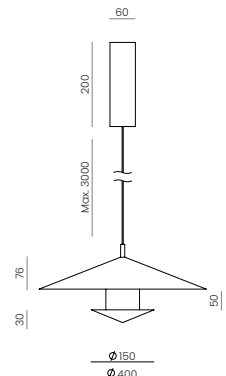

GEHIT C1350/60

DESIGN BY	JF Sevilla, 2025
MATERIALS	Metal / Wood / Glass
FINISHES	Metal Matt black / Aged gold Wood Dark walnut Glass Striped glass Difusser Opal
SPECIFICATIONS (UE)	LED Strip 14W 2700K dimmable 220-240V, 50/60 Hz IP20
ENERGY LABEL	F
IP20	

C1350/60

C1350/40