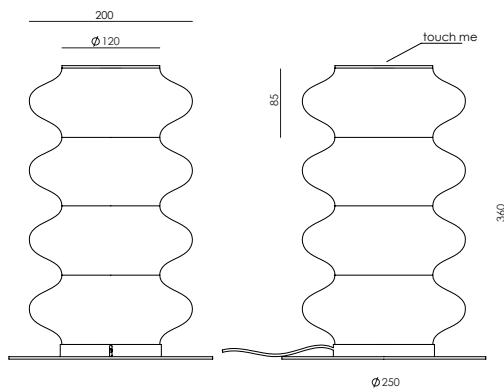

P.40

DESIGN BY Pepe Fornas, 2025

MATERIALS Metal / Glass

FINISHES Metal
Matt black / Aged gold
Glass
Clear

SPECIFICATIONS (UE) LED Strip 12W 2700K 220-240V, touch me on top cover
50/60 Hz IP20

ENERGY LABEL F

IP20