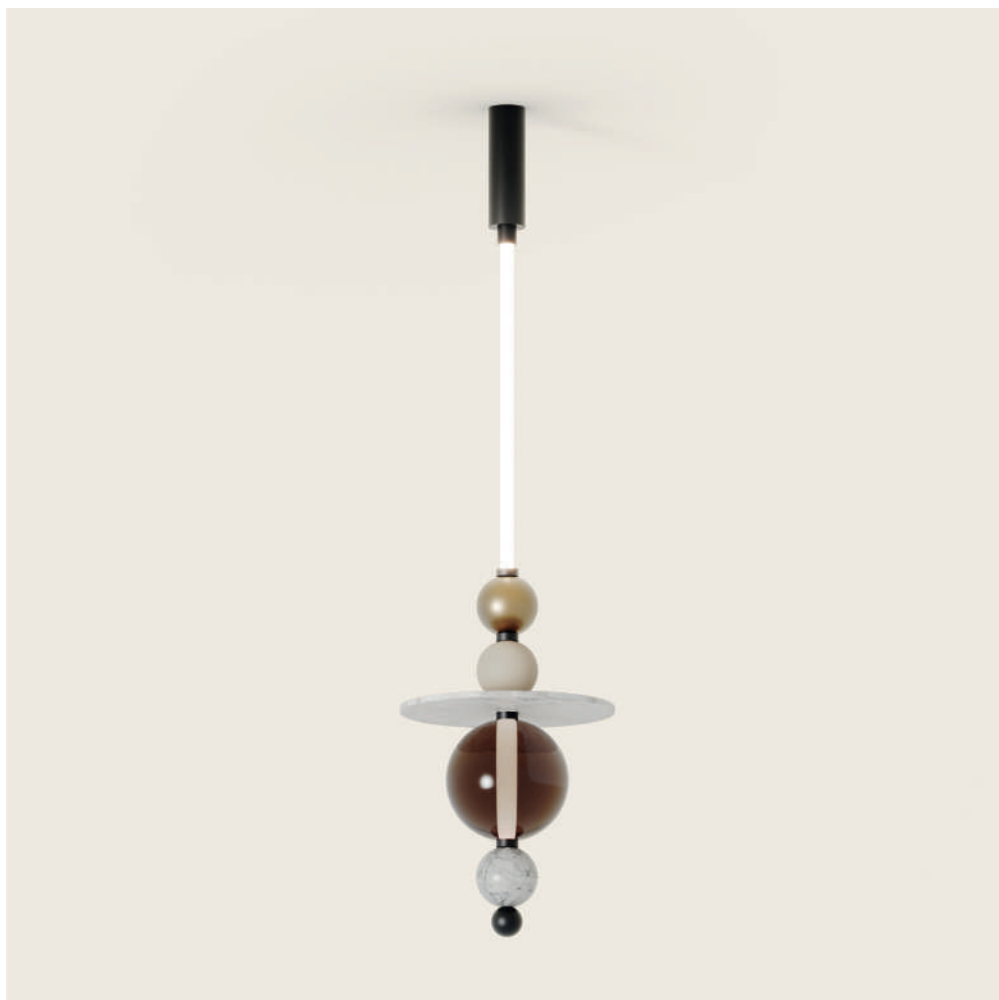

YMA C1347/V

P50

Accessory disc not included

DESIGN BY	JF Sevilla, 2025
MATERIALS	Metal / Silicone
FINISHES	Metal Matt black / Aged gold Silicone tube Opal
SPECIFICATIONS (UE)	LED Strip 2700K 15W/m dimmable 220-240V, 50/60 Hz IP20
ENERGY LABEL	E

IP20

Compatible accessories: Alabaster disc 1096/25 / Glass shade 140mm / Glass clear shade 200mm / Opal shade 140mm / Opal shade 200mm / Marble white ball 10mm / Marble green ball 100mm / Marble brown ball 100mm / Marble black ball 100mm / Metal black ball 100mm / Metal aged gold ball 100mm / Resin ball 100mm