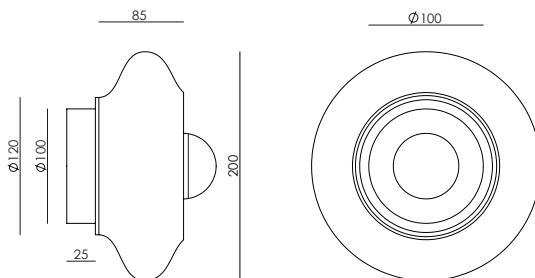

VITREE A1346

DESIGN BY Pepe Fornas, 2025

MATERIALS Metal / Glass

FINISHES Metal
Matt black / Aged gold
Glass
Clear

SPECIFICATIONS (UE) E27 5W 2700K dimmable
220-240V, 50/60 Hz
IP20

ENERGY LABEL E

IP20     

Design
JF Sevilla