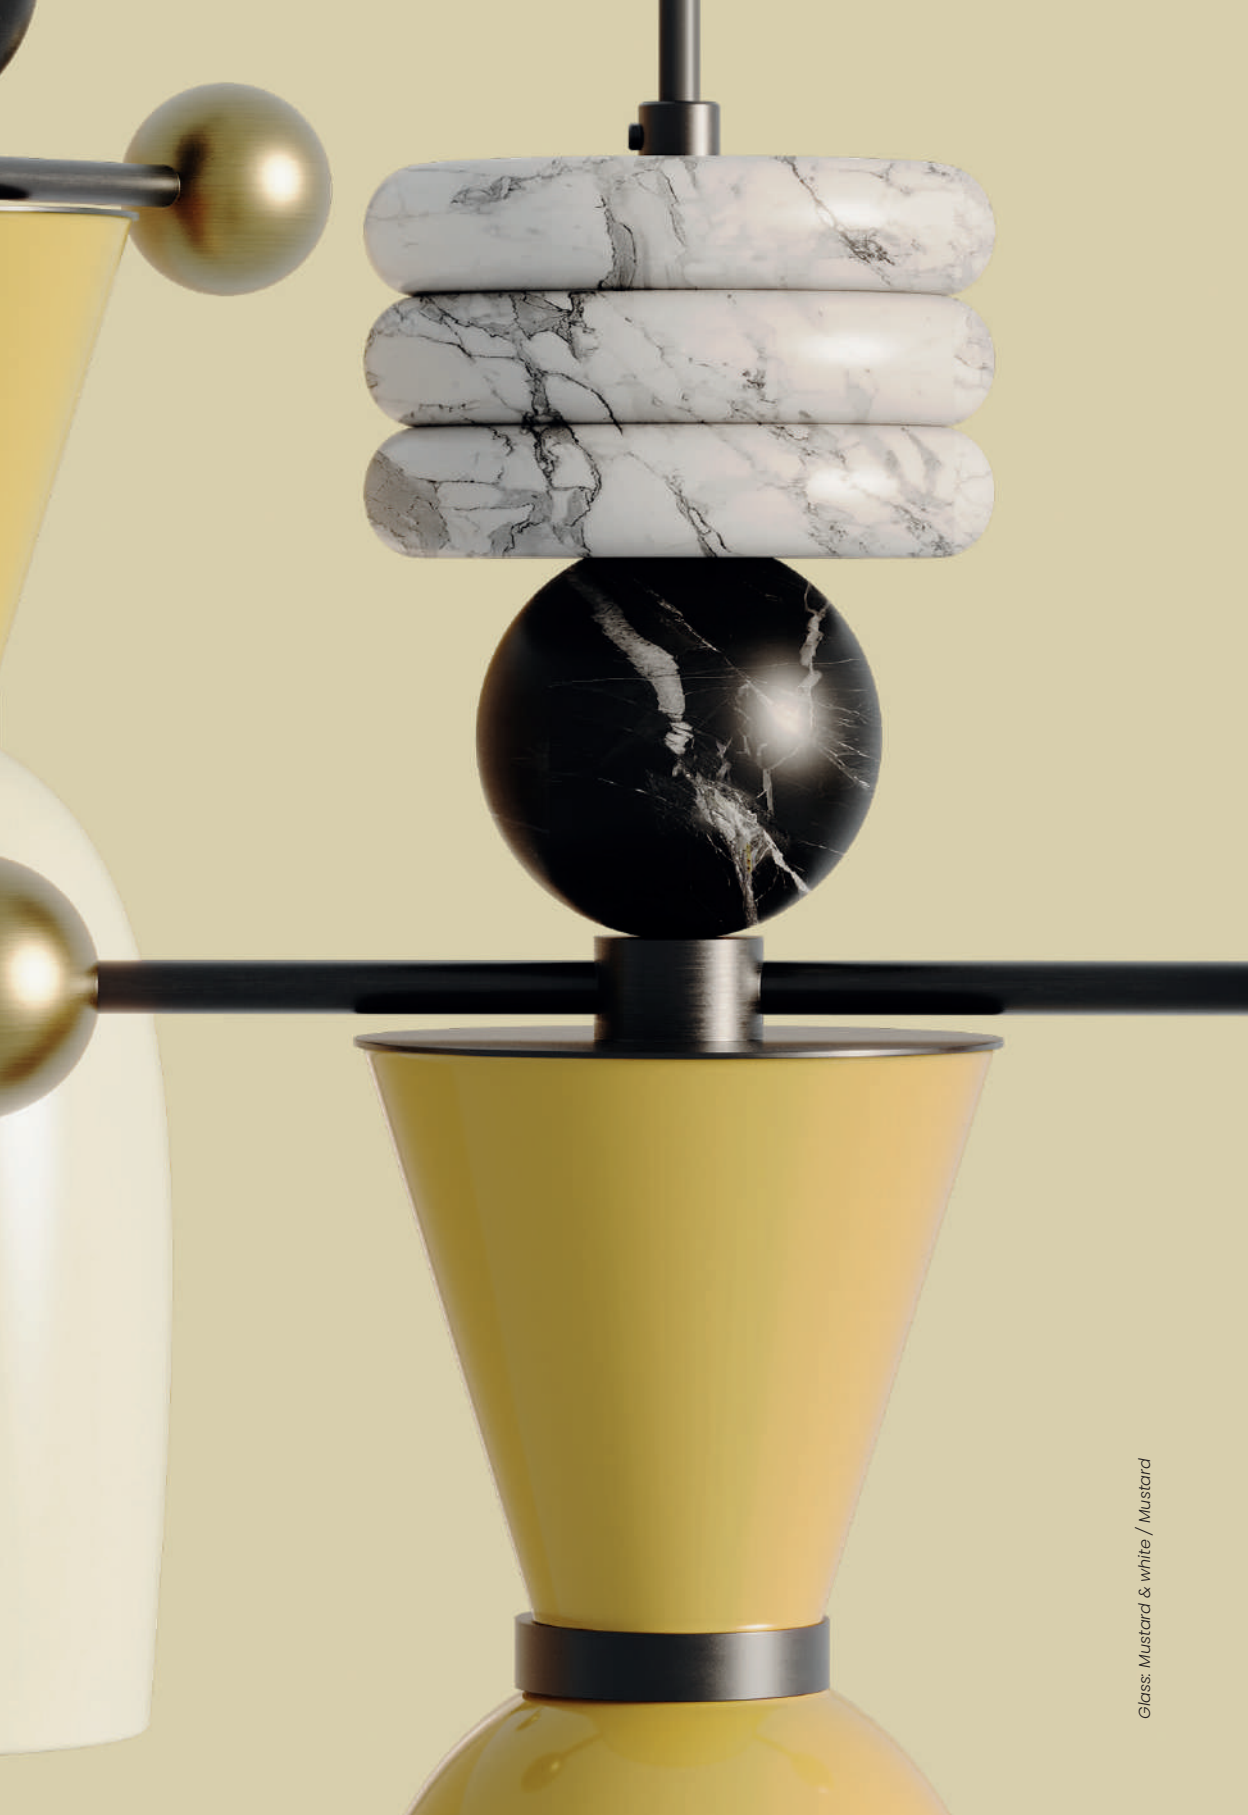

Glass: Ash grey

NURO C1349

P60

Glass: Silhouette

DESIGN BY	Nacho Timón, 2025
MATERIALS	Metal / Glass / Marble
FINISHES	Metal Matt black with aged gold details. Glass See colour palette Marble Accessory Black / White / Green / Brown / Travertine Marble Ball Black
SPECIFICATIONS (UE)	GU-10 5W dimmable 220-240V, 50/60 Hz IP20
ENERGY LABEL	E
IP20 CE    	