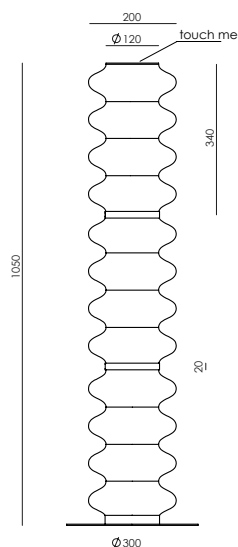

ENERGY LABEL F

IP20    

VITREE P1346

DESIGN BY	Pepe Fornas, 2025
MATERIALS	Metal / Glass
FINISHES	Metal Matt black / Aged gold Glass Clear
SPECIFICATIONS (UE)	LED Strip 28W 2700K 220-240V, touch me on top cover 50/60 Hz IP20
ENERGY LABEL	F
IP20    	