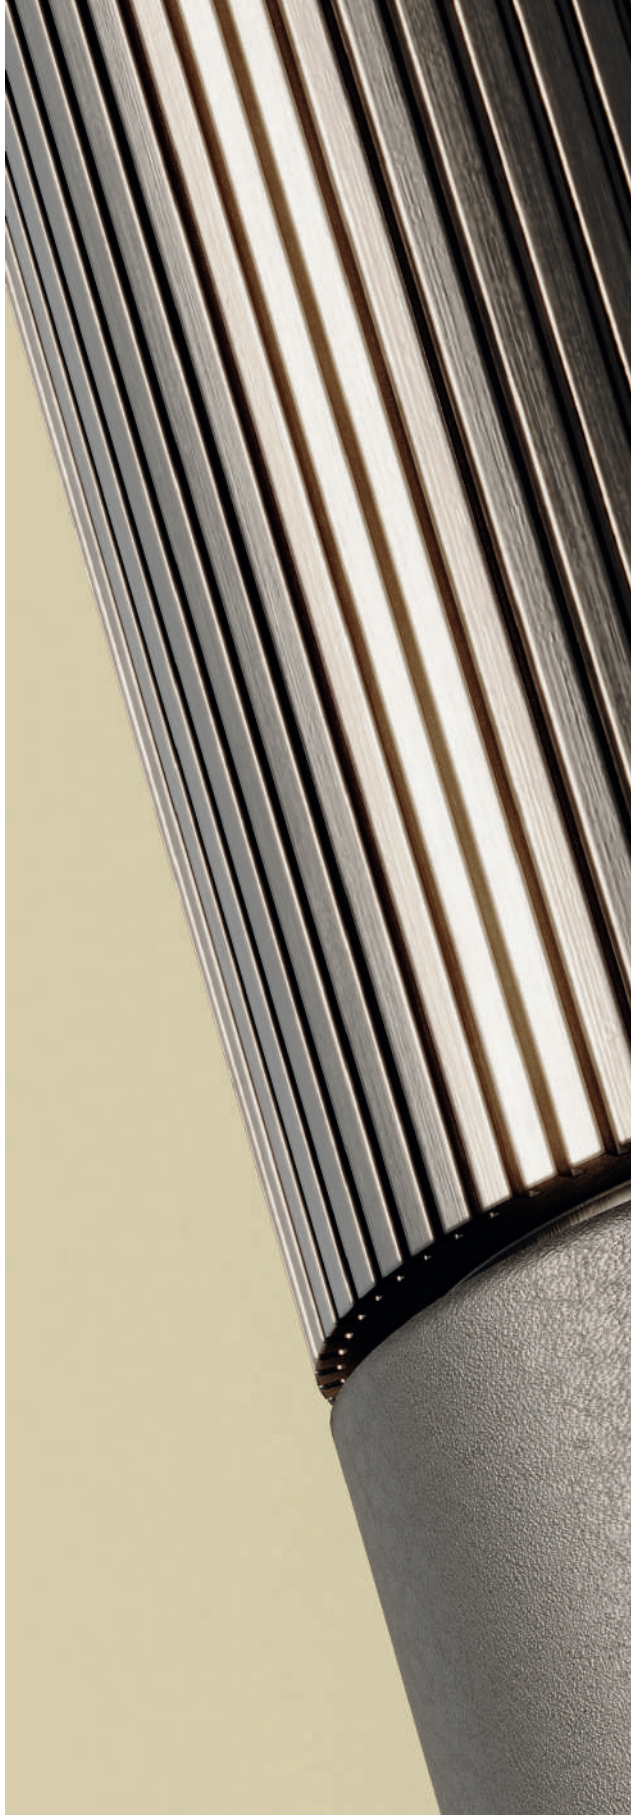

Design
JF Sevilla

Tura

Table · S1313/C
Wall · A1313/C