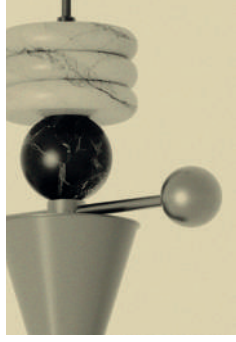

Nuro _____ 56