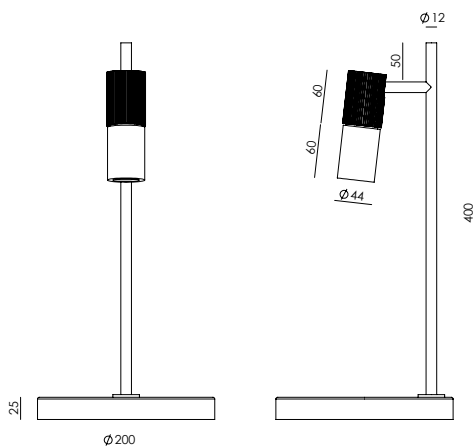

AROMAS

Design
JF Sevilla

Tura

Table · S1313/C
Wall · A1313/C

TURA S1313/C

DESIGN BY	JF Sevilla, 2025
MATERIALS	Metal / Marble / Leather
FINISHES	Metal Matt black / Matt brass Marble Black Leather Dark brown / Light brown / Orange / Black
SPECIFICATIONS (UE)	LED chip 5W 2700K 220-240V, dimmer on cable 50/60 Hz IP20
ENERGY LABEL	F
IP20    	