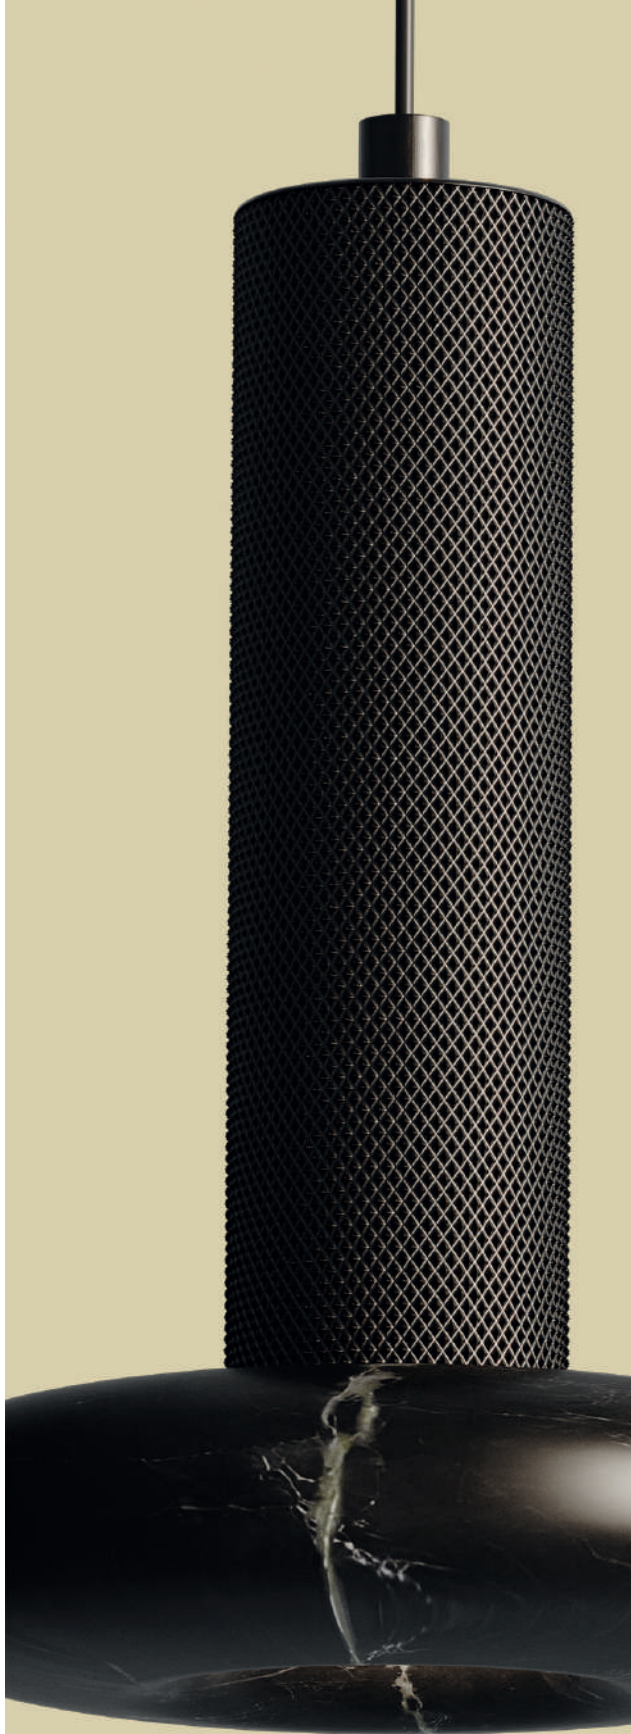

Design
Pepe Fornas

Hulo

Pendant - C1351