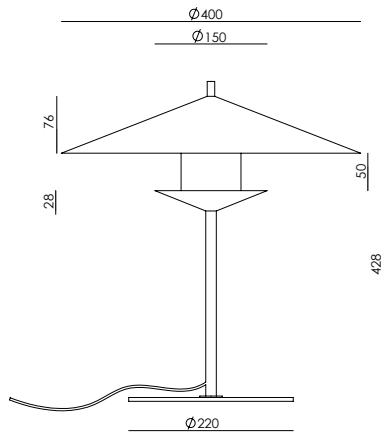

GEHIT S1350

P64

DESIGN BY JF Sevilla, 2025

MATERIALS Metal / Wood / Glass

FINISHES
Metal
Matt black / Aged gold
Wood
Dark walnut
Glass
Striped glass
Difusser
Opal

SPECIFICATIONS (UE) LED Strip 8.5W dimmable 2700K
220-240V, 50/60 Hz
IP20

ENERGY LABEL F

IP20 CE