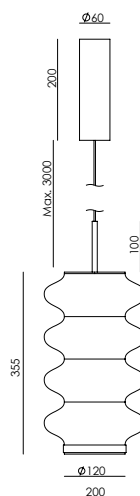

VITREE C1346 S

DESIGN BY	Pepe Fornas, 2025
MATERIALS	Metal / Glass
FINISHES	Metal Matt black / Aged gold Glass Clear
SPECIFICATIONS (UE)	LED Strip 12W 2700K dimmable 220-240V, 50/60 Hz IP20
ENERGY LABEL	E

IP20