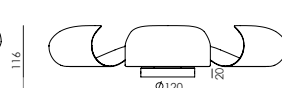

LED

500 - 700

The petals can be positioned either side up, indistinctly, depending on the desired visual effect.