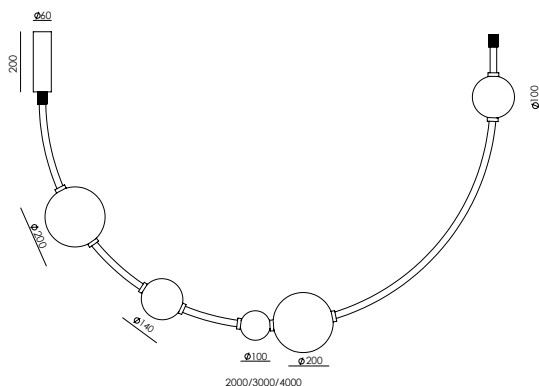

Yma

Pendant · C1347/V · C1347/H

YMA C1347/H

Accessory not included

DESIGN BY	JF Sevilla, 2025
MATERIALS	Metal / Silicone
FINISHES	Metal Matt black / Aged gold Silicone tube Opal
SPECIFICATIONS (UE)	LED Strip 2700K 15W/m dimmable 220-240V, 50/60 Hz IP20
ENERGY LABEL	E