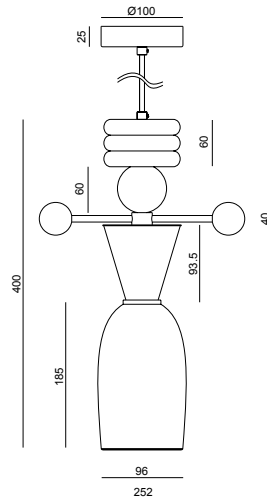

NURO C1349

P60

DESIGN BY	Nacho Timón, 2025
MATERIALS	Metal / Glass / Marble
FINISHES	Metal Matt black with aged gold details. Glass See colour palette Marble Accessory Black / White / Green / Brown / Travertine Marble Ball Black
SPECIFICATIONS (UE)	GU-10 5W dimmable 220-240V, 50/60 Hz IP20
ENERGY LABEL	E
IP20 CE