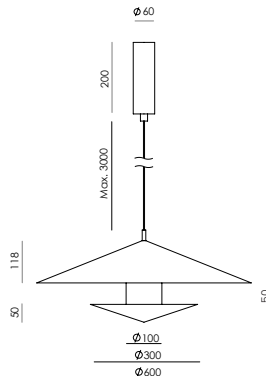

DESIGN BY	JF Sevilla, 2025
MATERIALS	Metal / Wood / Glass
FINISHES	Metal Matt black / Aged gold Wood Dark walnut Glass Striped glass Difusser Opal
SPECIFICATIONS (UE)	LED Strip 14W 2700K dimmable 220-240V, 50/60 Hz IP20
ENERGY LABEL	F
IP20	

C1350/60

C1350/40