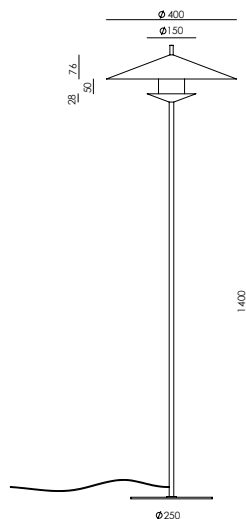

C1350/60

C1350/40

GEHIT P1350

PENDANT LAMP

P69

DESIGN BY	JF Sevilla, 2025
MATERIALS	Metal / Wood / Glass
FINISHES	Metal Matt black / Aged gold Wood Dark walnut Glass Striped glass Difusser Opal
SPECIFICATIONS (UE)	LED Strip 9W 2700K 220-240V, 50/60 Hz IP20
ENERGY LABEL	F
IP20      	