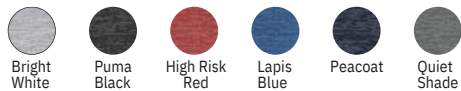

PUMA GOLF Ladies' Icon Golf Polo

- V-neck

Sizes: XS, S, M, L, XL, 2XL, 3XL

Colors: Bright White, Puma Black, High Risk Red, Lapis Blue, Peacoat, Quiet Shade

Icon Heather Polo Styles

- 100% polyester
- moisture-wicking
- mechanical stretch
- space-dyed heather fabric
- ultra-lightweight

596801 primeplus \$50.00 (D)

PUMA GOLF Men's Icon Heather Polo

- three-button placket

Sizes: S, M, L, XL, 2XL, 3XL, 4XL

Colors: Bright White, Puma Black, High Risk Red, Lapis Blue, Peacoat, Quiet Shade

596802 \$50.00 (D)

PUMA GOLF Ladies' Icon Heather Polo

- V-neck

Sizes: XS, S, M, L, XL, 2XL, 3XL

Colors: Bright White, Puma Black, High Risk Red, Lapis Blue, Peacoat, Quiet Shade

532989

599120

Gamer Polo Styles

- 100% polyester interlock
- moisture-wicking
- DryCELL
- UV-resistant 50+ UPF
- four-way stretch