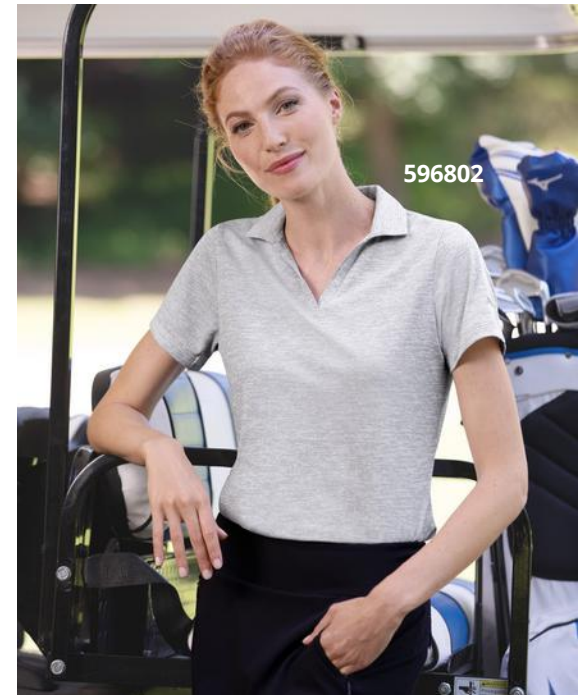

PUMA GOLF Ladies' Icon Heather Polo

- V-neck

Sizes: XS, S, M, L, XL, 2XL, 3XL

Colors: Bright White, Puma Black, High Risk Red, Lapis Blue, Peacoat, Quiet Shade