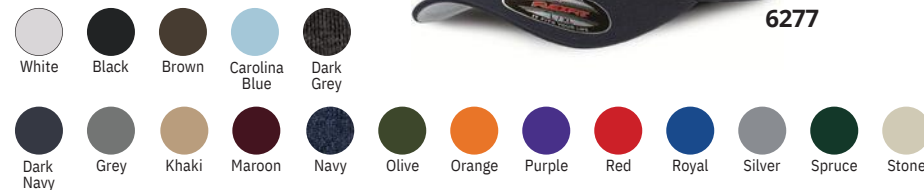

N3142

A4

Cooling Performance Crew Styles

- A4's 5-Star 4 oz. micro-polyester interlock
- moisture-management for all-season comfort
- ultra-tight knit for better opacity and printability
- stain-release and odor-resistant for easy care
- snag-resistant for durability
- 44+ UPF for UV protection
- reinforced shoulder seams
- tag-free neck
- double-needle coverstitch hem

N3142 primeplus Pricing Upon Request

A4 Men's Short-Sleeve Cooling Performance Crew T-Shirt

Sizes: XS, S, M, L, XL, 2XL, 3XL, 4XL

Colors: White, Black, Athletic Orange, Brown, Burnt Orange, Cardinal*, Coral*, Electric Blue, Forest Green, Fuchsia, Gold, Graphite, Kelly*, Light Blue, Light Yellow, Lime, Maroon, Military Green, Navy, Olive*, Pastel Mint*, Pink, Purple, Royal, Safety Orange, Safety Yellow, Sand*, Scarlet, Silver, Teal*, Vegas Gold

*Indicates a new color in the style.

NB3142 primeplus Pricing Upon Request

A4 Youth Short-Sleeve Cooling Performance Crew T-Shirt

Sizes: XS, S, M, L, XL, 2XL, 3XL, 4XL

Colors: White, Black, Athletic Orange, Forest, Gold, Graphite, Light Blue, Maroon, Navy, Purple, Royal, Safety Orange, Safety Yellow, Scarlet, Silver

N B3142

N 5293

FLEXFIT®

6277 primeplus Pricing Upon Request

Flexfit® Adult Woolly Combed 6-Panel Cap

- 63% polyester, 34% cotton, 3% PU spandex
- baseball cap with wool-like fabric
- 6-panel, structured, mid-profile
- Silver undervisor, eight-row stitching on visor
- Permacur® visor
- closed back, stretch fitted
- the original Flexfit® technology
- Flexfit the one and only original®

Sizes: S/M, L/XL

6277

N5293 primeplus Pricing Upon Request

A4 Adult 7" Inseam Mesh Short