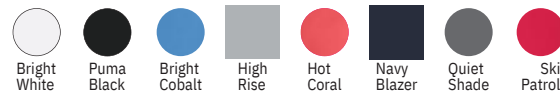

532989

\$50.00 (D)

PUMA® GOLF Ladies' Gamer Polo

- five-button placket
- Sizes: S, M, L, XL, 2XL
 Colors: Bright White, Puma Black, Navy Blazer

599120

\$55.00 (D)

PUMA® GOLF Men's Gamer Polo

- five-button placket
- Sizes: S, M, L, XL, 2XL, 3XL
 Colors: Bright White, Puma Black, Bright Cobalt, High Rise, Hot Coral, Navy Blazer, Quiet Shade, Ski Patrol