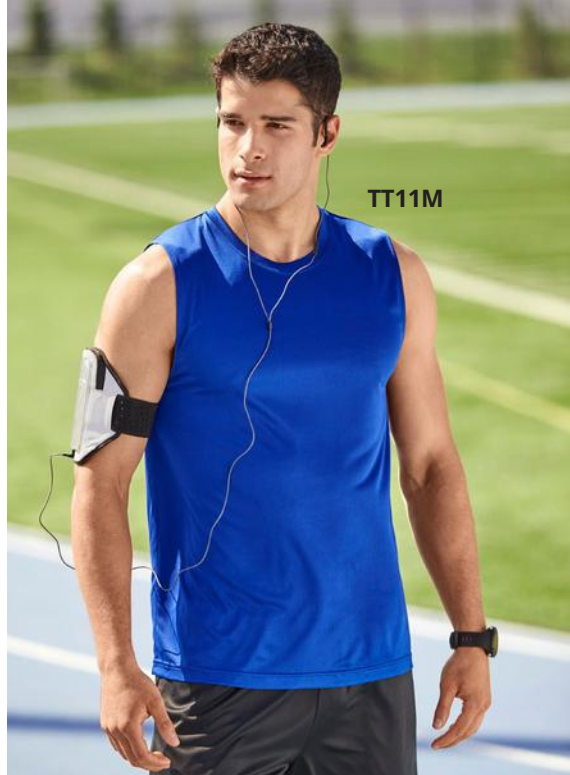

TT11M

TT11WRC

TT75 **\$28.00**

Team 365® Adult Zone Protect Coach Jacket

• 1.5 oz./yd / 58 gsm, 100% polyester taffeta

- center front closure with dyed-to-match plastic snaps

- underarm eyelets for breathability