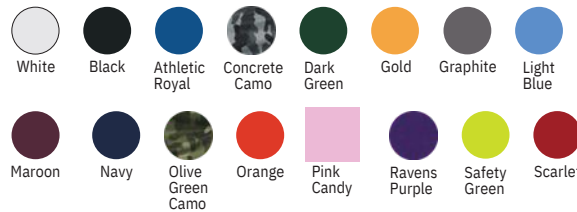

This product is subject to restrictions on re-sale, see page 2 for details.