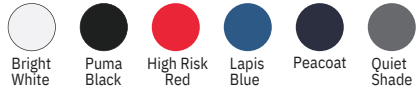

Sizes: XS, S, M, L, XL, 2XL, 3XL, 4XL

Colors: Athletic Heather/Sport Dark Navy, Athletic Heather/Sport Red, Dark Grey Heather/Black

Icon Golf Polo Styles

- 100% polyester
- moisture-wicking
- four-way stretch
- ultra-lightweight

596799 primeplus \$40.00 (D)

PUMA GOLF Men's Icon Golf Polo

- three-button placket

Sizes: S, M, L, XL, 2XL, 3XL, 4XL

Colors: Bright White, Puma Black, High Risk Red, Lapis Blue, Peacoat, Quiet Shade

596800 \$40.00 (D)

PUMA GOLF Ladies' Icon Golf Polo

- V-neck

Sizes: XS, S, M, L, XL, 2XL, 3XL

Colors: Bright White, Puma Black, High Risk Red, Lapis Blue, Peacoat, Quiet Shade

Icon Heather Polo Styles

- 100% polyester
- moisture-wicking
- mechanical stretch
- space-dyed heather fabric
- ultra-lightweight