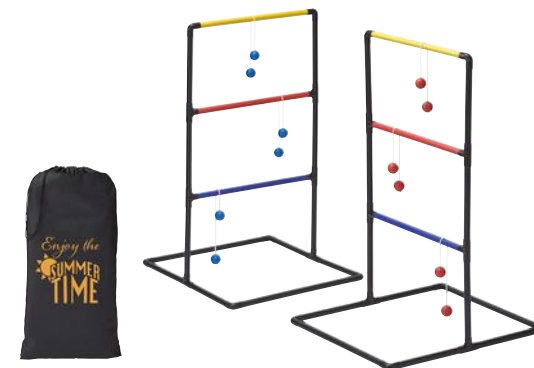

Size: 9.5" h x 3.2" dia.

Material: plastic, silicone

Std imprint: silk screen, 2" w x 2" h

Minimum order quantity: 24

Charcoal

Clear

Red

Royal

prime^{LINE}

OD615 as low as **\$24.99 (C)**

Prime Line Pickle Ball Game

- tap into the latest sport trend
- set includes 2 rackets, 2 balls and a mesh pouch
- Size: pouch: 10.5" w x 19.75" h; paddle: 7.75" w x 15" h
- Material: MDF, TP rubber, polyurethane, nylon
- Std imprint: silk screen, 7" w x 8" h (optional spot and 4CP heat transfer for an additional fee)
- Minimum order quantity: 24