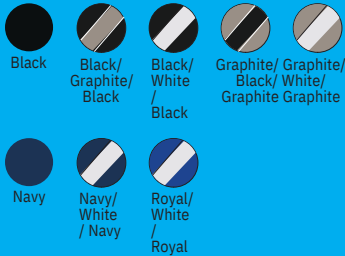

Sizes: One Size
 Colors: Black Heather/Black, Athletic Heather/Sport Graphite, Dark Grey Heather/Black, Sport Dark Navy Heather/Sport Graphite, Sport Forest Heather/Sport Graphite, Sport Maroon Heather/Sport Graphite, Sport Red Heather/Sport Graphite, Sport Royal Heather/Sport Graphite

Sizes: One Size

Colors: Black, Black/Graphite/Black, Black/White/Black, Graphite/Black/Graphite, Graphite/White/Graphite, Navy, Navy/White/Navy, Royal/White/Royal

bigaccessories

BX003 primeplus Pricing Upon Request