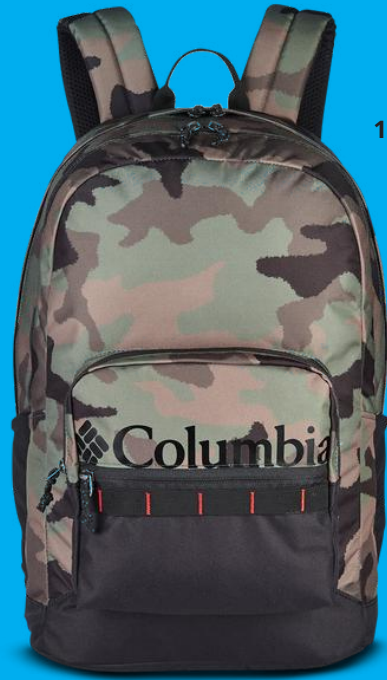

TT96

TT95

TT96Y

1890 031

1890031

\$68.26

Columbia Zig-Zag 30L Backpack

- 100% polyester with PU coating
 - laptop sleeve can accommodate most computers up to 15"
 - front accessory pocket
 - water bottle pocket
 - flat, padded bottom panel
 - Note: due to Columbia logo placement on Camo, decoration will be in a different area
- Sizes: 11.8"W x 18.1"H x 10.3"D
 Colors: Black, Collegiate Navy, Cypress Camo, Grey Heather