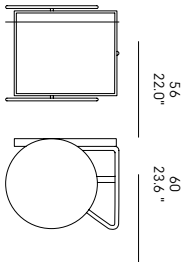

TELAIO IN METALLO METAL FRAME CADRE EN MÉTAL METALLRAHMEN MARCO DE METAL	Nero Black Noir Schwarz Negro RAL 9011	Verniciato oro Gold painted Verni or Gold beschichtet Pintado de oro		
VASSOI E RUOTE TRAYS AND WHEELS PLATEAUX ET ROUES TABLETTES UND RÄDER BANDEJAS Y RUEDAS	Rovere naturale (*) Natural oak Chêne naturel Eiche natur Roble natural CP0139	Bianco (*) White Blanc Weiß Blanco RAL 9016	Moca (*) Mocha Moka Mokka Moca CP0138	Rosso Traffico (**) Traffic Red Rouge signalisation Verkehrsrot Rojo tráfico RAL 3020
CHARIOT	CM7001-73MZ	CM7001-D6P9	CM7001-D67N	CM7001-R3020

PEZZI DI RICAMBIO SPARE PARTS PIÈCES DÉTACHÉES ERSATZTEILE PIEZAS DE RECAMBIO DE	Spedizione con corriere espresso Delivery by express courier Expédition par courrier express Versand per Expresskurier Envío por mensajería urgente	Prezzi netti Net prices Prix nets Netto-Preise Precios netos
	Italia / Italy Italie / Italien Italia	Europa / Europe Europe / Europa Europa
		Mondo / World Monde / Welt Mundo
Gomma per ruote (2pz) / Wheel rubber (2pcs) Caoutchouc pour les roues (2pcs) / Radgummi (2Stk) / Goma para las ruedas (2uds)	176.630-NE